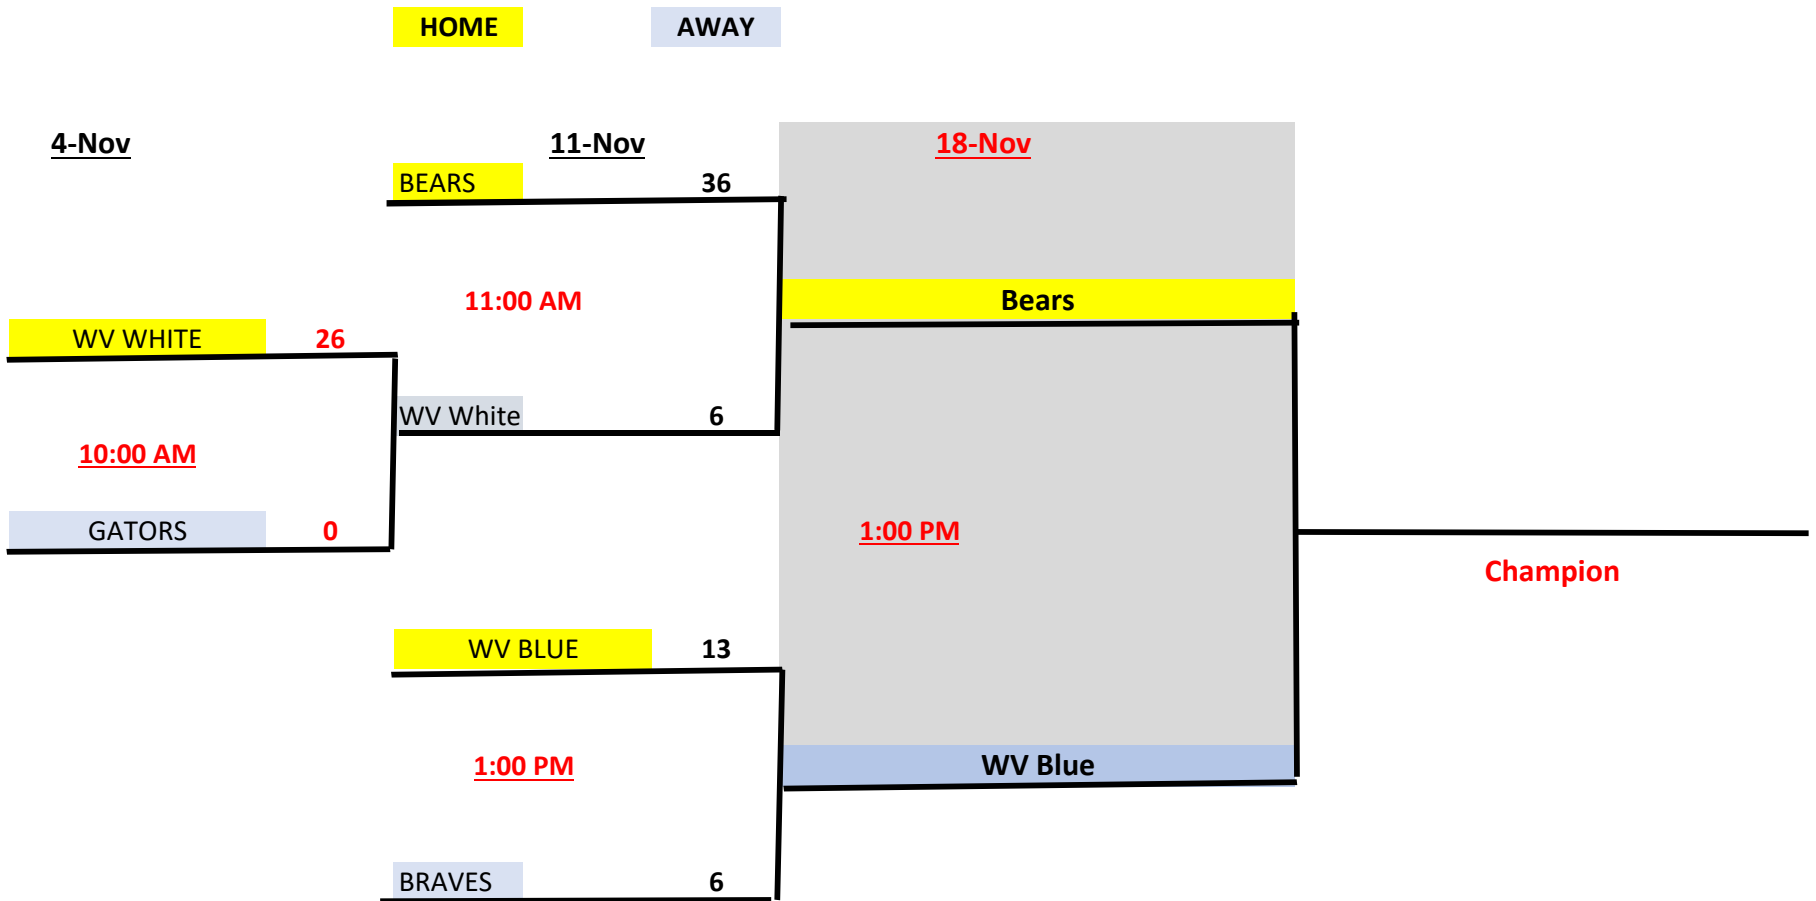

# GREMLIN - CHAMPIONSHIP GAME

AT SYLMAR HS-13050 Borden Ave. Sylmar 91342