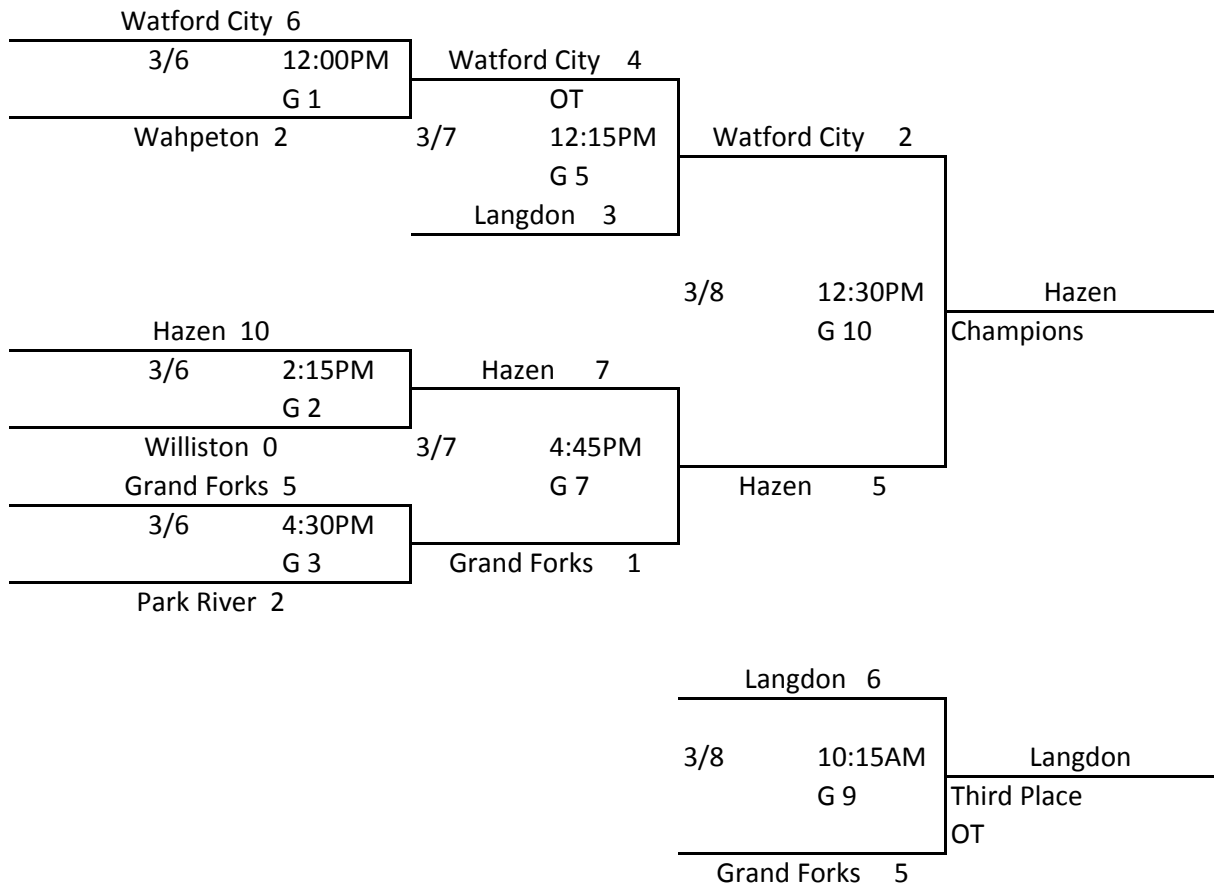

NDAHA GIRLS HIGH SCHOOL A2
Mandan March 6-8, 2015

Losers of games 1,2 and 3 move to pool play below

- G 4 Wahpeton 9 vs Williston 3
- G 6 Walsh County 0 vs Wahpeton 6
- G 8 Williston 1 vs Walsh County 9

Winner of Pool Play takes 5th Place. Wahpeton