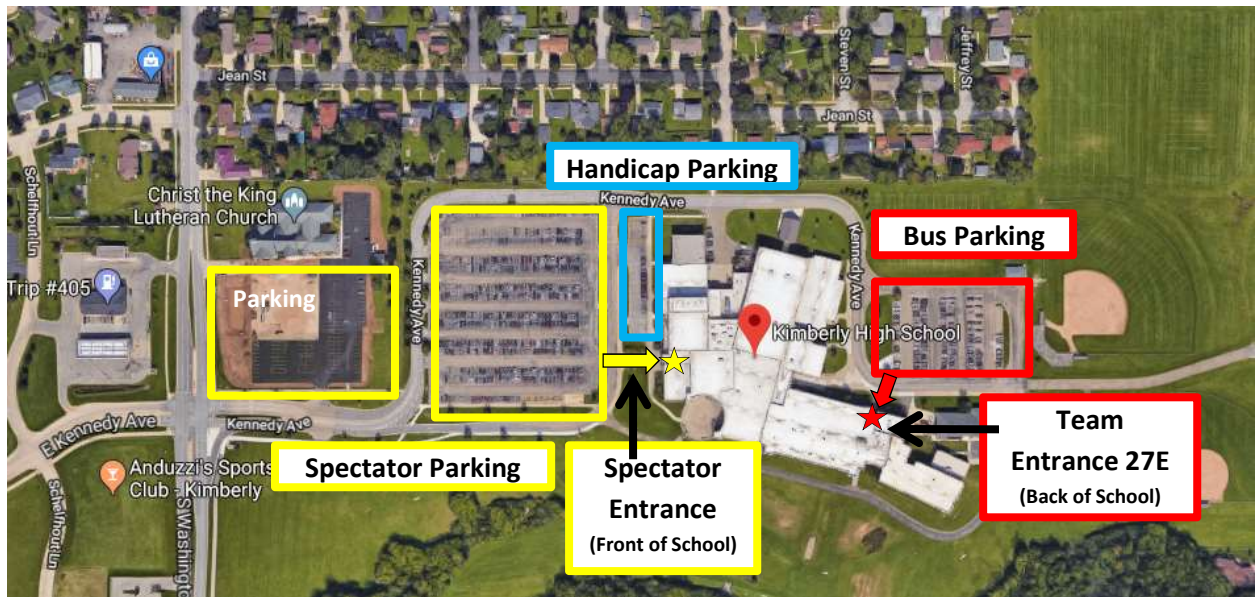

Parking Instructions

Kimberly High School

1662 E Kennedy Ave
Kimberly, WI 54136

Spectator parking will be in the main school parking lot located in the front of the school. They will also be able to use the church parking lot. Spectators must enter through the main school entrances in the front of the school. Note: The back parking lot will be used for bus parking only.

Busses will need to drop teams off at the back entrance of the school by door 27E. Drivers can then park the bus in the back parking lot of Kimberly High School. This area will be blocked for busses only.

Designated Parking Lots & Entrances

Spectator and Bus Routes