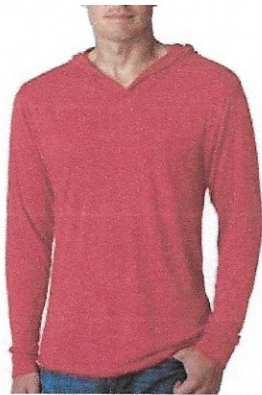

\$15

ST 390 Poly T-Shirt **LST 390 Ladies Poly T-Shirt**
Adult Sizes: XS - 4XL

\$35

Eco Black

AA 9881 Fleece Pant
Poly/Cotton/Rayon
Adult Sizes: S - 2XL

\$25

Black Heather

974MP Open Bottom Fleece Pant 50/50 Poly Cotton
Adult Sizes: S - 3XL

Red

Charcoal
Heather

Black

\$35

ST 850 Sport Wick Poly/Rayon Half Zip Pullover
Adult Sizes: XS - 4XL

Red

Charcoal
Heather

Black

LST 850 Sport Wick Poly/Rayon Half Zip Pullover
Ladies Sizes: XS - 4XL

\$60

88697
Men's Poly Fleece Jacket
Adult Sizes: S - 3XL

78697
Ladies Poly Fleece Jacket
Adult Sizes: S - 3XL

\$15

29m 50/50 T-Shirts
Adult Sizes: S - 5XL

RED
or
BLACK

\$18

29LS 50/50 T-Shirts
Adult Sizes: S - 3XL

RED
or
BLACK

Red

Premium Heather

Vintage Black

N6021 TriBlend Long Sleeve Hoodie