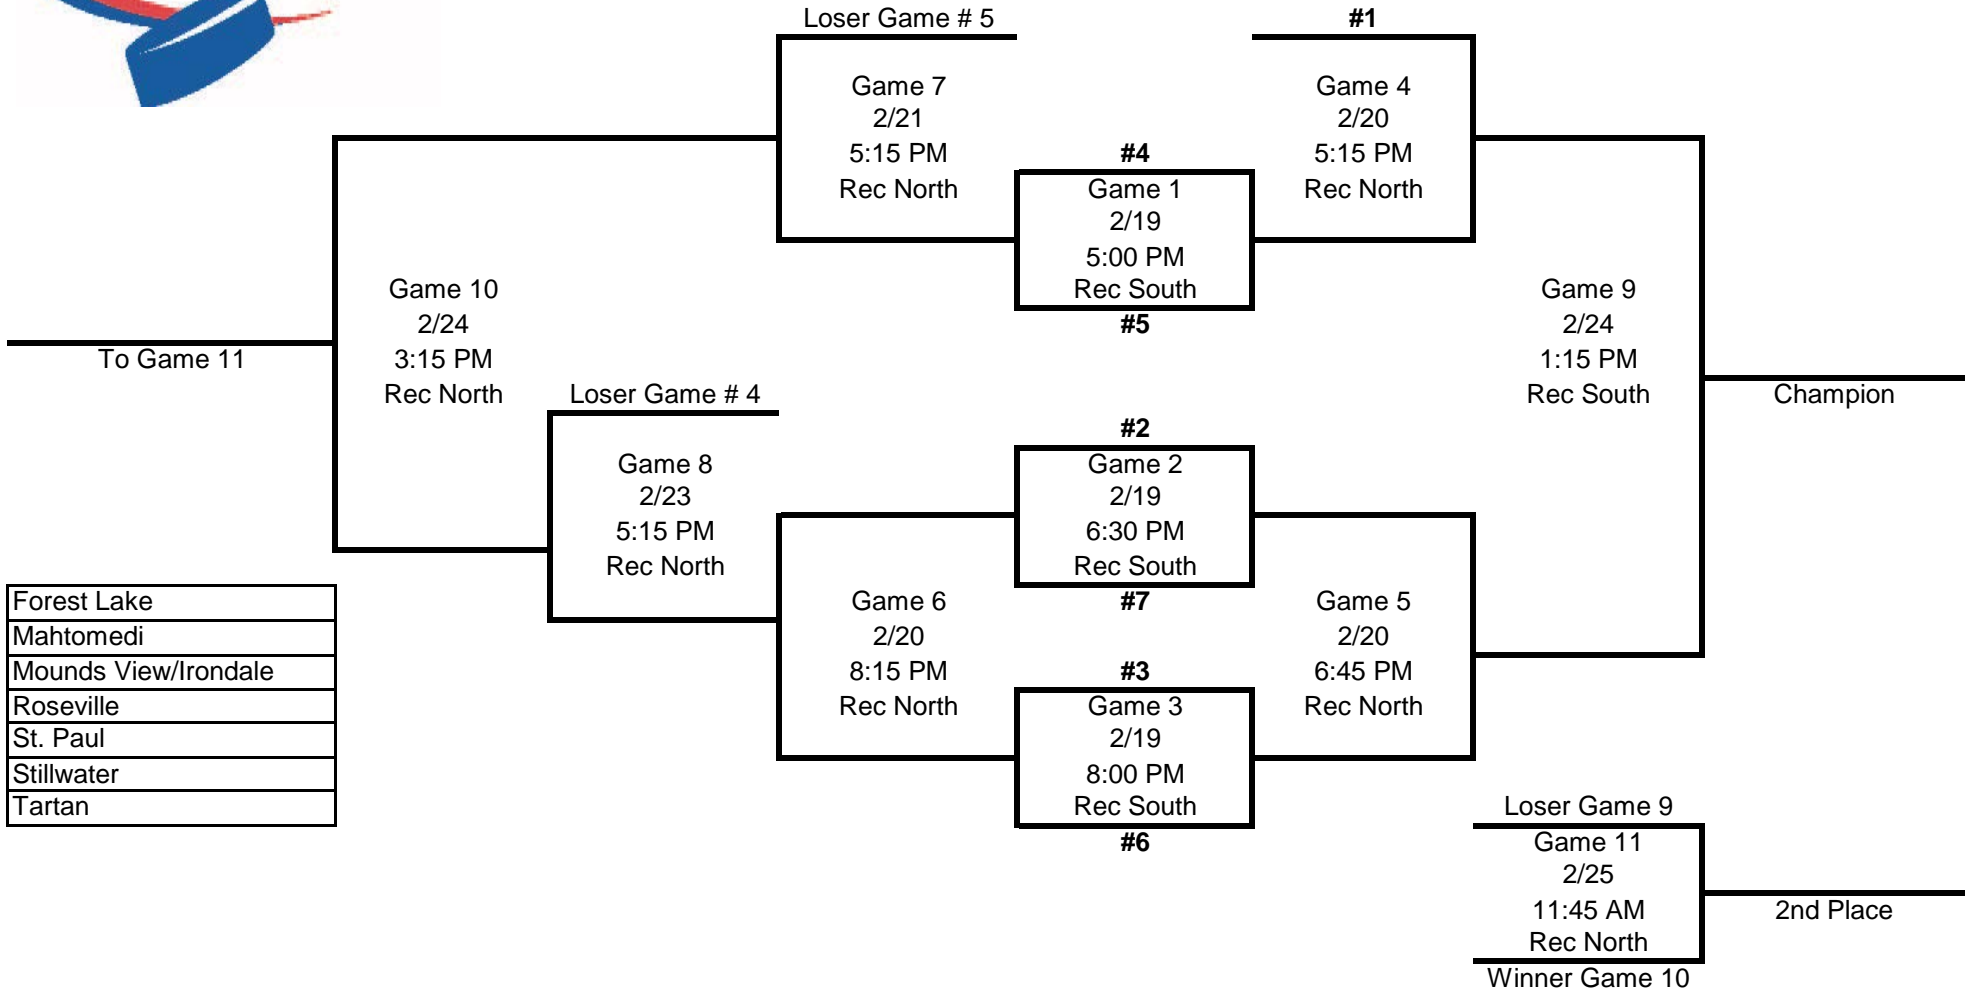

# Peewee A - 7 Team

Forest Lake
Mahtomedi
Mounds View/Irondale
Roseville
St. Paul
Stillwater
Tartan

To Game 11

Champion

2nd Place