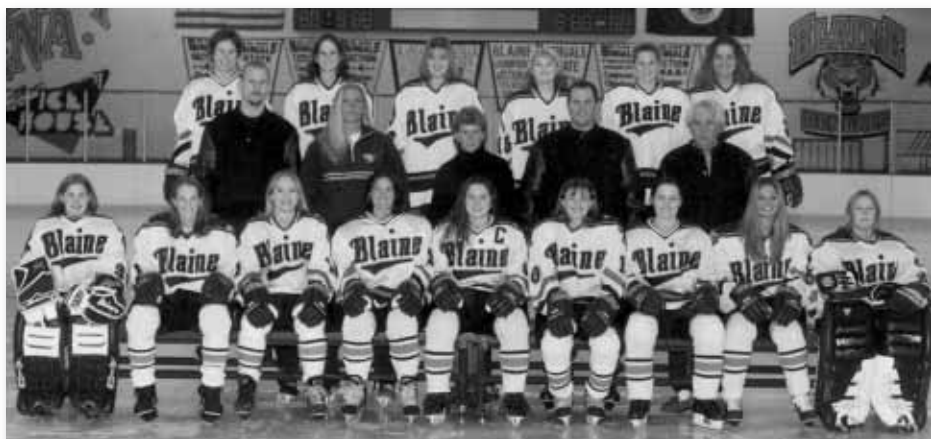

Bengals in the State Tourney