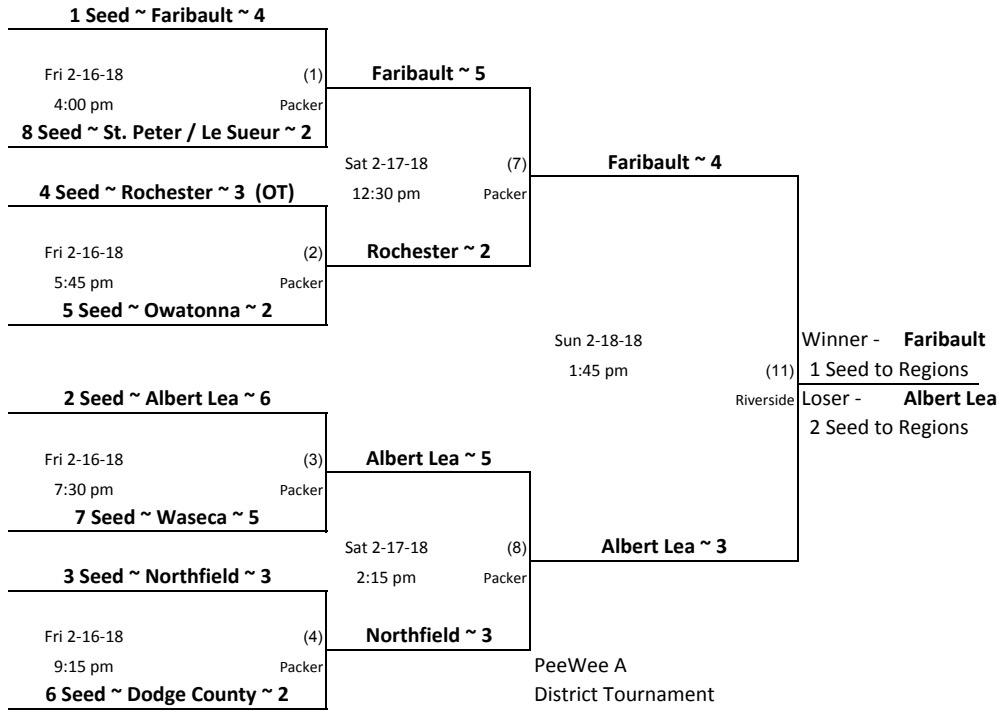

Minnesota Hockey District 9 PWA League Play-offs

Games played in Austin at Riverside and Packer Arenas

The Highest Seed in Each Game is the Home Team

PeeWee A
District Tournament
Location: Austin
Director: Mike Rumsey