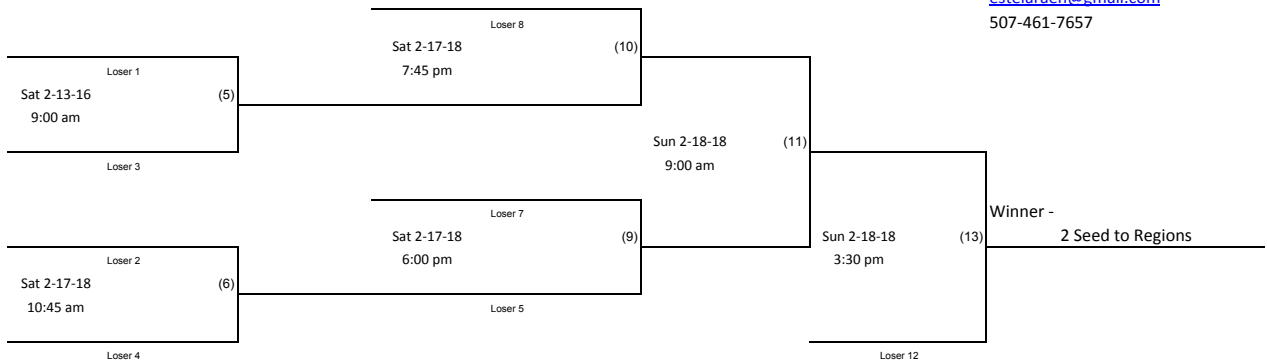

Minnesota Hockey District 9 12UB League Play-offs

Games played in Waseca at Waseca Ice Arena
The Highest Seed in Each Game is the Home Team

Playback Bracket

12UB
 District Tournament
 Location: Waseca Ice Arena
 Director: Shelly Kuster
estelaraeh@gmail.com
 507-461-7657