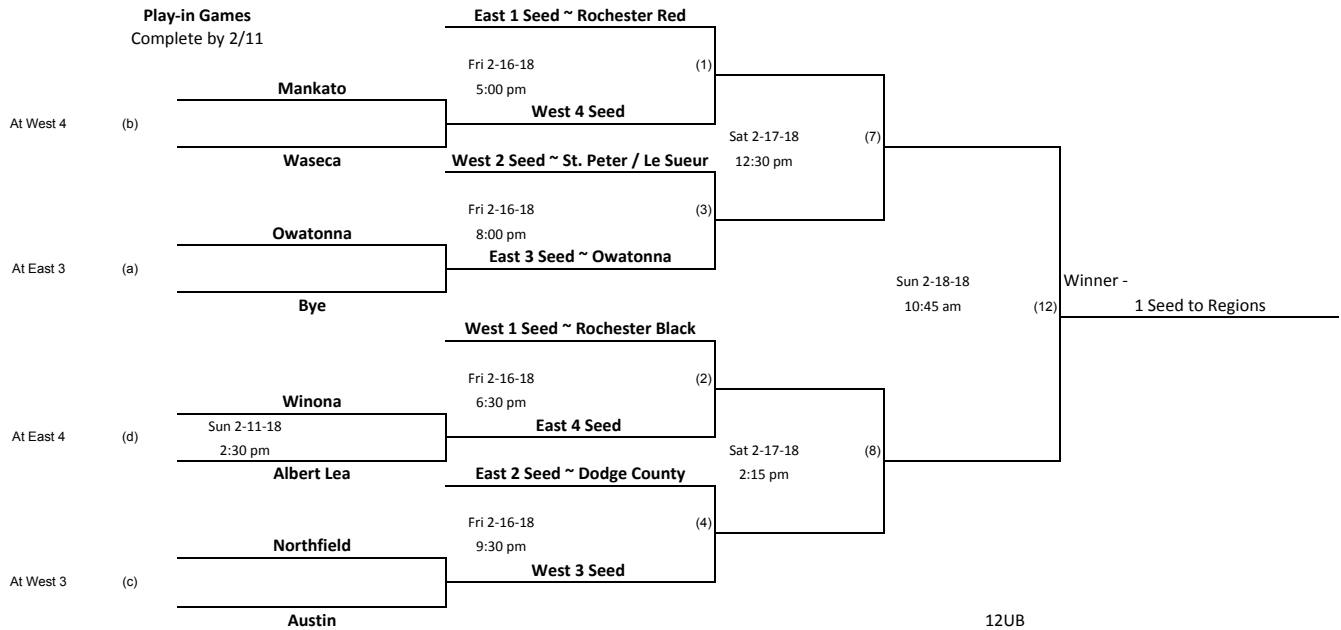

Minnesota Hockey District 9 12UB League Play-offs

Games played in Waseca at Waseca Ice Arena
The Highest Seed in Each Game is the Home Team

Playback Bracket

12UB
 District Tournament
 Location: Waseca Ice Arena
 Director: Shelly Kuster
estelaraeh@gmail.com
 507-461-7657