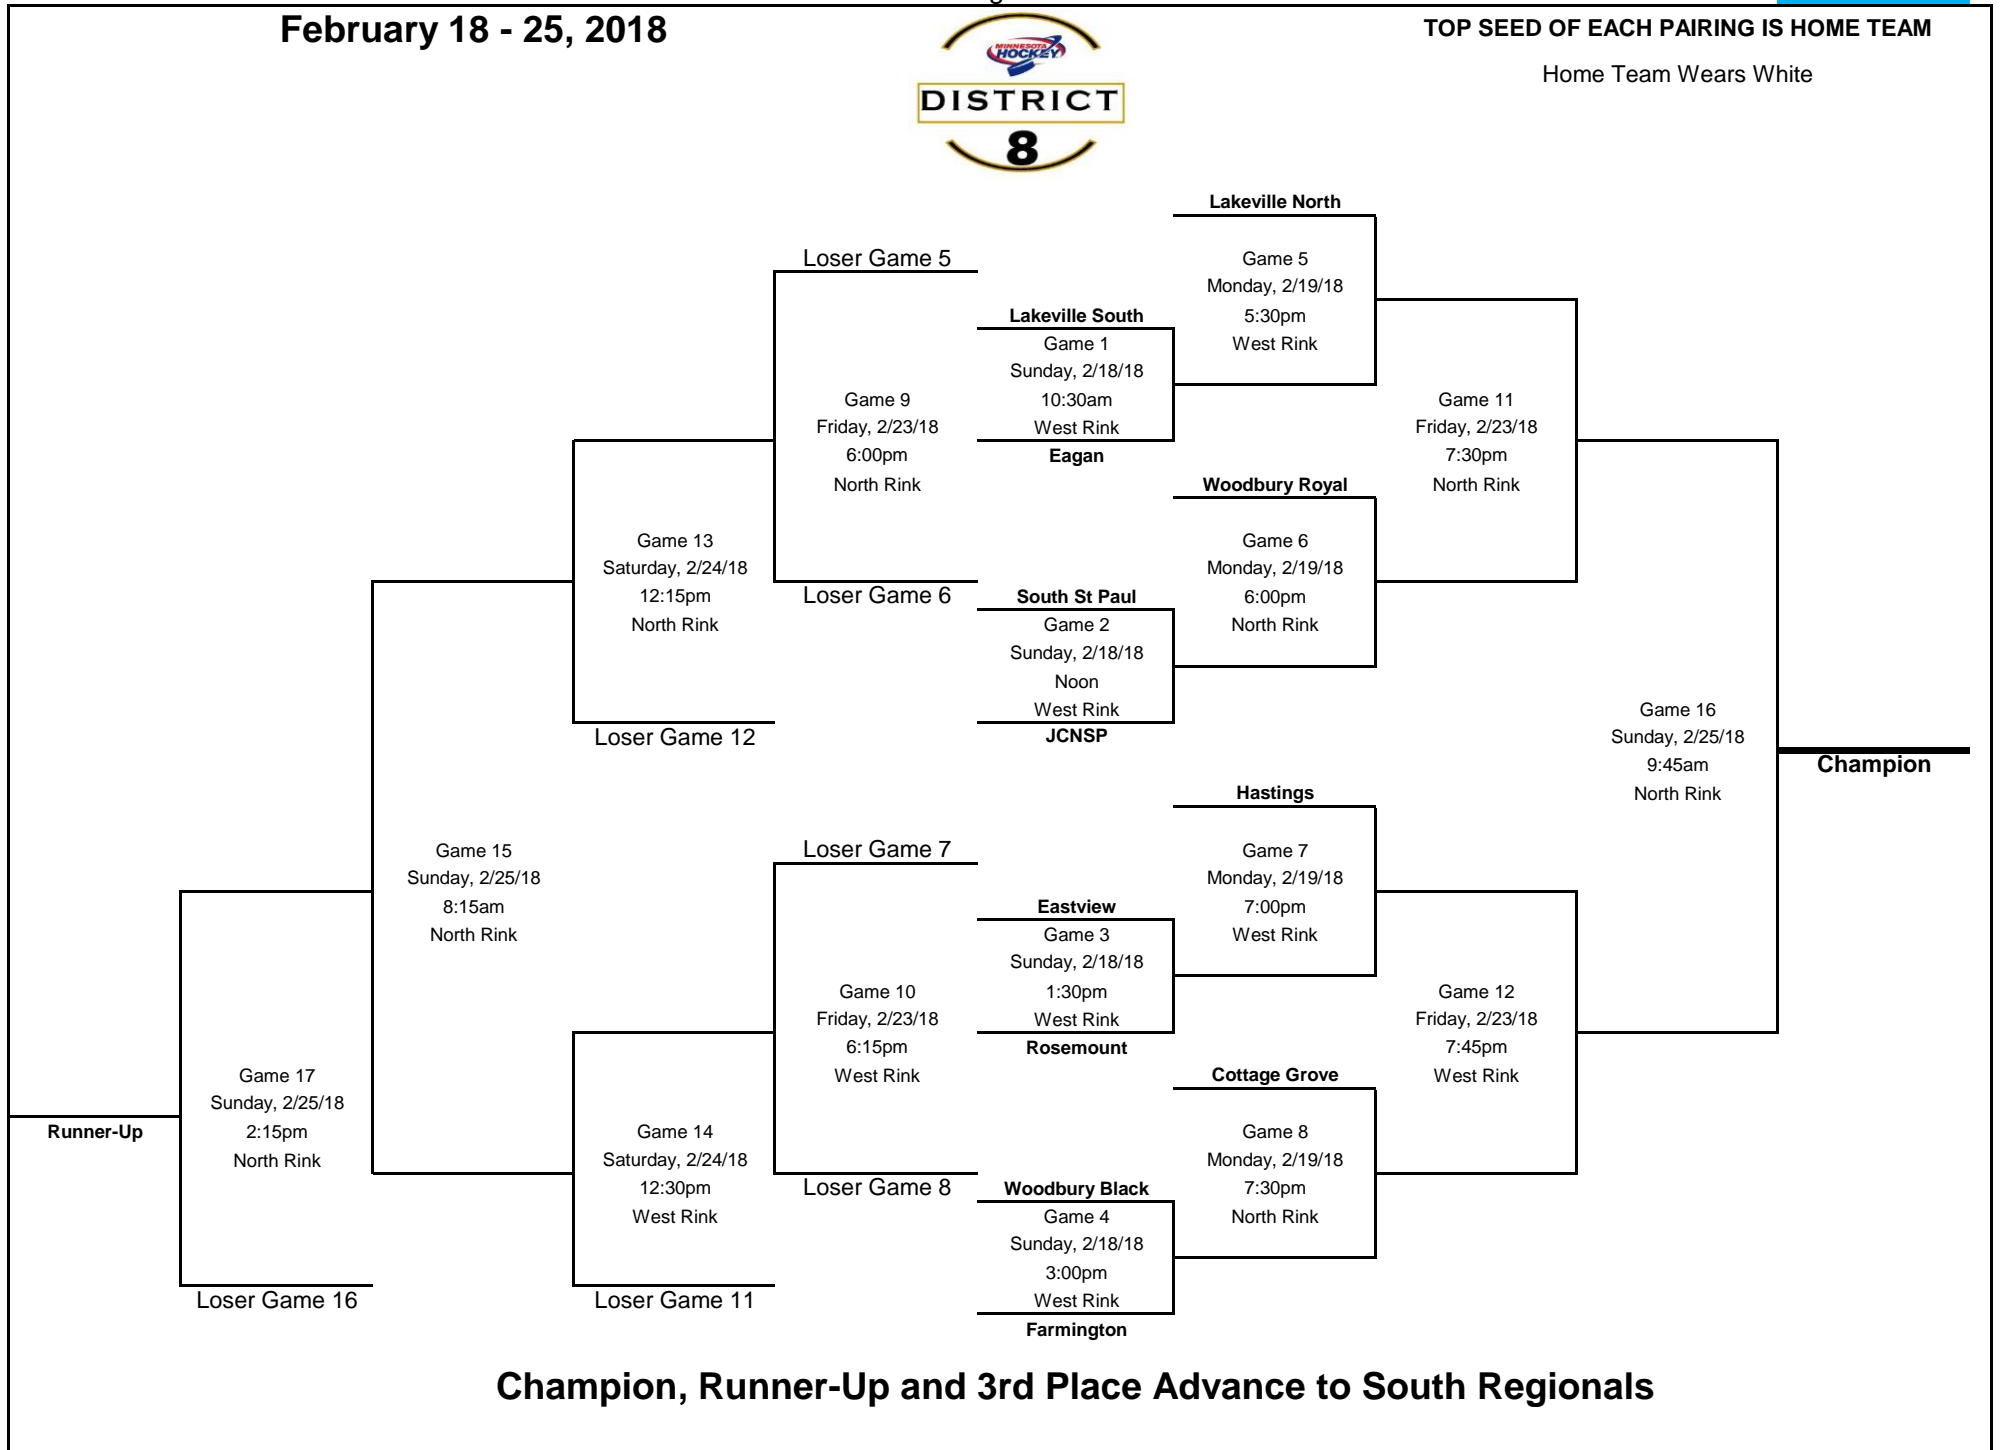

"B1" BANTAM DISTRICT 8 PLAYOFFS 2018

Cottage Grove Ice Arena

Revised: 1-9-18

February 18 - 25, 2018

TOP SEED OF EACH PAIRING IS HOME TEAM

Home Team Wears White

Champion, Runner-Up and 3rd Place Advance to South Regionals