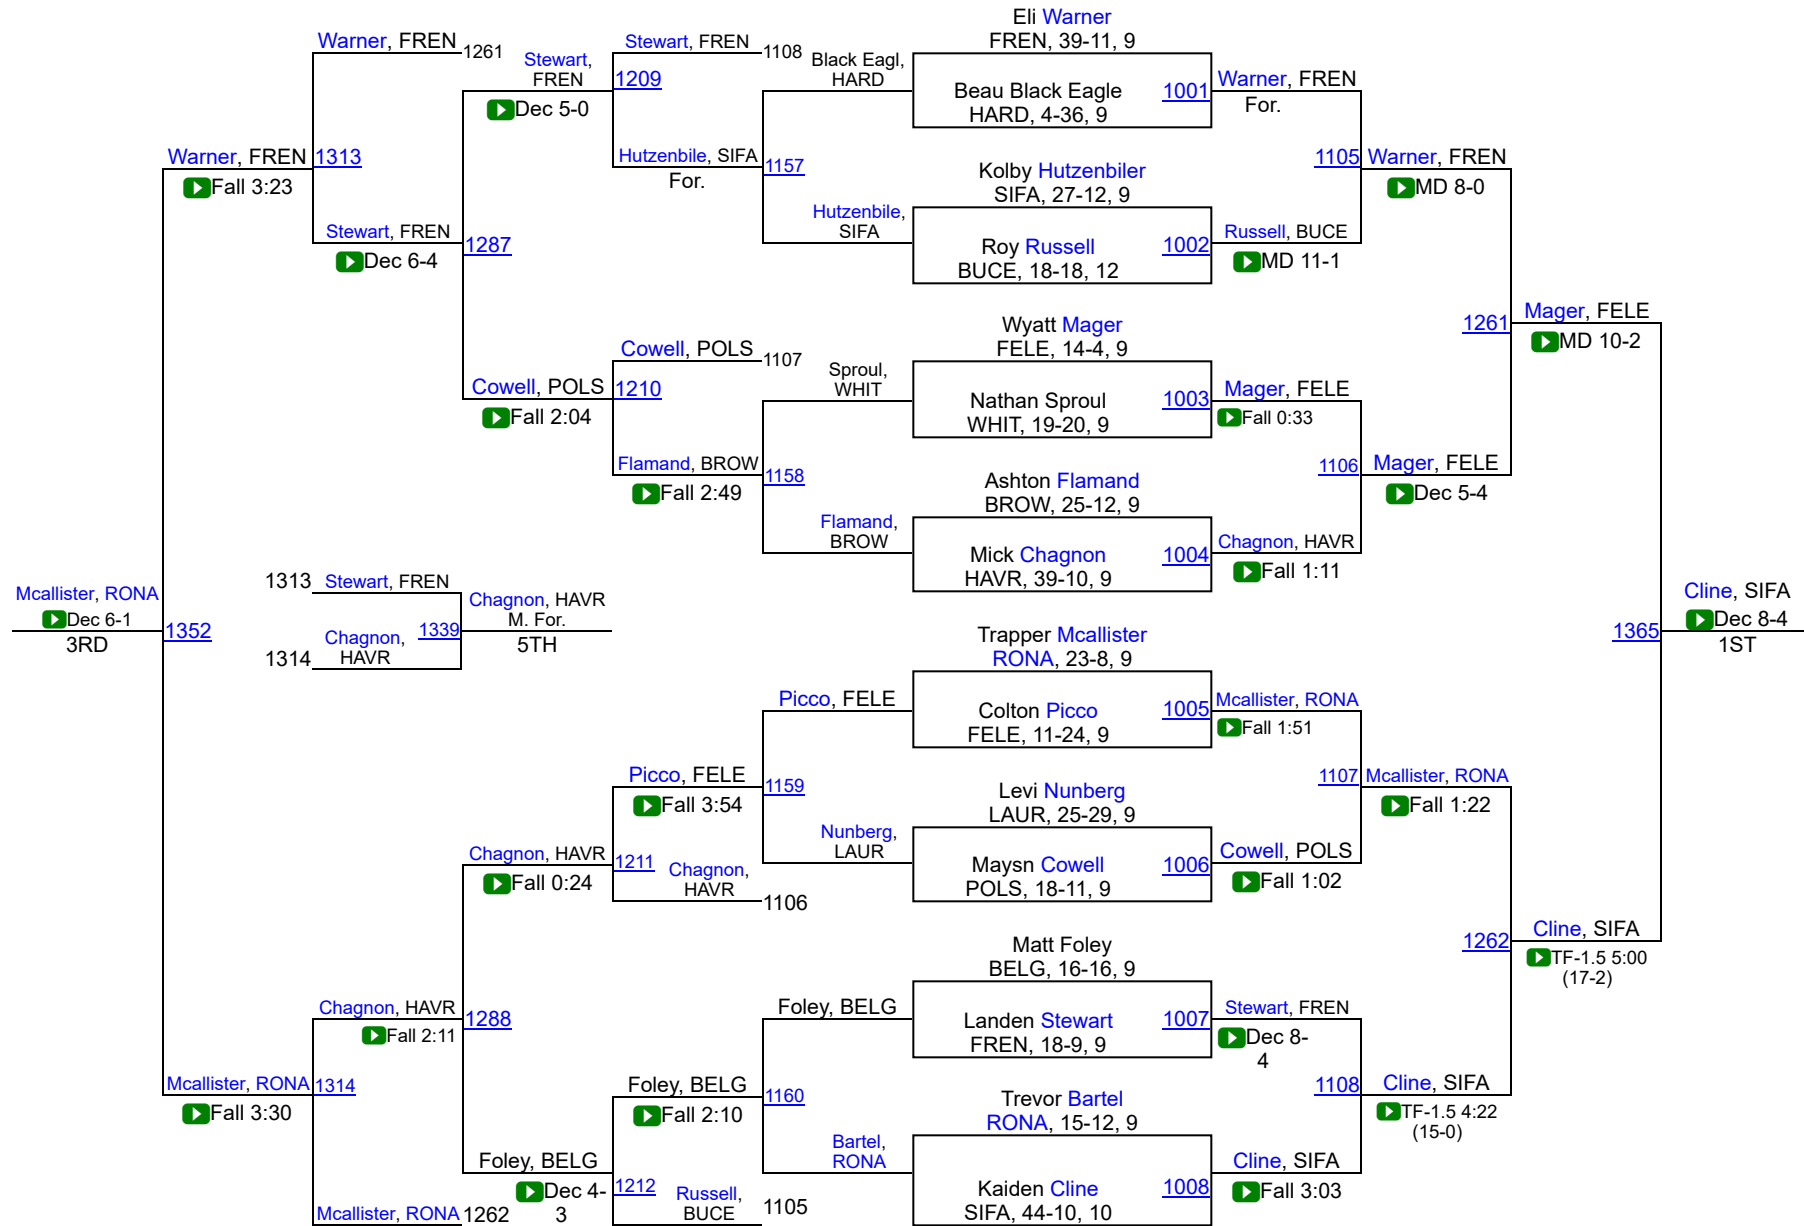

2018 MHSA State Championships

A - 103