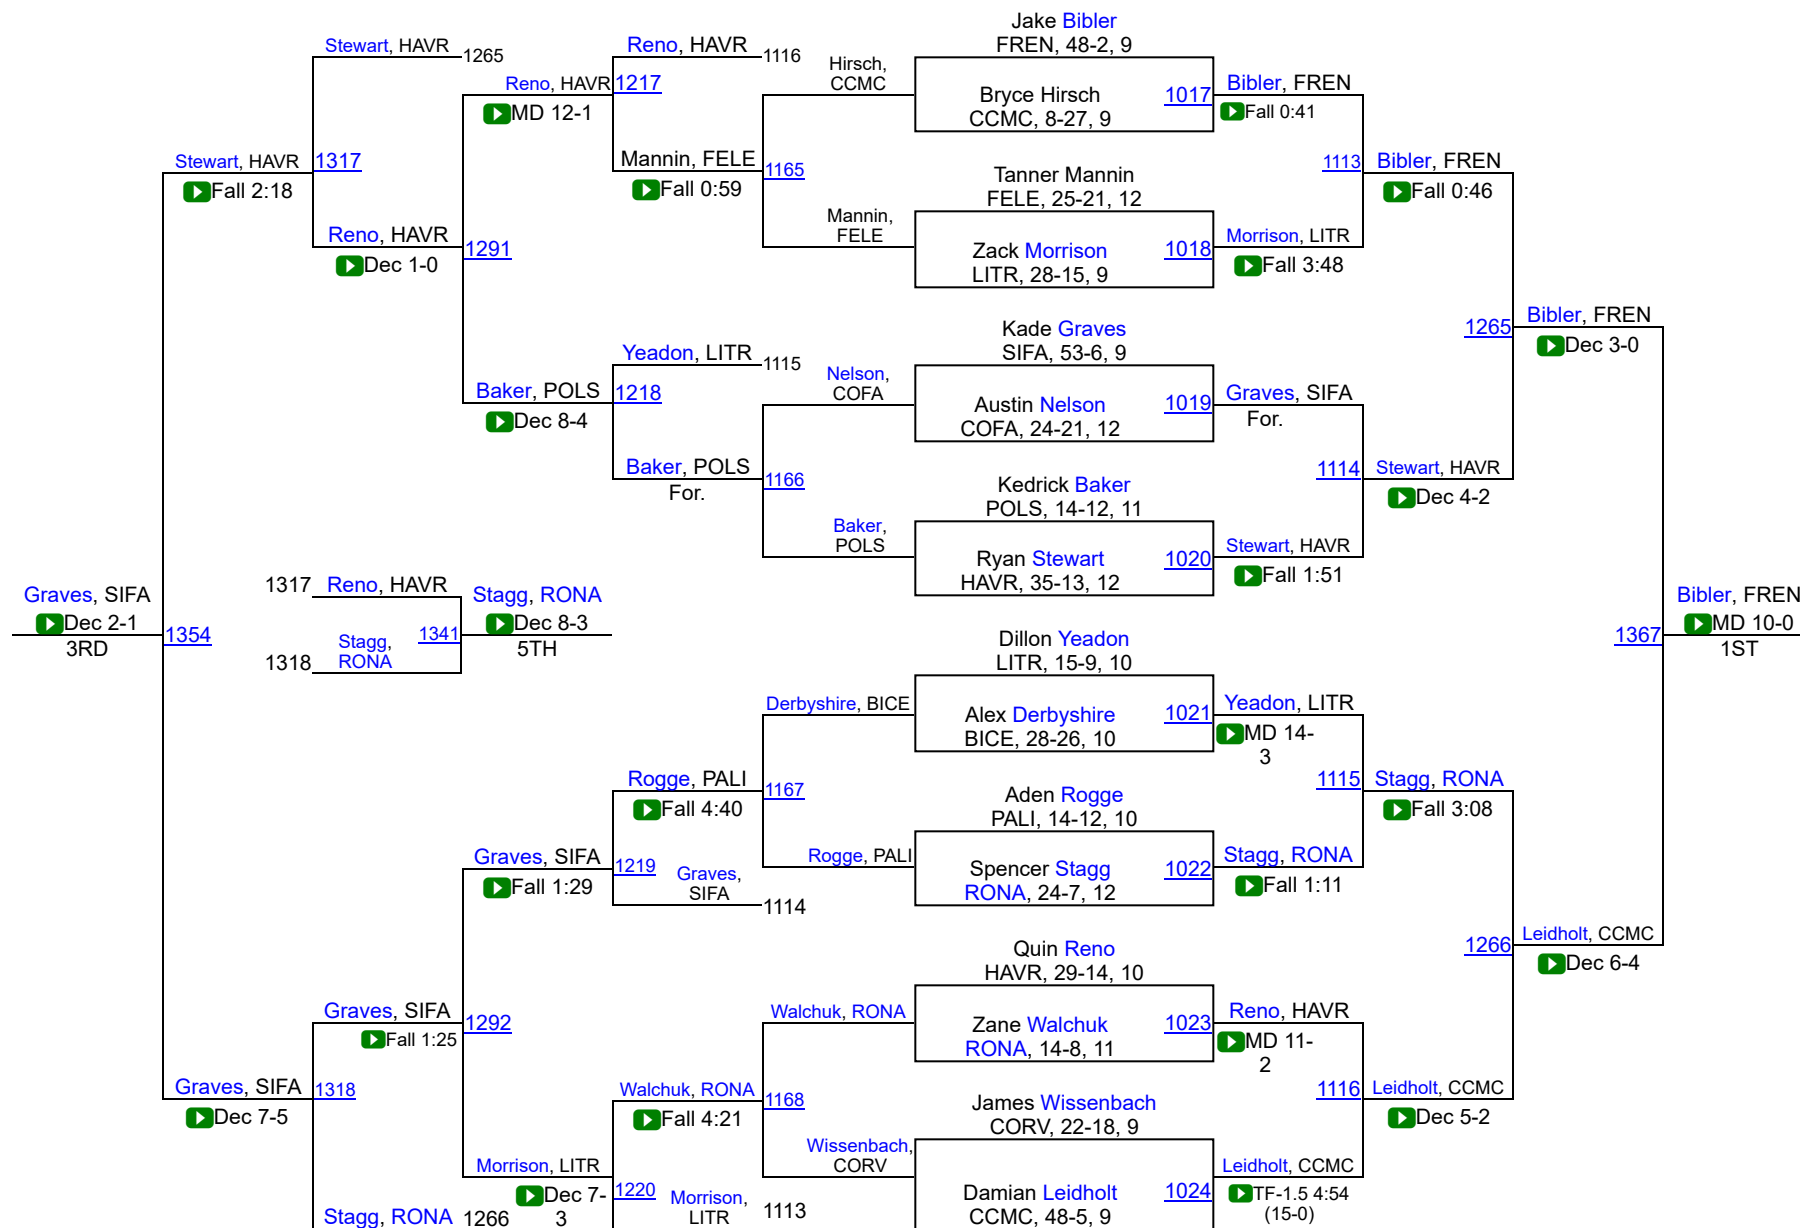

2018 MHSA State Championships

A - 120