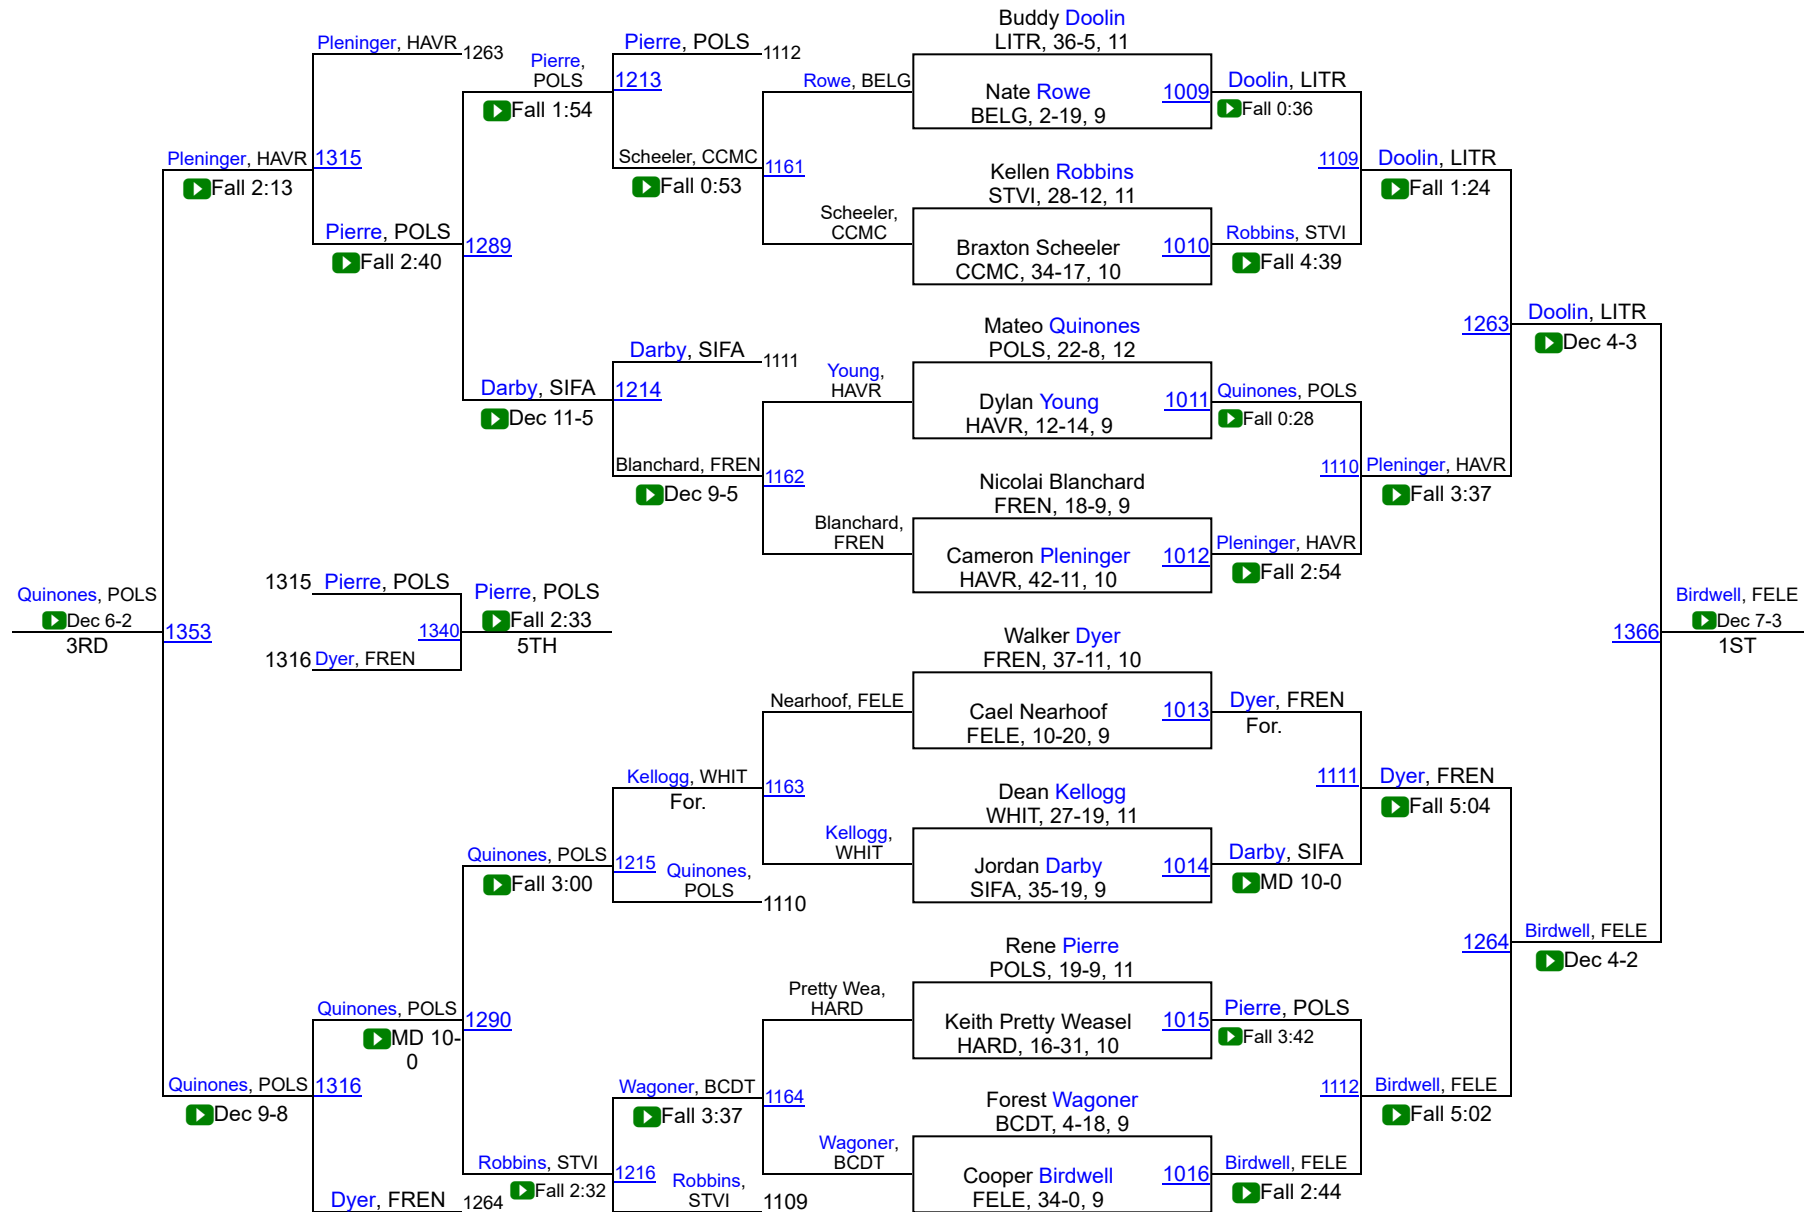

2018 MHSA State Championships

A - 113