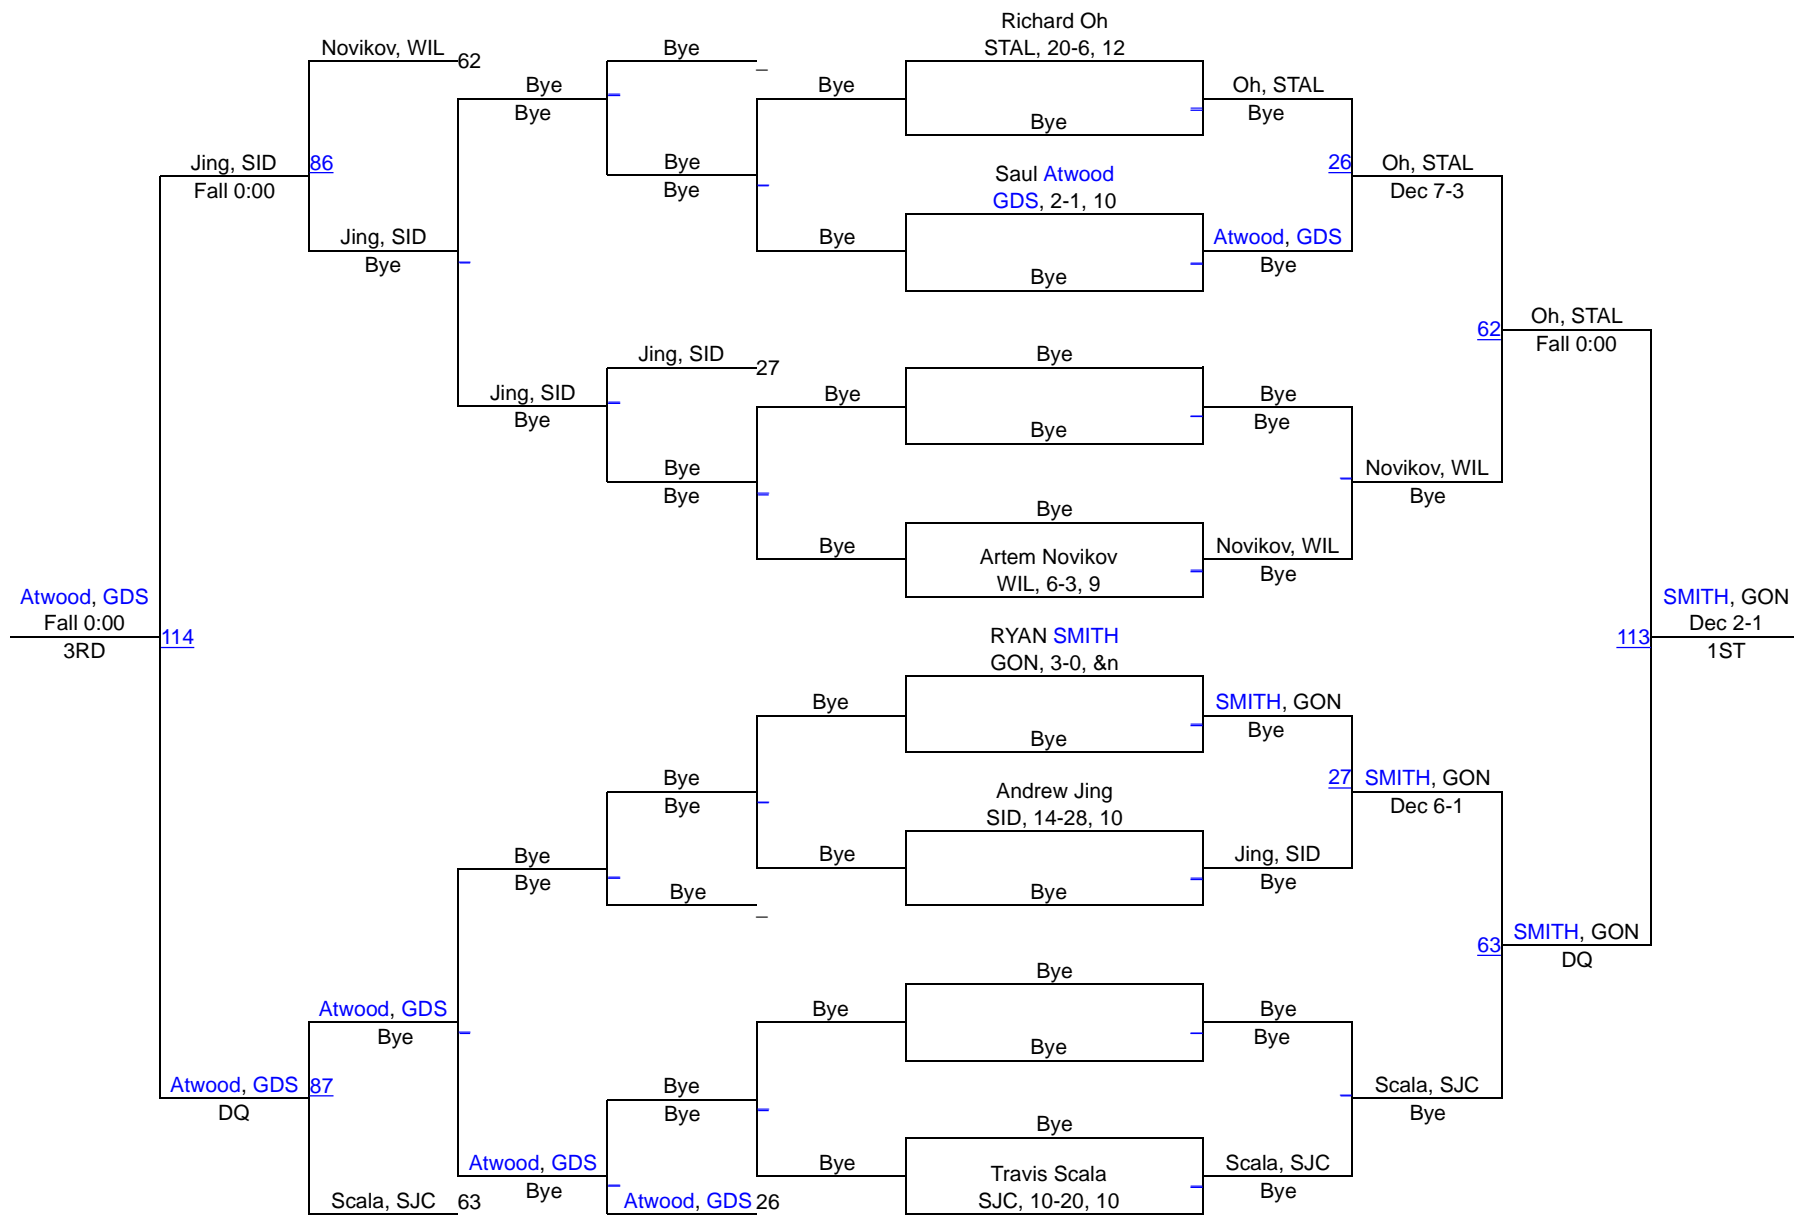

DC WRESTLING CHAMPIONSHIPS

138

DC WRESTLING CHAMPIONSHIPS

145

DC WRESTLING CHAMPIONSHIPS

152

DC WRESTLING CHAMPIONSHIPS

160

DC WRESTLING CHAMPIONSHIPS

170

DC WRESTLING CHAMPIONSHIPS

182

DC WRESTLING CHAMPIONSHIPS

195

DC WRESTLING CHAMPIONSHIPS

220

DC WRESTLING CHAMPIONSHIPS

HWT