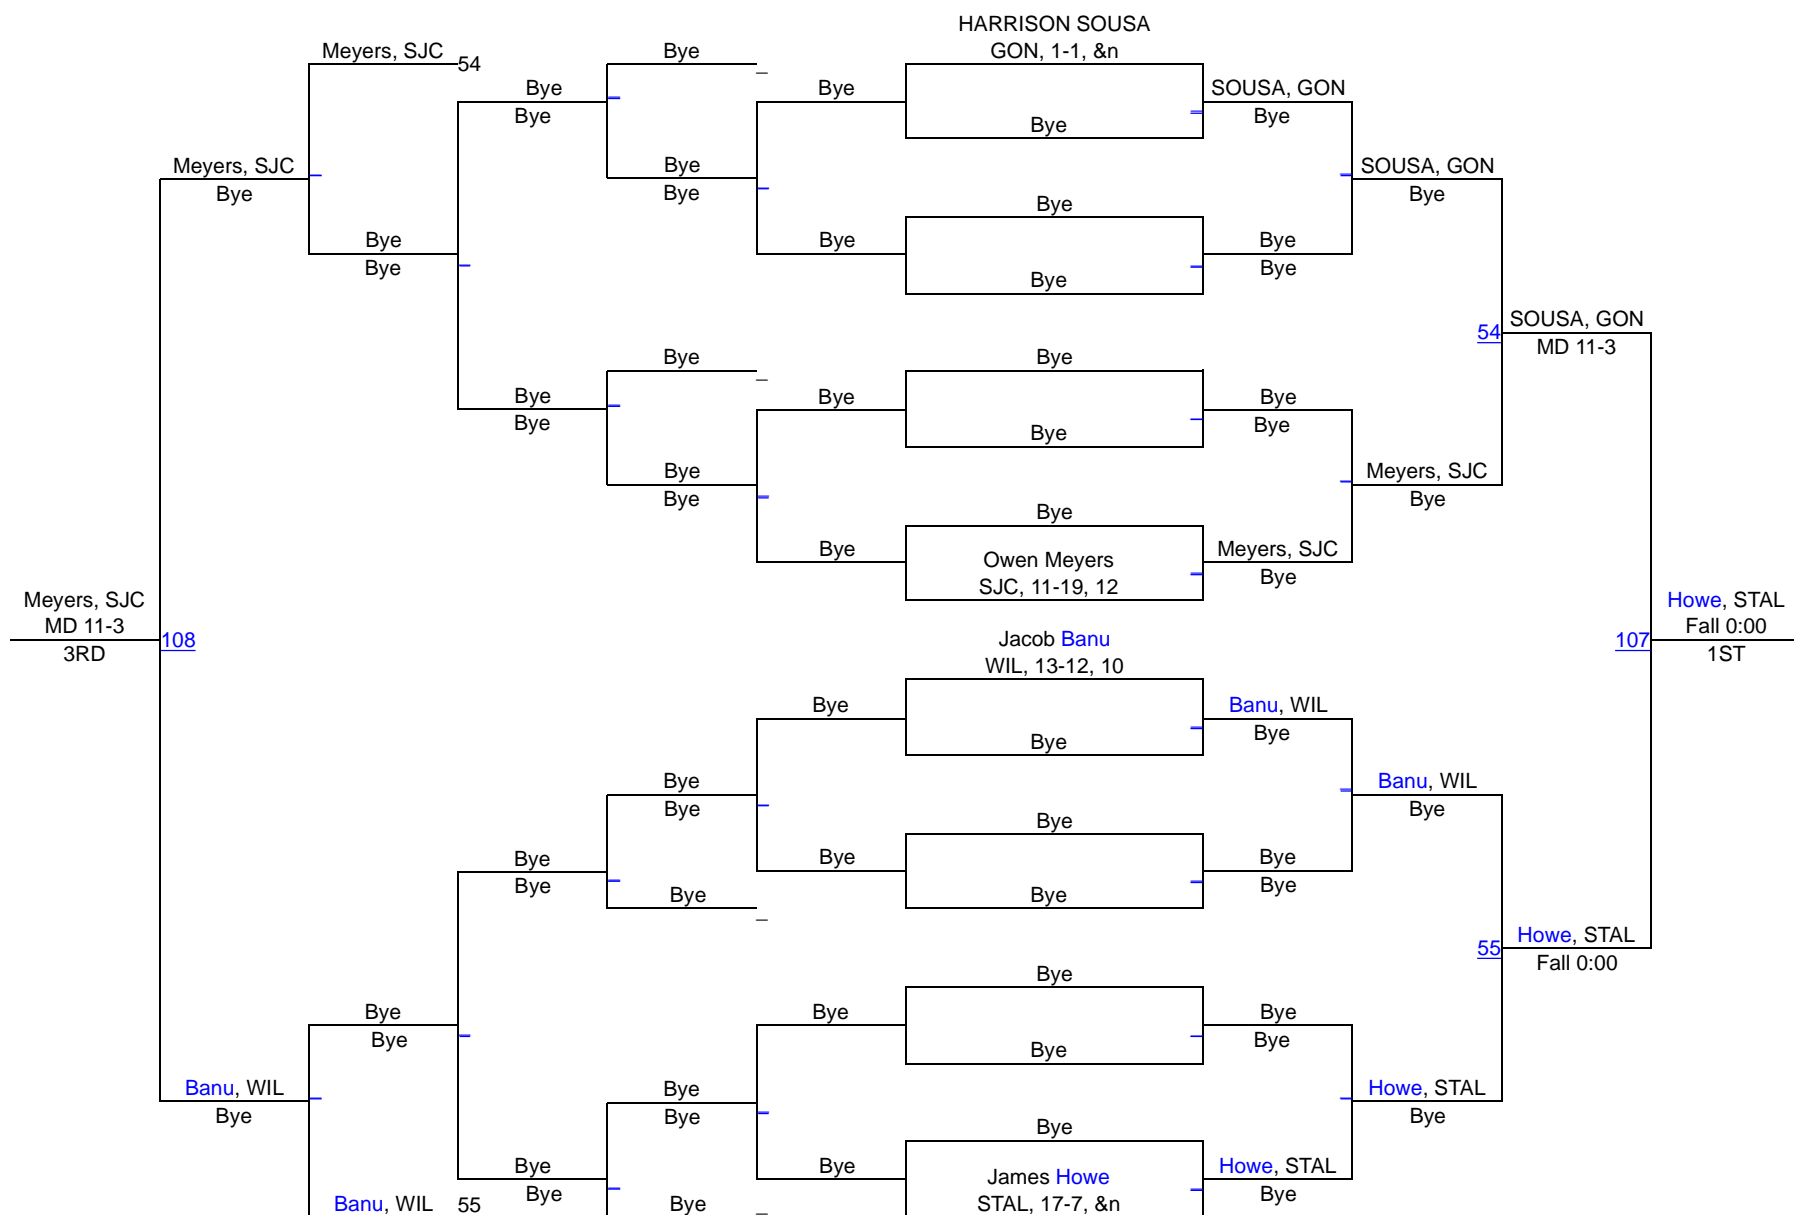

DC WRESTLING CHAMPIONSHIPS

106

DC WRESTLING CHAMPIONSHIPS

113

DC WRESTLING CHAMPIONSHIPS

120

DC WRESTLING CHAMPIONSHIPS

126

DC WRESTLING CHAMPIONSHIPS

138

DC WRESTLING CHAMPIONSHIPS

145

DC WRESTLING CHAMPIONSHIPS

152

DC WRESTLING CHAMPIONSHIPS

160

DC WRESTLING CHAMPIONSHIPS

170

DC WRESTLING CHAMPIONSHIPS

182

DC WRESTLING CHAMPIONSHIPS

195

DC WRESTLING CHAMPIONSHIPS

220

DC WRESTLING CHAMPIONSHIPS

HWT