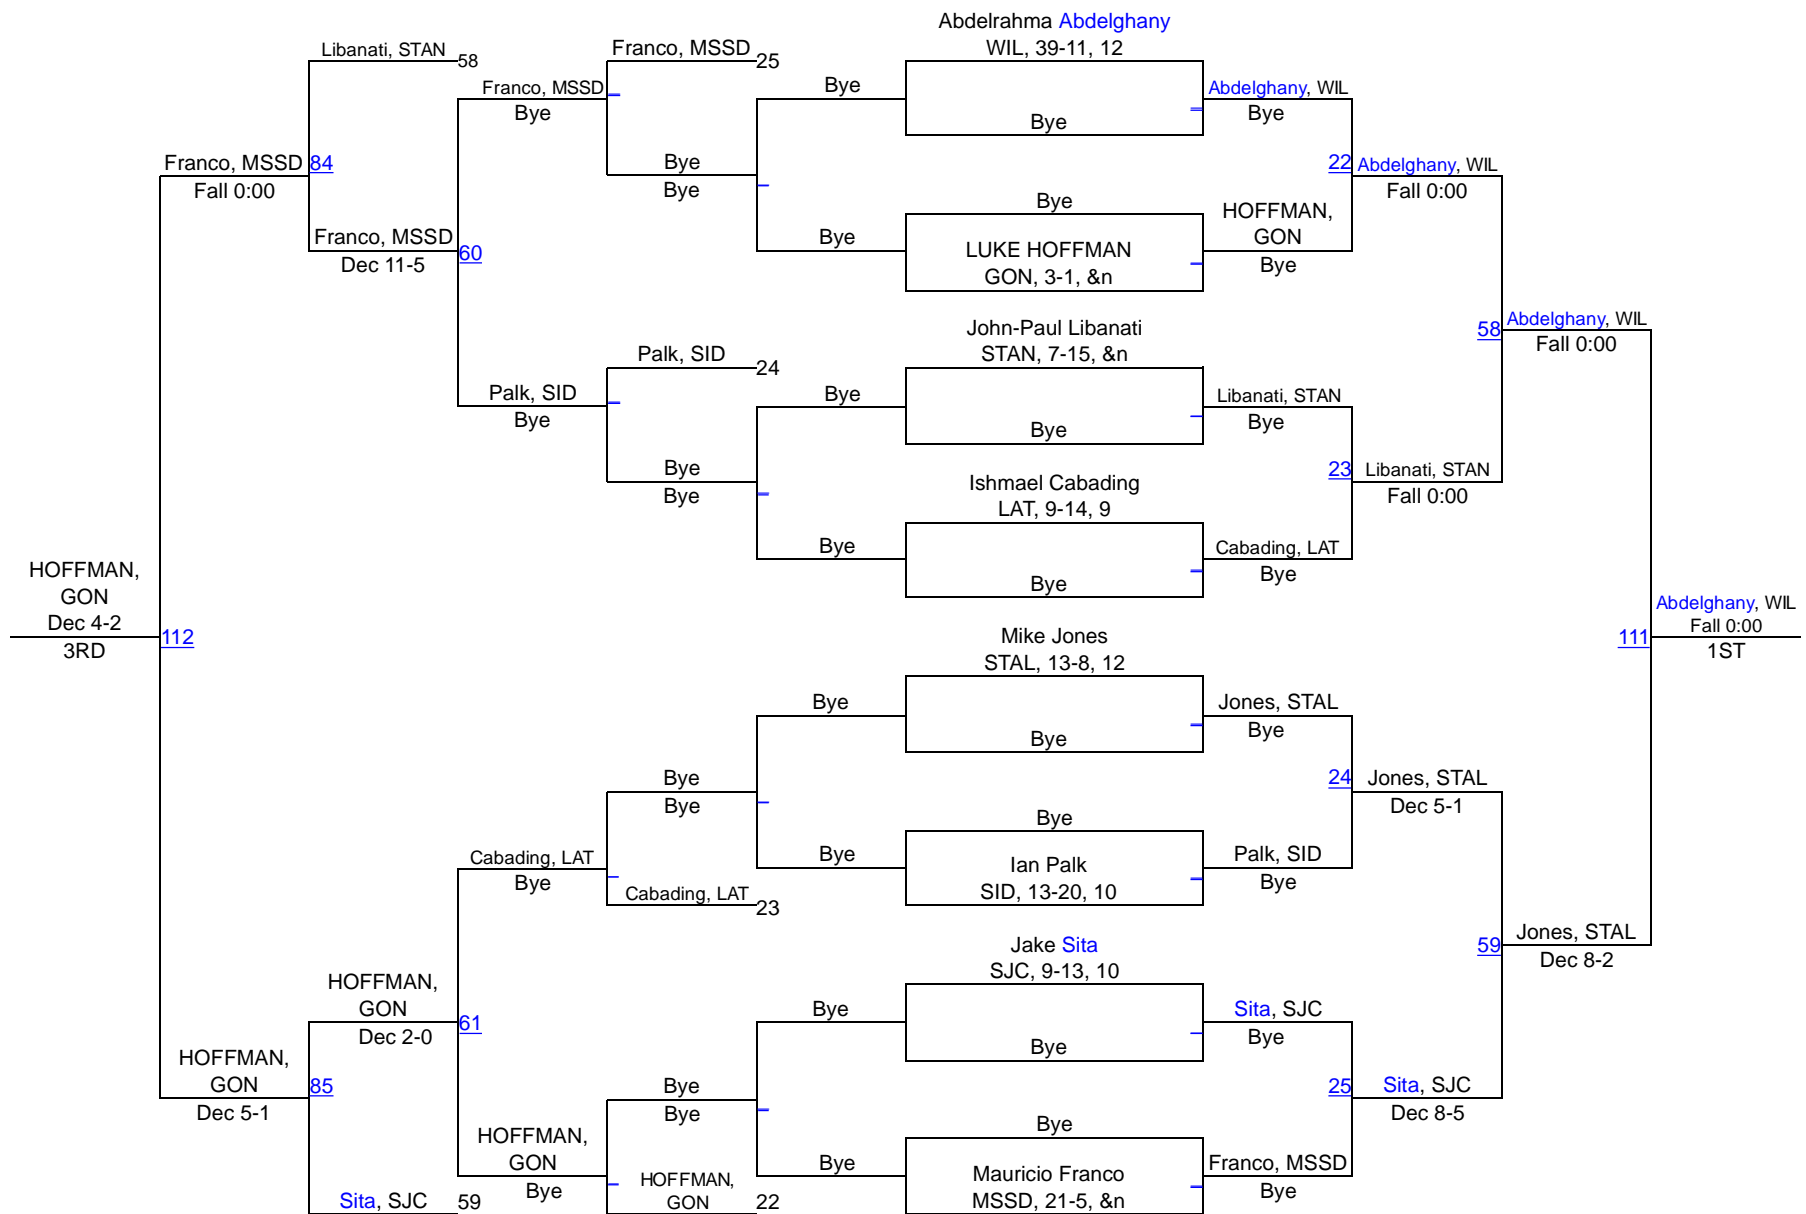

DC WRESTLING CHAMPIONSHIPS

106

DC WRESTLING CHAMPIONSHIPS

113

DC WRESTLING CHAMPIONSHIPS

120

DC WRESTLING CHAMPIONSHIPS

126

DC WRESTLING CHAMPIONSHIPS

138

DC WRESTLING CHAMPIONSHIPS

145

DC WRESTLING CHAMPIONSHIPS

152

DC WRESTLING CHAMPIONSHIPS

160

DC WRESTLING CHAMPIONSHIPS

170

DC WRESTLING CHAMPIONSHIPS

182

DC WRESTLING CHAMPIONSHIPS

195

DC WRESTLING CHAMPIONSHIPS

220

DC WRESTLING CHAMPIONSHIPS

HWT