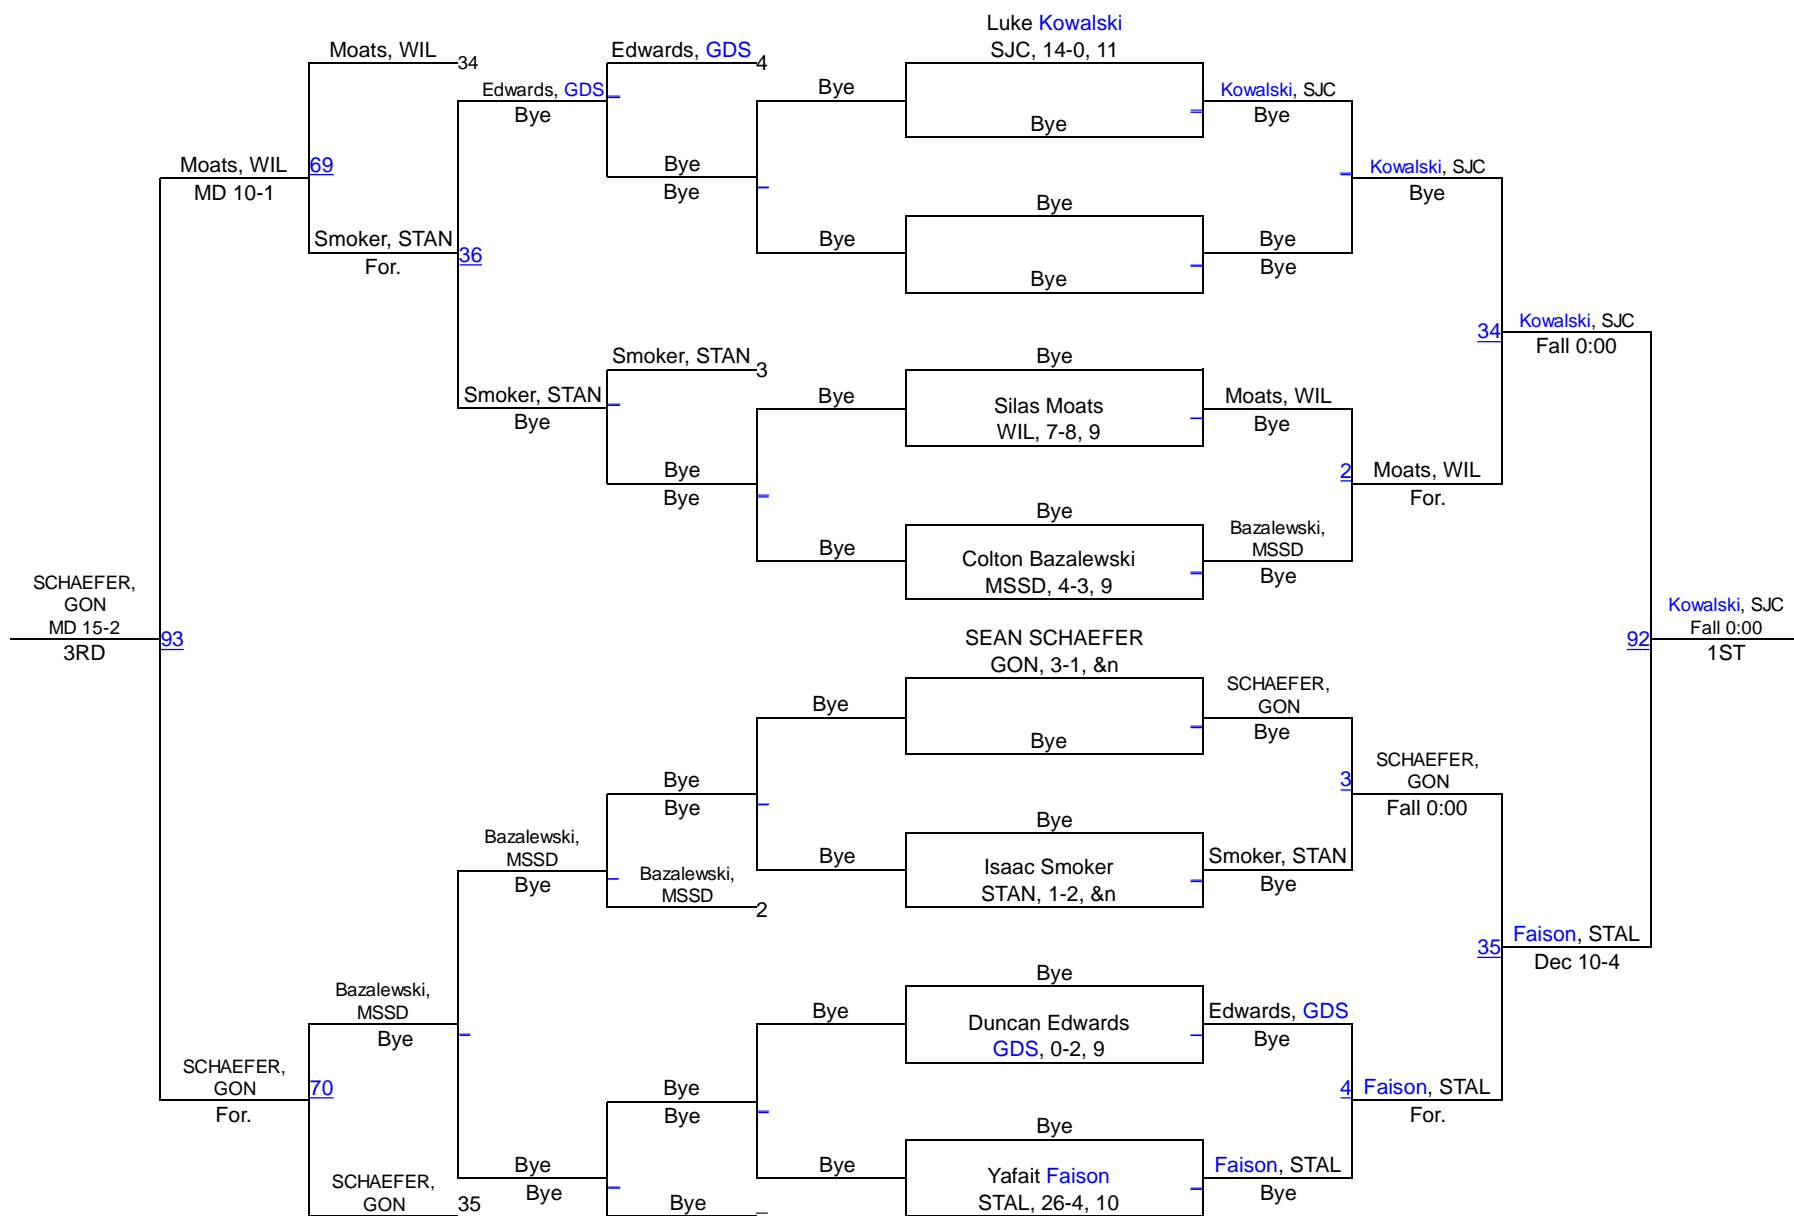

DC WRESTLING CHAMPIONSHIPS

106

DC WRESTLING CHAMPIONSHIPS

113

DC WRESTLING CHAMPIONSHIPS

120

DC WRESTLING CHAMPIONSHIPS

126

DC WRESTLING CHAMPIONSHIPS

138

DC WRESTLING CHAMPIONSHIPS

145

DC WRESTLING CHAMPIONSHIPS

152

DC WRESTLING CHAMPIONSHIPS

160

DC WRESTLING CHAMPIONSHIPS

170

DC WRESTLING CHAMPIONSHIPS

182

DC WRESTLING CHAMPIONSHIPS

195

DC WRESTLING CHAMPIONSHIPS

220

DC WRESTLING CHAMPIONSHIPS

HWT