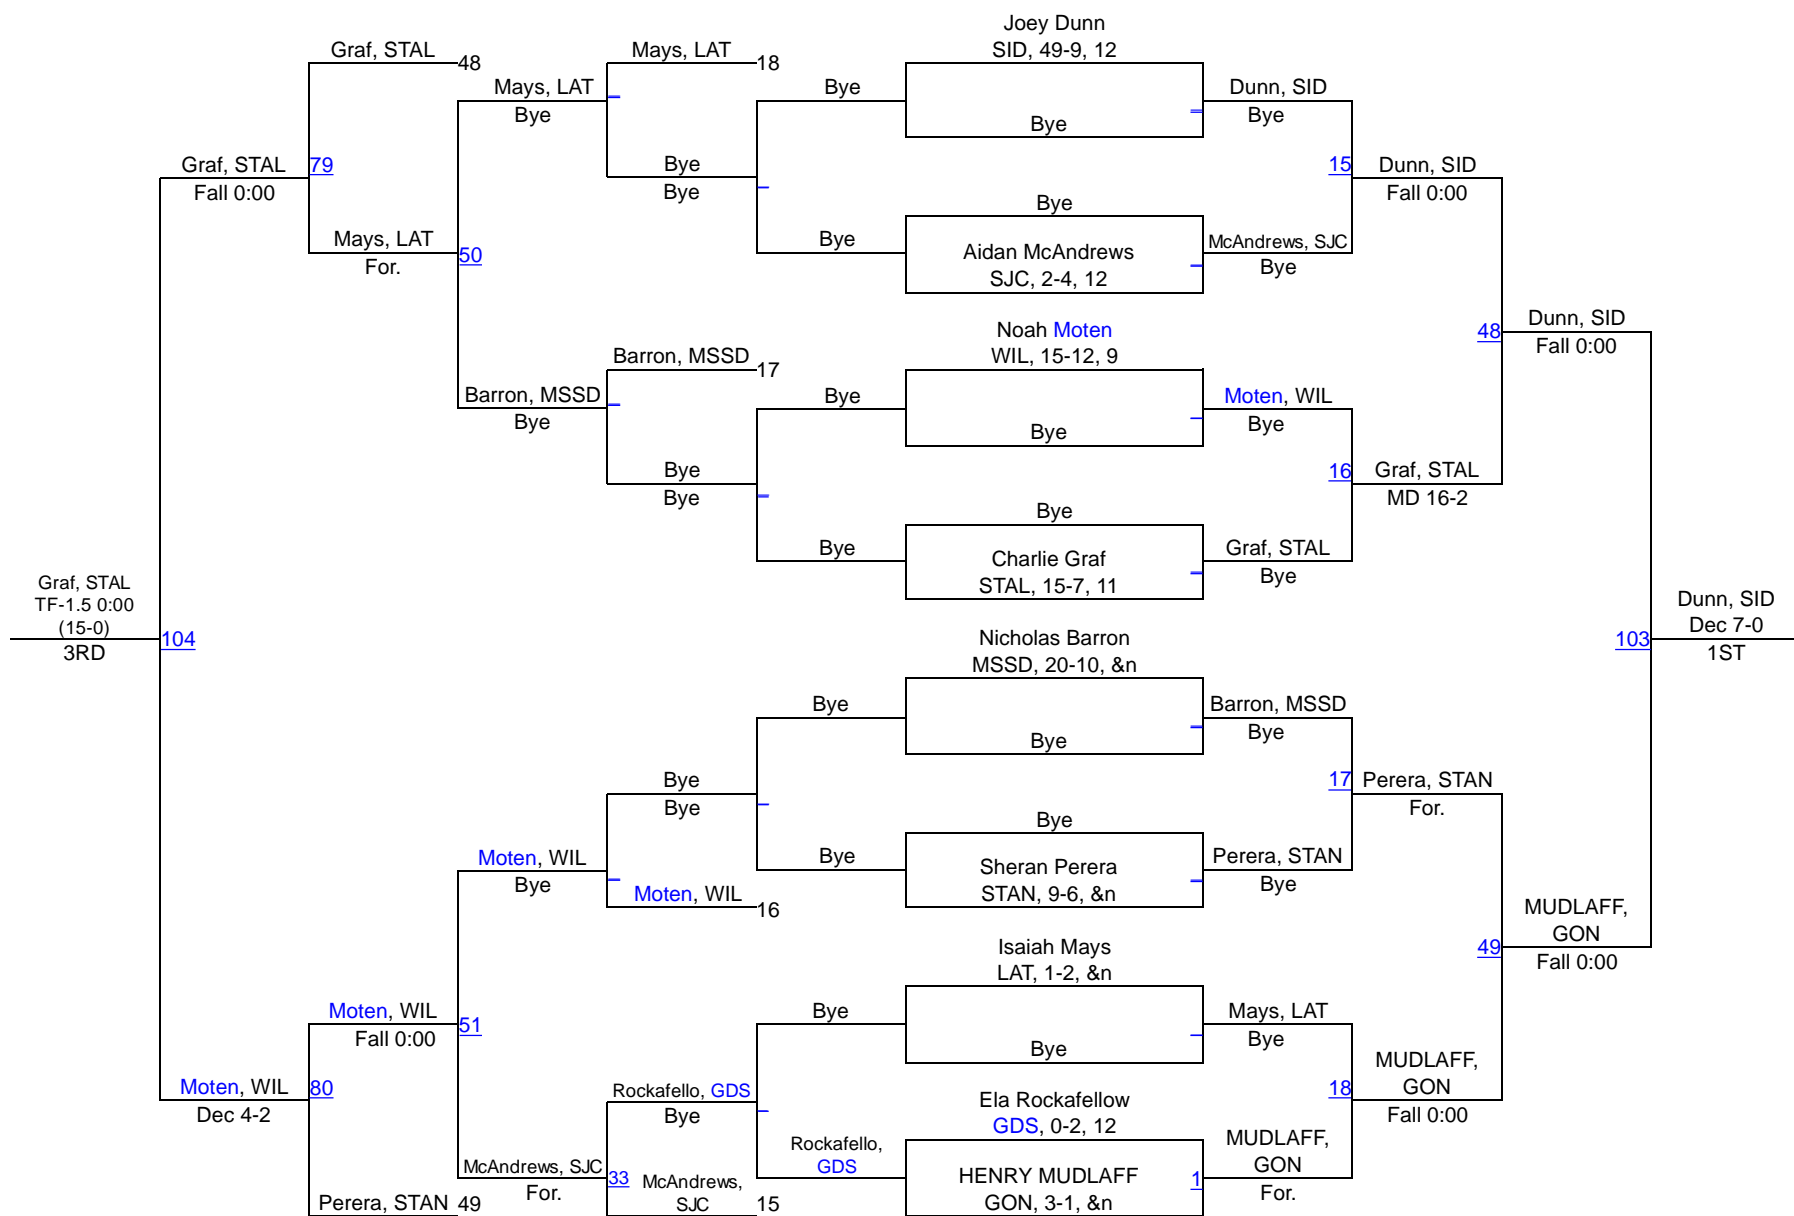

DC WRESTLING CHAMPIONSHIPS

106

DC WRESTLING CHAMPIONSHIPS

113

DC WRESTLING CHAMPIONSHIPS

120

DC WRESTLING CHAMPIONSHIPS

126

DC WRESTLING CHAMPIONSHIPS

138

DC WRESTLING CHAMPIONSHIPS

145

DC WRESTLING CHAMPIONSHIPS

152

DC WRESTLING CHAMPIONSHIPS

160

DC WRESTLING CHAMPIONSHIPS

170

DC WRESTLING CHAMPIONSHIPS

182

DC WRESTLING CHAMPIONSHIPS

195

DC WRESTLING CHAMPIONSHIPS

220

DC WRESTLING CHAMPIONSHIPS

HWT