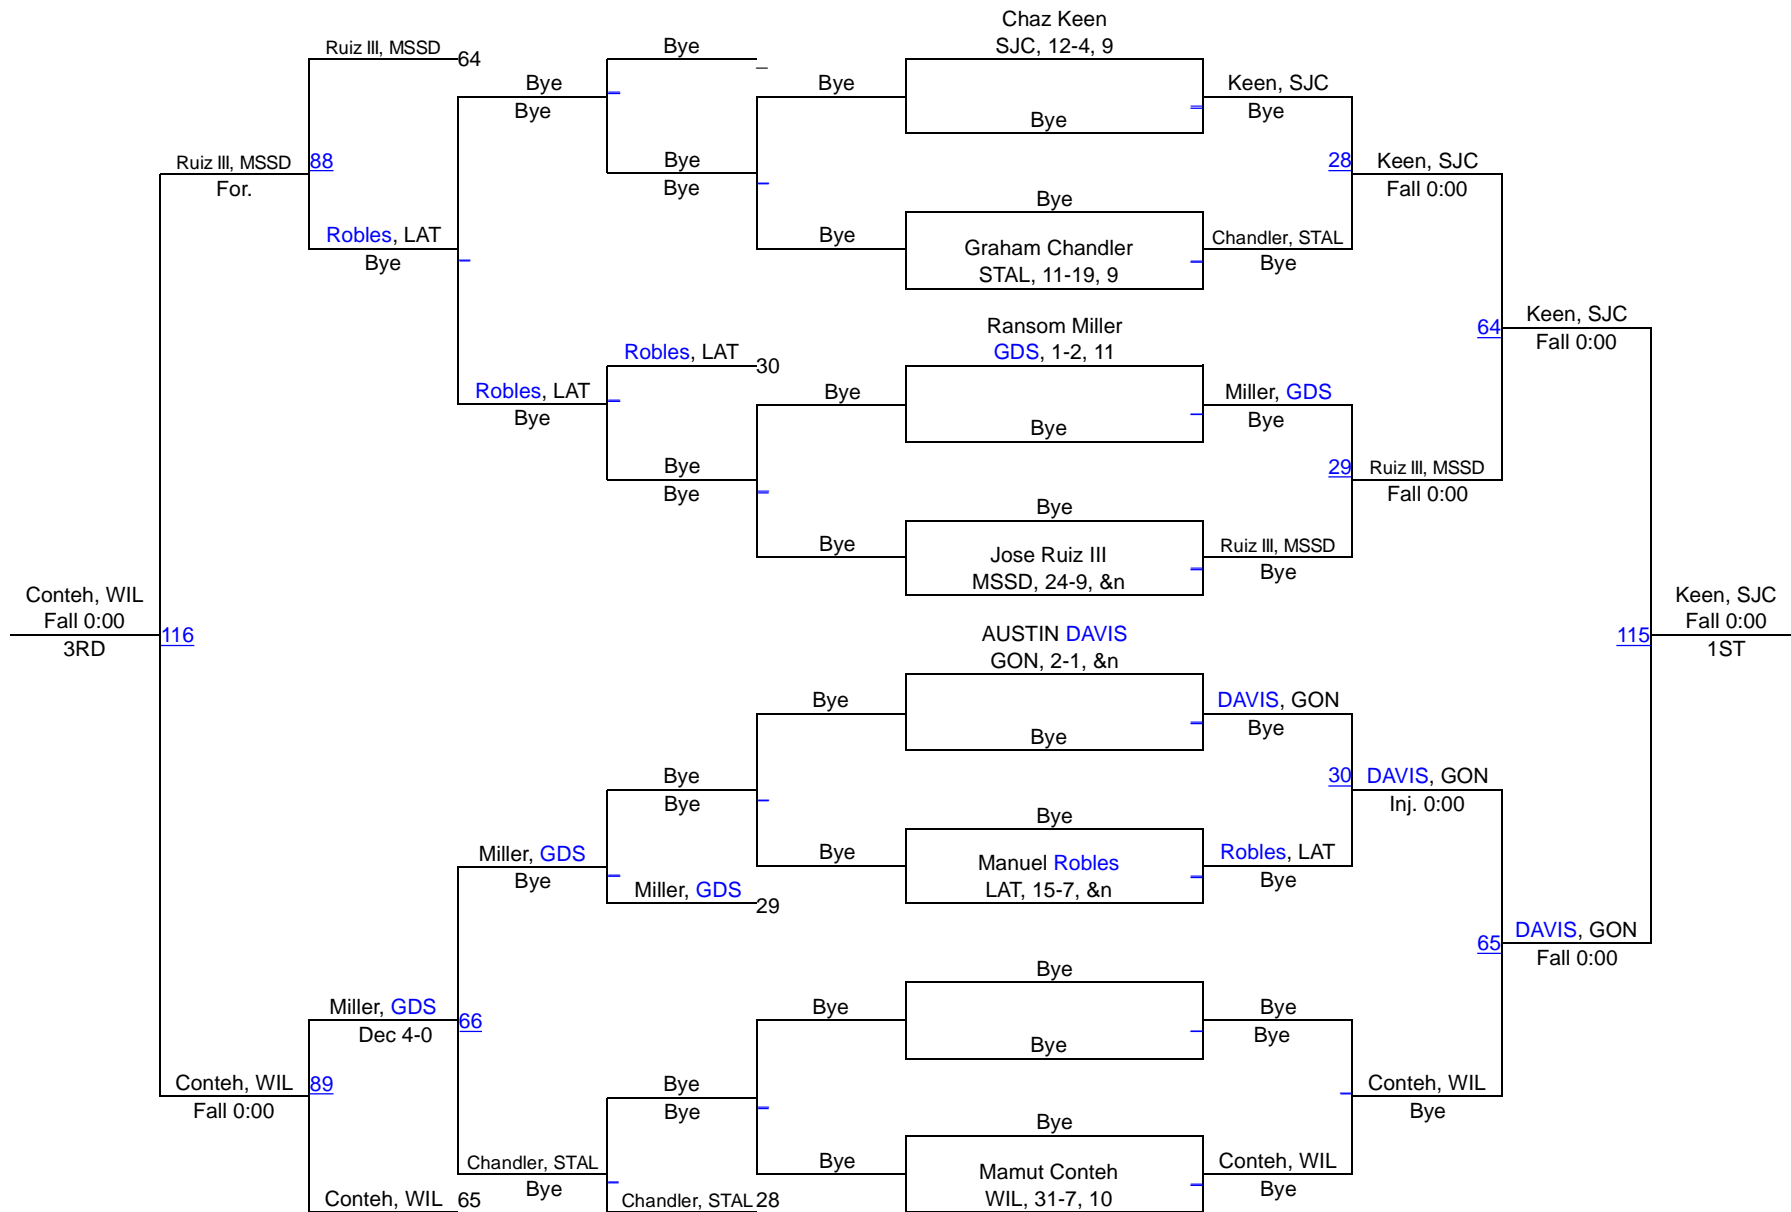

DC WRESTLING CHAMPIONSHIPS

138

DC WRESTLING CHAMPIONSHIPS

145

DC WRESTLING CHAMPIONSHIPS

152

DC WRESTLING CHAMPIONSHIPS

160

DC WRESTLING CHAMPIONSHIPS

170

DC WRESTLING CHAMPIONSHIPS

182

DC WRESTLING CHAMPIONSHIPS

195

DC WRESTLING CHAMPIONSHIPS

220

DC WRESTLING CHAMPIONSHIPS

HWT