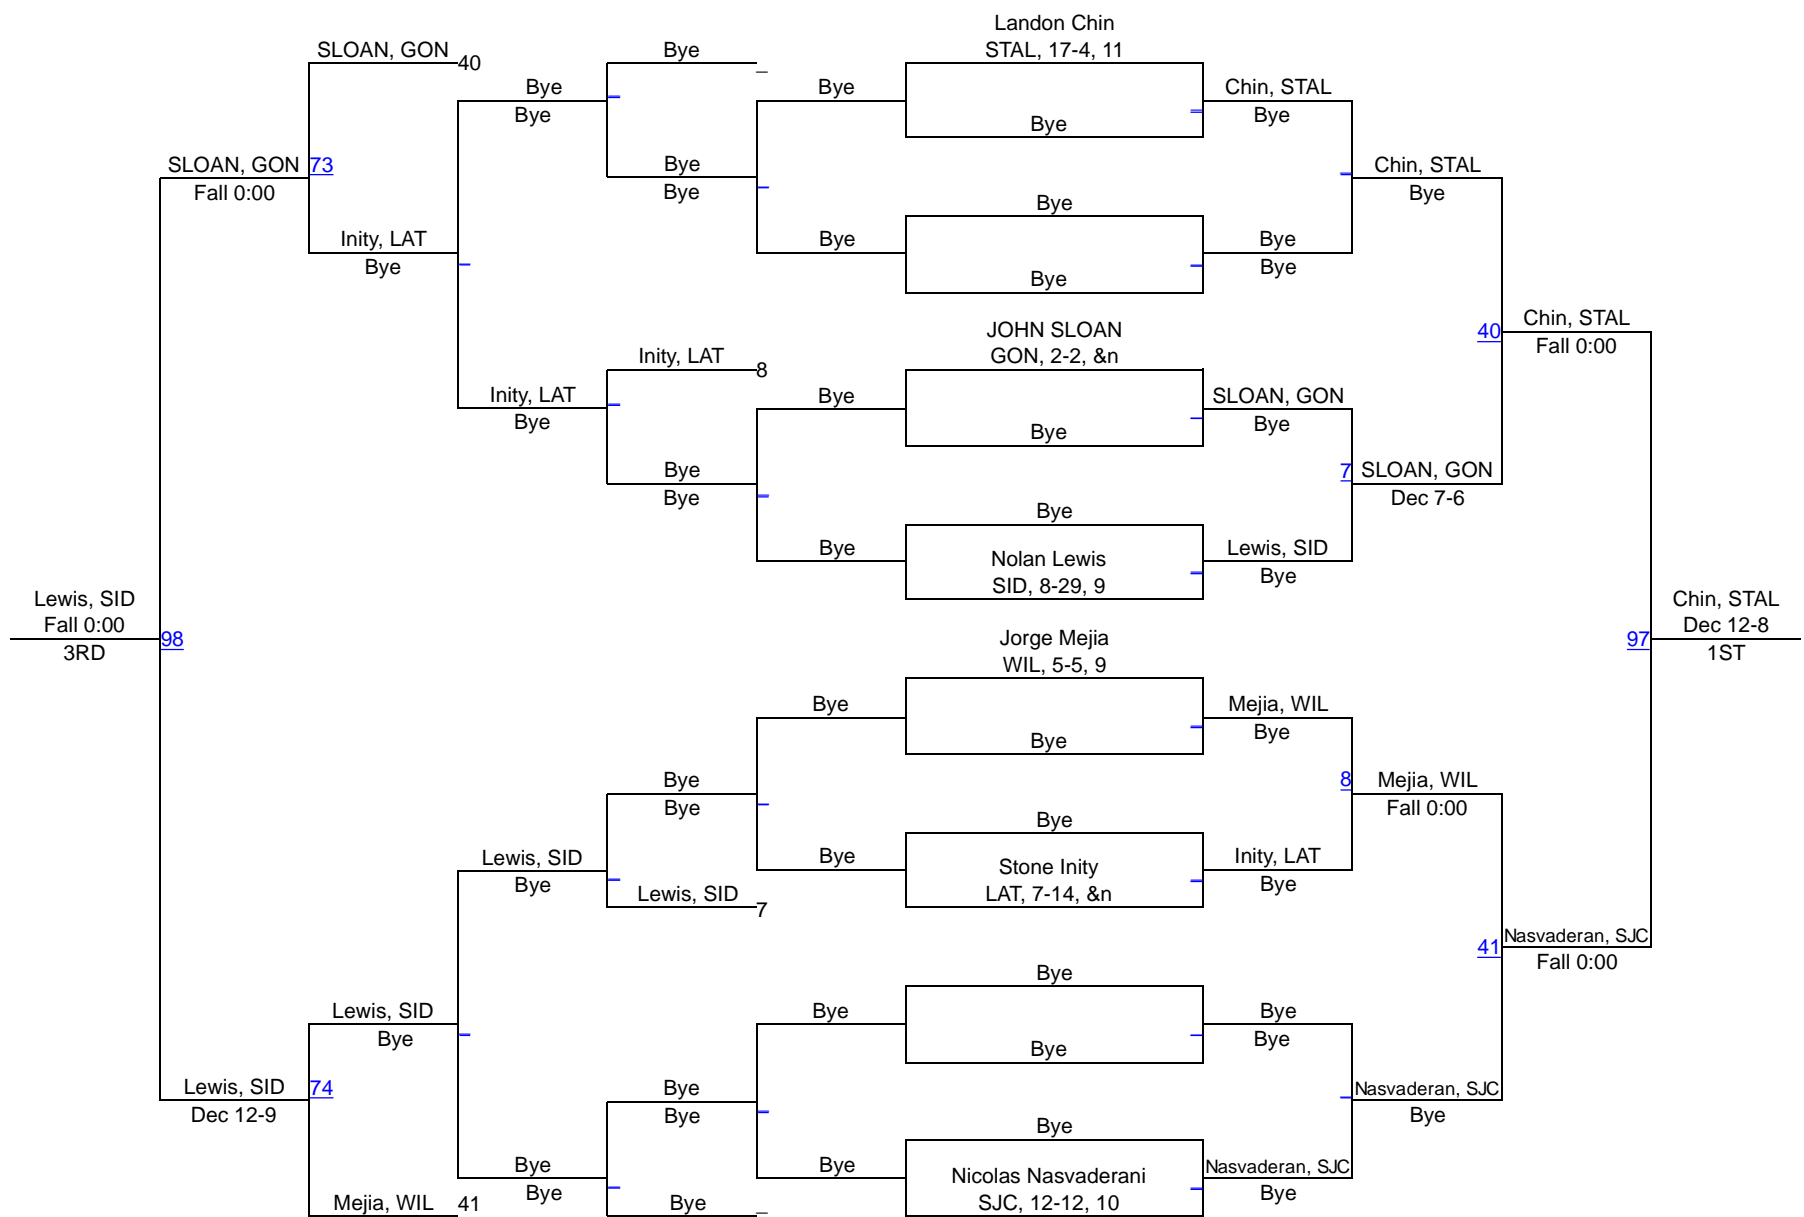

DC WRESTLING CHAMPIONSHIPS

106

DC WRESTLING CHAMPIONSHIPS

113

DC WRESTLING CHAMPIONSHIPS

120

DC WRESTLING CHAMPIONSHIPS

126

DC WRESTLING CHAMPIONSHIPS

138

DC WRESTLING CHAMPIONSHIPS

145

DC WRESTLING CHAMPIONSHIPS

152

DC WRESTLING CHAMPIONSHIPS

160

DC WRESTLING CHAMPIONSHIPS

170

DC WRESTLING CHAMPIONSHIPS

182

DC WRESTLING CHAMPIONSHIPS

195

DC WRESTLING CHAMPIONSHIPS

220

DC WRESTLING CHAMPIONSHIPS

HWT