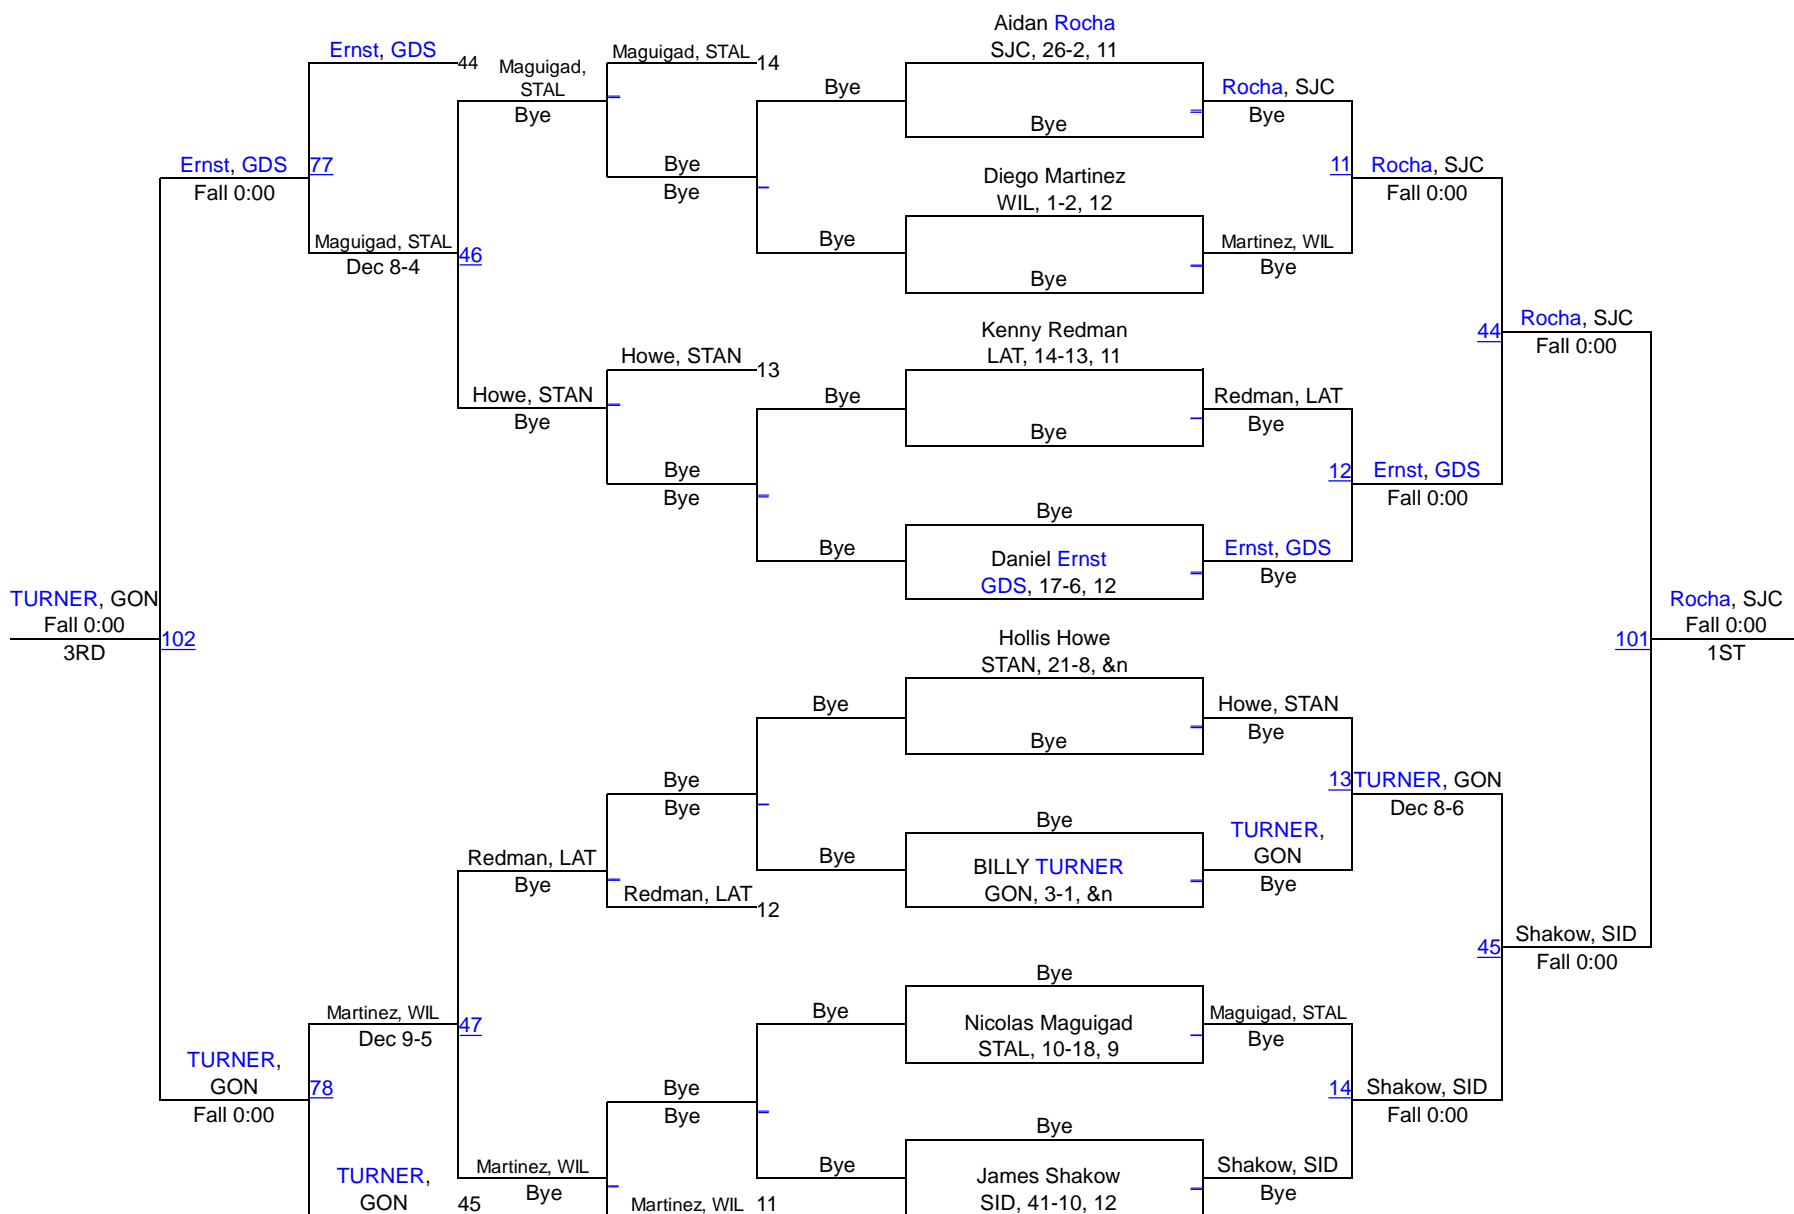

DC WRESTLING CHAMPIONSHIPS

106

DC WRESTLING CHAMPIONSHIPS

113

DC WRESTLING CHAMPIONSHIPS

120

DC WRESTLING CHAMPIONSHIPS

126

DC WRESTLING CHAMPIONSHIPS

138

DC WRESTLING CHAMPIONSHIPS

145

DC WRESTLING CHAMPIONSHIPS

152

DC WRESTLING CHAMPIONSHIPS

160

DC WRESTLING CHAMPIONSHIPS

170

DC WRESTLING CHAMPIONSHIPS

182

DC WRESTLING CHAMPIONSHIPS

195

DC WRESTLING CHAMPIONSHIPS

220

DC WRESTLING CHAMPIONSHIPS

HWT