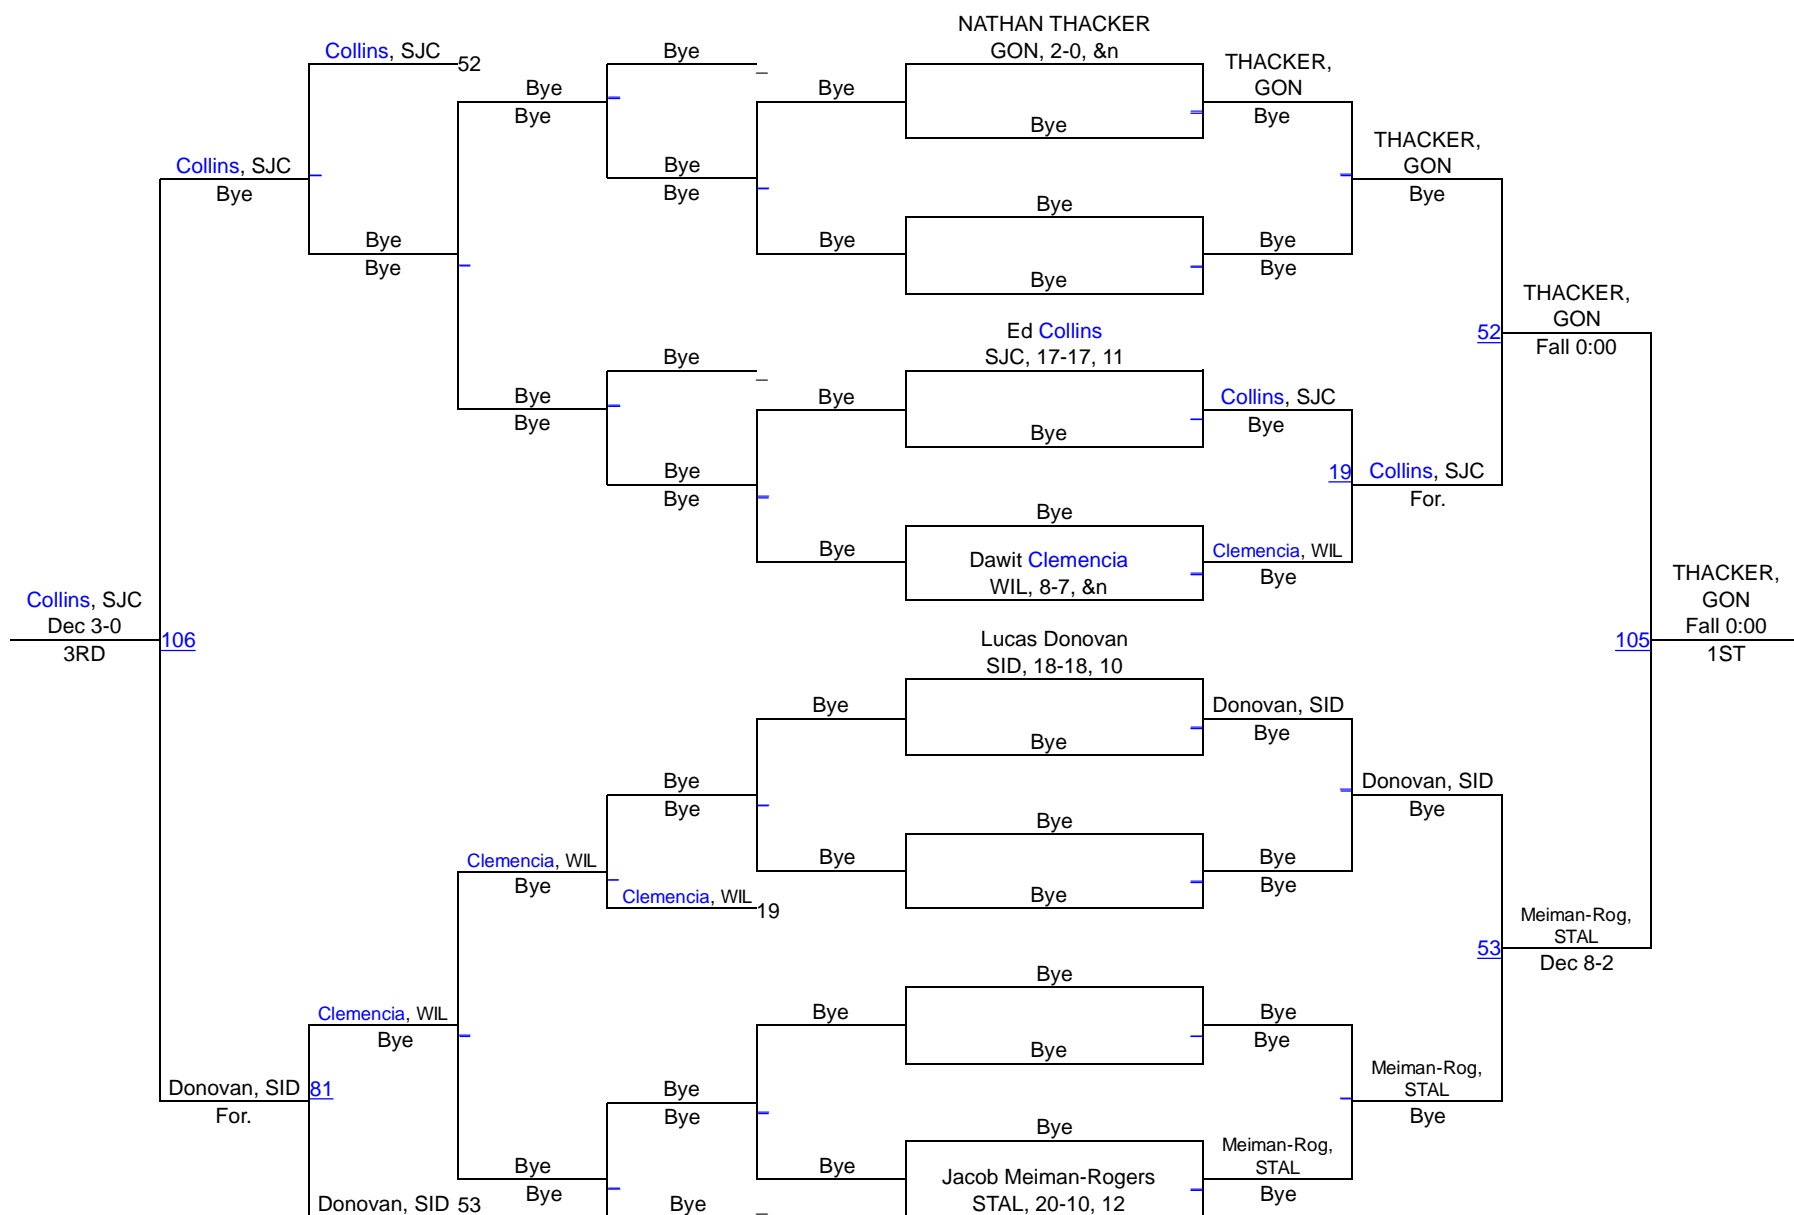

DC WRESTLING CHAMPIONSHIPS

106

DC WRESTLING CHAMPIONSHIPS

113

DC WRESTLING CHAMPIONSHIPS

120

DC WRESTLING CHAMPIONSHIPS

126

DC WRESTLING CHAMPIONSHIPS

138

DC WRESTLING CHAMPIONSHIPS

145

DC WRESTLING CHAMPIONSHIPS

152

DC WRESTLING CHAMPIONSHIPS

160

DC WRESTLING CHAMPIONSHIPS

170

DC WRESTLING CHAMPIONSHIPS

182

DC WRESTLING CHAMPIONSHIPS

195

DC WRESTLING CHAMPIONSHIPS

220

DC WRESTLING CHAMPIONSHIPS

HWT