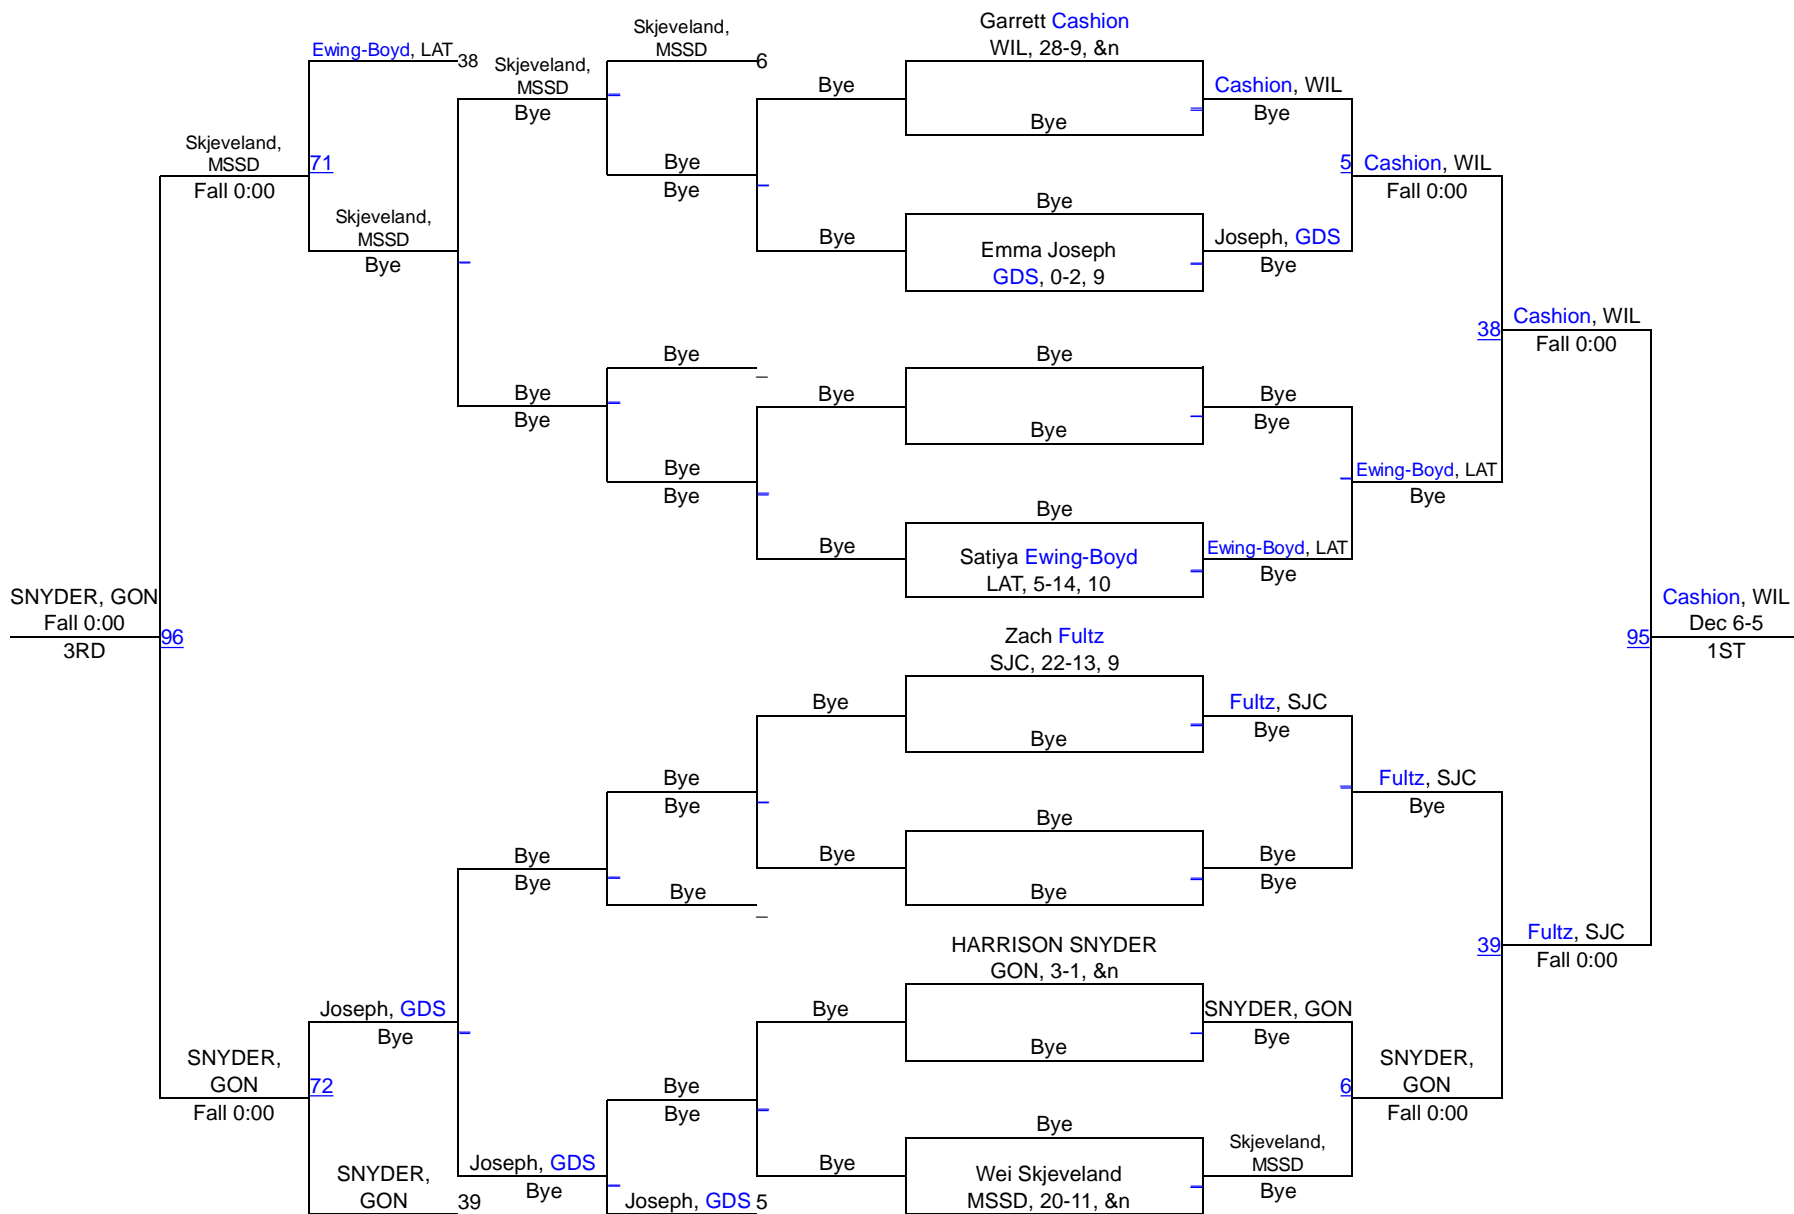

DC WRESTLING CHAMPIONSHIPS

106

DC WRESTLING CHAMPIONSHIPS

113

DC WRESTLING CHAMPIONSHIPS

120

DC WRESTLING CHAMPIONSHIPS

126

DC WRESTLING CHAMPIONSHIPS

138

DC WRESTLING CHAMPIONSHIPS

145

DC WRESTLING CHAMPIONSHIPS

152

DC WRESTLING CHAMPIONSHIPS

160

DC WRESTLING CHAMPIONSHIPS

170

DC WRESTLING CHAMPIONSHIPS

182

DC WRESTLING CHAMPIONSHIPS

195

DC WRESTLING CHAMPIONSHIPS

220

DC WRESTLING CHAMPIONSHIPS

HWT