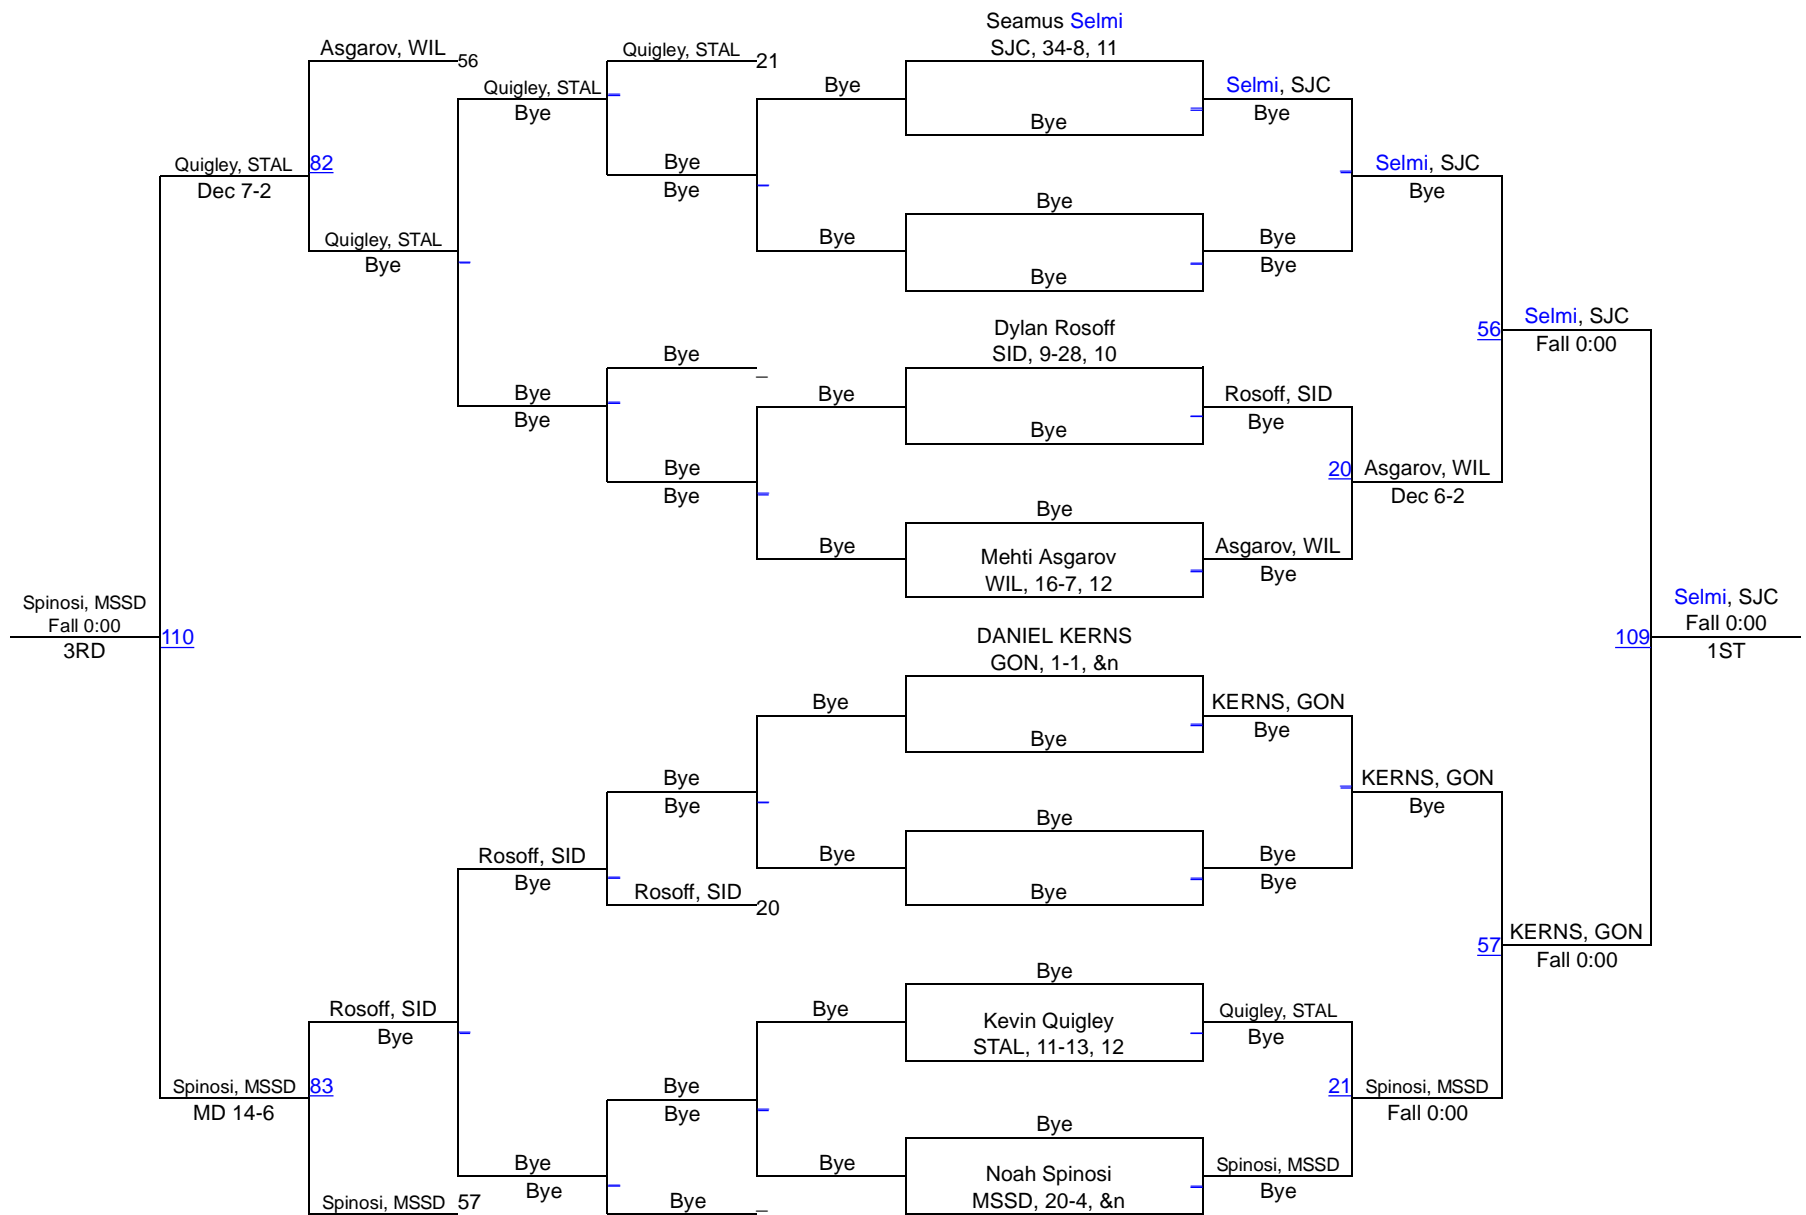

DC WRESTLING CHAMPIONSHIPS

106

DC WRESTLING CHAMPIONSHIPS

113

DC WRESTLING CHAMPIONSHIPS

120

DC WRESTLING CHAMPIONSHIPS

126

DC WRESTLING CHAMPIONSHIPS

138

DC WRESTLING CHAMPIONSHIPS

145

DC WRESTLING CHAMPIONSHIPS

152

DC WRESTLING CHAMPIONSHIPS

160

DC WRESTLING CHAMPIONSHIPS

170

DC WRESTLING CHAMPIONSHIPS

182

DC WRESTLING CHAMPIONSHIPS

195

DC WRESTLING CHAMPIONSHIPS

220

DC WRESTLING CHAMPIONSHIPS

HWT