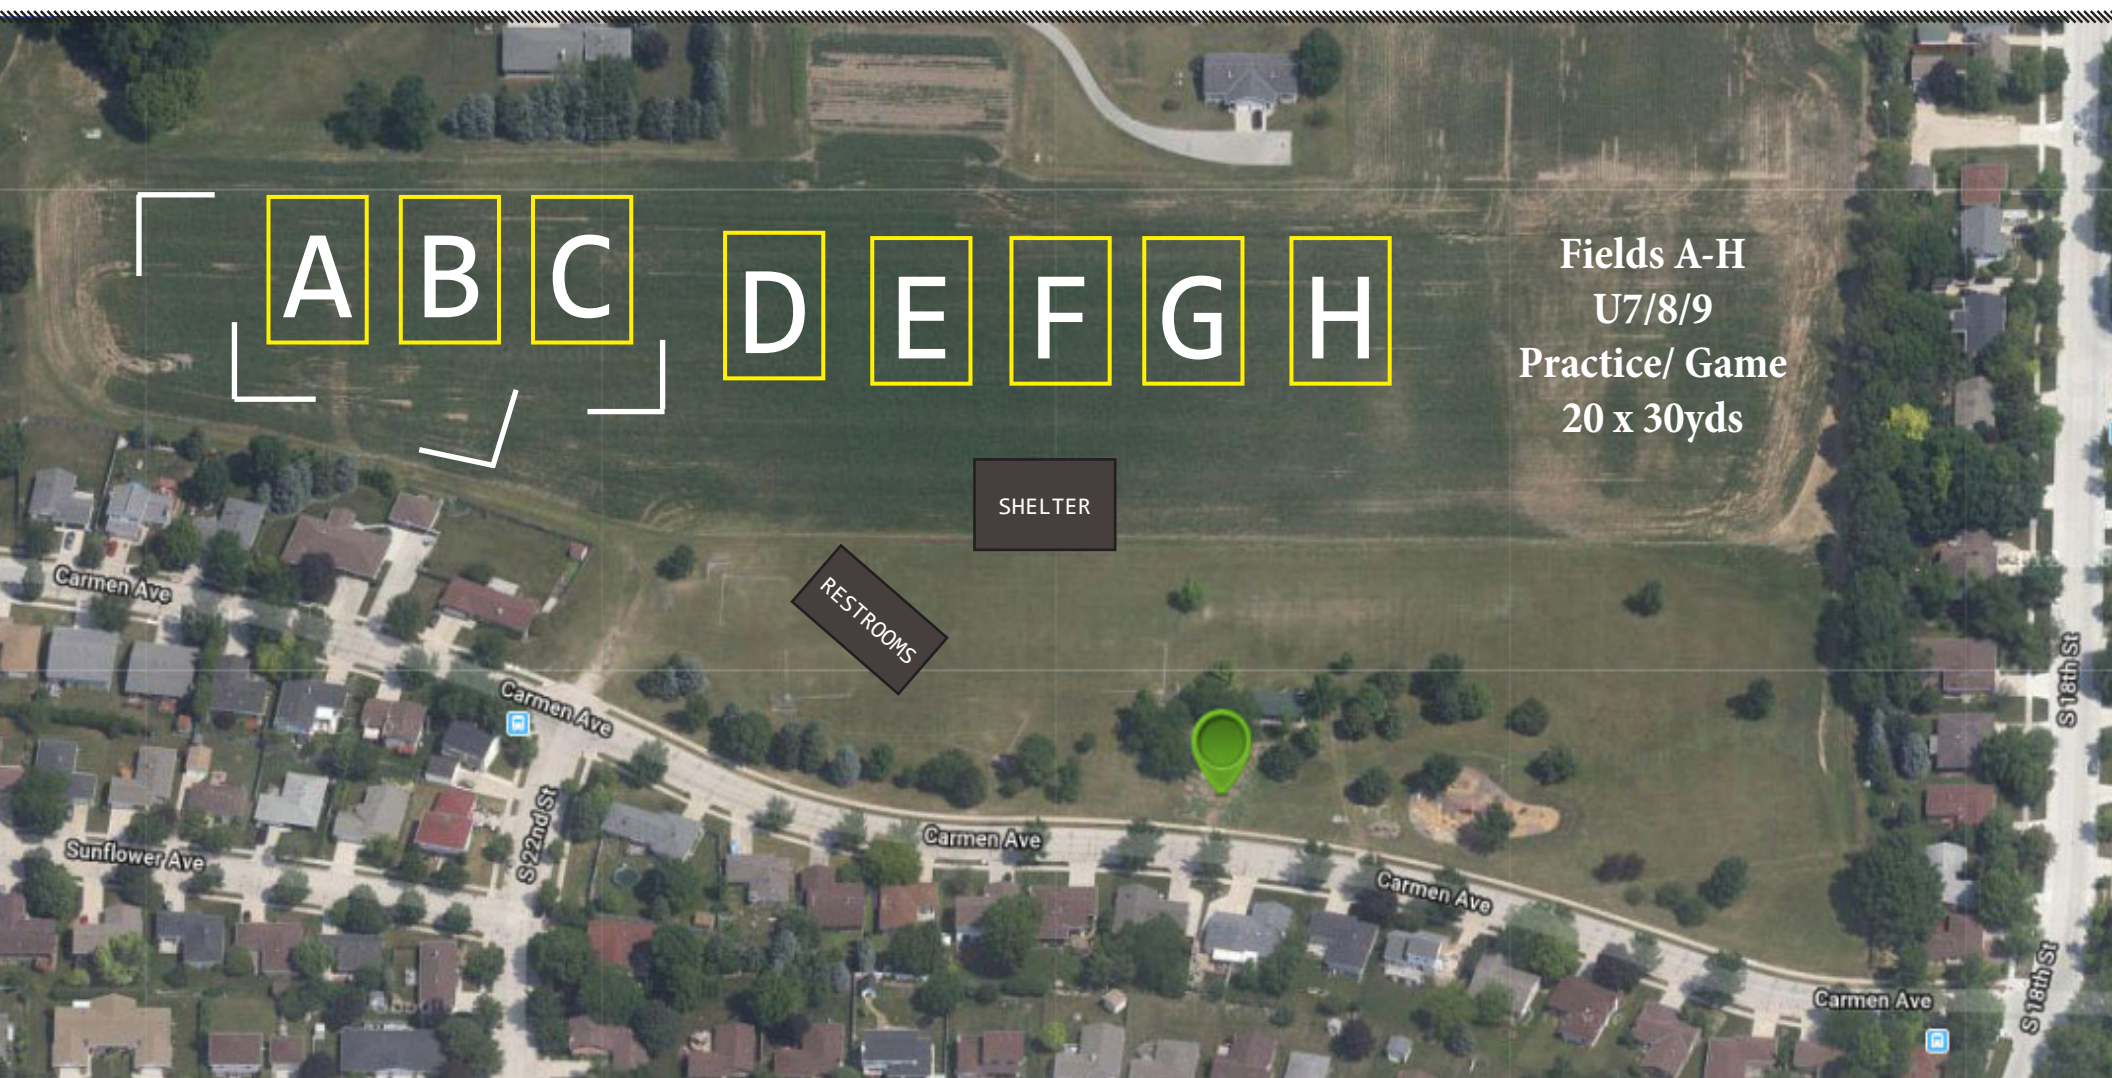

Optimist Park Spring 2019 Layout

Located at 2004 Carmen Avenue
As of 3/5/19

A B C D E F G H

Fields A-H
U7/8/9
Practice/ Game
20 x 30yds

SHELTER

RESTROOMS