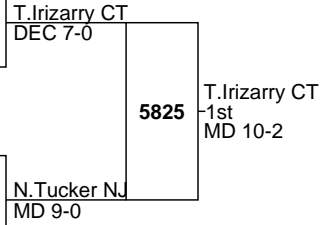

Lorelai Ruch PJW Area XIII PA

C. McCusker PA  
1st  
DEC 6-2

L5784 L. Ruch PA  
MD 14-1  
L5785 K. Cote NJ  
MD 12-0

5821

Makenna Corcoran Alpha Girls NY

2018 ACWA War At The Shore NJ

Girls  
74-GE

Jaelyn Karwoski Valkyrie NJ