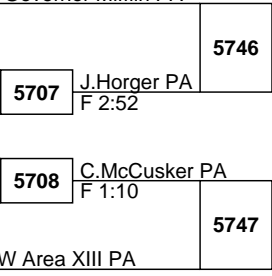

Jalina Gonzalez Governor Mifflin PA

2018 ACWA War At The Shore NJ

Girls
67-GE

Lily Blenk Alpha Girls NY

Julia Horger Archbishop Ryan PA

Cassidy McCusker Archbishop Ryan PA

Keely Cote Elite NJ

Lorelai Ruch PJW Area XIII PA

C. McCusker PA
1st
DEC 6-2

L5784 L. Ruch PA
MD 14-1
L5785 K. Cote NJ
MD 12-0

5821