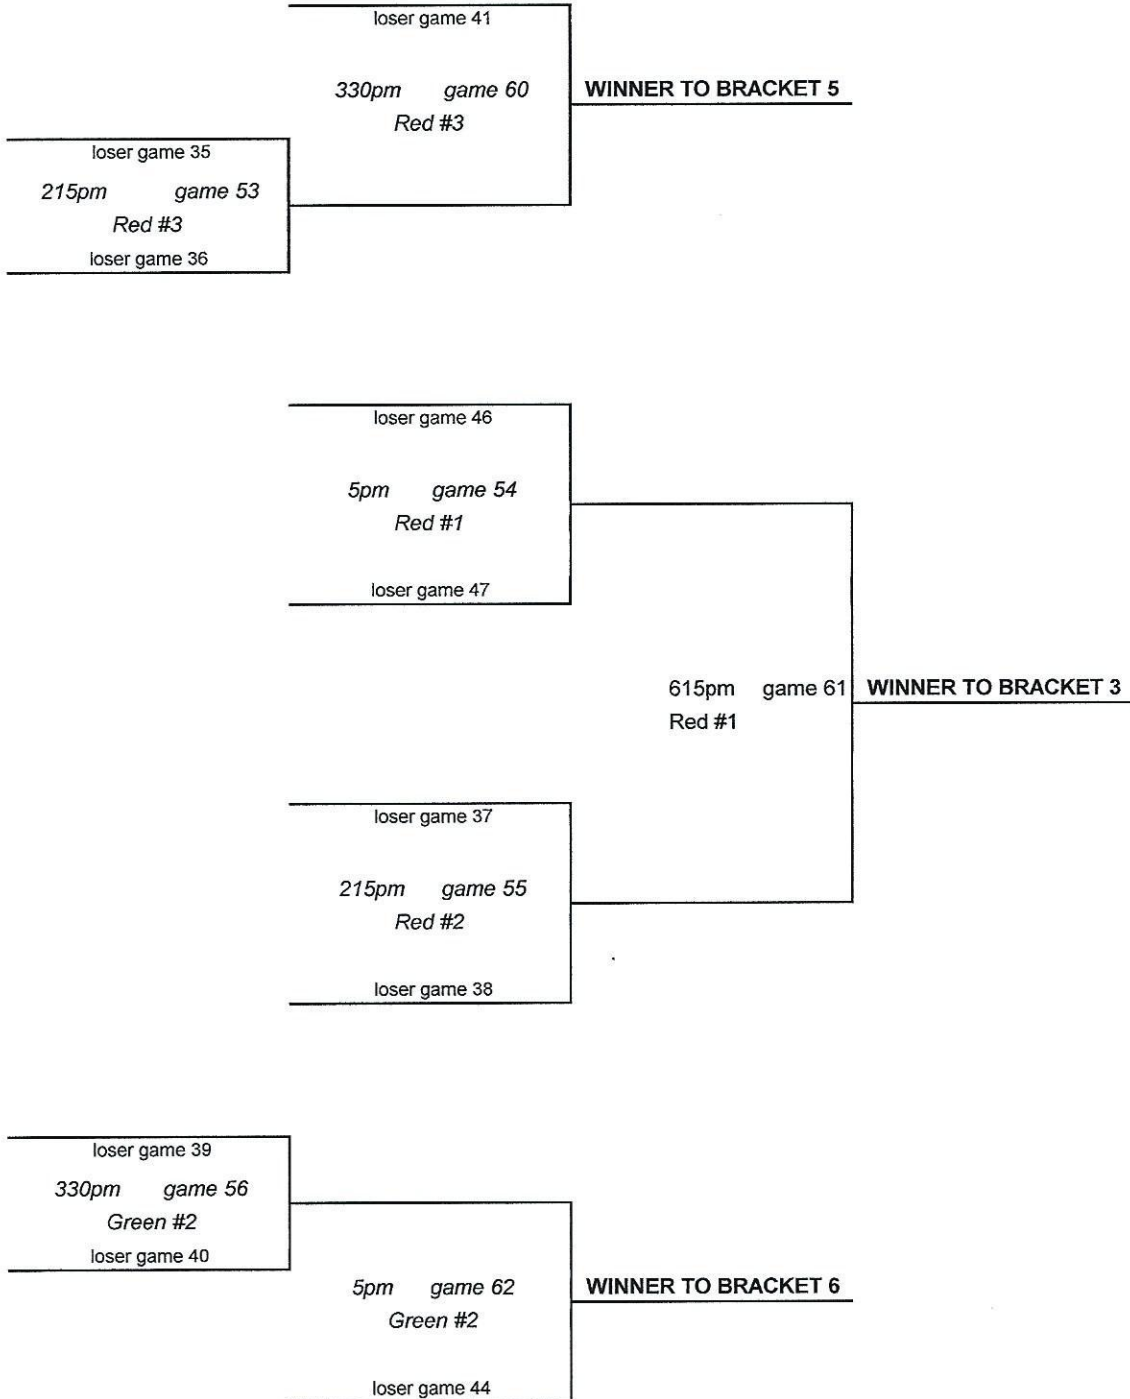

**SOFTBALLNATION'S DUDLEY/LOCKDOWN SPORTS CLASSIC
 APRIL 14 & 15, 2018 - PRINCESS ANNE ATHLETIC COMPLEX**

3rd FLIGHT - 6 HOME RUNS
 NO UP RULE ANYTHING AFTER THE 6TH IS AN OUT
 1 HOUR 15 MINUTE TIME LIMIT ON ALL GAMES

**SOFTBALLNATION'S DUDLEY/LOCKDOWN SPORTS CLASSIC
APRIL 14 & 15, 2018 - PRINCESS ANNE ATHLETIC COMPLEX**

3rd FLIGHT - 6 Home Runs No 1 Up Rule- 1 hr 20 minute time limit on ALL game