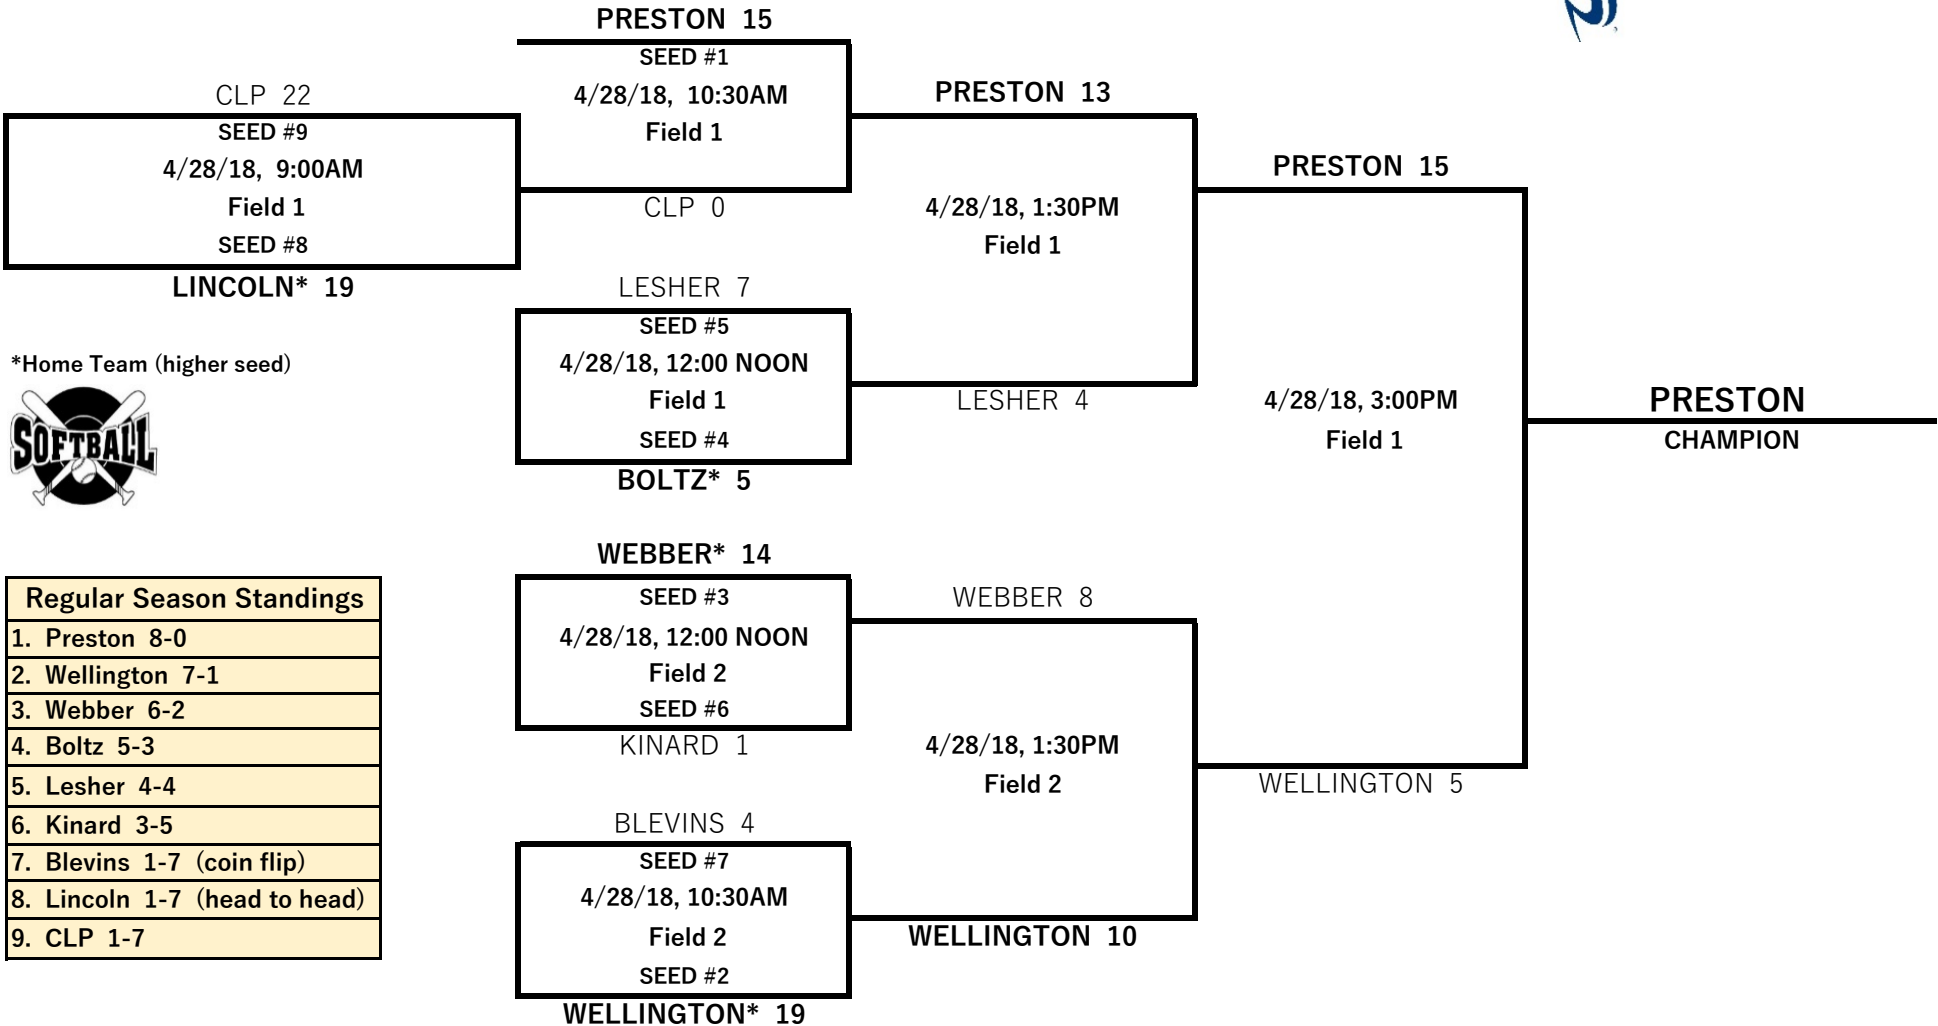

2017-18 PSD Middle School Softball Championships

Saturday, April 28, 2018 at Spring Park (aka Spring Creek Park, 2100 Matthews Street)

Please note that times are approximate! The next round of games will start immediately following the game prior on each field.

*Please refer to the Softball Championship notes for further details about the tournament.

POUDRE SCHOOL DISTRICT

*Home Team (higher seed)

Regular Season Standings
1. Preston 8-0
2. Wellington 7-1
3. Webber 6-2
4. Boltz 5-3
5. Leshler 4-4
6. Kinard 3-5
7. Blevins 1-7 (coin flip)
8. Lincoln 1-7 (head to head)
9. CLP 1-7