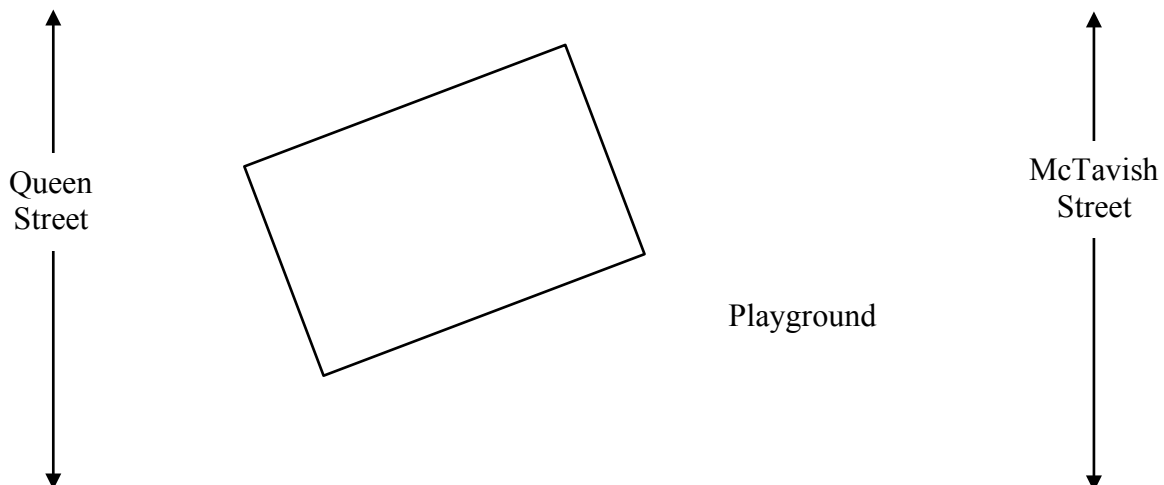

Soccer Fields for SRCS 2018

KINSMEN PARK SOUTH

Address: King's Road in South Lakeview (South of Hill Avenue)

U4: Use 1 field on Passive field.

U5: Use 2 fields on Passive field.

U8: Use 2 fields on Athletic Pitch (use own black nets)

U10: Use 2 fields on Athletic Pitch (nets will be set up).

NEW ALBERT PARK

Address: Queen Street in New Albert Park, South of Groome Avenue

U5 & U10: Use full field

RICHARDSON PARK

Address: Shannon Road in Whitmore Park, enter Shannon Road by Grant Road School (Park is also visible from off-ramp from TransCanada Highway to Albert Street South)

U6 Boys & U8: Use 2 fields.

GROOME PARK

Address: Harbour Landing Drive just North of Gordon Road

U6 Girls: Use 2 fields.

U14: Use full field.

HAVILAND PARK

Address: Tutor Way and James Hill Road in Harbour Landing

U4 & U5: Use 2 fields.

U12 practice: Use full field.

REALTORS PARK EAST & WEST

Address: Montague Street and Sunset Drive in Albert Park

U4 & U8 Boys: Use 2 fields on Realtors West.

U6: Use 2 fields on Realtors East.