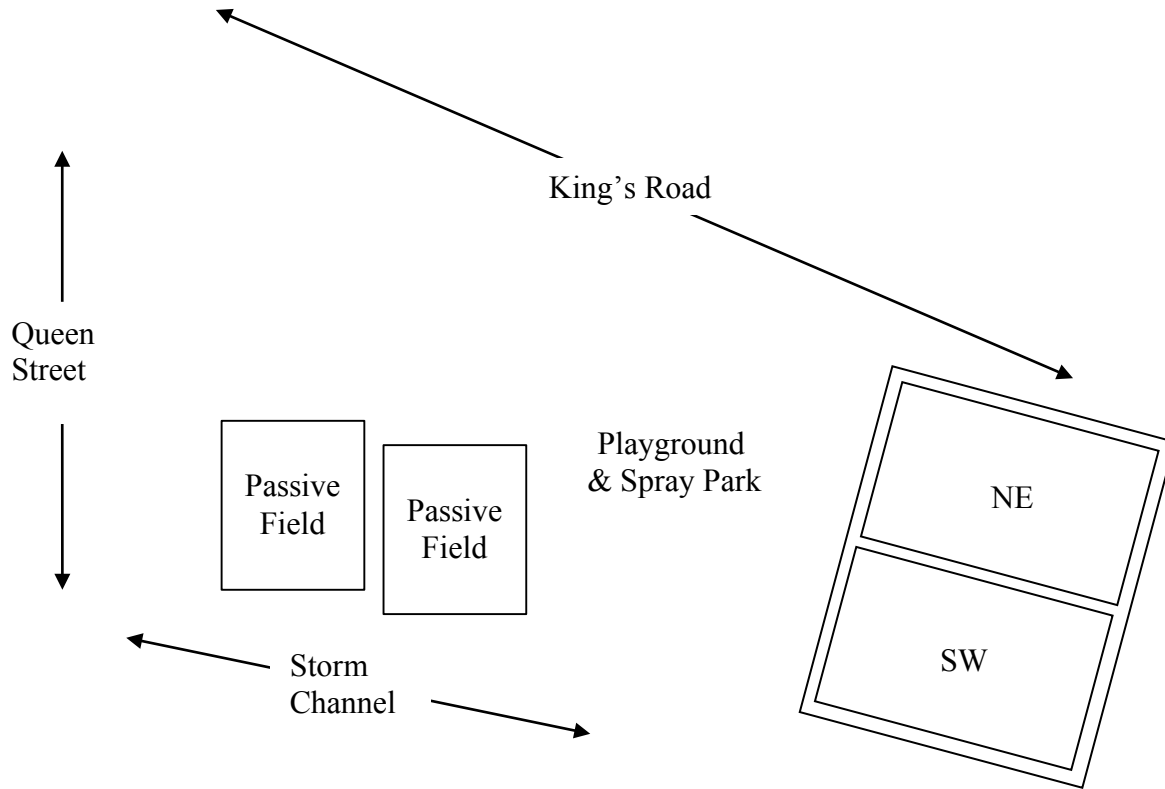

Soccer Fields for SRCS 2018

KINSMEN PARK SOUTH

Address: King's Road in South Lakeview (South of Hill Avenue)

U4: Use 1 field on Passive field.

U5: Use 2 fields on Passive field.

U8: Use 2 fields on Athletic Pitch (use own black nets)

U10: Use 2 fields on Athletic Pitch (nets will be set up).

NEW ALBERT PARK

Address: Queen Street in New Albert Park, South of Groome Avenue

U5 & U10: Use full field

RICHARDSON PARK

Address: Shannon Road in Whitmore Park, enter Shannon Road by Grant Road School (Park is also visible from off-ramp from TransCanada Highway to Albert Street South)

U6 Boys & U8: Use 2 fields.

GROOME PARK

Address: Harbour Landing Drive just North of Gordon Road

U6 Girls: Use 2 fields.

U14: Use full field.

HAVILAND PARK

Address: Tutor Way and James Hill Road in Harbour Landing

U4 & U5: Use 2 fields.

U12 practice: Use full field.

REALTORS PARK EAST & WEST

Address: Montague Street and Sunset Drive in Albert Park

U4 & U8 Boys: Use 2 fields on Realtors West.

U6: Use 2 fields on Realtors East.