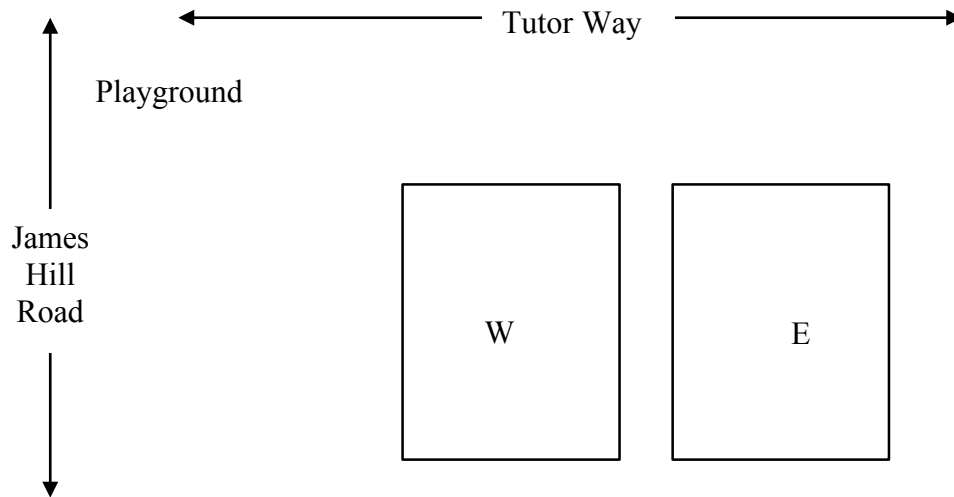

U10: Use 2 fields on Athletic Pitch (nets will be set up).

NEW ALBERT PARK

Address: Queen Street in New Albert Park, South of Groome Avenue

U5 & U10: Use full field

RICHARDSON PARK

Address: Shannon Road in Whitmore Park, enter Shannon Road by Grant Road School (Park is also visible from off-ramp from TransCanada Highway to Albert Street South)

U6 Boys & U8: Use 2 fields.

GROOME PARK

Address: Harbour Landing Drive just North of Gordon Road

U6 Girls: Use 2 fields.

U14: Use full field.

HAVILAND PARK

Address: Tutor Way and James Hill Road in Harbour Landing

U4 & U5: Use 2 fields.

U12 practice: Use full field.

REALTORS PARK EAST & WEST

Address: Montague Street and Sunset Drive in Albert Park

U4 & U8 Boys: Use 2 fields on Realtors West.

U6: Use 2 fields on Realtors East.

U18: Use whole field on Realtors West.

U12: Use full field on Realtors East.