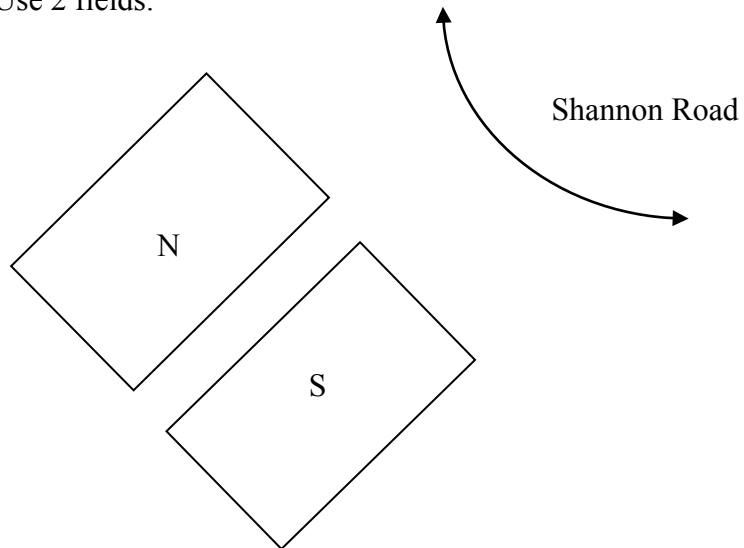

Soccer Fields for SRCS 2018

KINSMEN PARK SOUTH

Address: King's Road in South Lakeview (South of Hill Avenue)

U4: Use 1 field on Passive field.

U5: Use 2 fields on Passive field.

U8: Use 2 fields on Athletic Pitch (use own black nets)

U10: Use 2 fields on Athletic Pitch (nets will be set up).

NEW ALBERT PARK

Address: Queen Street in New Albert Park, South of Groome Avenue

U5 & U10: Use full field

RICHARDSON PARK

Address: Shannon Road in Whitmore Park, enter Shannon Road by Grant Road School (Park is also visible from off-ramp from TransCanada Highway to Albert Street South)

U6 Boys & U8: Use 2 fields.

GROOME PARK

Address: Harbour Landing Drive just North of Gordon Road

U6 Girls: Use 2 fields.

U14: Use full field.

HAVILAND PARK

Address: Tutor Way and James Hill Road in Harbour Landing