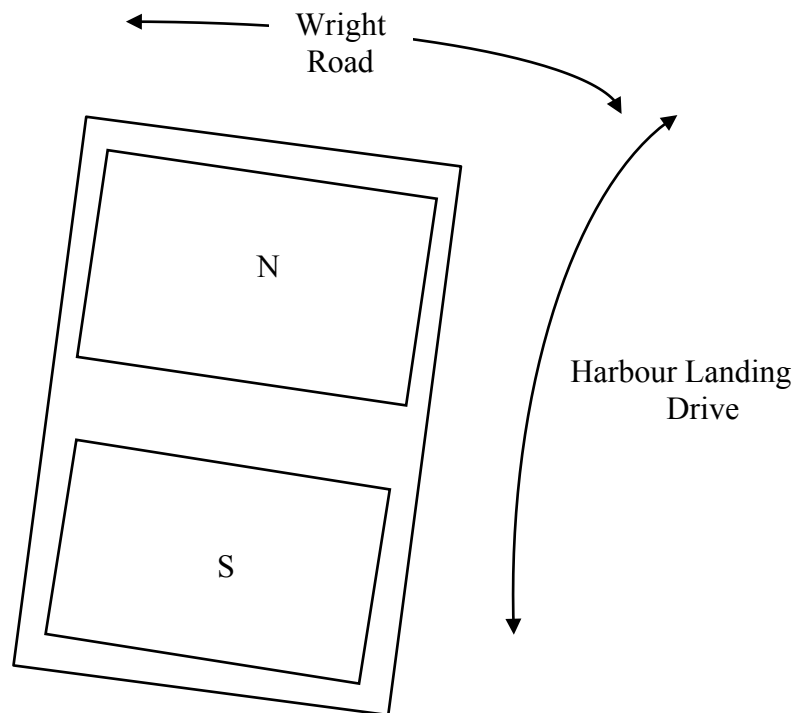

Soccer Fields for SRCS 2018

KINSMEN PARK SOUTH

Address: King's Road in South Lakeview (South of Hill Avenue)

U4: Use 1 field on Passive field.

U5: Use 2 fields on Passive field.

U8: Use 2 fields on Athletic Pitch (use own black nets)

U10: Use 2 fields on Athletic Pitch (nets will be set up).

NEW ALBERT PARK

Address: Queen Street in New Albert Park, South of Groome Avenue

U5 & U10: Use full field

RICHARDSON PARK

Address: Shannon Road in Whitmore Park, enter Shannon Road by Grant Road School (Park is also visible from off-ramp from TransCanada Highway to Albert Street South)

U6 Boys & U8: Use 2 fields.

GROOME PARK

Address: Harbour Landing Drive just North of Gordon Road

U6 Girls: Use 2 fields.

U14: Use full field.

HAVILAND PARK

Address: Tutor Way and James Hill Road in Harbour Landing

U4 & U5: Use 2 fields.

U12 practice: Use full field.

REALTORS PARK EAST & WEST

Address: Montague Street and Sunset Drive in Albert Park

U4 & U8 Boys: Use 2 fields on Realtors West.

U6: Use 2 fields on Realtors East.