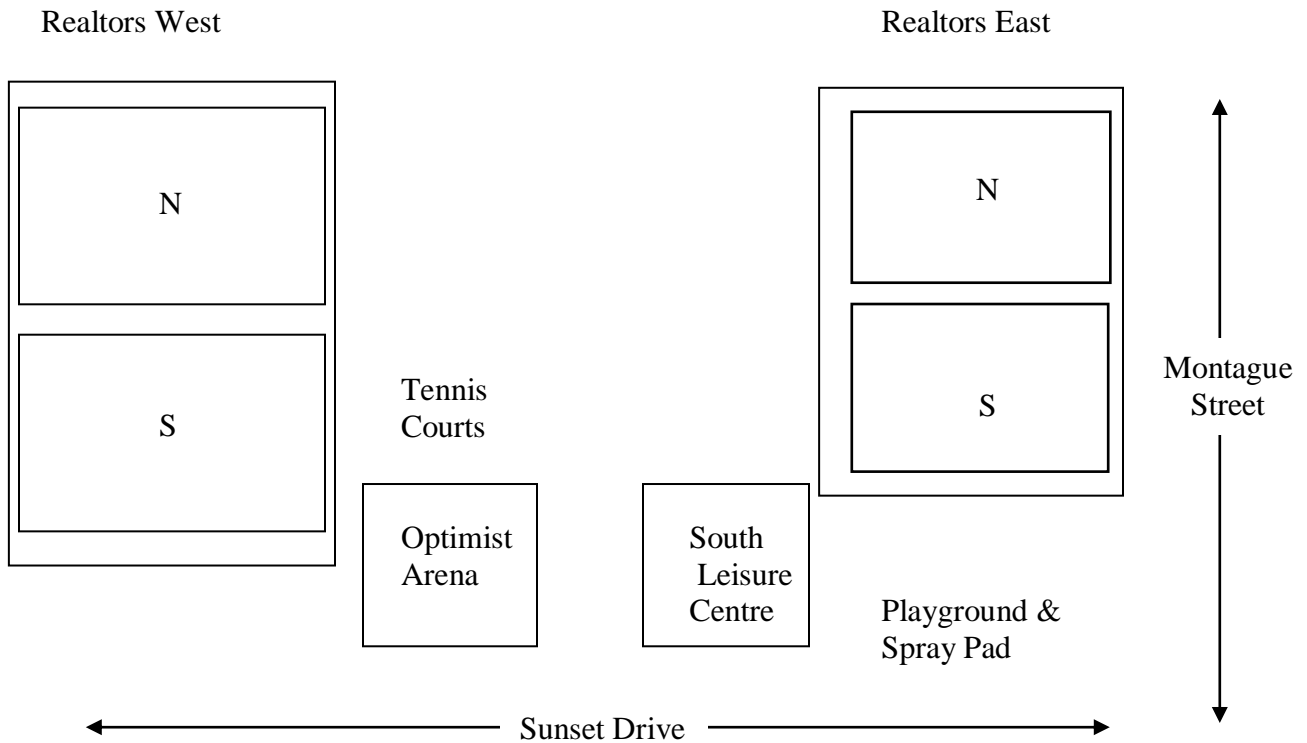

GROOME PARK

Address: Harbour Landing Drive just North of Gordon Road

U5: Use 2 fields.

U14: Use full field.

HAVILLAND PARK

Address: Tutor Way and James Hill Road in Harbour Landing

U4 & U5: Use 2 fields.

U12: Use full field.

FAIRCHILD FIELD

Address: Behind St. Kateri & Harbour Landing joint school, off Albulet Drive

U6: Use 2 fields.

REALTORS PARK EAST & WEST

Address: Montague Street and Sunset Drive in Albert Park

U8: Use 2 fields on Realtors West.

U6: Use 2 fields on Realtors East.

U19: Use whole field on Realtors West.

U12: Use full field on Realtors East.

NORSEMAN PARK

Address: Beacon Drive in Harbour Landing

U4: Use 3 fields.

U5: Use 2 fields.

U8: Use 2 fields.