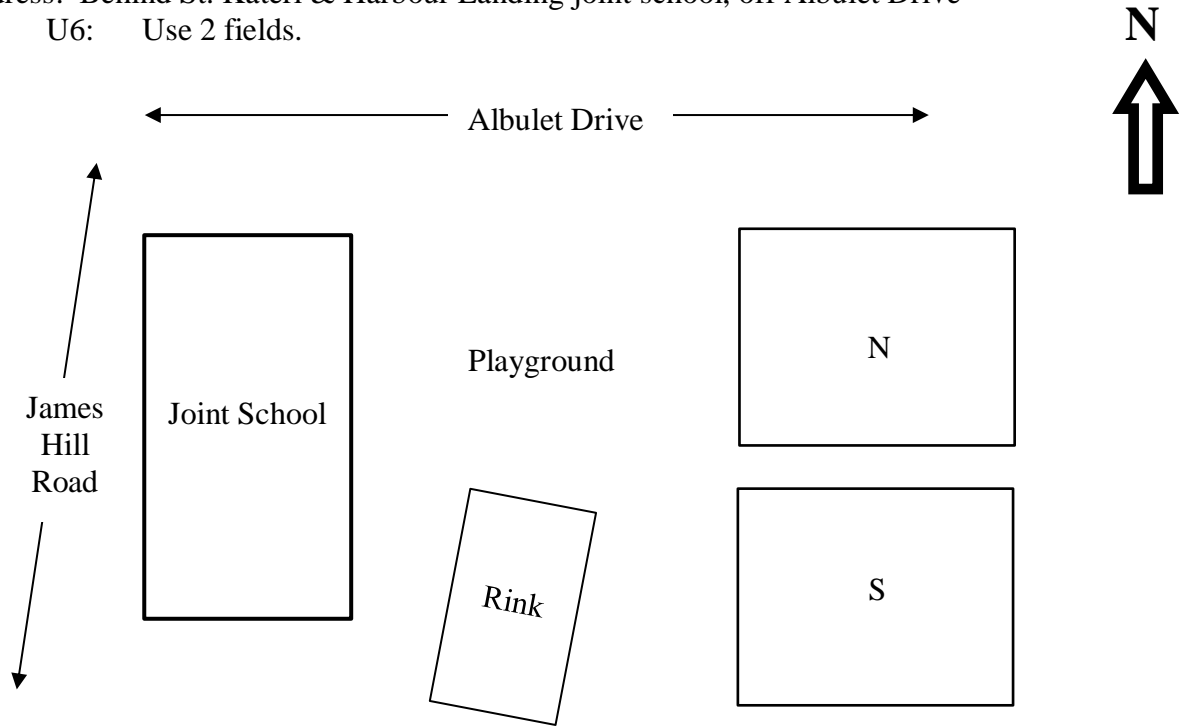

Address: Shannon Road in Whitmore Park, enter Shannon Road by Grant Road School (Park is also visible from off-ramp from TransCanada Highway to Albert Street South)

U6 Boys: Use 2 fields.

U8 boys: Use 1 field

GROOME PARK

Address: Harbour Landing Drive just North of Gordon Road

U5: Use 2 fields.

U14: Use full field.

HAVILLAND PARK

Address: Tutor Way and James Hill Road in Harbour Landing

U4 & U5: Use 2 fields.

U12: Use full field.

FAIRCHILD FIELD

Address: Behind St. Kateri & Harbour Landing joint school, off Albulet Drive

U6: Use 2 fields.

REALTORS PARK EAST & WEST

Address: Montague Street and Sunset Drive in Albert Park

U8: Use 2 fields on Realtors West.

U6: Use 2 fields on Realtors East.

U19: Use whole field on Realtors West.

U12: Use full field on Realtors East.

NORSEMAN PARK

Address: Beacon Drive in Harbour Landing

U4: Use 3 fields.

U5: Use 2 fields.

U8: Use 2 fields.