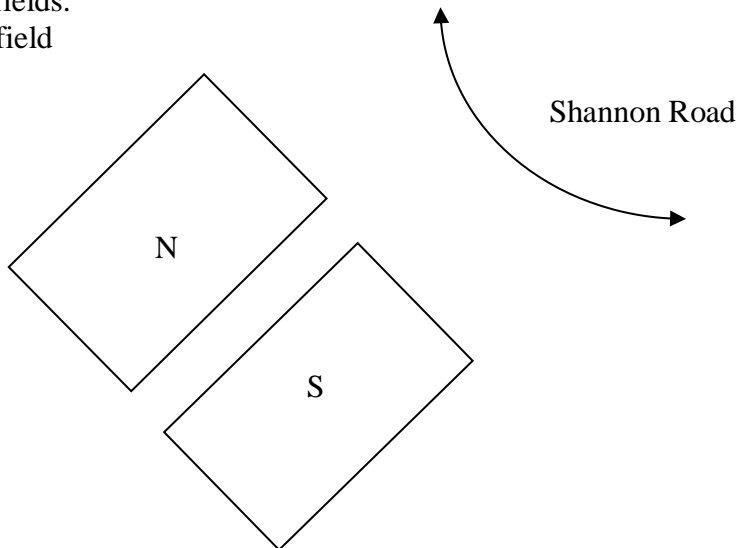

Soccer Fields for SRCS 2019

KINSMEN PARK SOUTH

Address: King's Road in South Lakeview (South of Hill Avenue)

U8 Boys: Use 2 fields (use own black nets)

U10: Use 2 fields (nets will be set up).

RICHARDSON PARK

Address: Shannon Road in Whitmore Park, enter Shannon Road by Grant Road School (Park is also visible from off-ramp from TransCanada Highway to Albert Street South)

U6 Boys: Use 2 fields.

U8 boys: Use 1 field

GROOME PARK

Address: Harbour Landing Drive just North of Gordon Road

U5: Use 2 fields.

U14: Use full field.

HAVILLAND PARK

Address: Tutor Way and James Hill Road in Harbour Landing

U4 & U5: Use 2 fields.

U12: Use full field.

U6: Use 2 fields on Realtors East.

U19: Use whole field on Realtors West.

U12: Use full field on Realtors East.

NORSEMAN PARK

Address: Beacon Drive in Harbour Landing

U4: Use 3 fields.

U5: Use 2 fields.

U8: Use 2 fields.