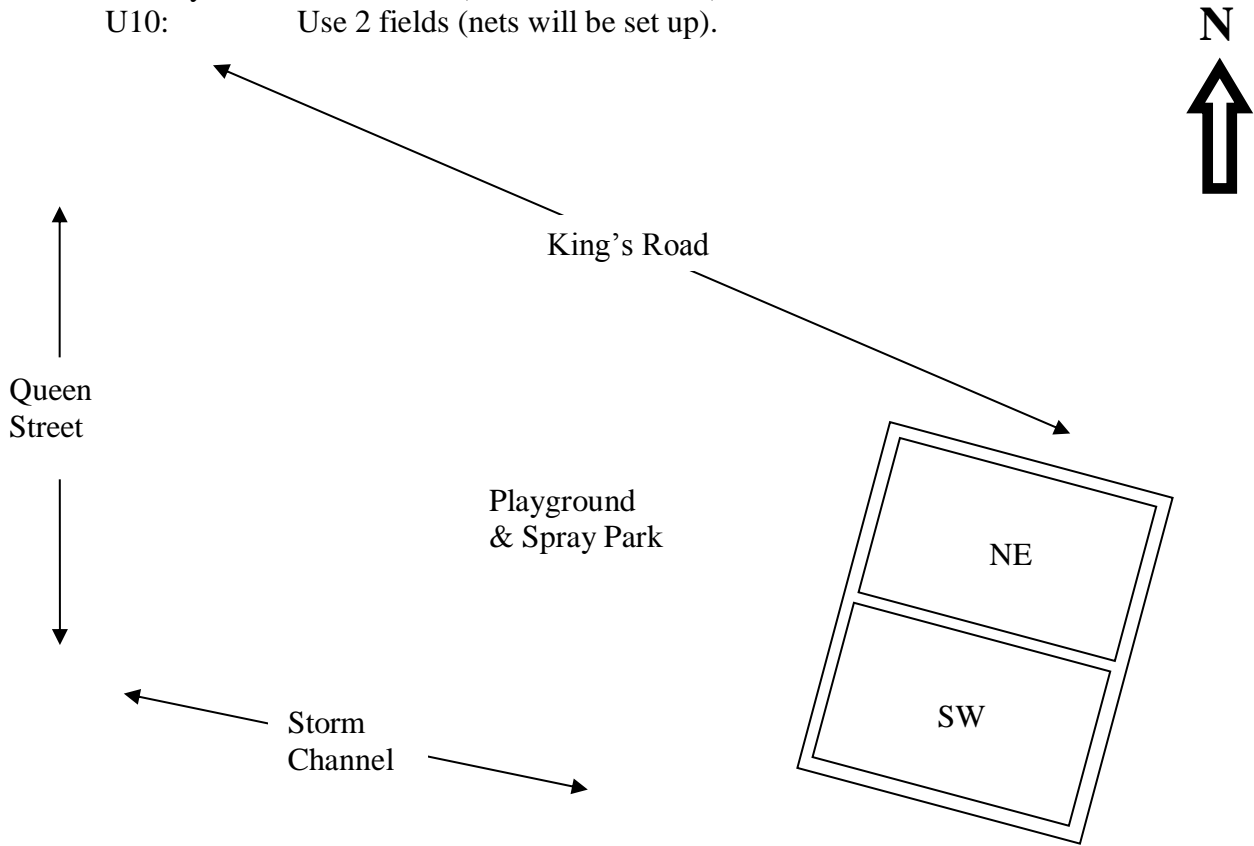

Soccer Fields for SRCS 2019

KINSMEN PARK SOUTH

Address: King's Road in South Lakeview (South of Hill Avenue)

U8 Boys: Use 2 fields (use own black nets)

U10: Use 2 fields (nets will be set up).

RICHARDSON PARK

Address: Shannon Road in Whitmore Park, enter Shannon Road by Grant Road School (Park is also visible from off-ramp from TransCanada Highway to Albert Street South)

U6 Boys: Use 2 fields.

U8 boys: Use 1 field

GROOME PARK

Address: Harbour Landing Drive just North of Gordon Road

U5: Use 2 fields.

U14: Use full field.

HAVILLAND PARK

Address: Tutor Way and James Hill Road in Harbour Landing

U4 & U5: Use 2 fields.

U12: Use full field.

FAIRCHILD FIELD

Address: Behind St. Kateri & Harbour Landing joint school, off Albulet Drive

U6: Use 2 fields.

REALTORS PARK EAST & WEST

Address: Montague Street and Sunset Drive in Albert Park

U8: Use 2 fields on Realtors West.