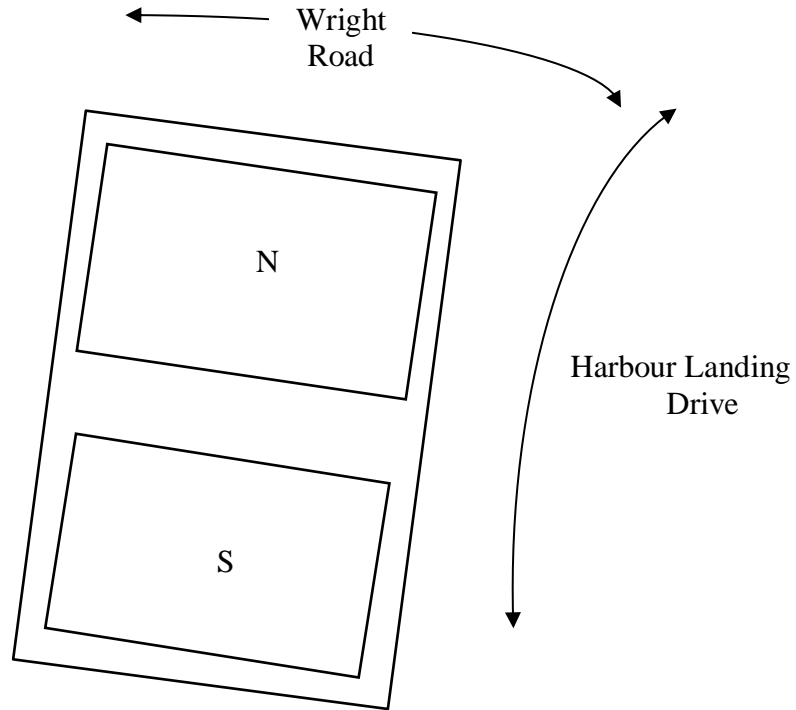

Soccer Fields for SRCS 2019

KINSMEN PARK SOUTH

Address: King's Road in South Lakeview (South of Hill Avenue)

U8 Boys: Use 2 fields (use own black nets)

U10: Use 2 fields (nets will be set up).

RICHARDSON PARK

Address: Shannon Road in Whitmore Park, enter Shannon Road by Grant Road School (Park is also visible from off-ramp from TransCanada Highway to Albert Street South)

U6 Boys: Use 2 fields.

U8 boys: Use 1 field

GROOME PARK

Address: Harbour Landing Drive just North of Gordon Road

U5: Use 2 fields.

U14: Use full field.

HAVILLAND PARK

Address: Tutor Way and James Hill Road in Harbour Landing

U4 & U5: Use 2 fields.

U12: Use full field.

FAIRCHILD FIELD

Address: Behind St. Kateri & Harbour Landing joint school, off Albulet Drive

U6: Use 2 fields.

REALTORS PARK EAST & WEST

Address: Montague Street and Sunset Drive in Albert Park

U8: Use 2 fields on Realtors West.