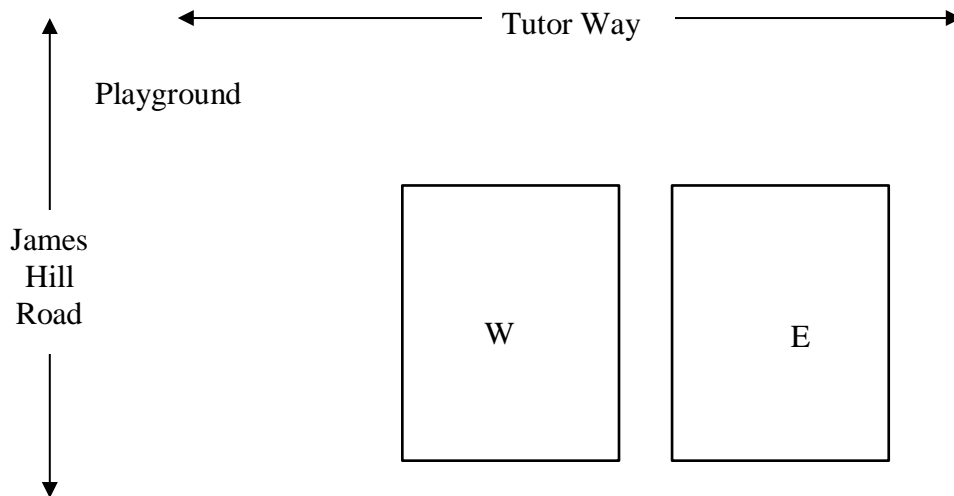

Address: Shannon Road in Whitmore Park, enter Shannon Road by Grant Road School (Park is also visible from off-ramp from TransCanada Highway to Albert Street South)

U6 Boys: Use 2 fields.

U8 boys: Use 1 field

GROOME PARK

Address: Harbour Landing Drive just North of Gordon Road

U5: Use 2 fields.

U14: Use full field.

HAVILLAND PARK

Address: Tutor Way and James Hill Road in Harbour Landing

U4 & U5: Use 2 fields.

U12: Use full field.

FAIRCHILD FIELD

Address: Behind St. Kateri & Harbour Landing joint school, off Albulet Drive

U6: Use 2 fields.

REALTORS PARK EAST & WEST

Address: Montague Street and Sunset Drive in Albert Park

U8: Use 2 fields on Realtors West.

U6: Use 2 fields on Realtors East.

U19: Use whole field on Realtors West.

U12: Use full field on Realtors East.

NORSEMAN PARK

Address: Beacon Drive in Harbour Landing

U4: Use 3 fields.

U5: Use 2 fields.

U8: Use 2 fields.