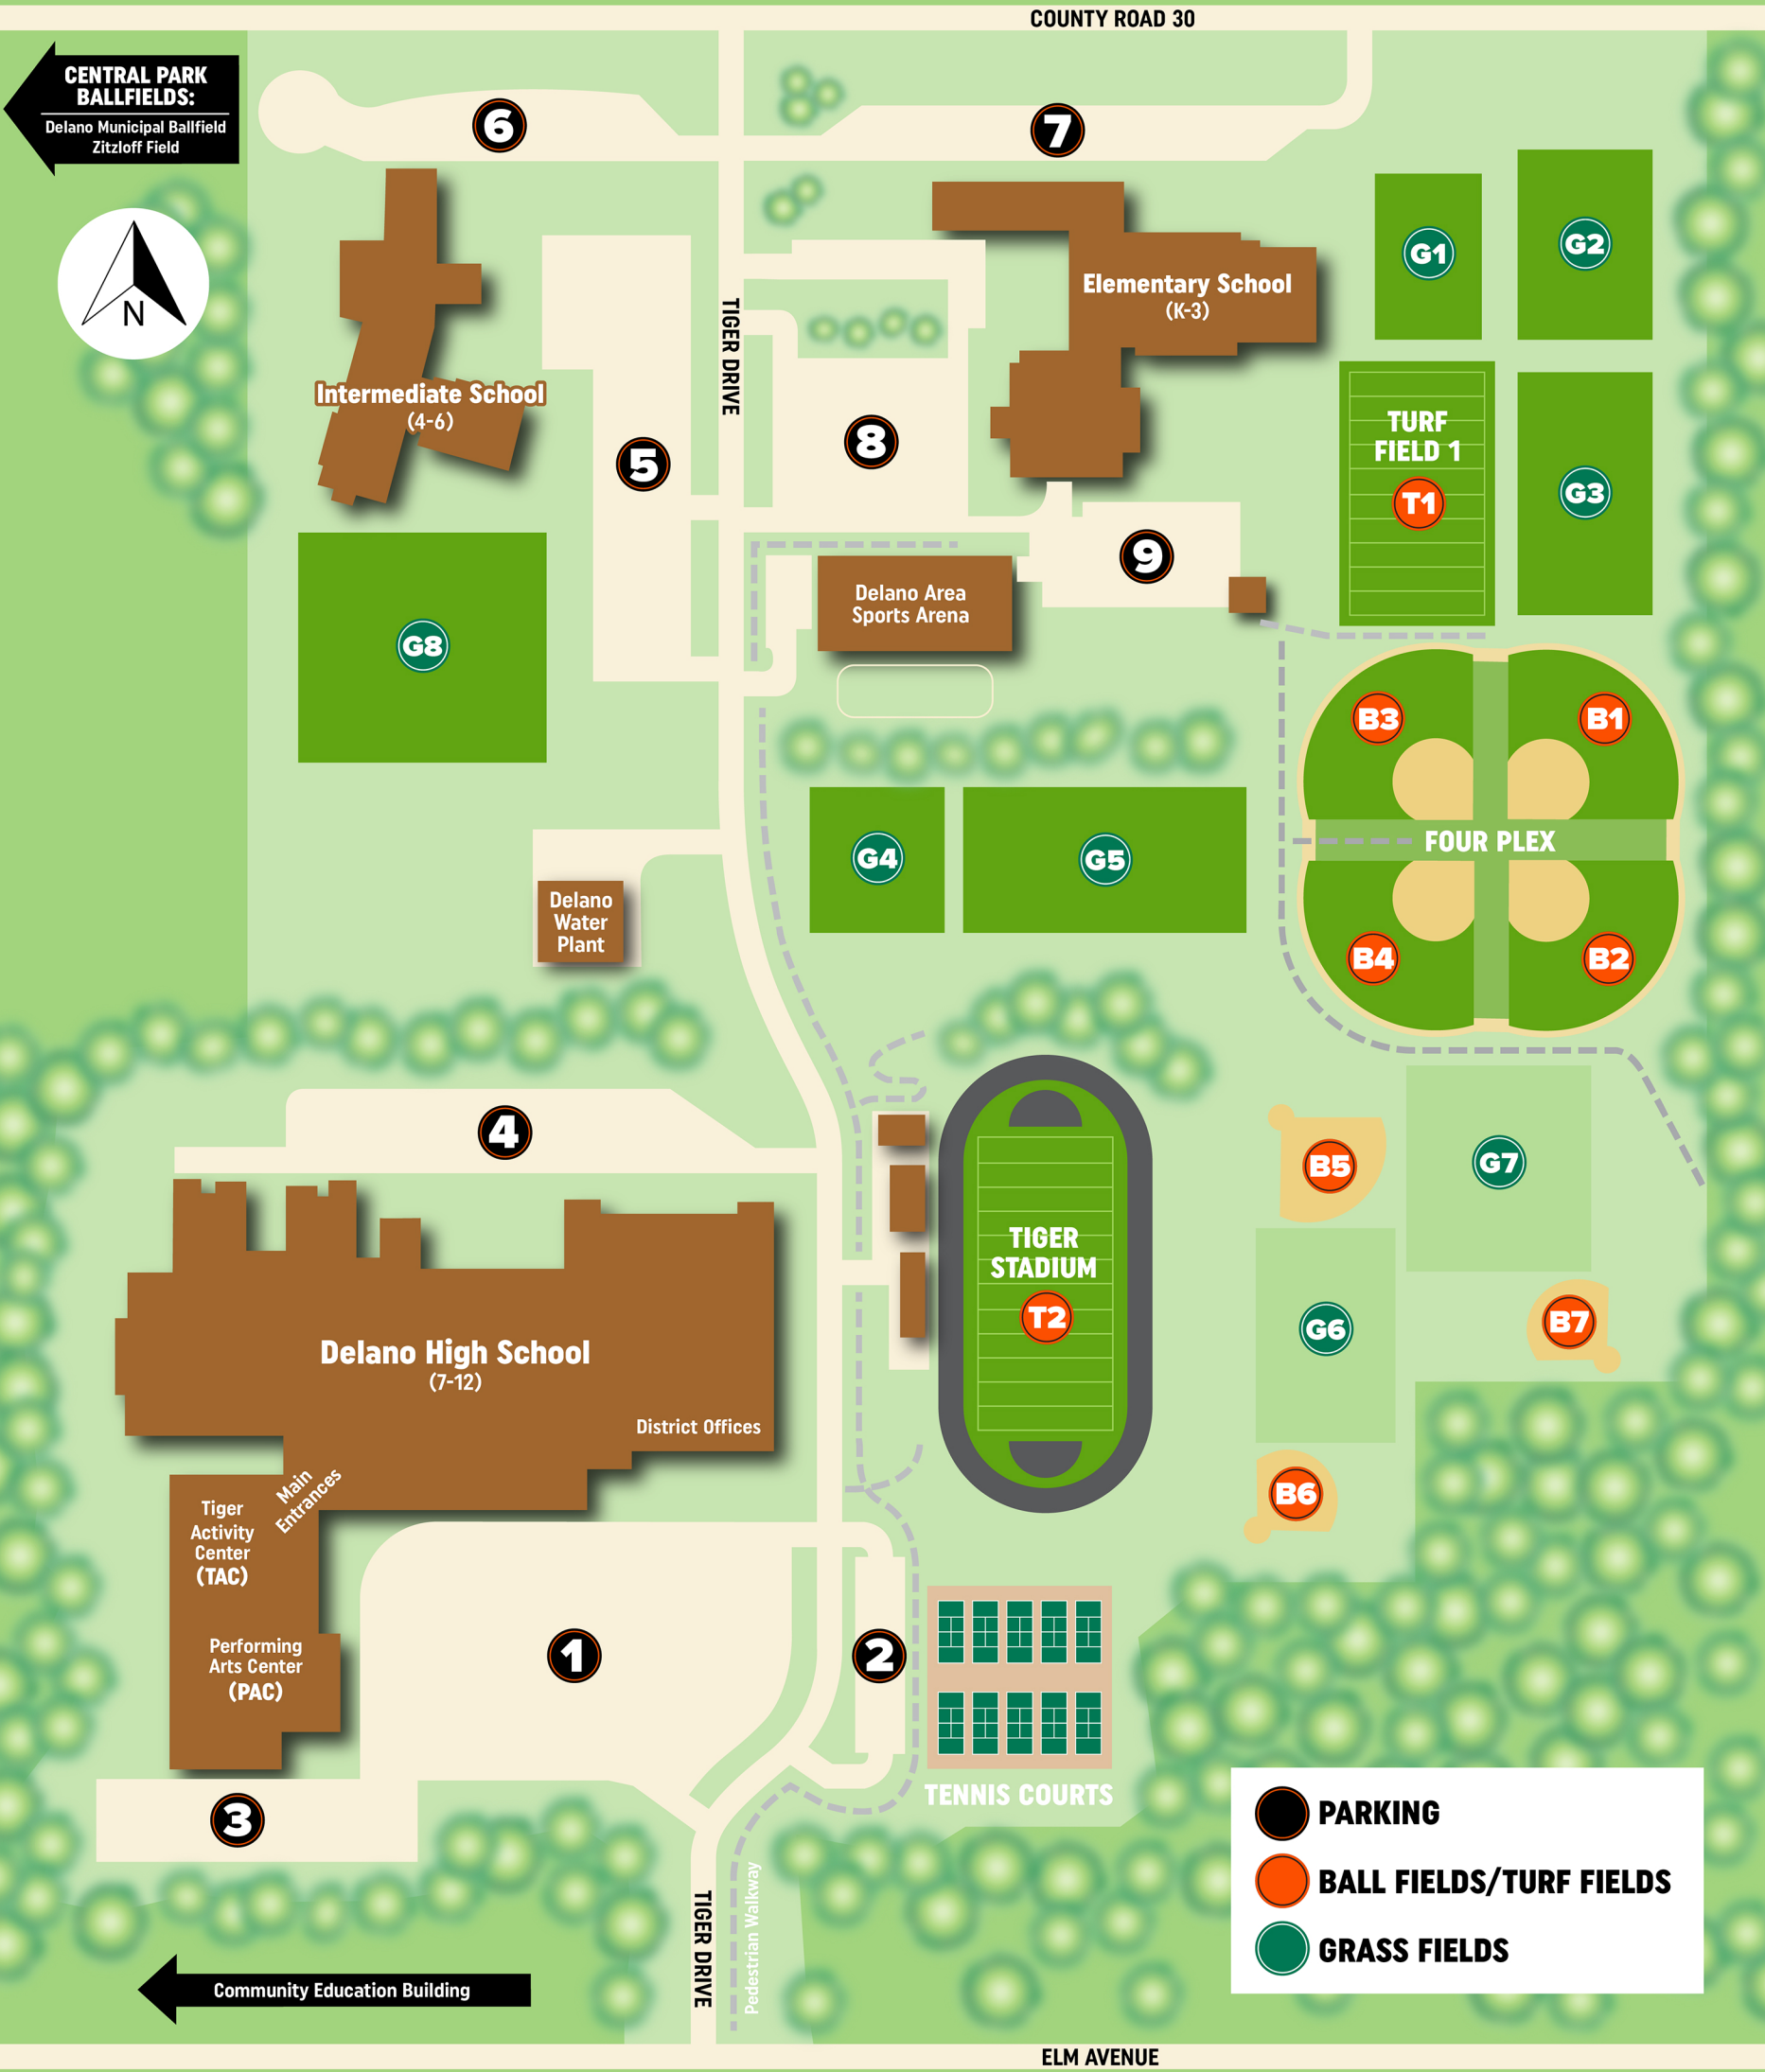

Delano Schools Campus

COUNTY ROAD 30

CENTRAL PARK BALLFIELDS:
Delano Municipal Ballfield
Zitzloff Field

6

7

Intermediate School
(4-6)

Elementary School
(K-3)

G1

Delano Area
Sports Arena

G8

B3

B1

FOUR PLEX

G4

G5

B4

District Offices

G6

B7

Tiger
Activity
Center
(TAC)

Main
Entrances

Performing
Arts Center
(PAC)

1

2

TENNIS COURTS

B6

3

Community Education Building

TIGER DRIVE

Pedestrian Walkway

ELM AVENUE

- PARKING
- BALL FIELDS/TURF FIELDS
- GRASS FIELDS