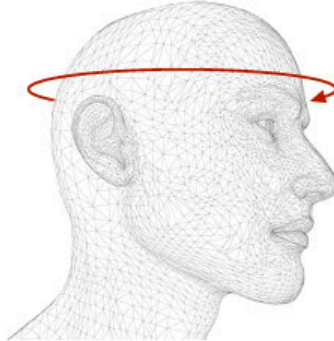

HOW TO CHOOSE YOUR HELMET SIZE

HOW TO MEASURE YOUR HEAD

Wrap a measuring tape around your head, just above the eyebrows. Note your size at the point of overlap.

If you do not have a measuring tape, simply use a piece of string and mark the point of overlap, then measure the string.

Use the size chart to establish the size helmet you should wear.

Please view our [full return policy](#) to understand why proper size is important.

SIZE CHART

SIZE	HEAD CIRCUMFERENCE
S	Up to 20 3/8"
M	20 3/8" - 22"
L	22" - 23 1/2"
XL	23 1/2" and up

If you are between helmet sizes, choose the smaller size.

Due to varying head shapes, sizes are only RECOMMENDATIONS.