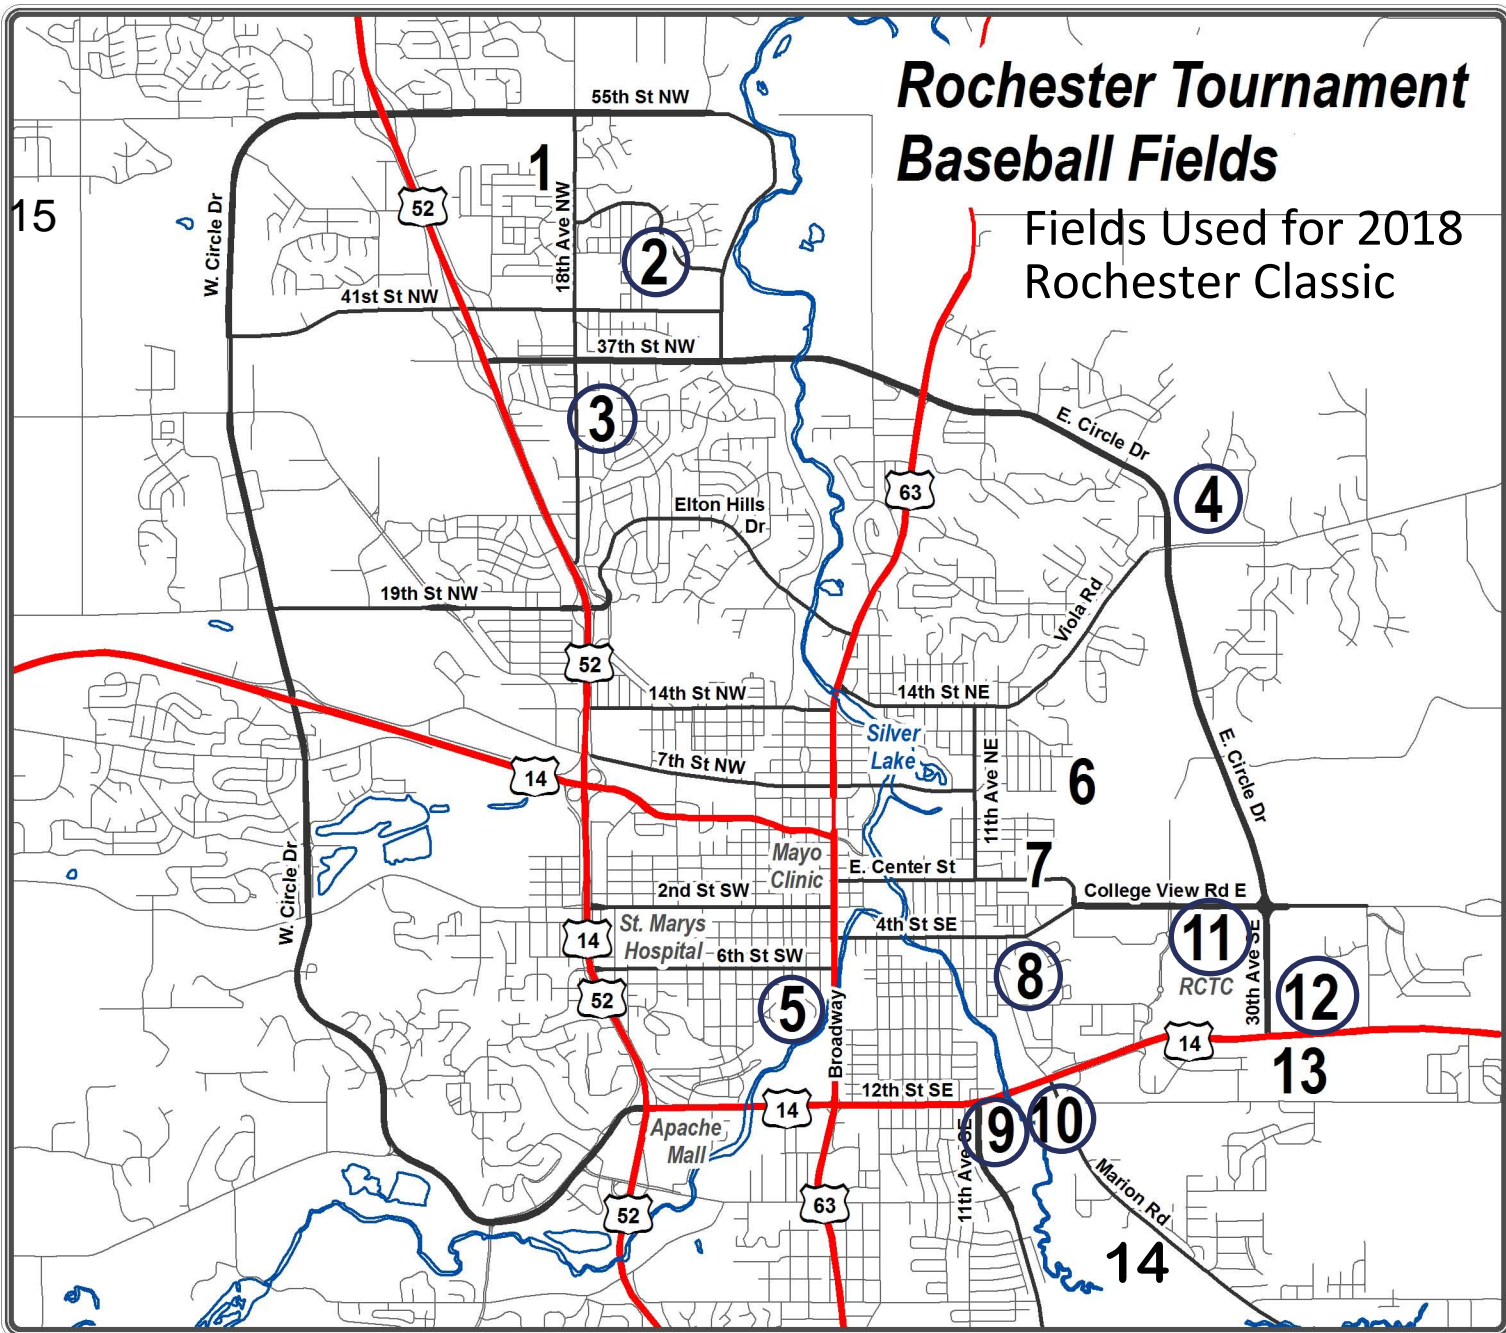

Rochester Tournament Baseball Fields

Fields Used for 2018 Rochester Classic

1. Kings Run

1901 50th Street NW

2. Hudson/Watson

1000 Essex Parkway NW

3. John Adams

1525 31st Street NW

4. Century High School

2525 Viola Road NE

5. Soldier's Field

3rd Avenue & 7th Street SW

6. Quarry Hill Park South

1909 9th Street NE

7. East Park Field

Intersection of E.Center St & 15th Ave SE

8. Homestead Park

1481 8&1/2 Street SE

9. Mayo High School

1420 11th Avenue SE

10. Bear Creek Field

1237 Marion Road SE

11. Rochester Baseball Complex

Collegeview Road & E Circle Drive

12. RYFSA Fields

827 36th Ave SE (NE of the intersection of 30th Ave SE & Hwy 14 East

13. Eastwood Park

3330 Hwy 14 E

14. McQuillan Fields

1655 Marion Road SE
Rochester, MN 55904

15. Paul Field & Playground