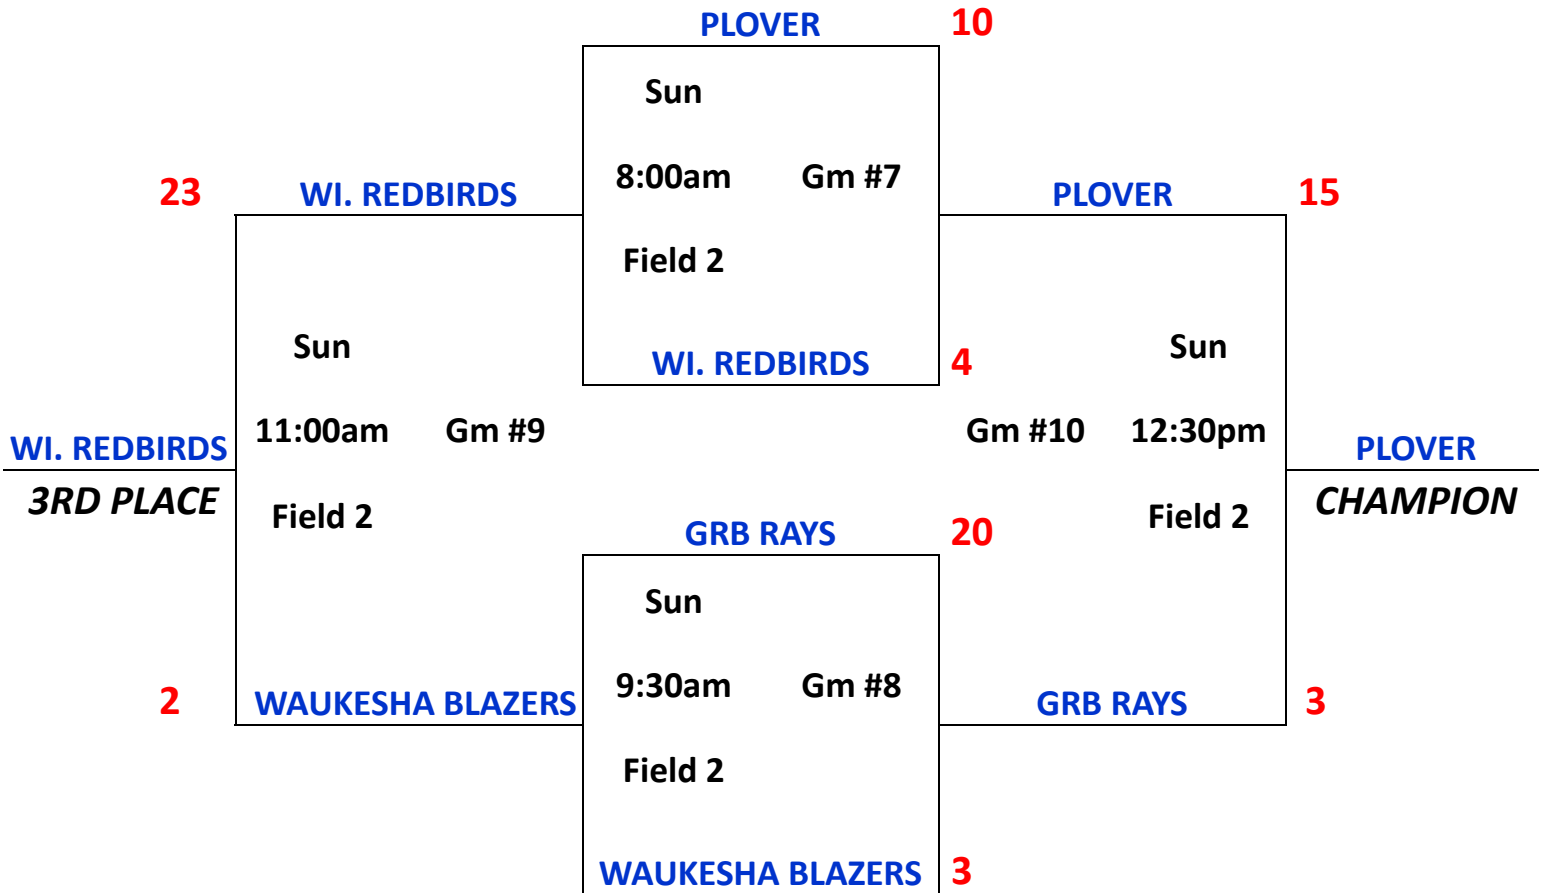

## May 19th & 20th - Madison, WI

**10U**

W	POOL A	L
II	GRB Rays	I
I	Waukesha Blazers	II
III	Plover	
	Wisconsin Redbirds	III

**10U**

### Pool A Schedule

Game #	Team 1	Score	Team 2	Score	Date	Time	Field
1	<b>GRB Rays</b>	9	Wisconsin Redbirds	0	Sat	8:00am	3
2	Waukesha Blazers	0	<b>Plover</b>	22	Sat	9:30am	3
3	GRB Rays	1	<b>Plover</b>	8	Sat	11:00am	3
4	<b>Waukesha Blazers</b>	10	Wisconsin Redbirds	9	Sat	12:30pm	3
5	<b>Plover</b>	6	Wisconsin Redbirds	1	Sat	2:00pm	3
6	<b>GRB Rays</b>	18	Waukesha Blazers	3	Sat	3:30pm	3

### FIELD KEY

**Fields 1-3: [Goodman Sports Complex @ Madison College](#)**

\*\*\*Updated Scores & Brackets can be found on [wisportsservices.org](http://wisportsservices.org) Fast Pitch webpage\*\*\*

Navigate to Fast Pitch page and click on "Schedule" next to tournament banner

# Championship Bracket

**10U**

**10U**