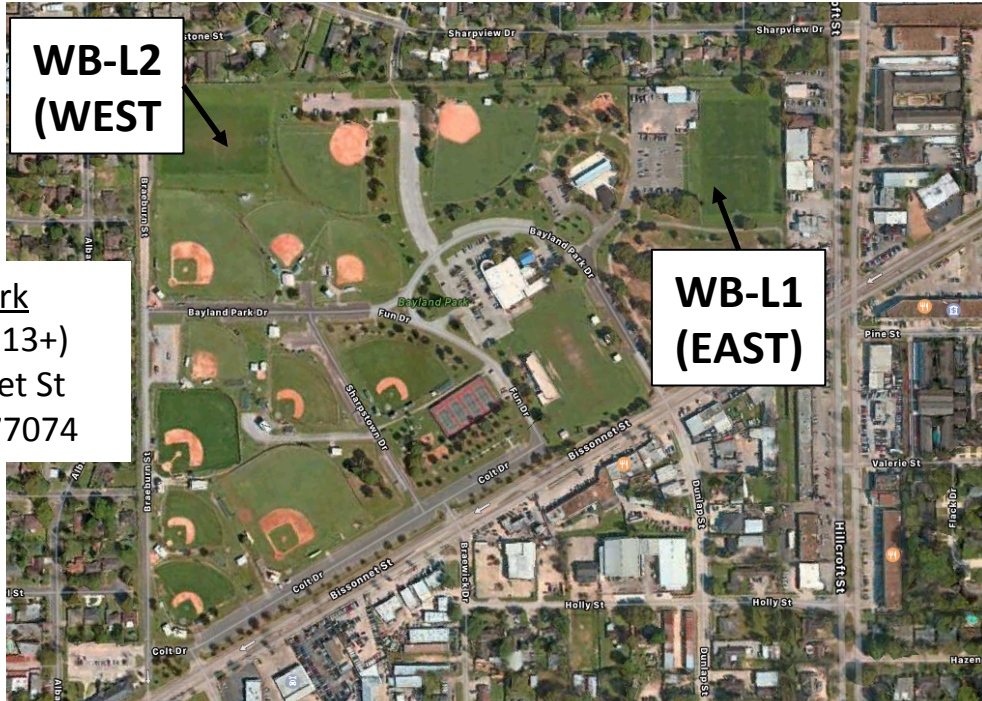

RAINOUT INFO:
www.WestburySoccer.org

Bayland Park
WB-L1/L2 (U13+)
6400 Bissonnet St
Houston, TX 77074

**WB-L2
(WEST)**

**WB-L1
(EAST)**

Ron Meek Park
WB-S1 (U11/12)
10425 Rampart St
Houston, TX 77096

WB-S1

St Philips UMC Field
WB-S3 (U9/10)
5501 Beechnut St
Houston, TX 77096

WB-S3