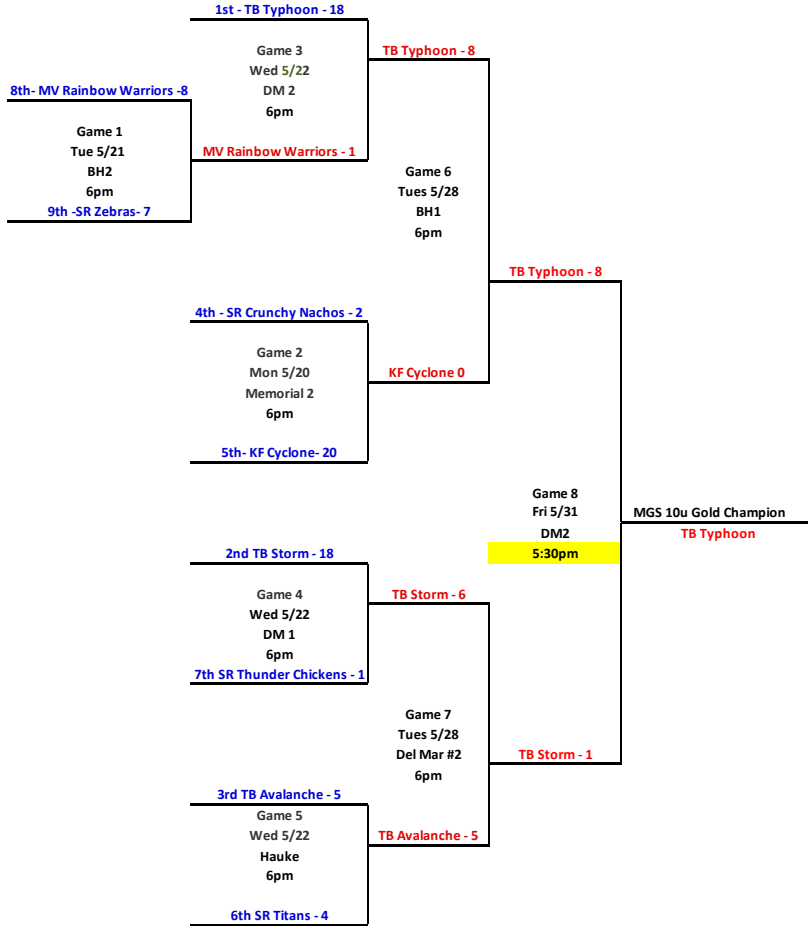

MARIN GIRLS SOFTBALL LEAGUE
PLAYOFF SCHEDULE 2019
10u

GOLD
BRACKET
9 teams

SILVER
BRACKET
8 teams