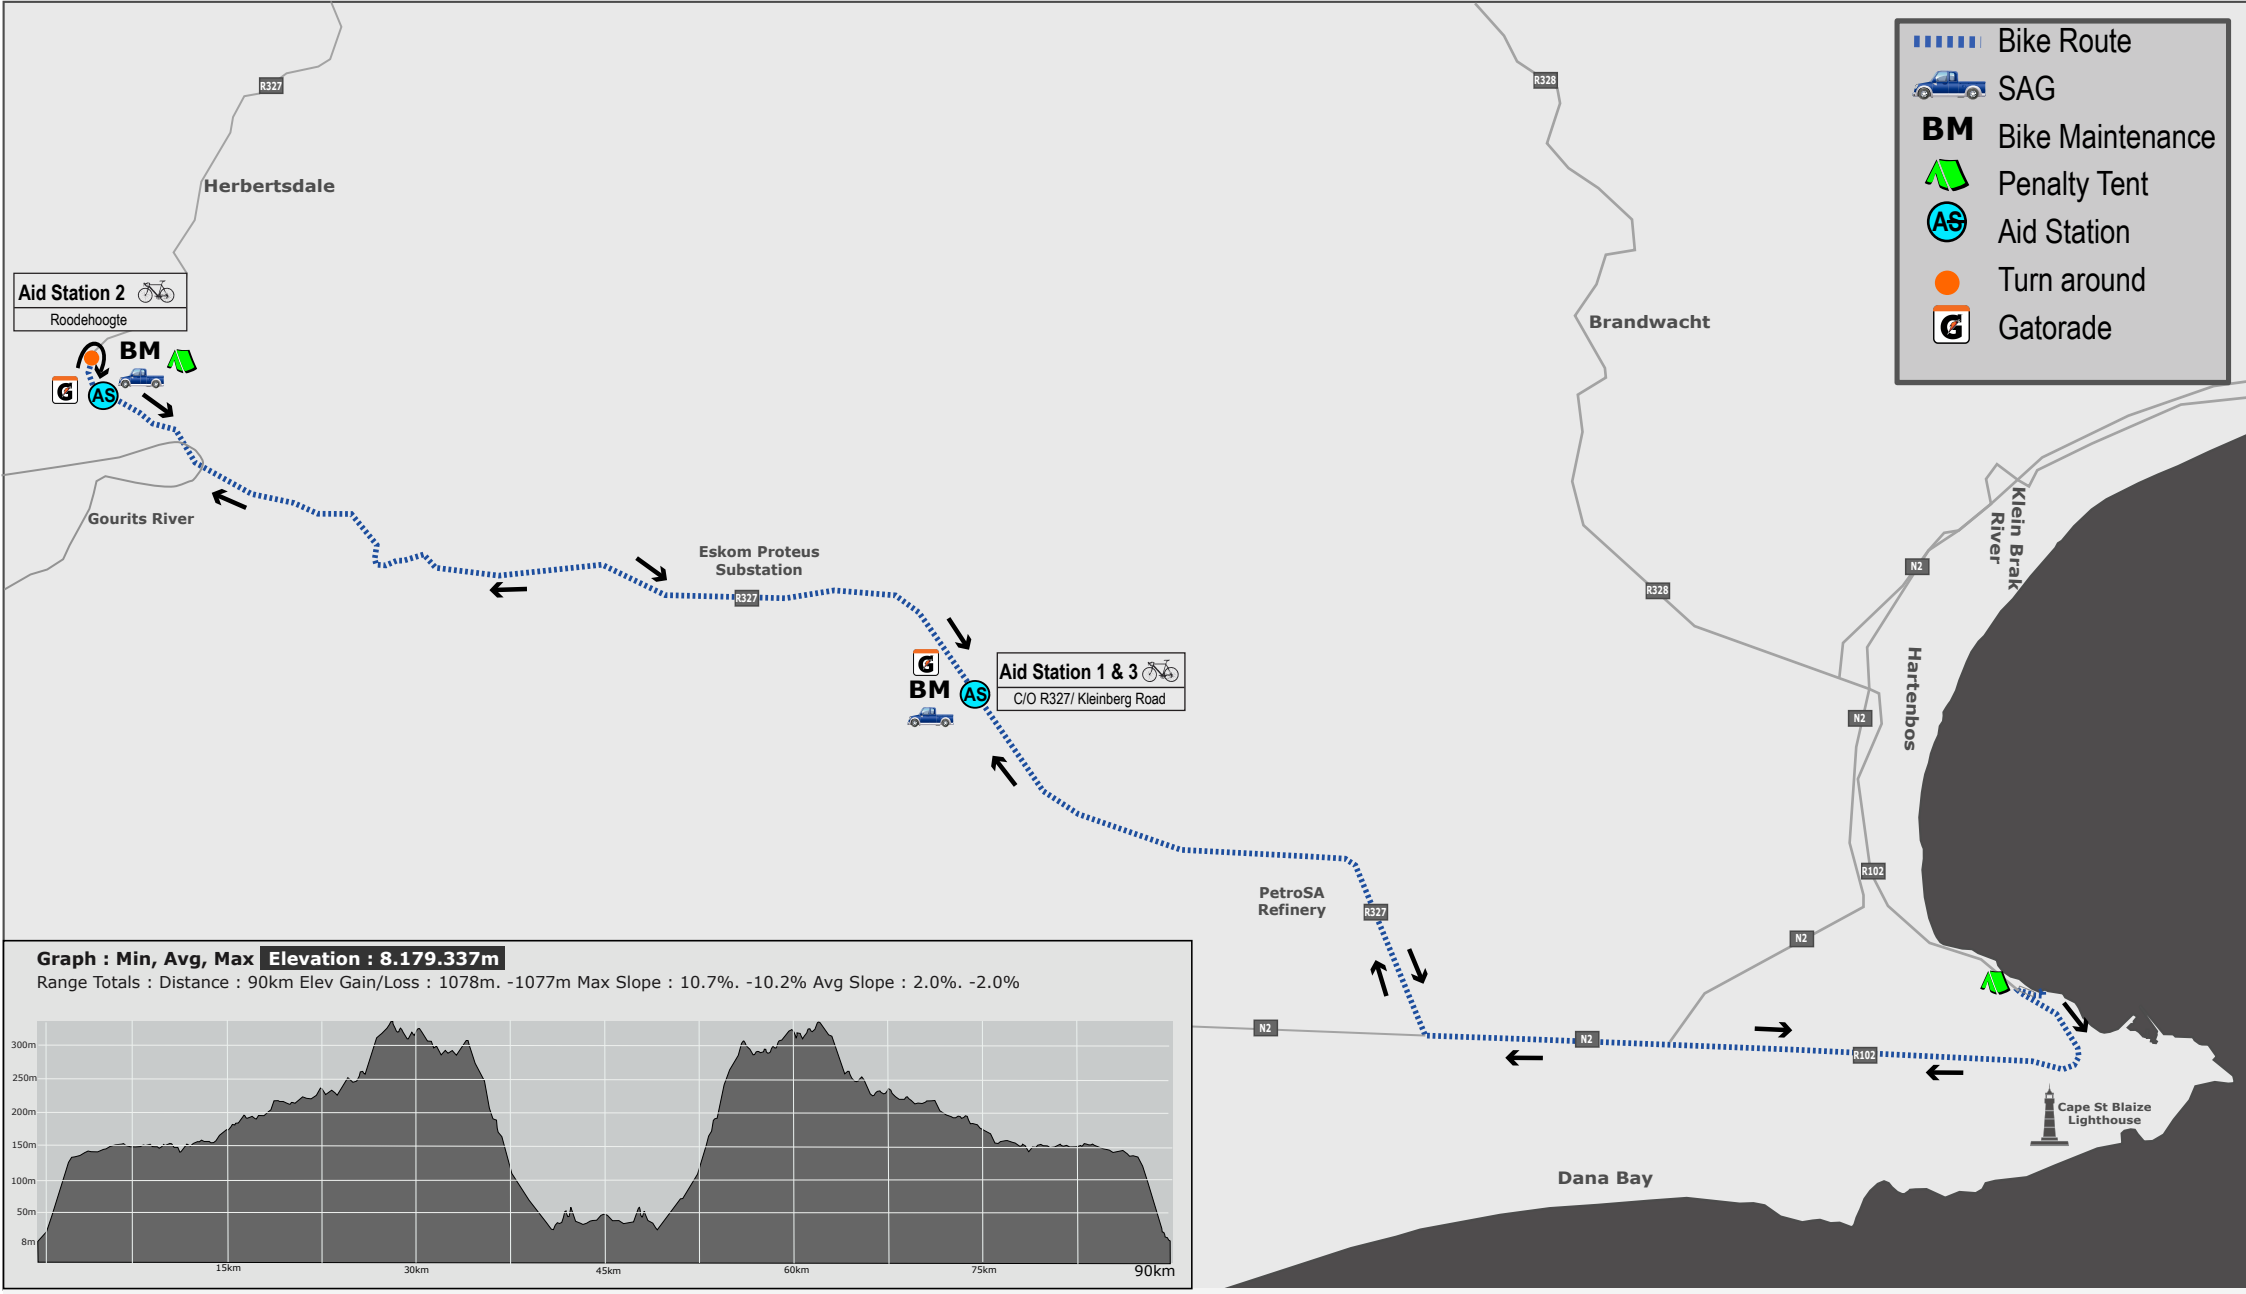

-  Bike Route
-  SAG
- BM** Bike Maintenance
-  Penalty Tent
-  Aid Station
-  Turn around
-  Gatorade

BIKE 90 km
1 Lap

Mossel Bay