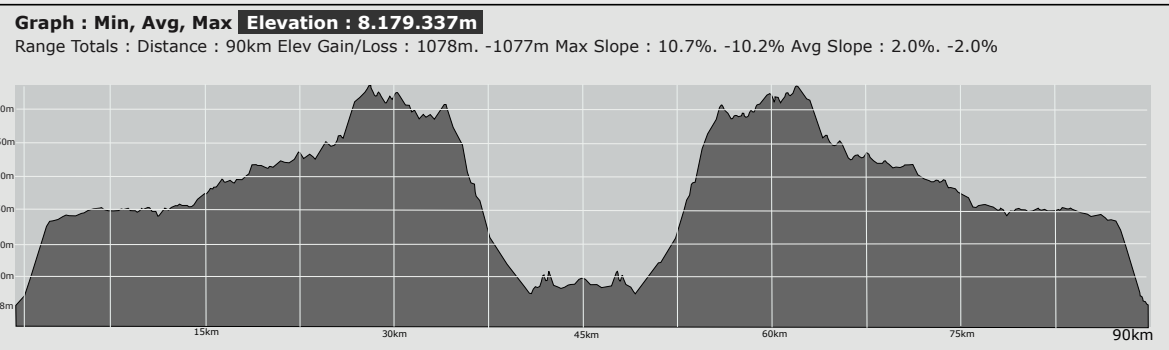

-  Bike Route
-  SAG
- BM** Bike Maintenance
-  Penalty Tent
-  Aid Station
-  Turn around
-  Gatorade

BIKE 90 km
1 Lap

Mossel Bay