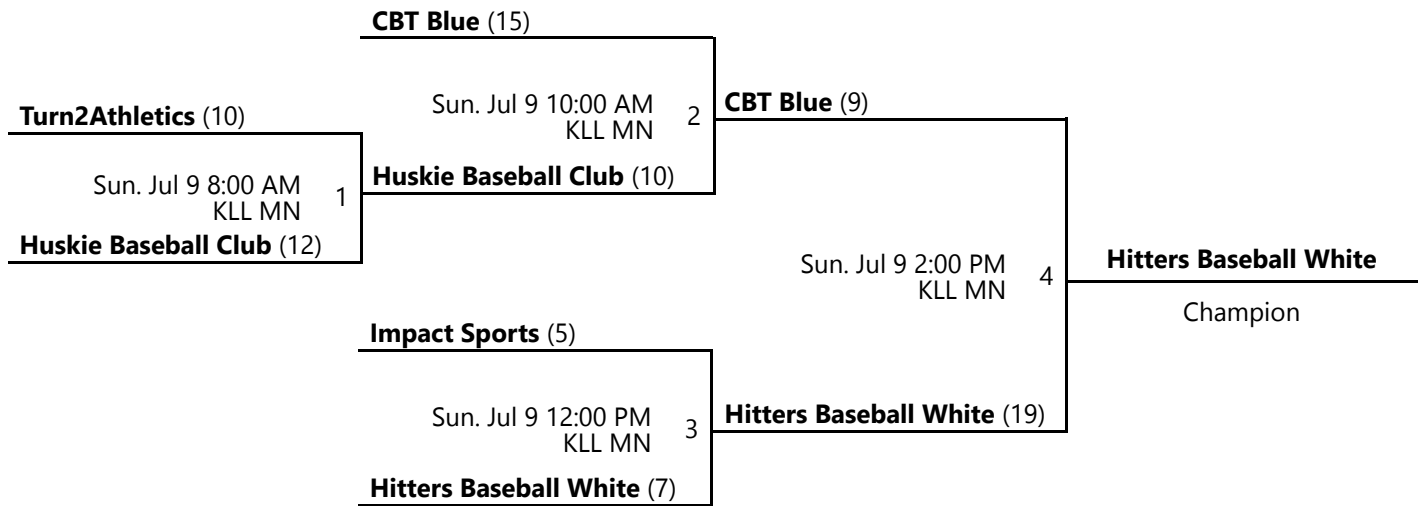

BADGERLAND MIDSUMMER CLASSIC

Jul 8-9, 2023

13U

A					
	W	L	RA	RS	
Southwest Bobcats	2	0	9	32	1st
Jefferson Jr. Eagles	1	1	23	28	2nd
Evansville Bandits	1	1	23	24	3rd
Blue Crew	1	1	23	18	4th
CBT Blue	0	2	32	8	5th

Venues

KLL - Kennedy Little League

Fields

MN - Main

Powered by Exposure Baseball Events

BADGERLAND MIDSUMMER CLASSIC 14U CHAMPIONSHIP

Jul 8-9, 2023

KLL MN - Kennedy Little League Main

Away (Top), Home (Bottom)

Revised 7/9/2023 5:47 PM - Powered by [Exposure Baseball Events](#)