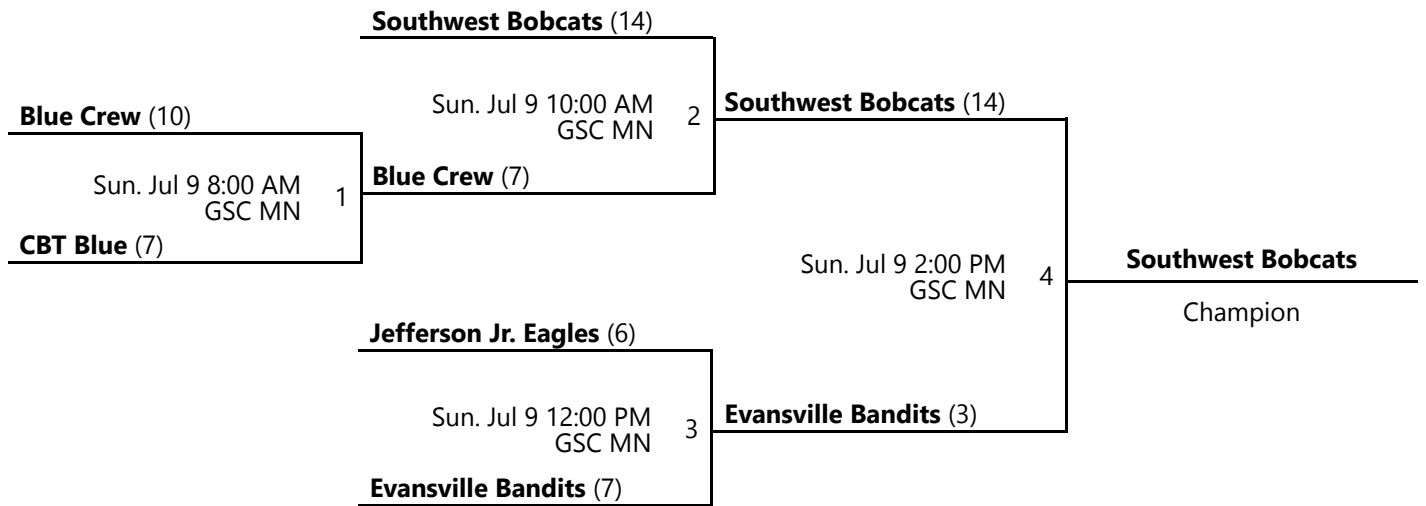

BADGERLAND MIDSUMMER CLASSIC

Jul 8-9, 2023

13U

A					
	W	L	RA	RS	
Southwest Bobcats	2	0	9	32	1st
Jefferson Jr. Eagles	1	1	23	28	2nd
Evansville Bandits	1	1	23	24	3rd
Blue Crew	1	1	23	18	4th
CBT Blue	0	2	32	8	5th

Venues

GSC - Goodman Sports Complex

Fields

MN - Main

Powered by Exposure Baseball Events

BADGERLAND MIDSUMMER CLASSIC 13U CHAMPIONSHIP

Jul 8-9, 2023

GSC MN - Goodman Sports Complex Main