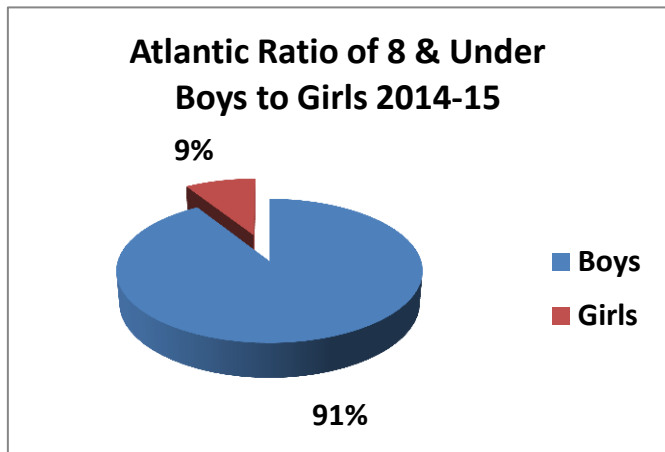

RATIO OF BOYS TO GIRLS—8 & UNDERS

Atlantic: Boys represented 91% of all 8 & under youth hockey participants, while girls represented 9%.

National: Boys represented 84% of all 8 & under youth hockey participants, while girls represented 16%.

RETENTION INCREASES WITH AGE

Youth hockey retention increases with both age and seasons accrued. While retention rates increase from 10 & under on up, the overall growth of hockey relies on acquiring more 8 & under players.

Atlantic's retention results for 2014-15 by age segment:

- 22.7% of all 4 Year Olds returned as 5 Year Olds
- 37.7% of all 5 Year Olds returned as 6 Year Olds
- 60.3% of all 6 Year Olds returned as 7 Year Olds
- 69.4% of all 7 Year Olds returned as 8 Year Olds
- 81.1% of all 10 & Under returned in 2014-15
- 85.8% of all 12 & Under returned in 2014-15
- 89.9% of all 14 & Under returned in 2014-15

National Average 37.4%
National Average 55.2%
National Average 70.1%
National Average 77.2%

National Average 86.0%
National Average 91.6%
National Average 94.5%