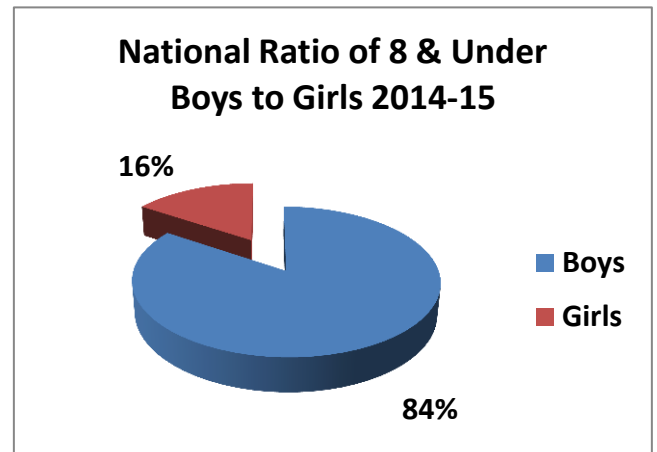

RATIO OF BOYS TO GIRLS—8 & UNDERS

Atlantic: Boys represented 91% of all 8 & under youth hockey participants, while girls represented 9%.

National: Boys represented 84% of all 8 & under youth hockey participants, while girls represented 16%.

RETENTION INCREASES WITH AGE

Youth hockey retention increases with both age and seasons accrued. While retention rates increase from 10 & under on up, the overall growth of hockey relies on acquiring more 8 & under players.

Atlantic's retention results for 2014-15 by age segment:

- 22.7% of all 4 Year Olds returned as 5 Year Olds
- 37.7% of all 5 Year Olds returned as 6 Year Olds
- 60.3% of all 6 Year Olds returned as 7 Year Olds
- 69.4% of all 7 Year Olds returned as 8 Year Olds
- 81.1% of all 10 & Under returned in 2014-15
- 85.8% of all 12 & Under returned in 2014-15
- 89.9% of all 14 & Under returned in 2014-15

National Average 37.4%
National Average 55.2%
National Average 70.1%
National Average 77.2%

National Average 86.0%
National Average 91.6%
National Average 94.5%