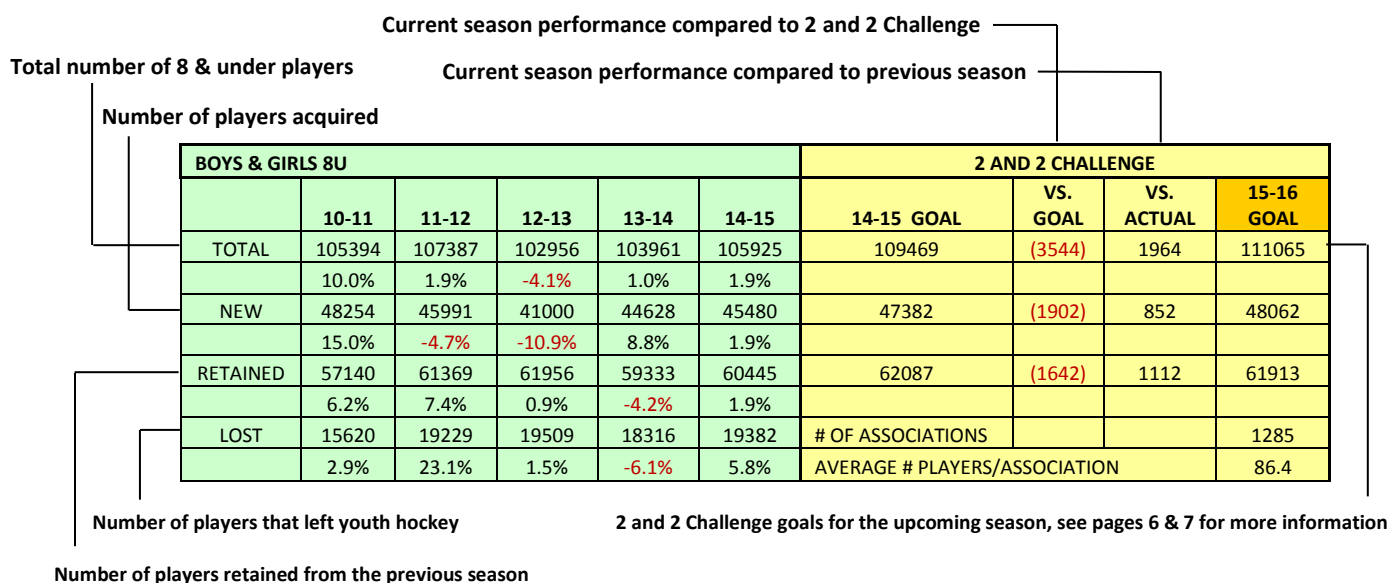

By increasing the number of players at the 8 & under age level, associations are positively impacting growth at the older age levels. The table below demonstrates that recent growth at the 8 & under age level is improving the larger 9 to 14 age groups, thus supplementing long-term growth.

TOTAL BOYS & GIRLS HOCKEY PARTICIPATION: AGES 9 THROUGH 14

	2010-11	2011-12	2012-13	2013-14	2014-15
Participants	171,826	174,884	175,867	177,906	181,107
% increase	1.7%	1.8%	0.6%	1.2%	1.8%

Putting growth initiatives into action requires a coordinated effort between USA Hockey national staff and local youth hockey volunteers. In an effort to work more closely with local associations, USA Hockey has instituted the 2 and 2 Challenge. The 2 and 2 Challenge, further explained on page 5, is a comprehensive program that utilizes existing national growth programs, resources, and tools to help youth hockey leaders grow participation with their local associations. To achieve these growth goals, the 2 and 2 Challenge asks participating associations to add two new players and retain two additional players than the previous season’s total.

Combining established growth initiatives with USA Hockey’s American Development Model will ensure greater skill development and increased participation.

HOW TO READ THE DATA CHARTS IN THIS REPORT