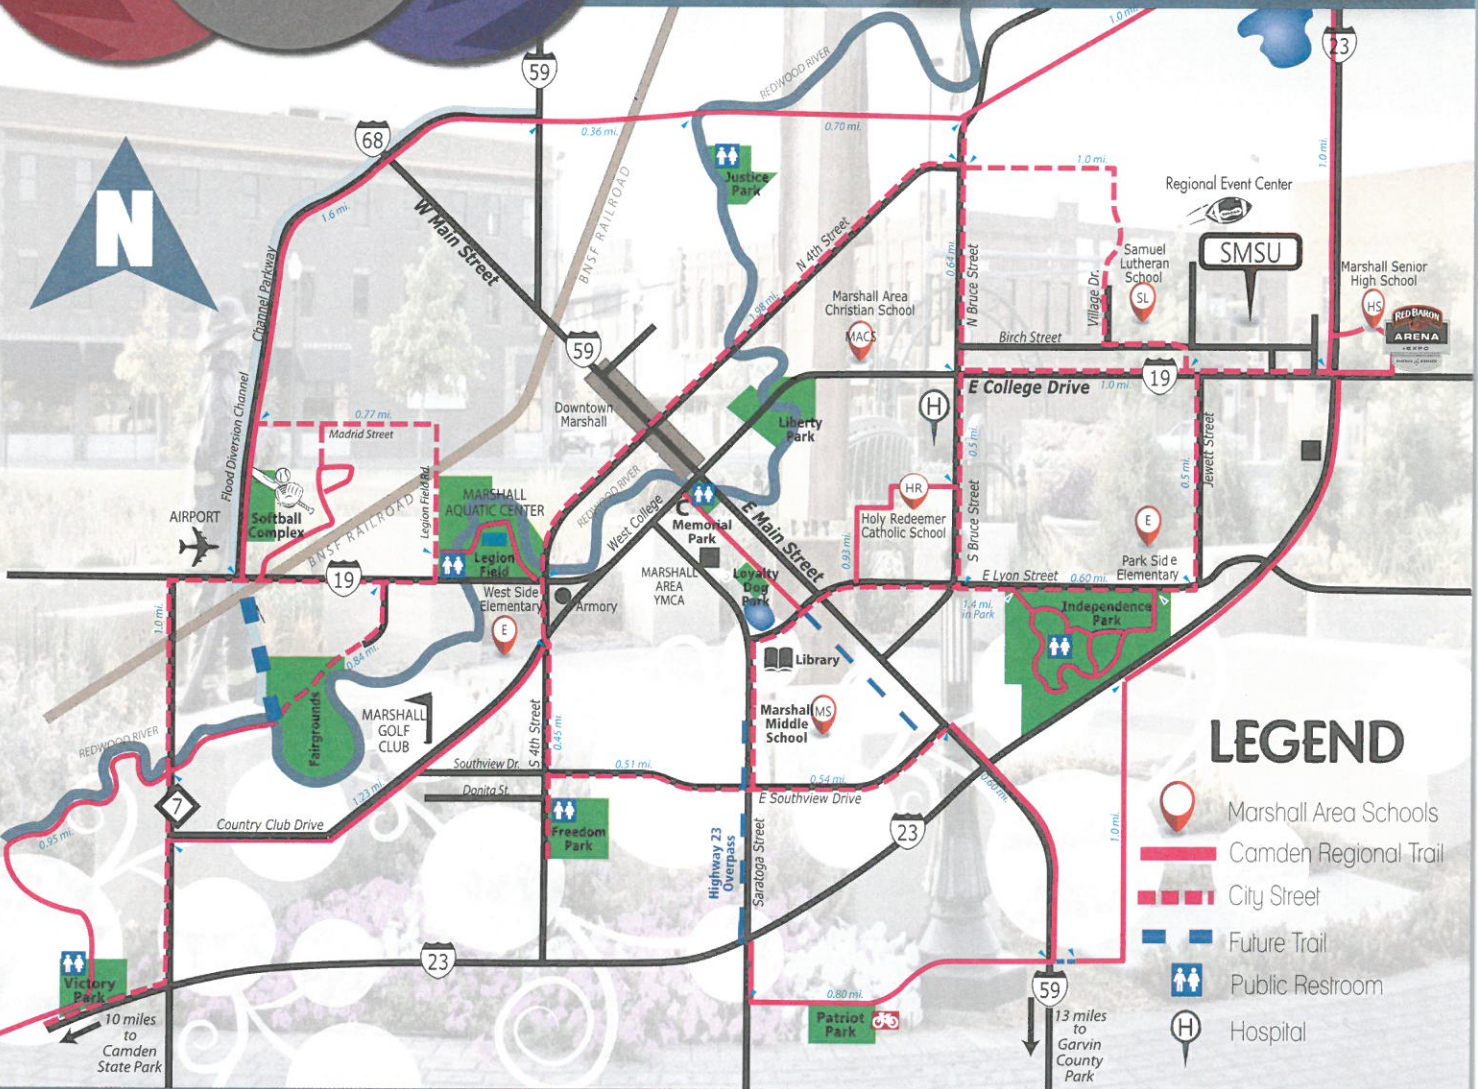

## LEGEND

- Marshall Area Schools
- Camden Regional Trail
- City Street
- Future Trail
- Public Restroom
- Hospital

To discover more of what Marshall has to offer go to [VisitMarshallMN.com](http://VisitMarshallMN.com).

## International Dining & Sit Down Dining

Bello Cucina  
100 College Drive  
507.337.6600

El Rancho  
1419 E College Drive  
507.401.3383

Hunan Lion  
236 W Main Street  
507.532.9733

Mariachi Fiesta  
329 W Main Street  
507.532.2122

Applebee's  
1510 E College Drive  
507.532.0080

Chicken Connection  
600 E Main Street  
507.537.1988

Hitching Post  
1104 E Main Street  
507.929.2228

Marshall Golf Club  
800 Country Club Drive  
507.532.2278

## Ice Cream & Treats

Cold Stone Creamery  
1220 Susan Drive; Suite 1  
507.337.2653

Dairy Queen Brazier  
1206 E College Drive  
507.532.9350

Dairy Queen Ltd.  
401 Country Club Drive  
507.532.6404

Walnut Grove Mercantile  
1501 E Lyon Street  
507.929.3127