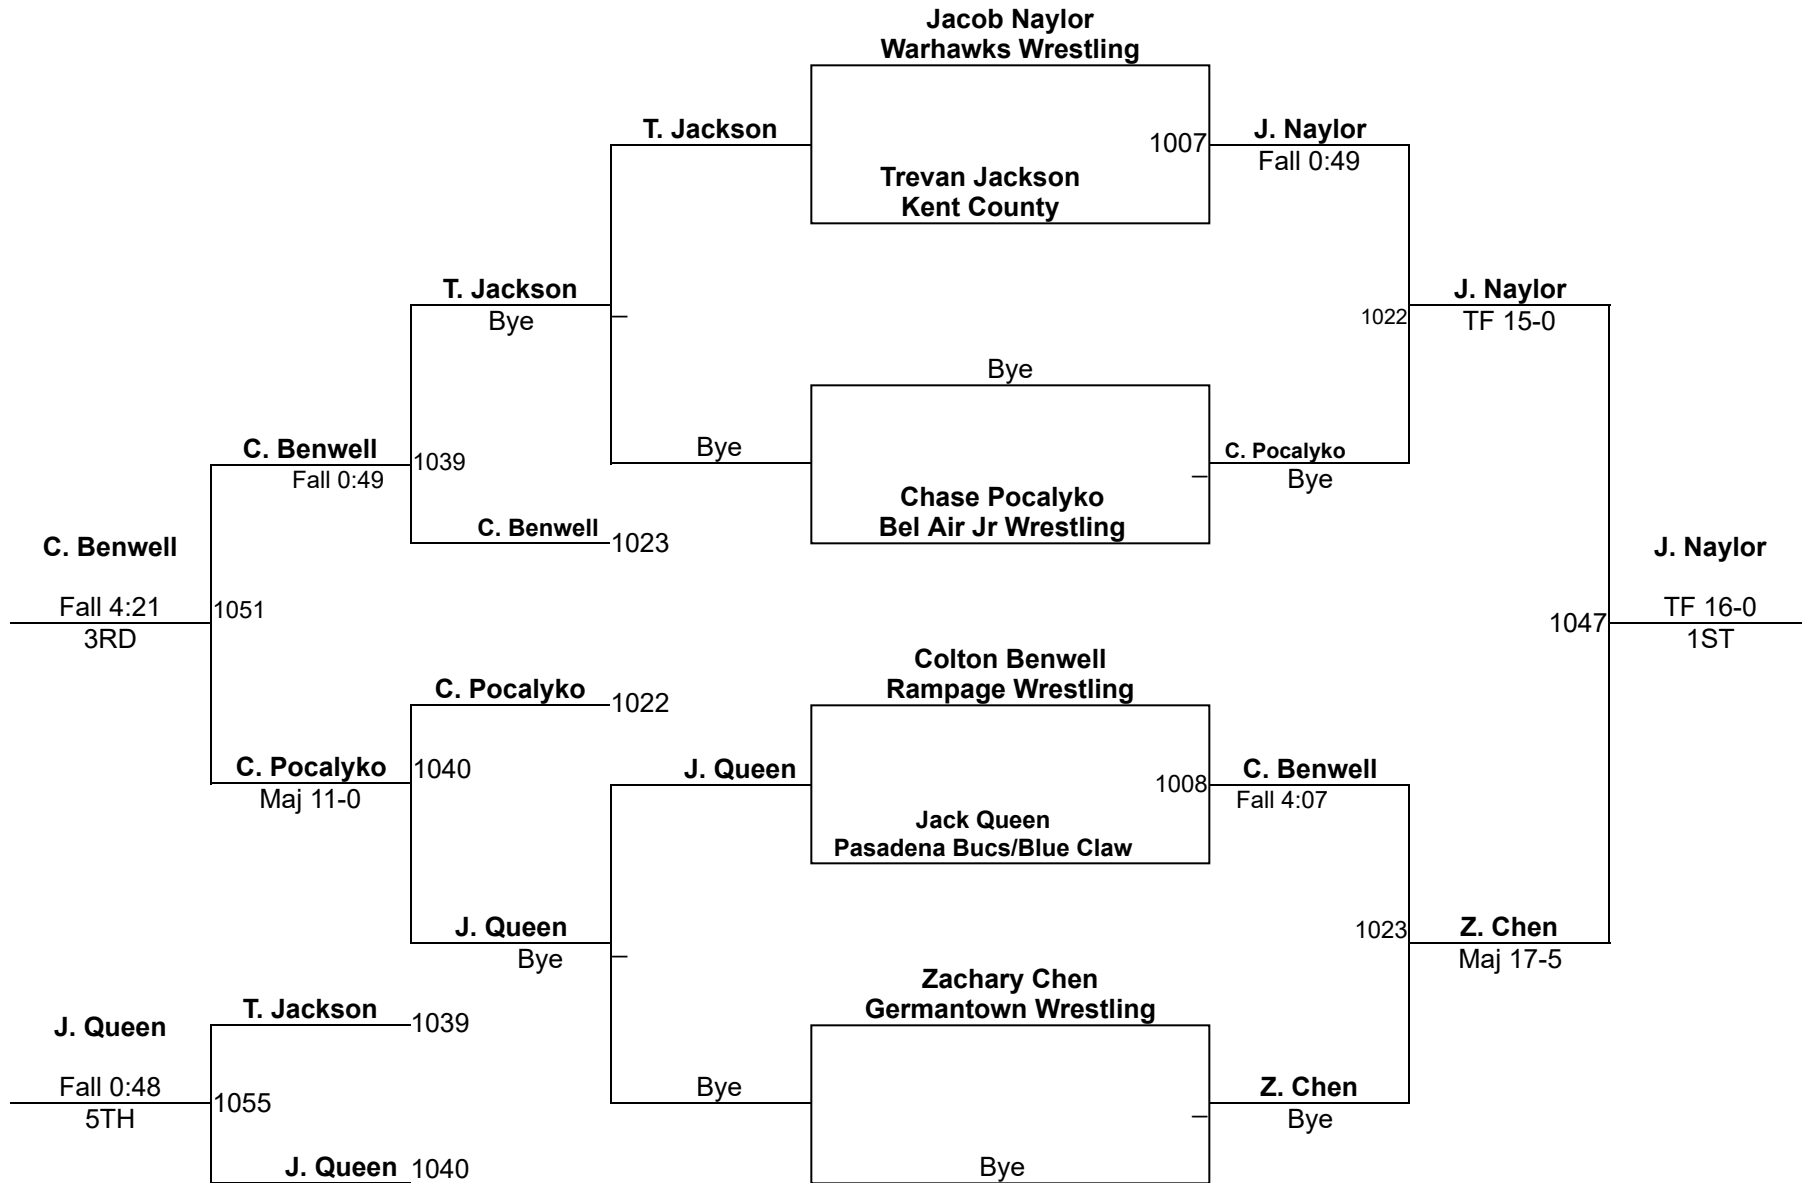

MSWA AGE/WT SERIES STATE TOURNAMENT

8U 45
Mat 1 D2

MSWA AGE/WT SERIES STATE TOURNAMENT

8U 50
Mat 1 D2

MSWA AGE/WT SERIES STATE TOURNAMENT

8U 55

Mat 1 D2

MSWA AGE/WT SERIES STATE TOURNAMENT

8U 65
Mat 2 D2

MSWA AGE/WT SERIES STATE TOURNAMENT

8U 70
Mat 1 D2

MSWA AGE/WT SERIES STATE TOURNAMENT

8U 90

Mat 2 D2