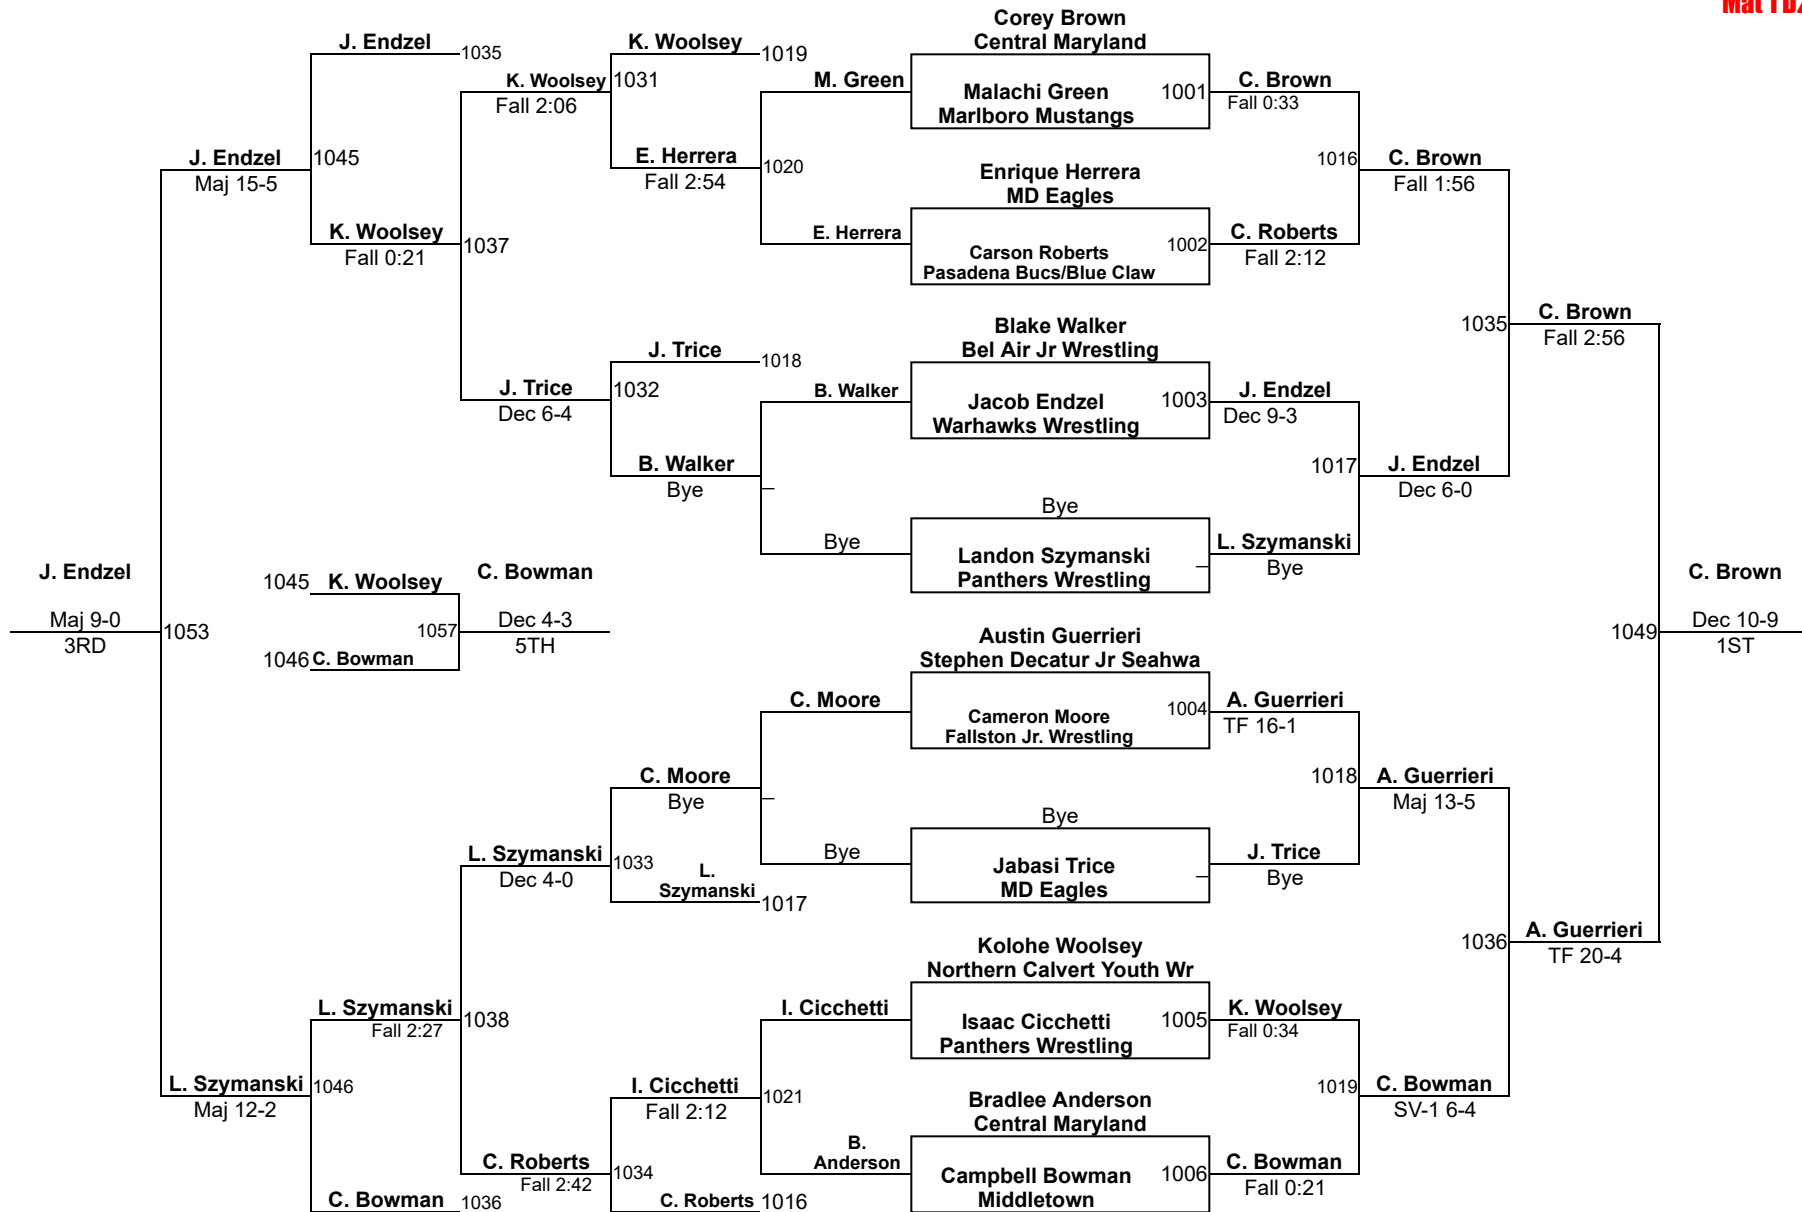

MSWA AGE/WT SERIES STATE TOURNAMENT

8U 45
Mat 1 D2

MSWA AGE/WT SERIES STATE TOURNAMENT

8U 50
Mat 1 D2

MSWA AGE/WT SERIES STATE TOURNAMENT

8U 55

Mat 1 D2

MSWA AGE/WT SERIES STATE TOURNAMENT

8U 65
Mat 2 D2

MSWA AGE/WT SERIES STATE TOURNAMENT

8U 70
Mat 1 D2

MSWA AGE/WT SERIES STATE TOURNAMENT

8U 90

Mat 2 D2