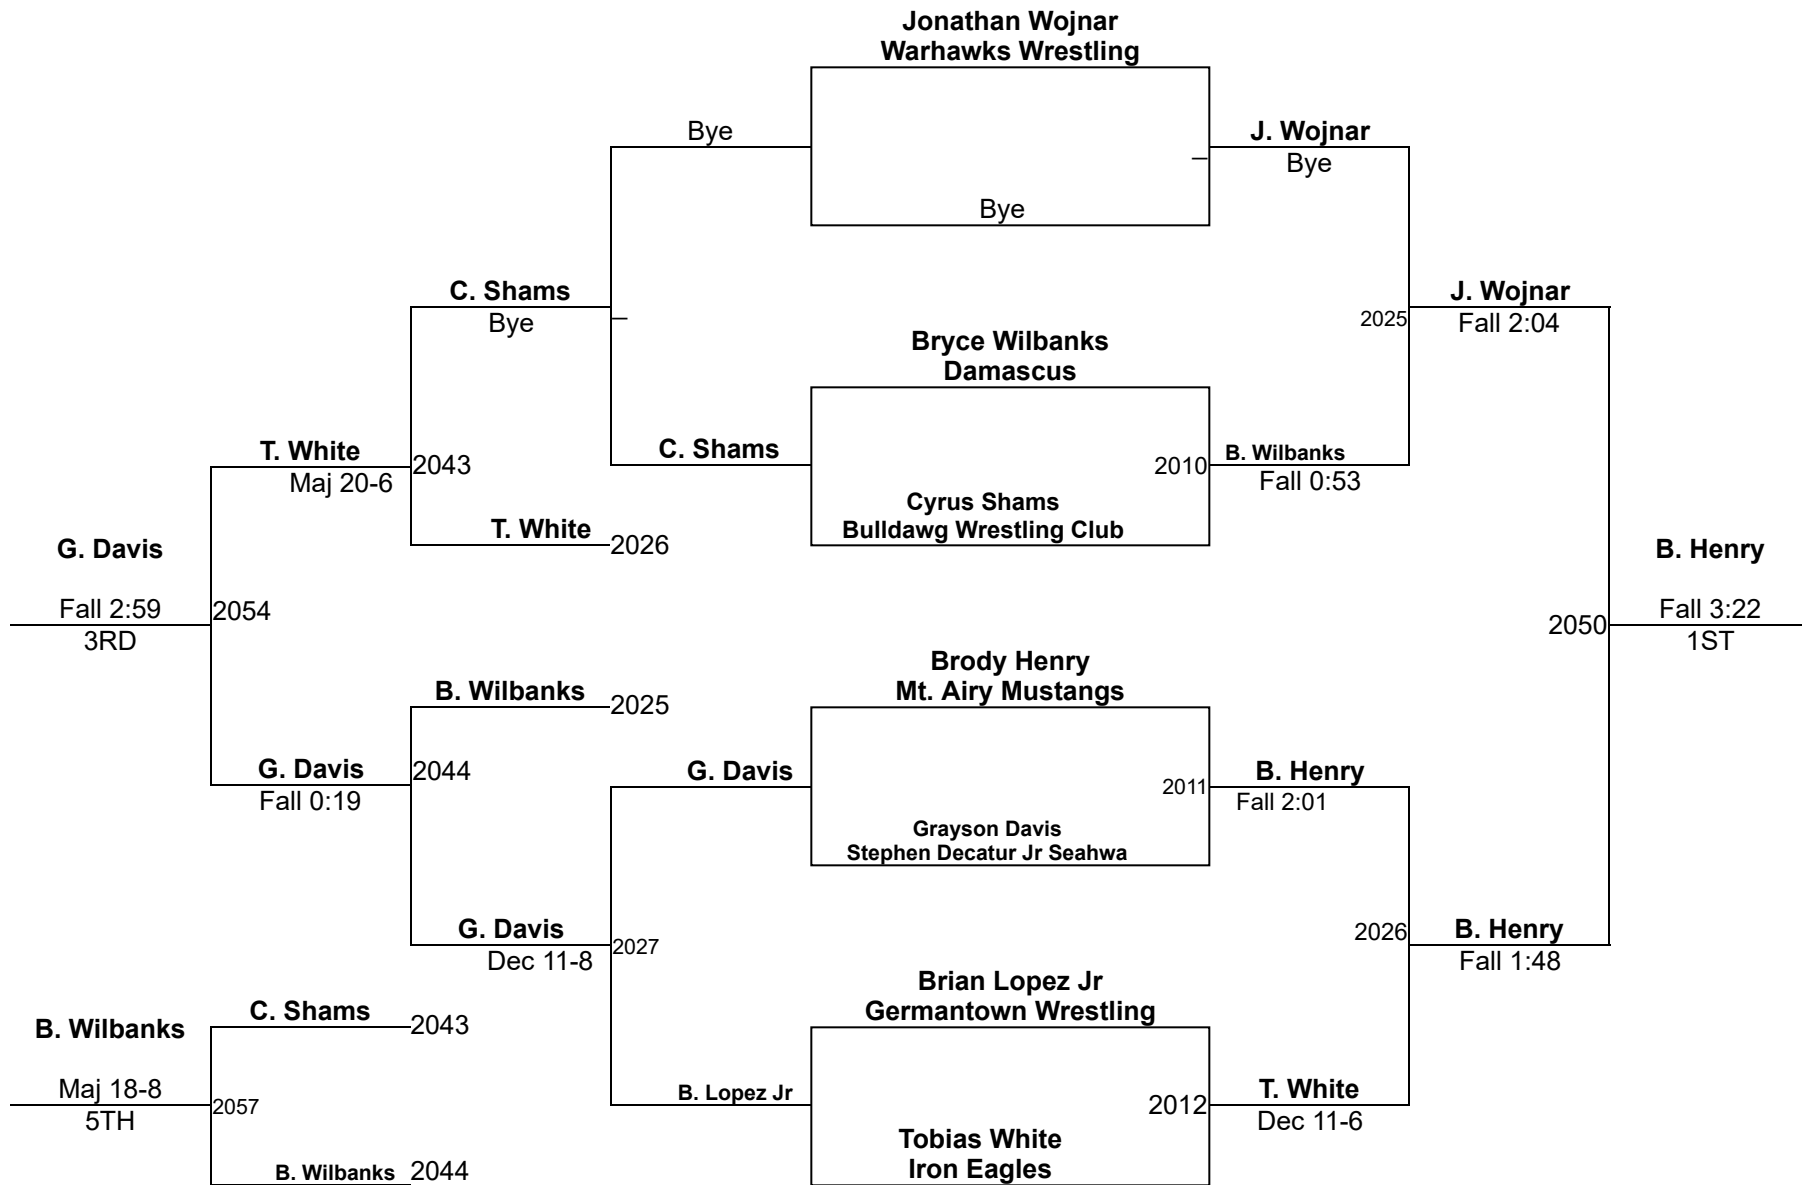

MSWA AGE/WT SERIES STATE TOURNAMENT

8U 45
Mat 1 D2

MSWA AGE/WT SERIES STATE TOURNAMENT

8U 50
Mat 1 D2

MSWA AGE/WT SERIES STATE TOURNAMENT

8U 55

Mat 1 D2

MSWA AGE/WT SERIES STATE TOURNAMENT

8U 65
Mat 2 D2

MSWA AGE/WT SERIES STATE TOURNAMENT

8U 70
Mat 1 D2

MSWA AGE/WT SERIES STATE TOURNAMENT

8U 90

Mat 2 D2