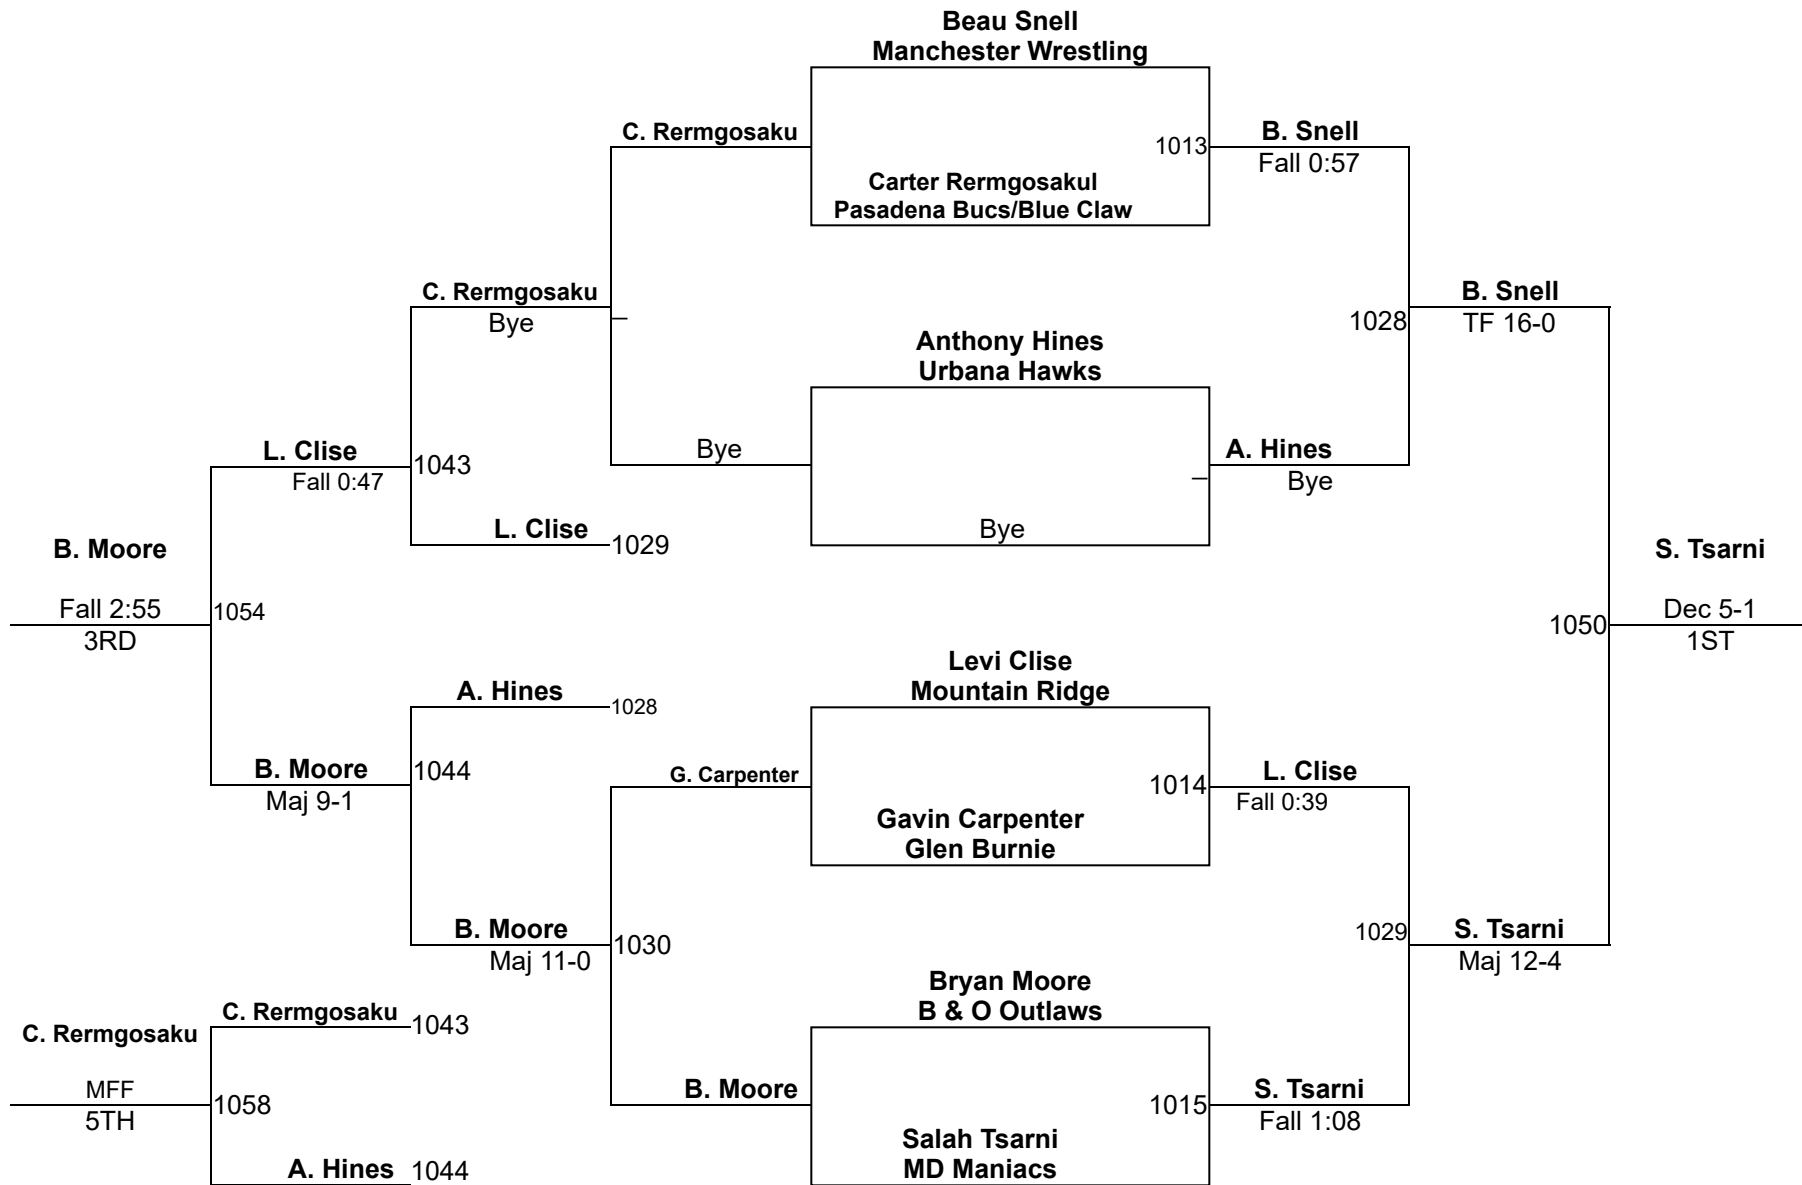

MSWA AGE/WT SERIES STATE TOURNAMENT

8U 45
Mat 1 D2

MSWA AGE/WT SERIES STATE TOURNAMENT

8U 50
Mat 1 D2

MSWA AGE/WT SERIES STATE TOURNAMENT

8U 55

Mat 1 D2

MSWA AGE/WT SERIES STATE TOURNAMENT

8U 65
Mat 2 D2

MSWA AGE/WT SERIES STATE TOURNAMENT

8U 70
Mat 1 D2

MSWA AGE/WT SERIES STATE TOURNAMENT

8U 90

Mat 2 D2