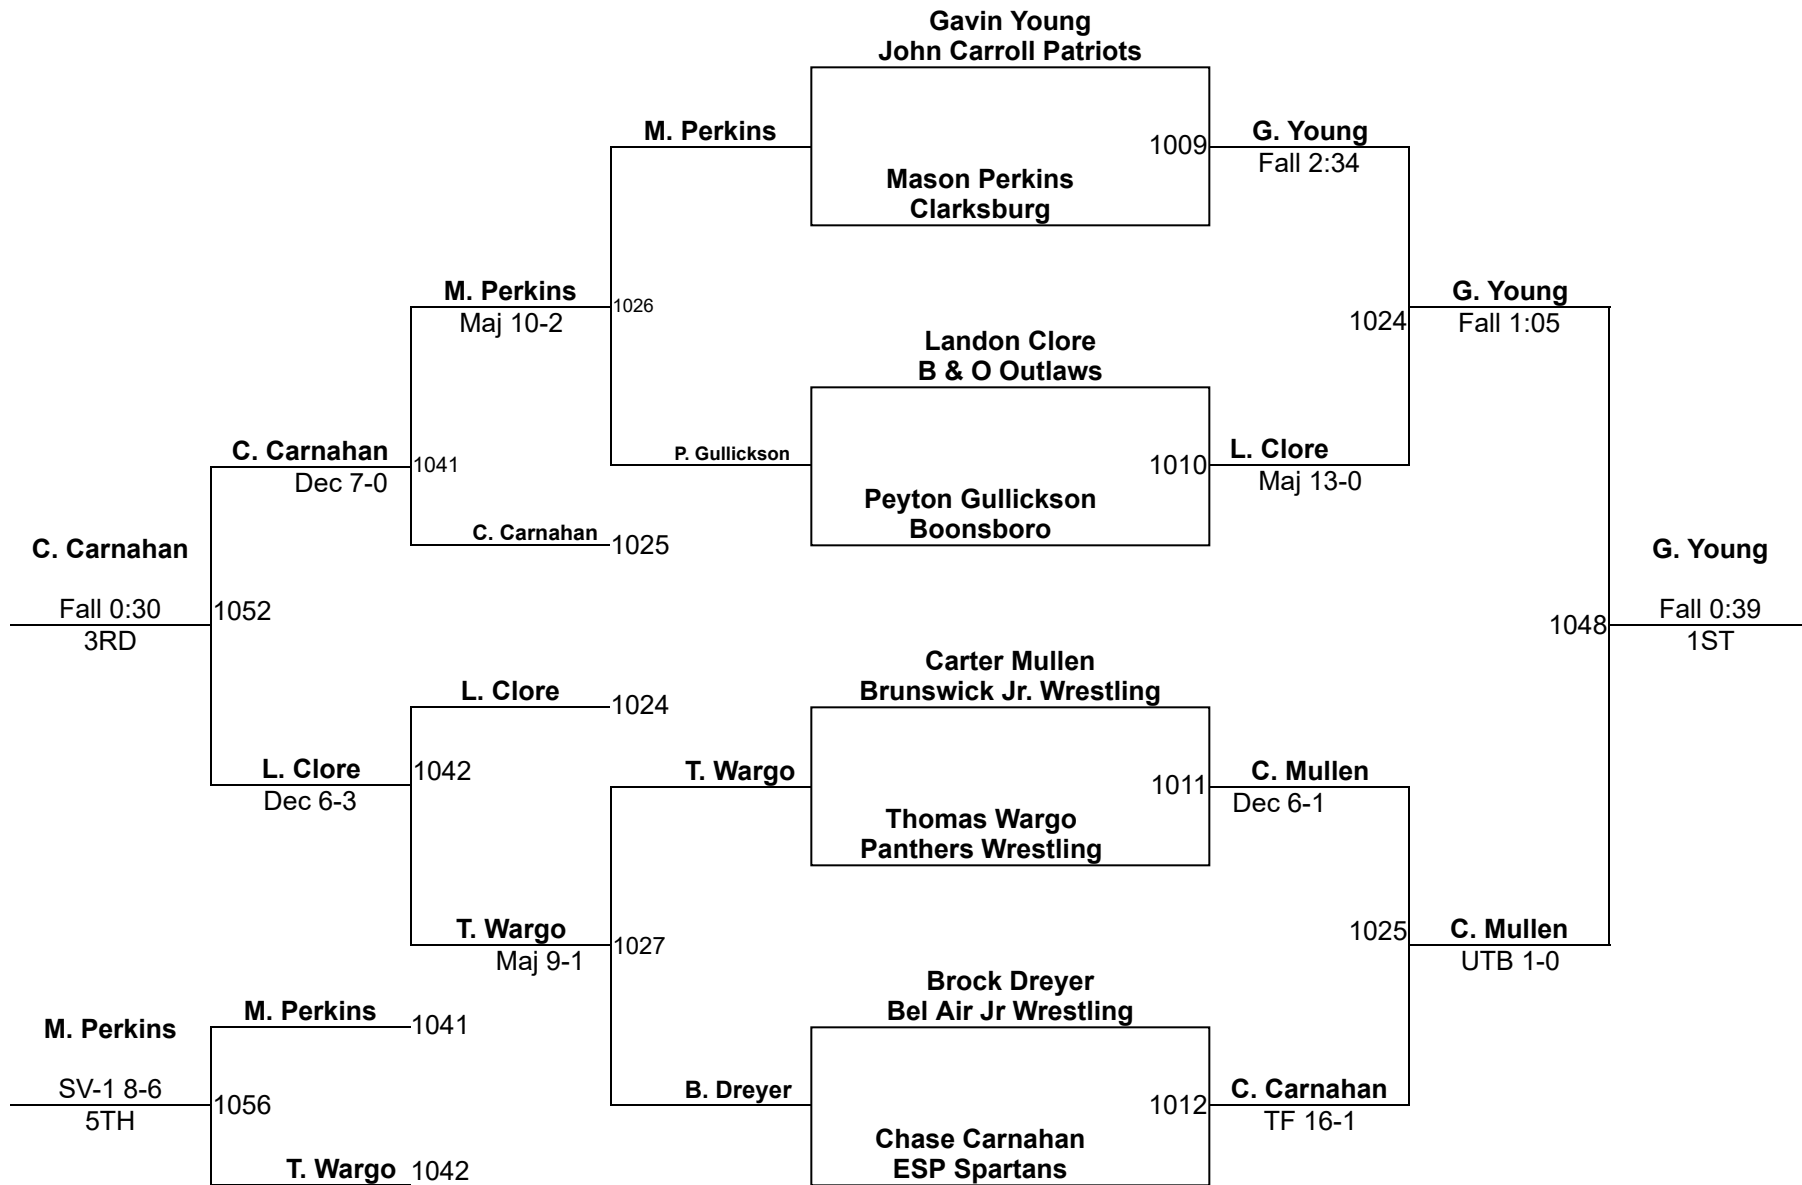

MSWA AGE/WT SERIES STATE TOURNAMENT

8U 45
Mat 1 D2

MSWA AGE/WT SERIES STATE TOURNAMENT

8U 50
Mat 1 D2

MSWA AGE/WT SERIES STATE TOURNAMENT

8U 55

Mat 1 D2

MSWA AGE/WT SERIES STATE TOURNAMENT

8U 65
Mat 2 D2

MSWA AGE/WT SERIES STATE TOURNAMENT

8U 70
Mat 1 D2

MSWA AGE/WT SERIES STATE TOURNAMENT

8U 90

Mat 2 D2