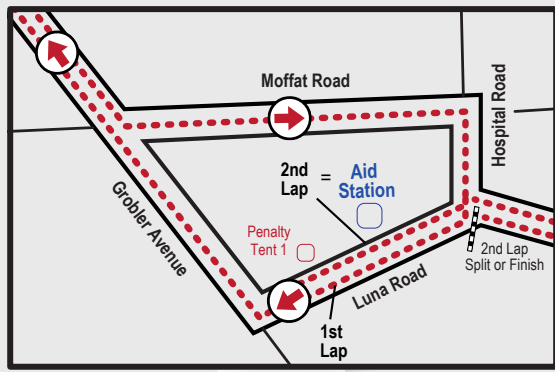

1 Lap = FUNTRI
2 Laps = 5150

5i50[®]
TRIATHLON
 BELA BELA
BIKE COURSE