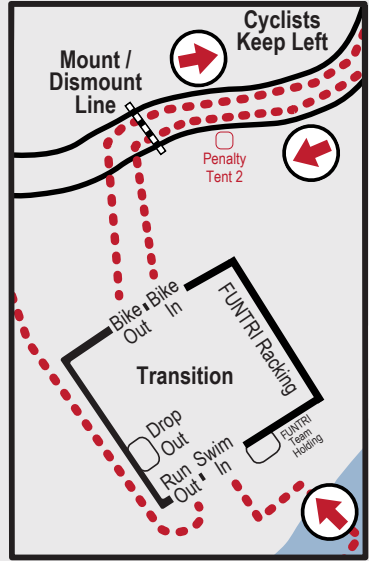

1 Lap = FUNTRI
2 Laps = 5150

5i50[®]
TRIATHLON
 BELA BELA
BIKE COURSE