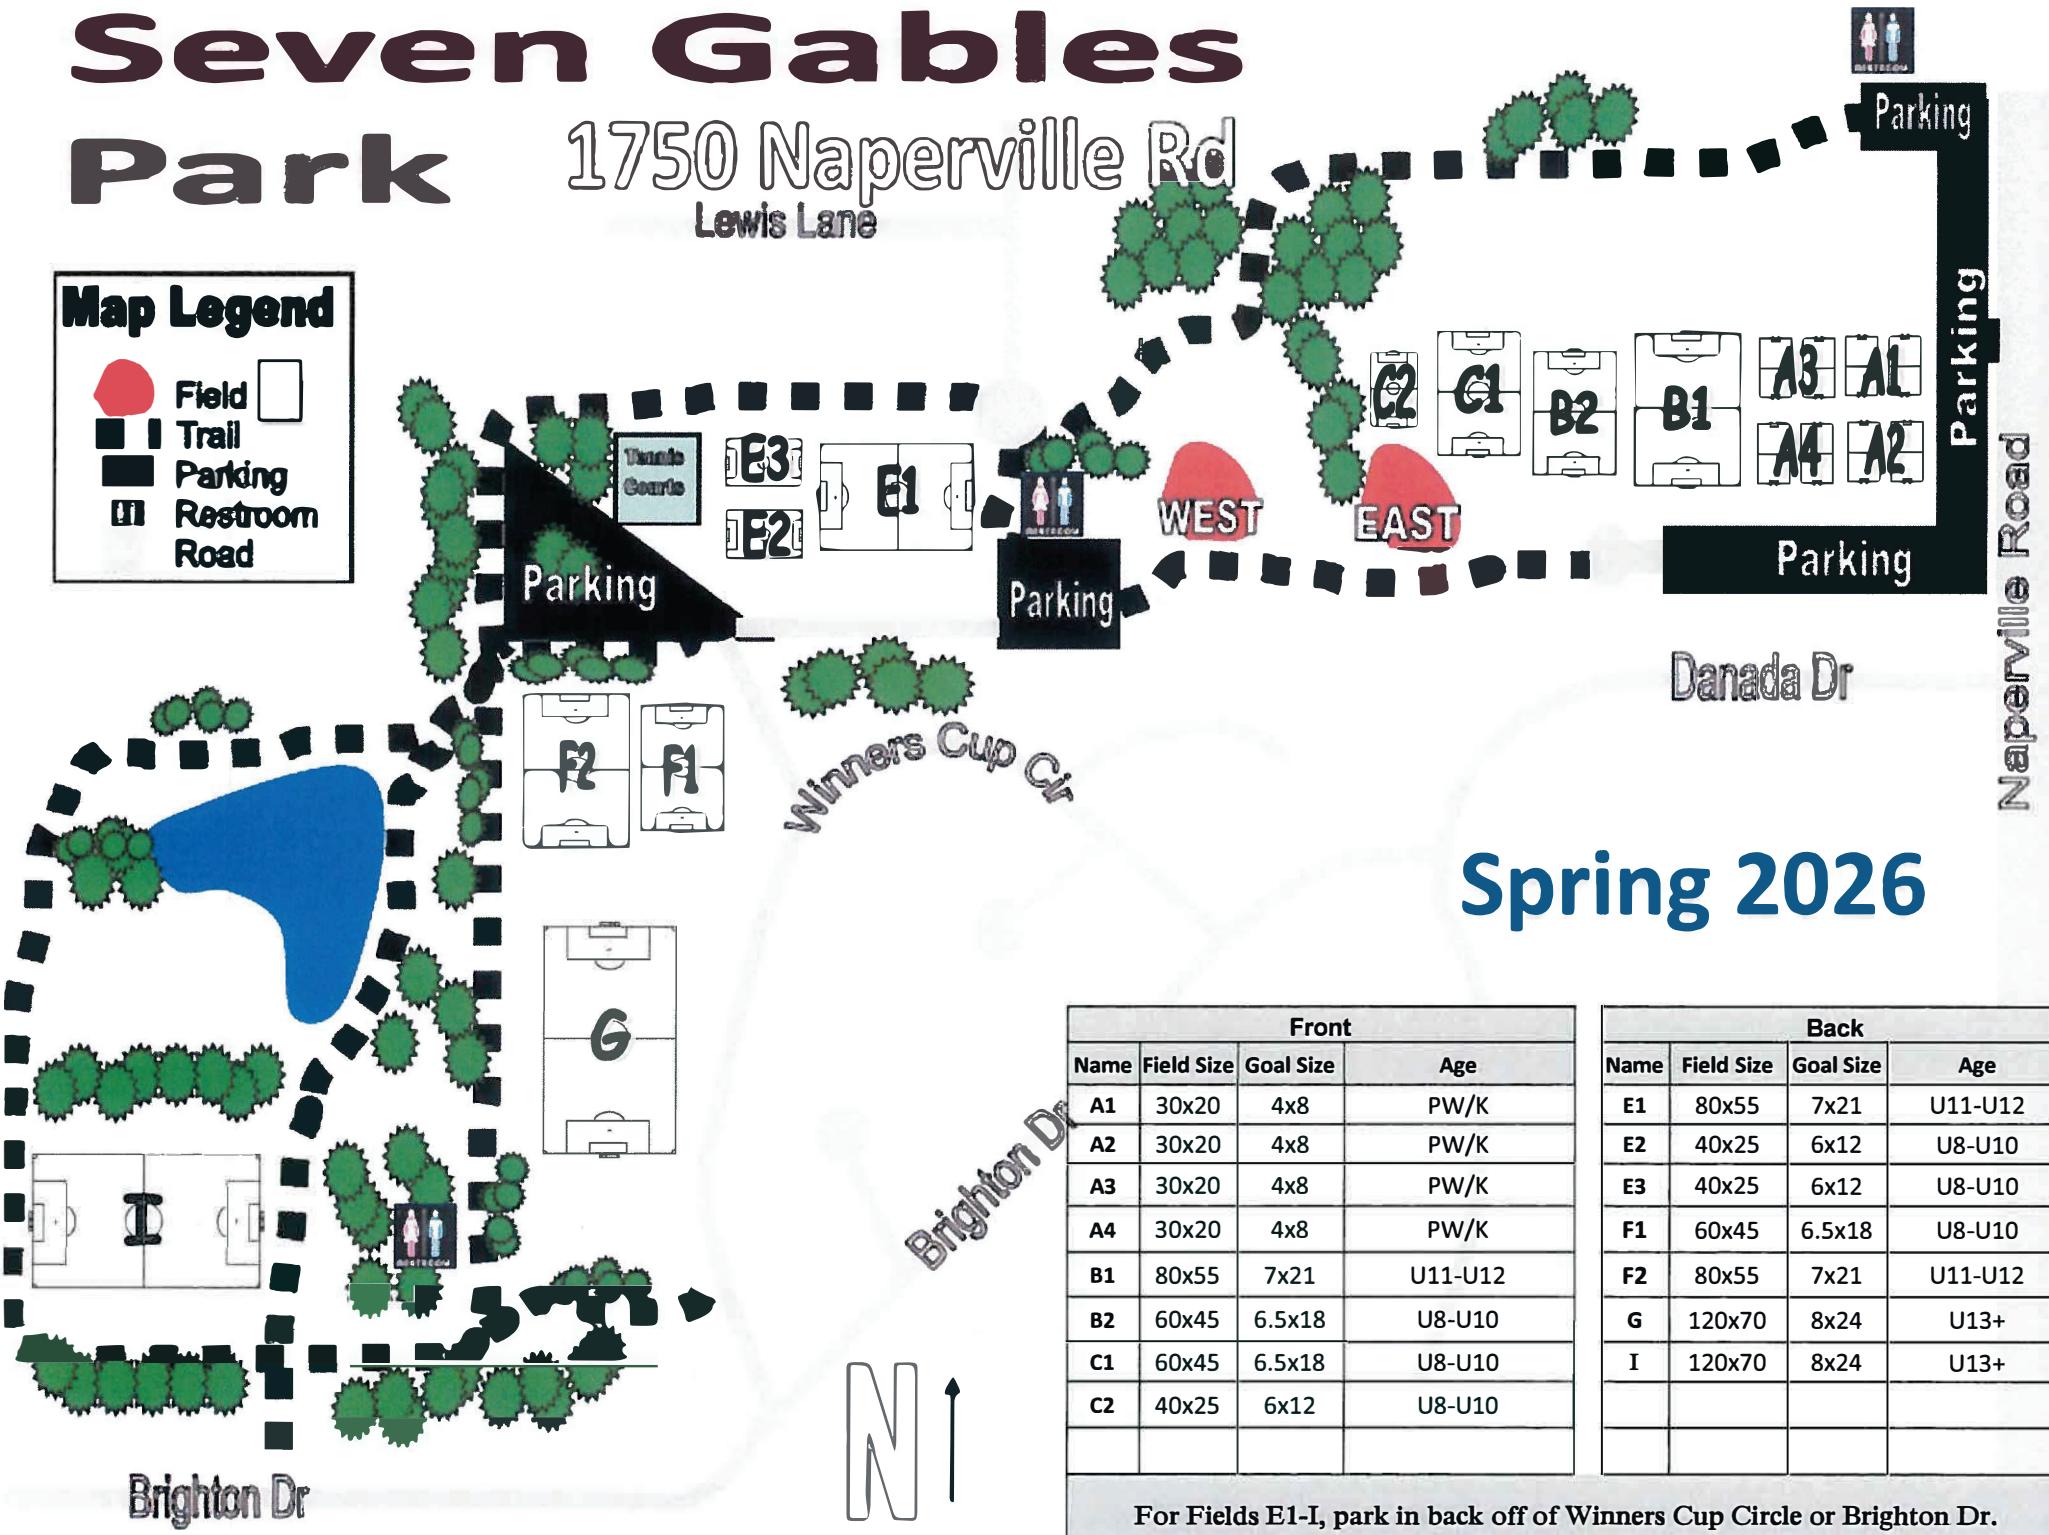

Seven Gables Park

1750 Naperville Rd
Lewis Lane

Map Legend

-  Field
-  Trail
-  Parking
-  Restroom
-  Road

Spring 2026

Front			
Name	Field Size	Goal Size	Age
A1	30x20	4x8	PW/K
A2	30x20	4x8	PW/K
A3	30x20	4x8	PW/K
A4	30x20	4x8	PW/K
B1	80x55	7x21	U11-U12
B2	60x45	6.5x18	U8-U10
C1	60x45	6.5x18	U8-U10
C2	40x25	6x12	U8-U10

Back			
Name	Field Size	Goal Size	Age
E1	80x55	7x21	U11-U12
E2	40x25	6x12	U8-U10
E3	40x25	6x12	U8-U10
F1	60x45	6.5x18	U8-U10
F2	80x55	7x21	U11-U12
G	120x70	8x24	U13+
I	120x70	8x24	U13+

For Fields E1-I, park in back off of Winners Cup Circle or Brighton Dr.