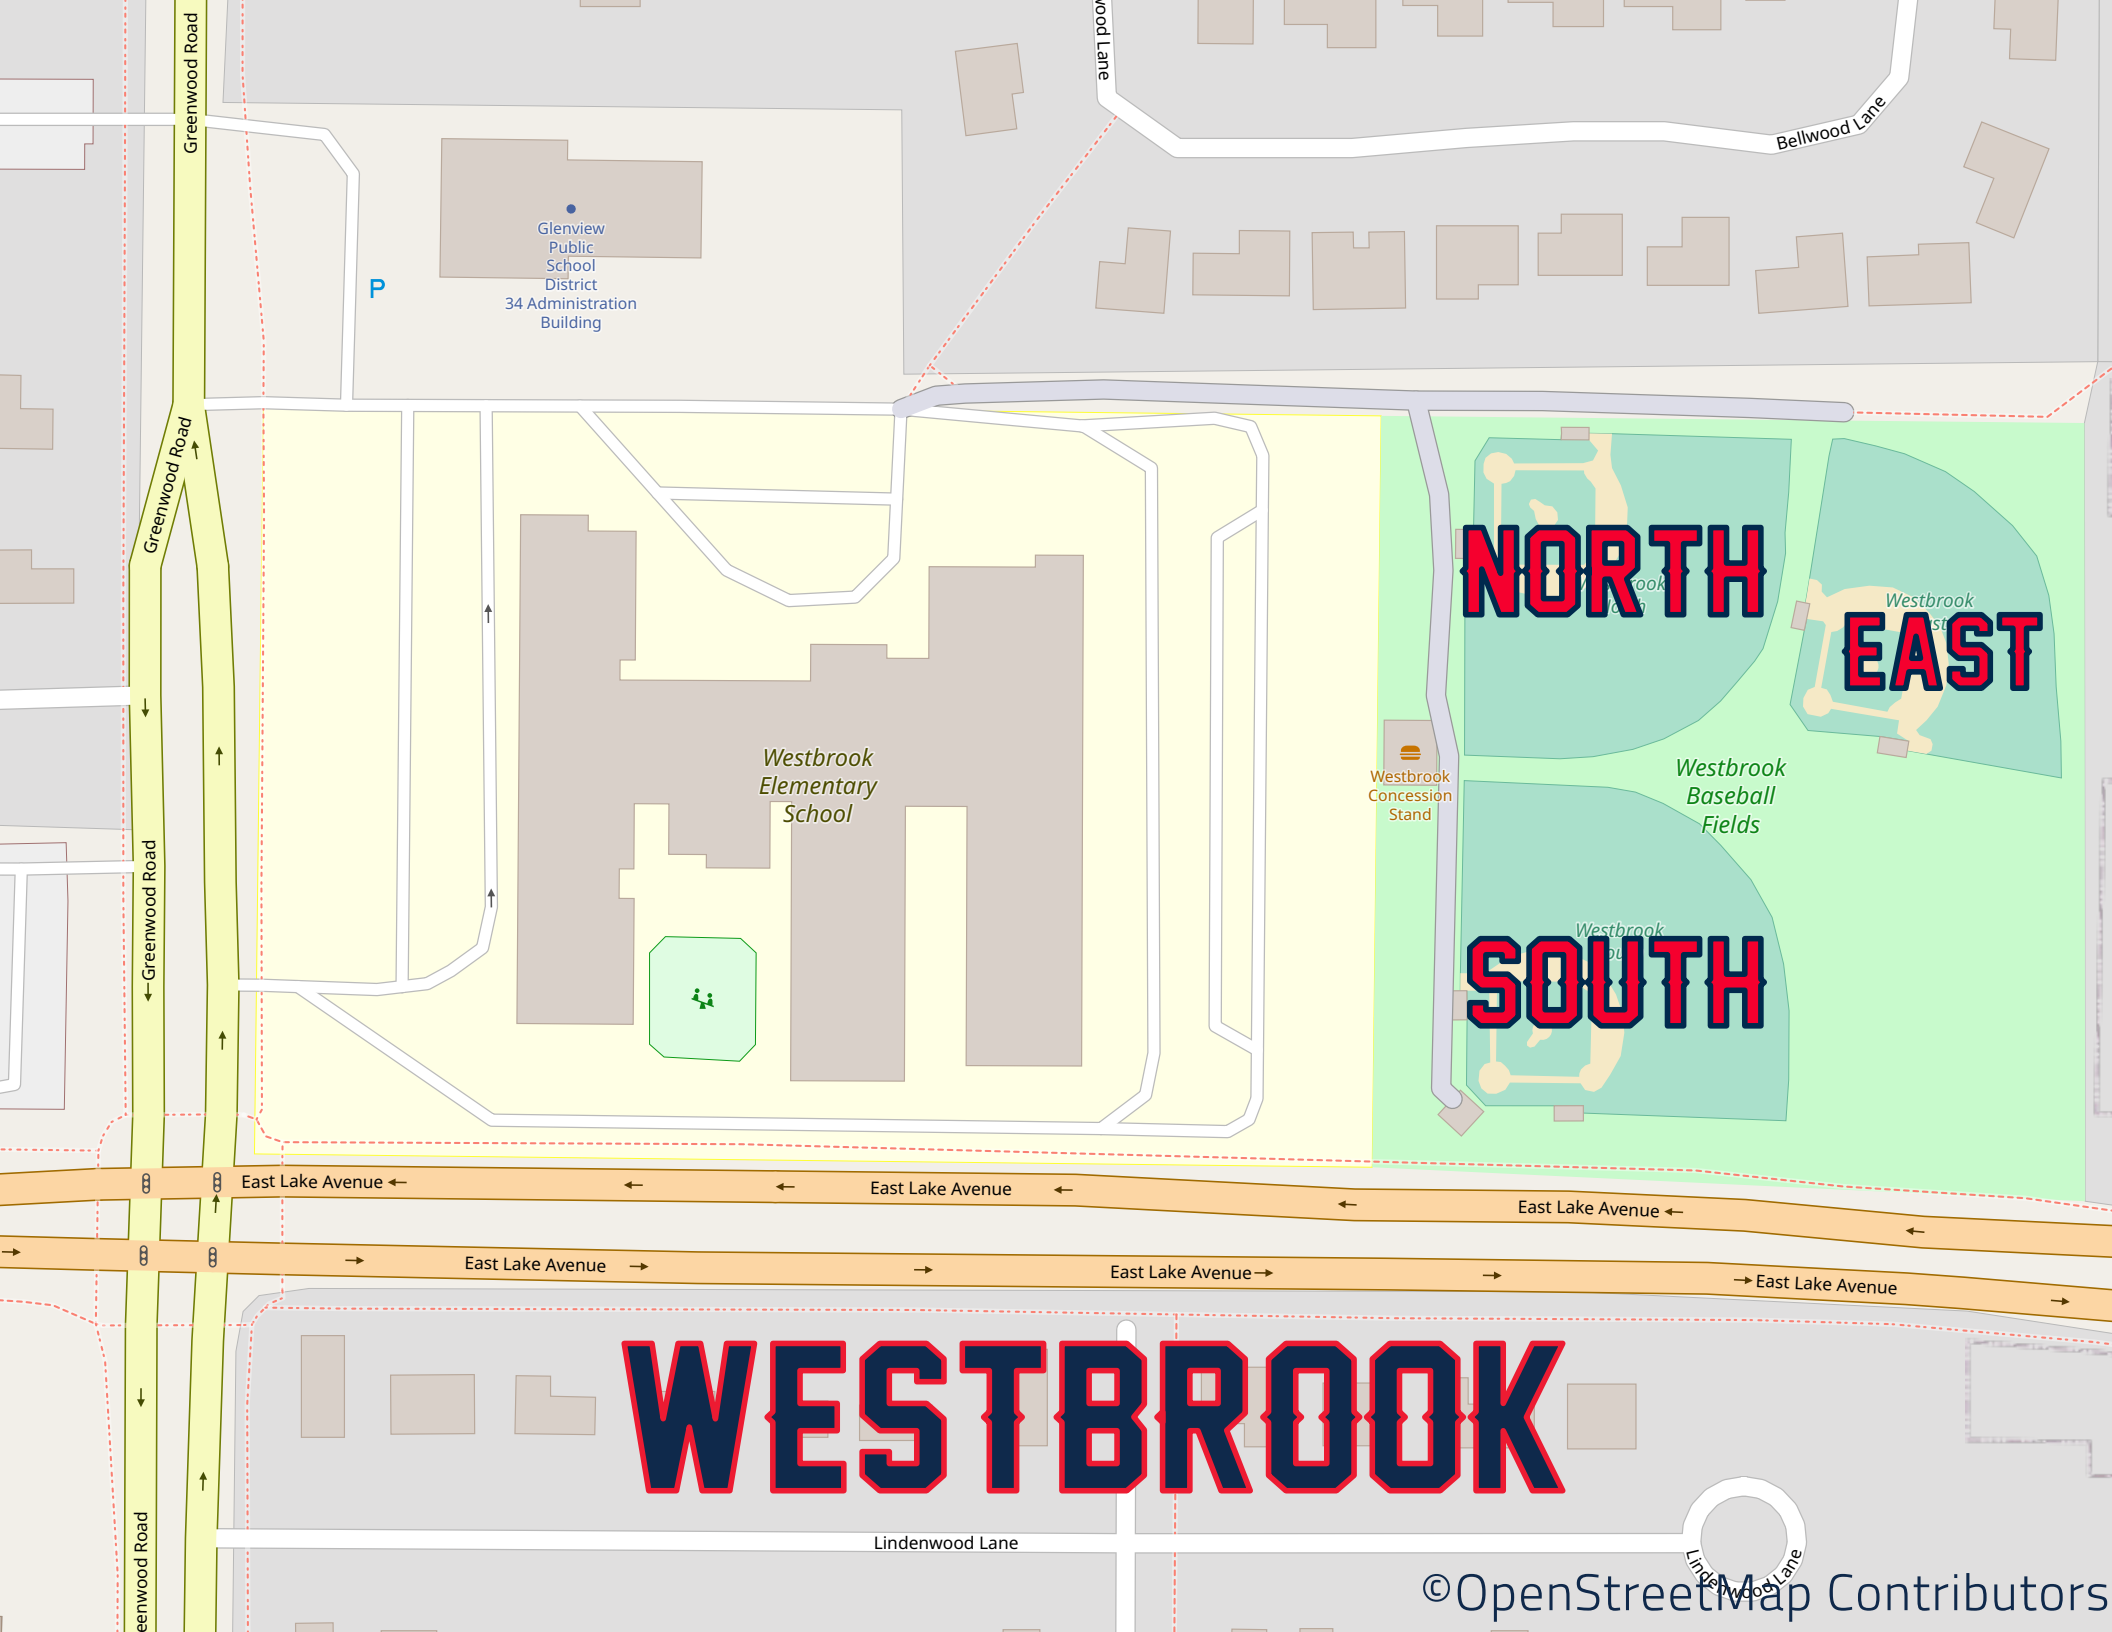

**5**

**4**

**3**

**To Fields 3-5 Parking**

**2**

**1**

**Fields 1&2 Parking**

**Entrance**

**To Pinwheel Parking**

Glenview  
Public  
School  
District  
34 Administration  
Building

Westbrook  
Elementary  
School

**NORTH**

**EAST**

**SOUTH**

**WESTBROOK**

**VARSAITY**

*John Davis Titan Stadium*

*David Pasquini Fieldhouse*

*Titan Dome*

*New Pool*

*Old Pool*

Glenbrook South High School

Norman E. Watson Autatorium

**Parking**

**GLENBROOK SOUTH**

← East Lake Avenue ←

← East Lake Avenue ←

← East Lake Avenue ←

→ East Lake Avenue →

→ East Lake Avenue →

→ East Lake Avenue →

**Parking**