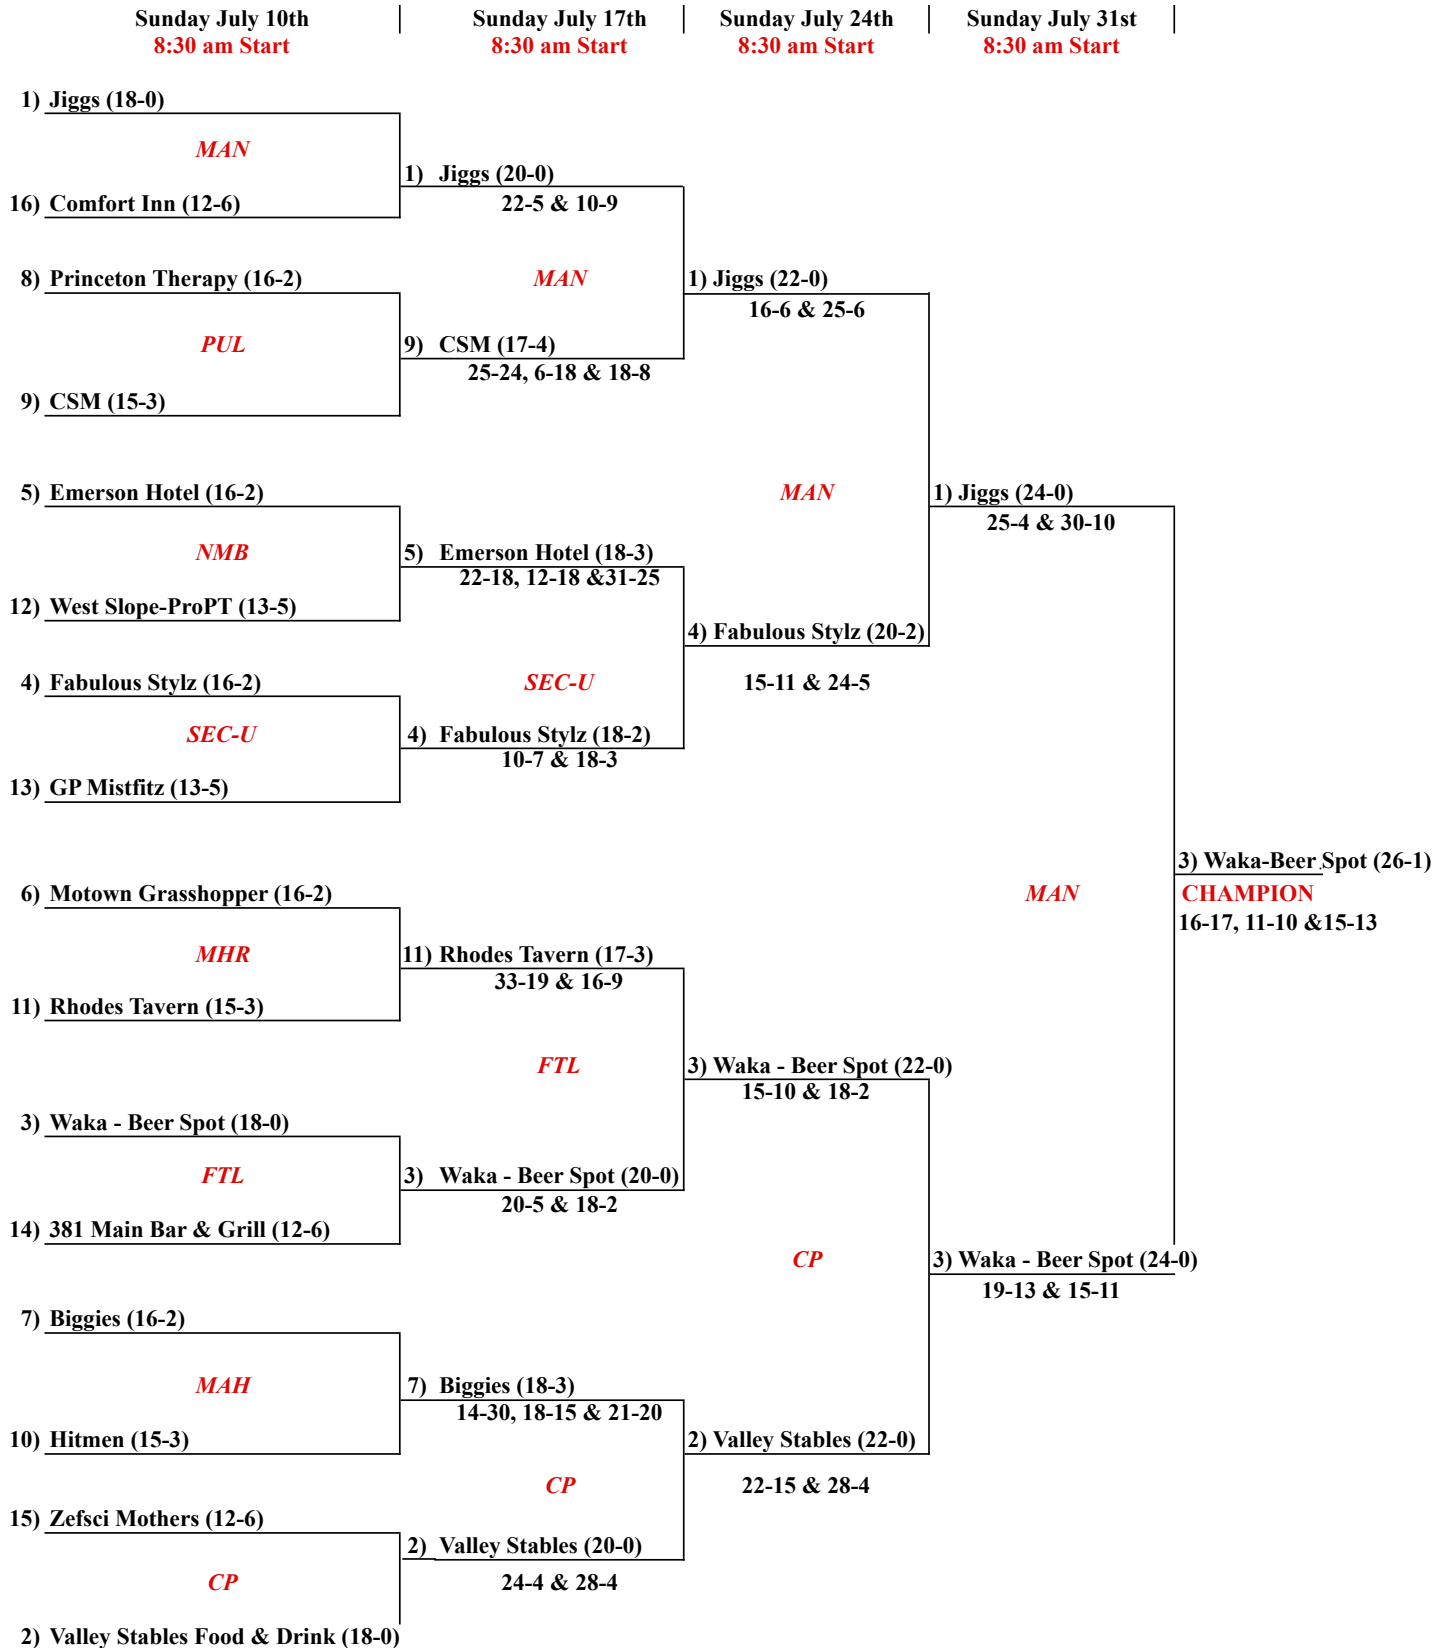

2016 Double AA Sports "A" Spring Playoff Bracket

- All rounds are best of 3 with higher seed home in games 1 & 3
- Umpires will have softballs for all playoff games