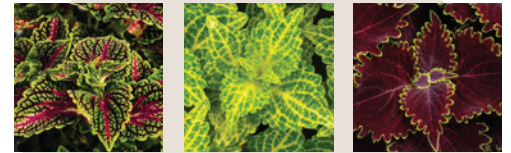

Crazy for Coleus

GH5720 $21 | Sun/Part Sun

Plants in this trio are:
Coleus Mainstreet la Rambla
Coleus Electric Lime
Coleus Witches Brew