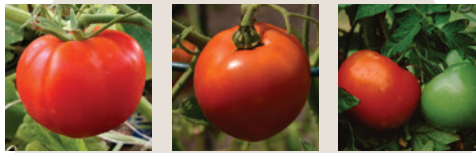

Strawberry - 10" Hanging
Basket GH0030 **\$35** | Sun

Strawberry Flat - 12 plants
GH0895 **\$37** | Sun

GARDEN STARTER TRIOS = **\$20 each** 3 plants per trio (4" - 4.75" Pots)

Customer Favorite! Bell-Issimo! Trio

GH5739 **\$20** | Full Sun

Plants in this trio are:
3 Green Bell Pepper Plants

NEW
FOR
2026

Customer Favorite! Better Believe It Trio

GH5740 **\$20** | Full Sun

Plants in this trio are:
3 Better Boy Tomato Plants