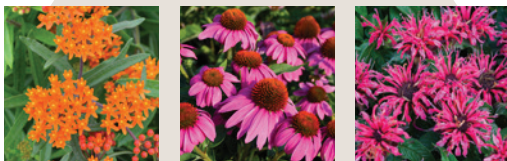

Viney Venue Trio

GH5737 **\$20** | Full Sun

Plants in this trio are:
Cucumber English
Squash Butternut
Zucchini Ambassador

PERENNIAL GARDEN STARTER TRIOS = \$25 each 3 plants per trio (4.75" Pots)

**Perennial
Butterfly Garden Trio**