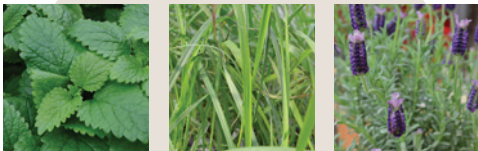

GH5739 **\$20** | Full Sun

Plants in this trio are:
3 Green Bell Pepper Plants

NEW
FOR
2026

Customer Favorite! Better Believe It Trio

GH5740 **\$20** | Full Sun

Plants in this trio are:
3 Better Boy Tomato Plants

NEW
FOR
2026

Bunches of Basil Trio

GH5733 **\$20** | Sun/Part Sun

Plants in this trio are:
3 Sweet Basil Herb Plants

Don't Bug Me Trio

GH5732 **\$20** | Sun/Part Sun

Plants in this trio are:
Herb Lemon Balm
Lemon Grass
Lavender

Farmers Market Trio

GH5736 **\$20** | Full Sun

Plants in this trio are:
Cucumber Slicing
Pepper Green Bell
Tomato Super Fantastic

Pepper Party Trio

GH5734 **\$20** | Full Sun

Plants in this trio are:
Red Bell
Italian Roaster
Sweet Banana