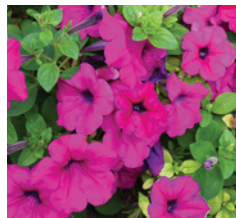

Wave Petunias Purple
GH2764 | Sun