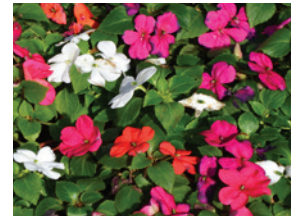

ANNUAL BEDDING PLANTS = \$32 each

36 PLANTS PER FLAT. SOLD IN FULL FLATS ONLY.

Alyssum White
 GH1053 | Sun

Begonia Green Leaf Mix
 GH1090 | Part Sun/Shade

Impatiens Mix
 GH1360 | Shade

Marigold Mix
 GH1483 | Sun