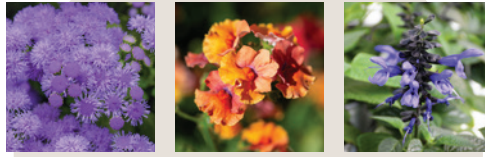

**New Recipe!
Bee Friends**

GH5729 $21 | Sun/Part Sun

Plants in this trio are:
Ageratum Monarch Magic
Nemesia Nesia Tangerine
Salvia Black and Bloom