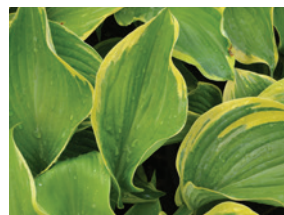

Hosta, Earth Angel P3201 | Part Shade/Shade Zone 3-8. Large heart-shaped green/blue leaves with wide creamy white margins. Great specimen plant. Blooms July. H 30-36" W 40-48"