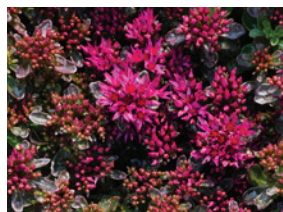

Sedum, Spot On Deep Rose P5728 | Sun Zone 4. Glossy bronze-green foliage produces large, vibrant deep rose flowers. Low growing, drought tolerant, ground cover. Blooms July-August. H 4-8" W 15-18"

Note: In the event of a crop issue, Gertens will send a substitute plant.

GERTENS PLANT CARDS

Looking for a plant that's not on the list? Buy a plant card!

This organization earns **15% on every plant card** you purchase. Use to purchase living, growing plant material at Gertens located in Inver Grove Heights.

Plant cards do not expire! They also make a great gift! They can be used for spring plant material, fall perennials, holiday poinsettias, fresh greens, or houseplants! For in-store use only. We do not have e-cards available.

Please note - Plant cards cannot be used for: Paying invoices, brick, block, aggregate materials, mulch, grills, delivery fees, gift shop items, or for purchases on a wholesale/contractor account. Other exceptions may apply. Plant Cards are not redeemable for cash and will not be replaced if lost or stolen.