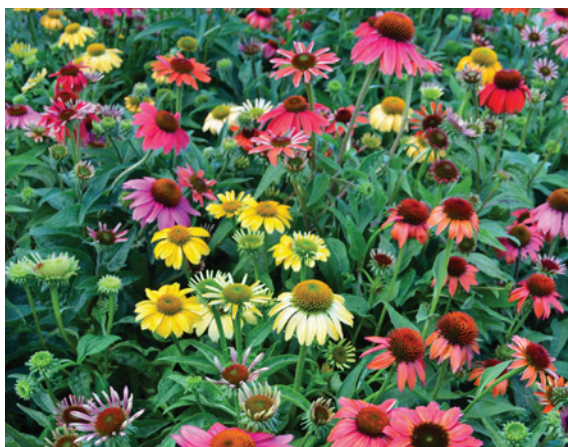

Viney Venue Trio

GH5737 **\$20** | Full Sun

Plants in this trio are:
Cucumber English
Squash Butternut
Zucchini Ambassador

PERENNIAL GARDEN STARTER TRIOS = \$25 each 3 plants per trio (4.75" Pots)

**Perennial
Butterfly Garden Trio**

GH5742 \$25 | Sun/Part Sun

Zone 4 Plants included:

Asclepias Butterfly Weed
Echinacea Powwow Wild Berry
Monarda Balmy Rose

**NEW
FOR
2026**

**Perennial
Meadow Magic Trio**

GH5743 \$25 | Sun/Part Sun

Zone 4 Plants included:

Echinacea Powwow White
Rudbeckia American Goldrush
Salvia Marvel Rose

**NEW
FOR
2026**

PERENNIALS - 9" ECHINACEA CHEYENNE SPIRIT MIXED COLORS = \$24 - 6 plants/pot

Echinacea, Cheyenne Spirit Mixed Colors