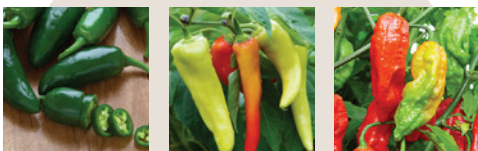

Farmers Market Trio

GH5736 **\$20** | Full Sun

Plants in this trio are:
Cucumber Slicing
Pepper Green Bell
Tomato Super Fantastic

Pepper Party Trio

GH5734 **\$20** | Full Sun

Plants in this trio are:
Red Bell
Italian Roaster
Sweet Banana

Some Like it Hot Trio

GH5741 **\$20** | Full Sun

Plants in this trio are:
Jalapeno pepper
Hot Banana Pepper
Ghost Pepper

NEW
FOR
2026

Tip Top Tomato Trio

GH5735 **\$20** | Full Sun

Plants in this trio are:
Better Boy
Roma
Sweet 100