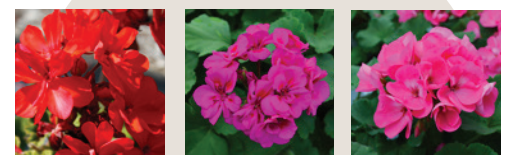

Vibrant Nights

GH5724 $21 | Sun/Part Sun

Plants in this trio are:
Geranium Mojo Orange
Geranium Calliope Medium Violet
Geranium Americana Pink