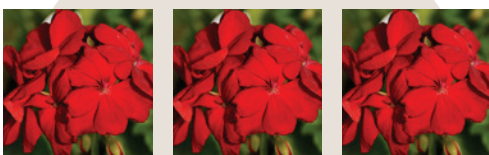

NEW FOR 2026

Sunrise Surprise

GH5731 \$21 | Sun/Part Sun

Plants in this trio are:
 Calibrachoa Lia Abstract Lemon Cherry
 Verbena Violet Wink
 Petunia Supercal Red Maple

The Classic

GH5722 \$21 | Sun/Part Sun