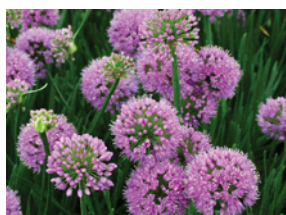

Allium, Millenium

P0262 | Sun/Part Sun
Zone 4. Clusters of purple flowers mid to late summer. Carefree perennial. Blooms July-Aug.
H 15-20" W 10-15"