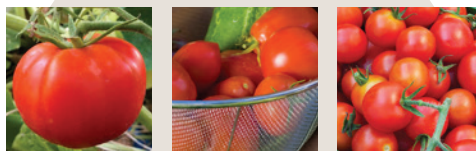

Farmers Market Trio

GH5736 **\$20** | Full Sun

Plants in this trio are:
Cucumber Slicing
Pepper Green Bell
Tomato Super Fantastic

Pepper Party Trio

GH5734 **\$20** | Full Sun

Plants in this trio are:
Red Bell
Italian Roaster
Sweet Banana

Some Like it Hot Trio

GH5741 **\$20** | Full Sun

Plants in this trio are:
Jalapeno pepper
Hot Banana Pepper
Ghost Pepper

NEW
FOR
2026

Tip Top Tomato Trio

GH5735 **\$20** | Full Sun

Plants in this trio are:
Better Boy
Roma
Sweet 100

Viney Venue Trio

GH5737 **\$20** | Full Sun

Plants in this trio are:
Cucumber English
Squash Butternut
Zucchini Ambassador

PERENNIAL GARDEN STARTER TRIOS = \$25 each 3 plants per trio (4.75" Pots)

**Perennial
Butterfly Garden Trio**