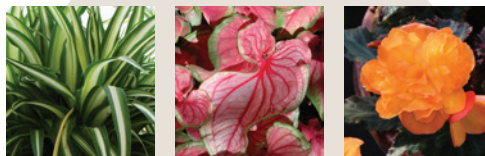

Throwin' Shade

GH5744 $21 | Sun/Part Sun

Plants in this trio are:
Variegated Spider Plant
Caladium Florida Sweet Heart
Begonia l'conia First Kiss Del Sol

NEW FOR 2026