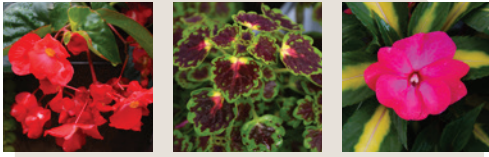

COMBO STARTER TRIOS = $21 each 3 plants per trio

(4.75" pots) - Groupings are designed to be planted together for fun, colorful combinations. Pair with 'Thriller and Spillers' to complete your combos.

A Little Shady

GH5727 $21 | Part Sun/Shade

Plants in this trio are:
Begonia Viking Explorer Red
Coleus (trailing) Iguazo
SunPatiens Compact Tropical Rose