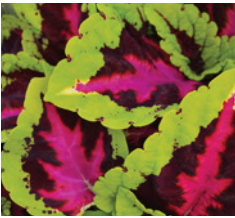

Sedum Lemon Ball 4.75"
 GP4250 \$6⁹⁰ | Sun

Sweet Potato Vine 4.75" Chartreuse
 GP3205 \$6⁹⁰ | Sun

Vinca Vine Variegated 4"
 GP3220 \$6⁶⁰ | Sun/Part Sun

ANNUAL BASKET FLATS = \$38 each

18 LARGE PREMIUM PLANTS PER FLAT. SOLD IN FULL FLATS ONLY.