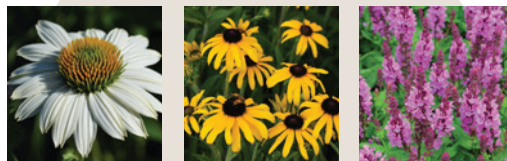

**Perennial
Meadow Magic Trio**

GH5743 $25 | Sun/Part Sun

Zone 4 Plants included:

Echinacea Powwow White
Rudbeckia American Goldrush
Salvia Marvel Rose

**NEW
FOR
2026**