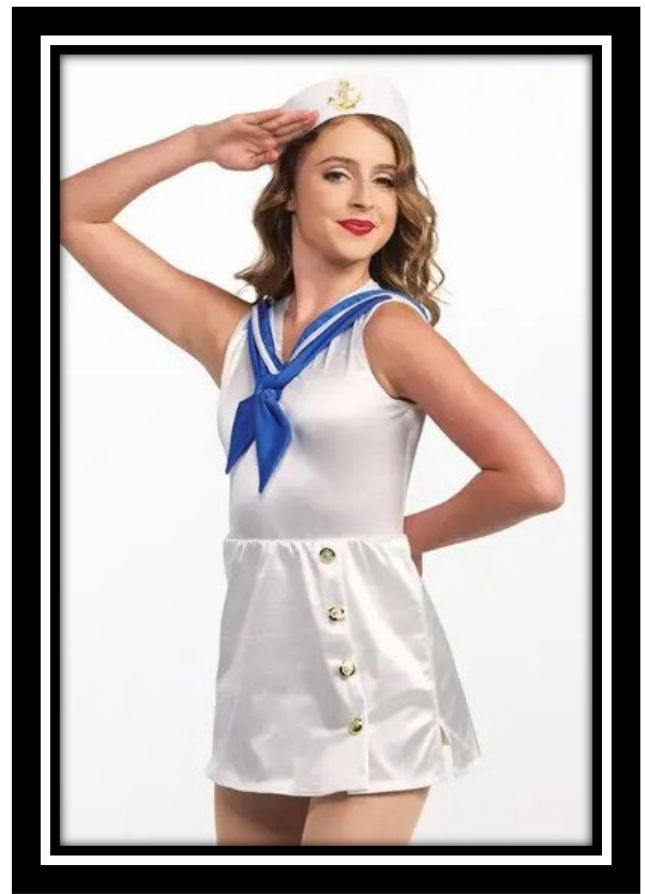

Group J: "Anything Goes" (Fathers $35/Daughters $65)

- Fathers will be responsible for the required black pants
- Daughter will be responsible for purchasing the required Mondor light tan, in the boot tights
- Hairstyle for dress rehearsal and performances will be determined by the coach

See Rehearsal Schedule for assigned mandatory costume fitting and Registration Packet for size chart.

Fathers

MEDIUM, LARGE, X-LARGE, 2X-LARGE

Daughters

Child				Adult					Plus		
SC	IC	MC	LC	XLC	XXLC	XSA	SA	MA	LA	XLA	XXLA

- Optional beige leotard sold on Amazon recommended for warmth/comfort.