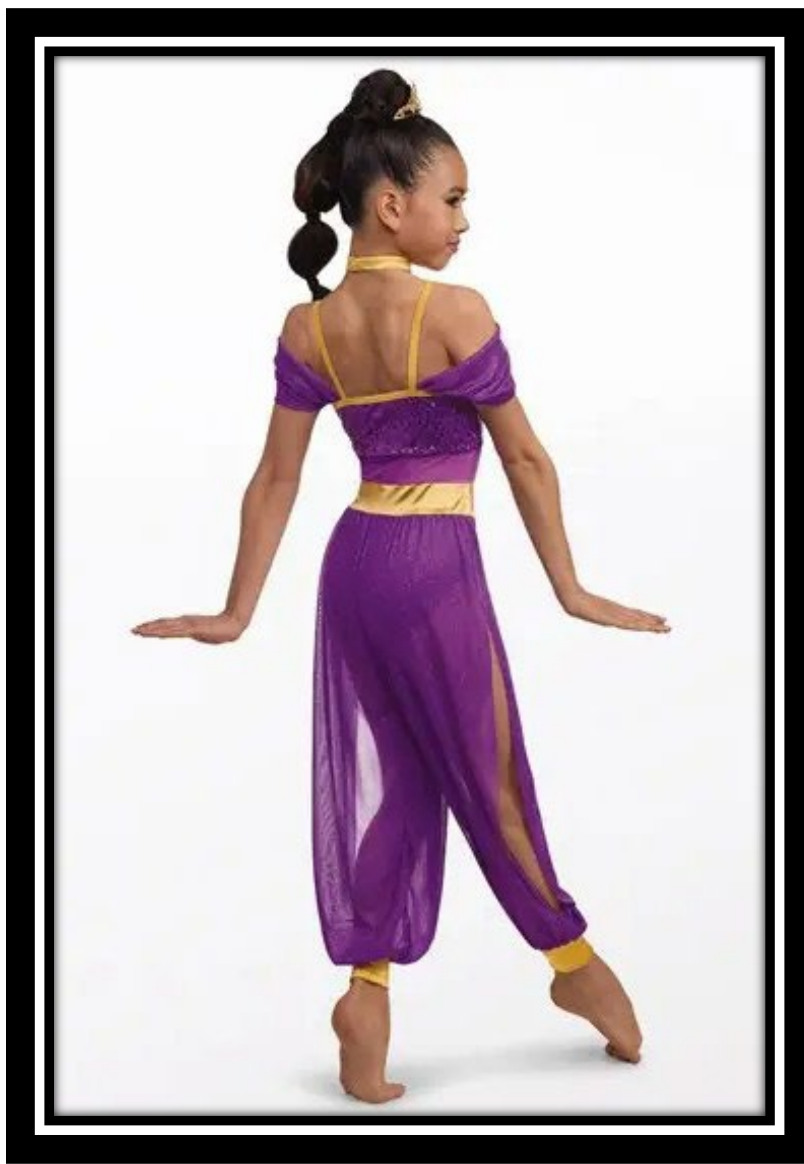

Group C: "Friend Like Me" ($70)

- Skaters will be responsible for purchasing the required Mondor light tan in the boot tights
- Hairstyle for dress rehearsal and performances will match the photo below: High Ponytail with Bubbles

See Rehearsal Schedule for assigned mandatory costume fitting and Registration Packet for size chart.

Child					Adult				Plus		
XSC	SC	IC	MC	LC	XLC	XXLC	SA	MA	LA	XLA	XXLA

- Optional beige leotard sold on Amazon recommended for warmth/comfort.