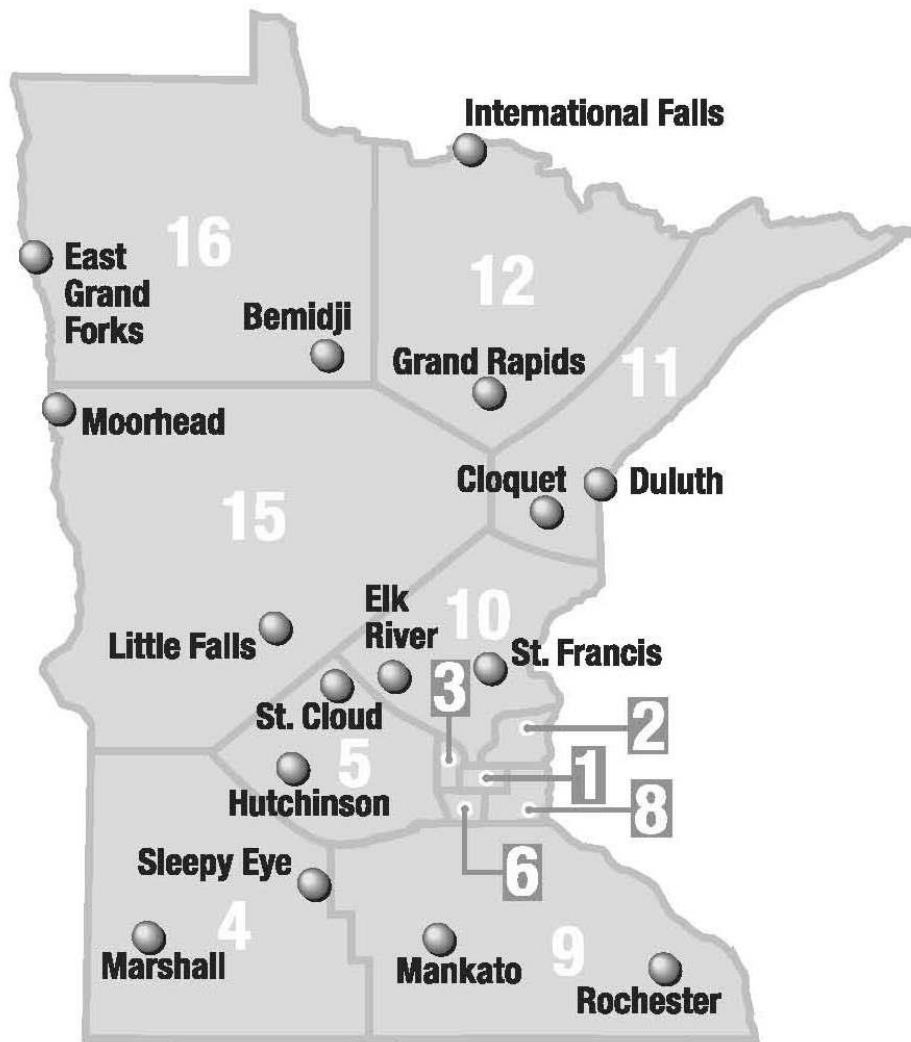

# Map of Minnesota Hockey Districts

**Maroon Districts - 1, 2, 3, 6, 8, 10**  
**Gold Districts - 4, 5, 9, 11, 12, 15, 16**