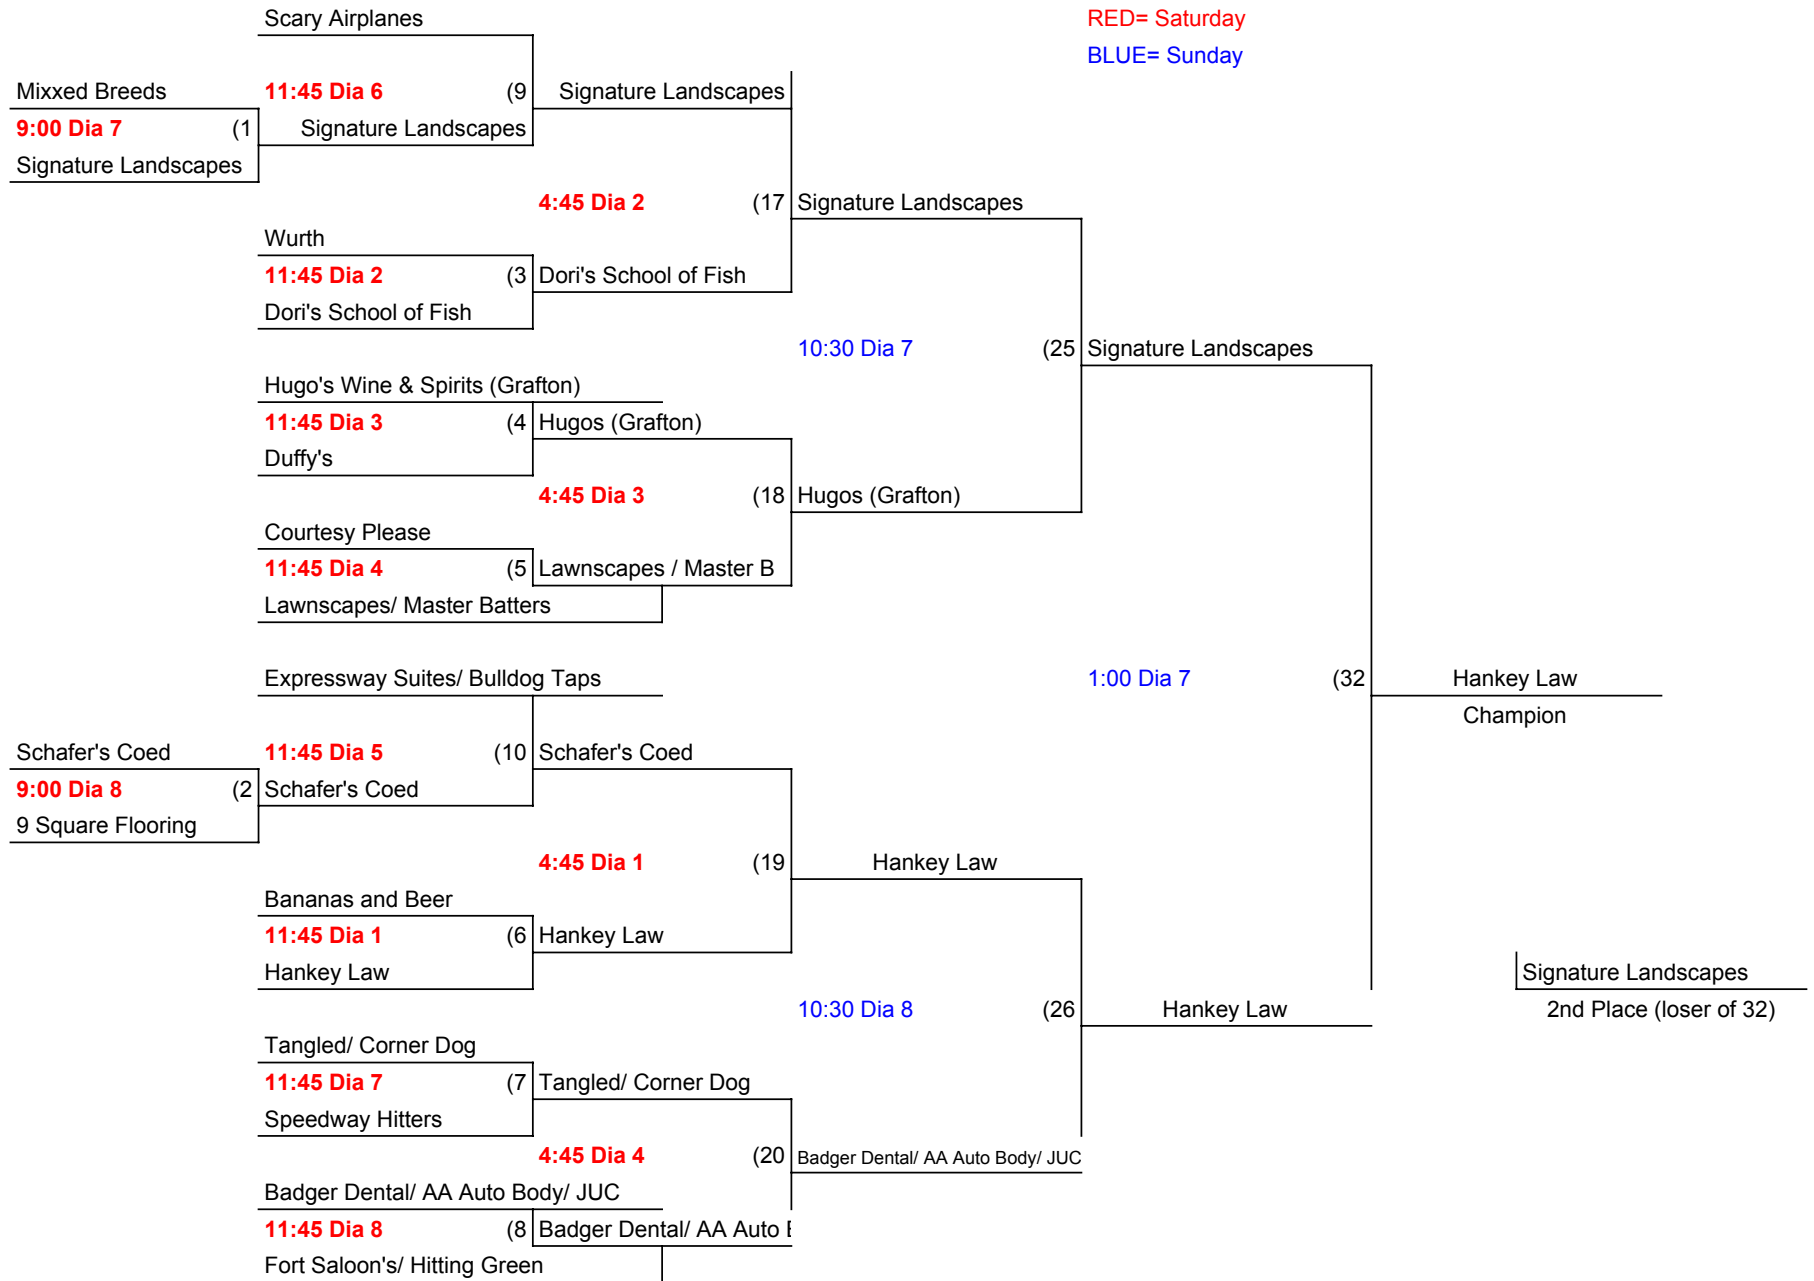

Division 1 Saturday Round Robin					
				Wins	Losses
1	Brady's Service			1	2
2	MMB/ Premier Athletic			3	
3	Kelly's Landsharks			1	2
4	Team Pandemic			1	2
		Game 1	Dia	Time	
		2 vs 1	1	10:15	22-15
		3 vs 4	2	10:15	17-19
		Game 2	Dia	Time	
		4 vs 2	1	1:00	9-11
		1 vs 3	2	1:00	8-14
		Game 3	Dia	Time	
		4 vs 1	1	3:30	19-21
		2 vs 3	2	3:30	22-18

Division 1 Sunday

Division 2

RED= Saturday
BLUE= Sunday

Division 3 Winners Bracket

RED= Saturday

BLUE= Sunday

Division 3 Consolation

RED- Saturday

BLUE-Sunday

Division 3 Roughrider

SUNDAY

Division 4 Winners Bracket

RED= Saturday

BLUE= Sunday

Bat Intentions
2nd Place (Loser of 24)

Division 4 Consolation

RED- Saturday BLUE- Sunday

Division 4 Roughrider

SUNDAY