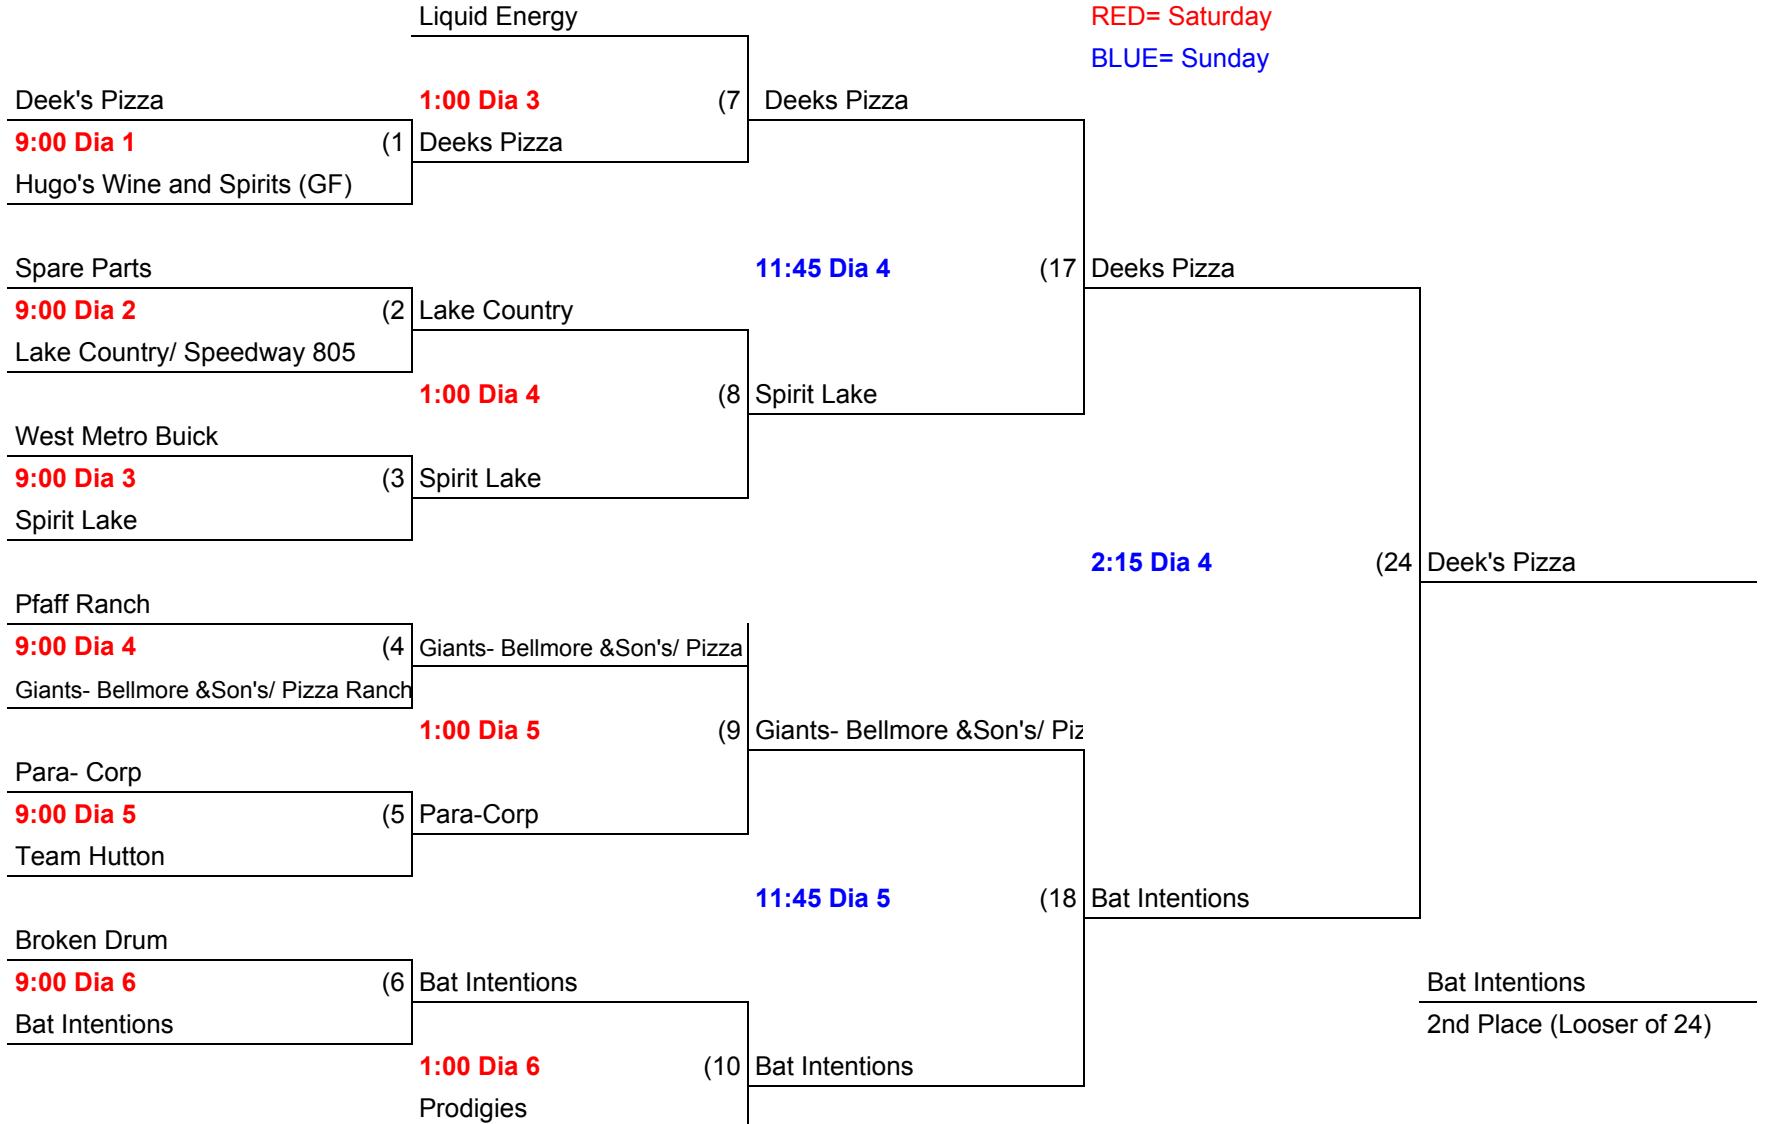

Division 1 Saturday Round Robin					
				Wins	Losses
1	Brady's Service			1	2
2	MMB/ Premier Athletic			3	
3	Kelly's Landsharks			1	2
4	Team Pandemic			1	2
		Game 1	Dia	Time	
		2 vs 1	1	10:15	22-15
		3 vs 4	2	10:15	17-19
		Game 2	Dia	Time	
		4 vs 2	1	1:00	9-11
		1 vs 3	2	1:00	8-14
		Game 3	Dia	Time	
		4 vs 1	1	3:30	19-21
		2 vs 3	2	3:30	22-18

Division 1 Sunday

Division 2

RED= Saturday
BLUE= Sunday

Division 3 Winners Bracket

RED= Saturday

BLUE= Sunday

Division 3 Consolation

RED- Saturday

BLUE-Sunday

Division 3 Roughrider

SUNDAY

Division 4 Winners Bracket

RED= Saturday

BLUE= Sunday

Bat Intentions
2nd Place (Loser of 24)

Division 4 Consolation

RED- Saturday BLUE- Sunday

Division 4 Roughrider

SUNDAY