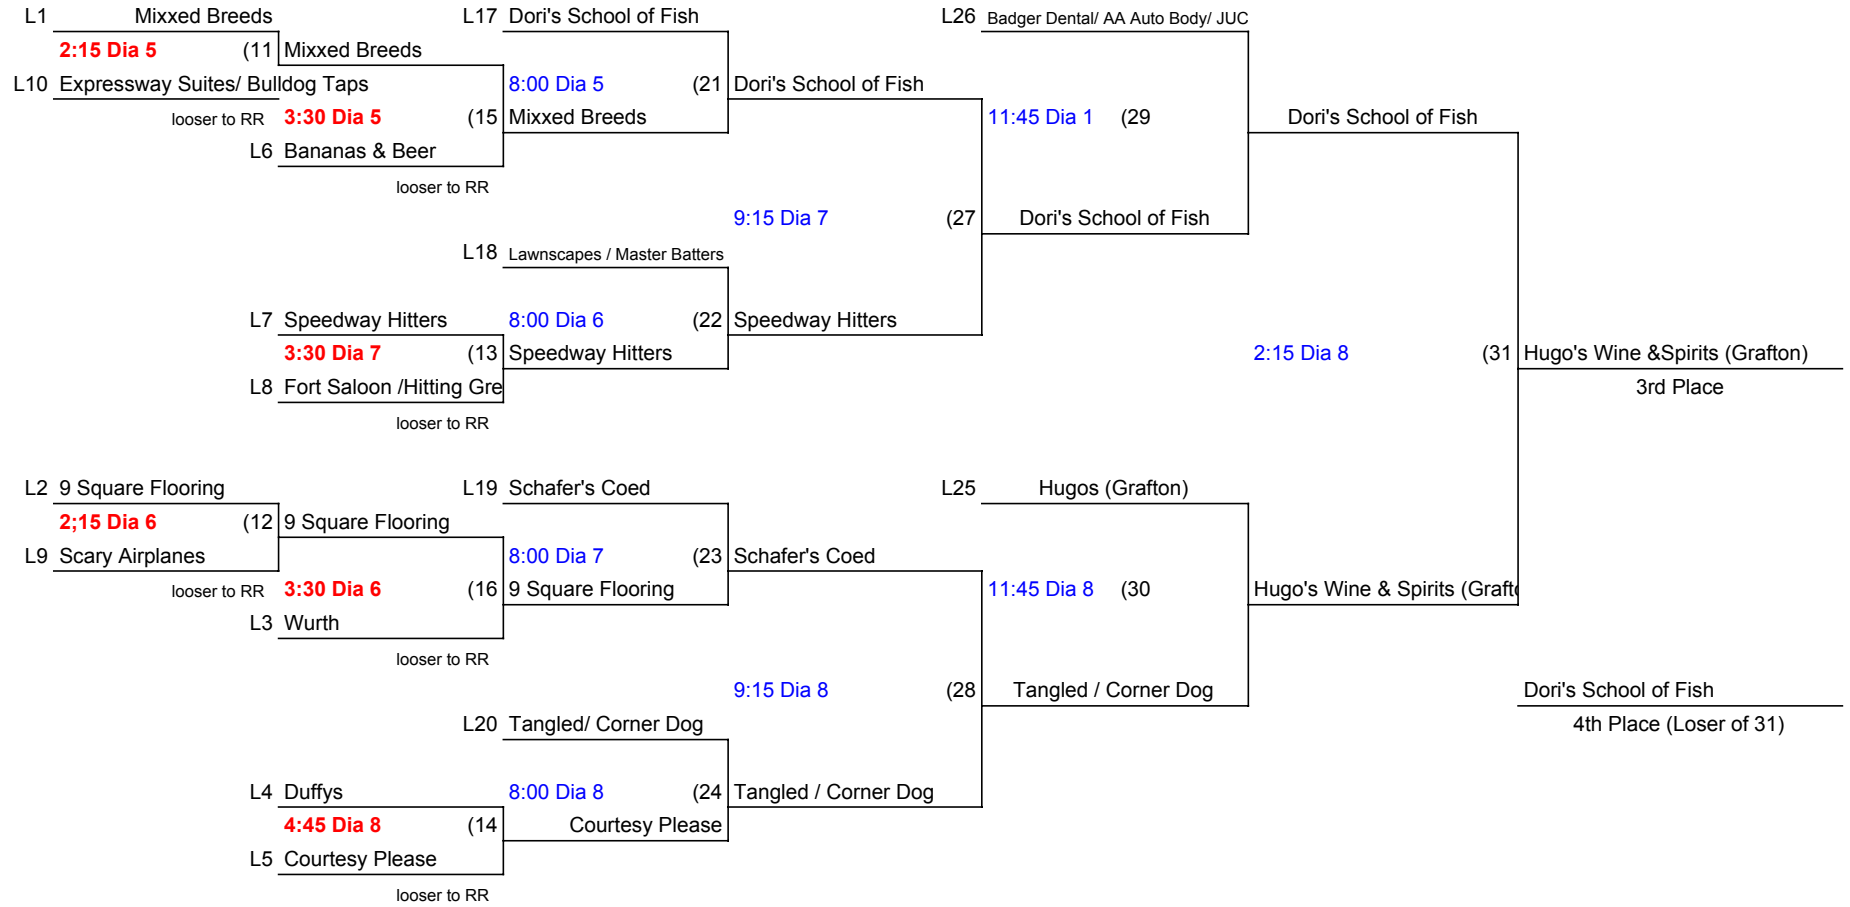

Division 1 Saturday Round Robin					
				Wins	Losses
1	Brady's Service			1	2
2	MMB/ Premier Athletic			3	
3	Kelly's Landsharks			1	2
4	Team Pandemic			1	2
		Game 1	Dia	Time	
		2 vs 1	1	10:15	22-15
		3 vs 4	2	10:15	17-19
		Game 2	Dia	Time	
		4 vs 2	1	1:00	9-11
		1 vs 3	2	1:00	8-14
		Game 3	Dia	Time	
		4 vs 1	1	3:30	19-21
		2 vs 3	2	3:30	22-18

Division 1 Sunday

Division 2

RED= Saturday
BLUE= Sunday

Division 3 Winners Bracket

RED= Saturday

BLUE= Sunday

Division 3 Consolation

RED- Saturday

BLUE-Sunday

Division 3 Roughrider

SUNDAY

Division 4 Winners Bracket

RED= Saturday

BLUE= Sunday

Bat Intentions
2nd Place (Loser of 24)

Division 4 Consolation

RED- Saturday BLUE- Sunday

Division 4 Roughrider

SUNDAY