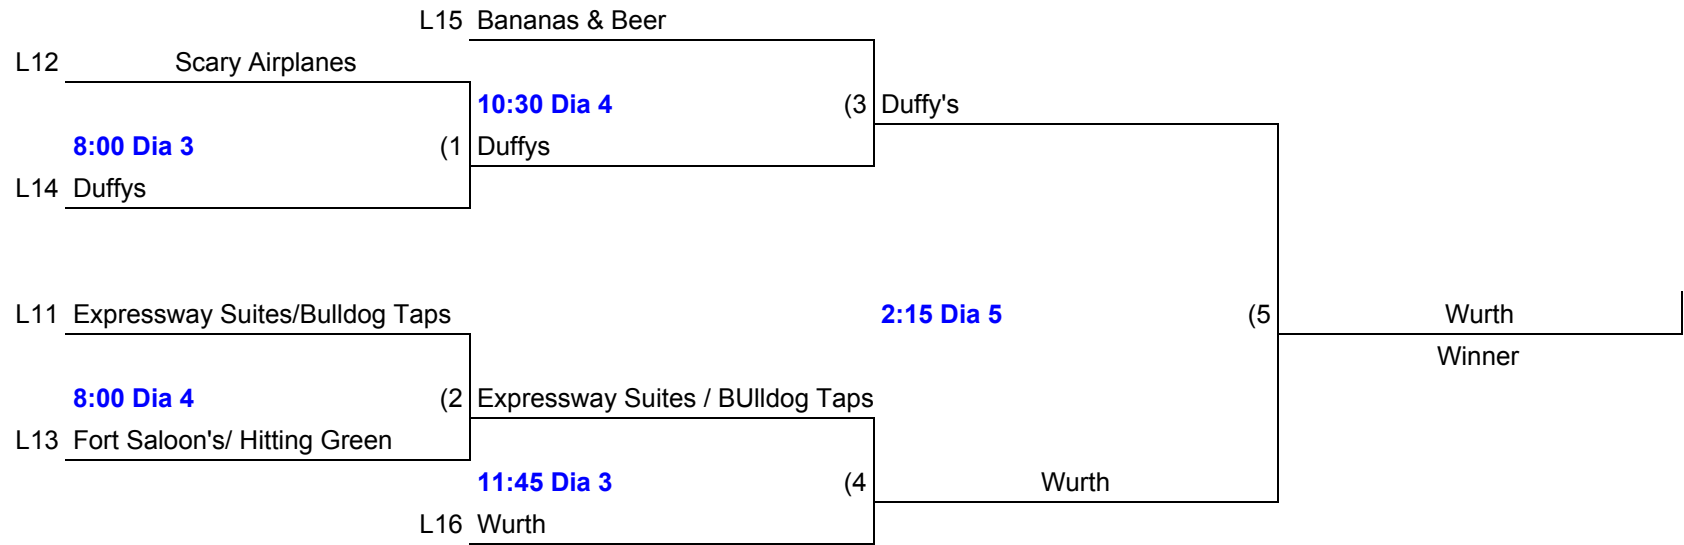

Division 1 Sunday

Division 2

RED= Saturday
BLUE= Sunday

Division 3 Winners Bracket

RED= Saturday

BLUE= Sunday

Division 3 Consolation

RED- Saturday

BLUE-Sunday

Division 3 Roughrider

SUNDAY

Division 4 Winners Bracket

RED= Saturday

BLUE= Sunday

Bat Intentions
2nd Place (Loser of 24)

Division 4 Consolation

RED- Saturday BLUE- Sunday

Division 4 Roughrider

SUNDAY