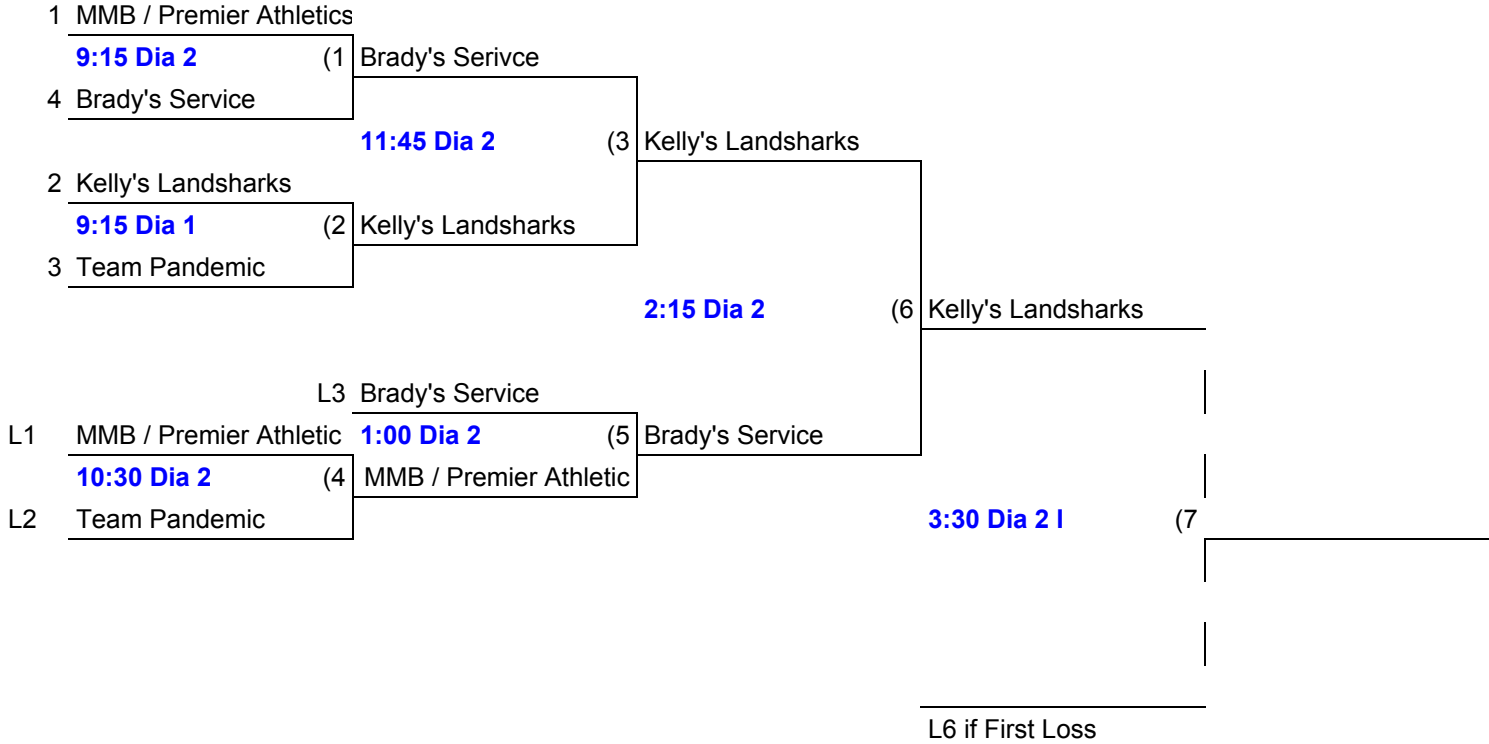

Division 1 Saturday Round Robin					
				Wins	Losses
1	Brady's Service			1	2
2	MMB/ Premier Athletic			3	
3	Kelly's Landsharks			1	2
4	Team Pandemic			1	2
		Game 1	Dia	Time	
		2 vs 1	1	10:15	22-15
		3 vs 4	2	10:15	17-19
		Game 2	Dia	Time	
		4 vs 2	1	1:00	9-11
		1 vs 3	2	1:00	8-14
		Game 3	Dia	Time	
		4 vs 1	1	3:30	19-21
		2 vs 3	2	3:30	22-18

Division 1 Sunday

Division 2

RED= Saturday
BLUE= Sunday

Division 3 Winners Bracket

RED= Saturday

BLUE= Sunday

Division 3 Consolation

RED- Saturday

BLUE-Sunday

Division 3 Roughrider

SUNDAY

Division 4 Winners Bracket

RED= Saturday

BLUE= Sunday

Bat Intentions
2nd Place (Loser of 24)

Division 4 Consolation

RED- Saturday BLUE- Sunday

Division 4 Roughrider

SUNDAY