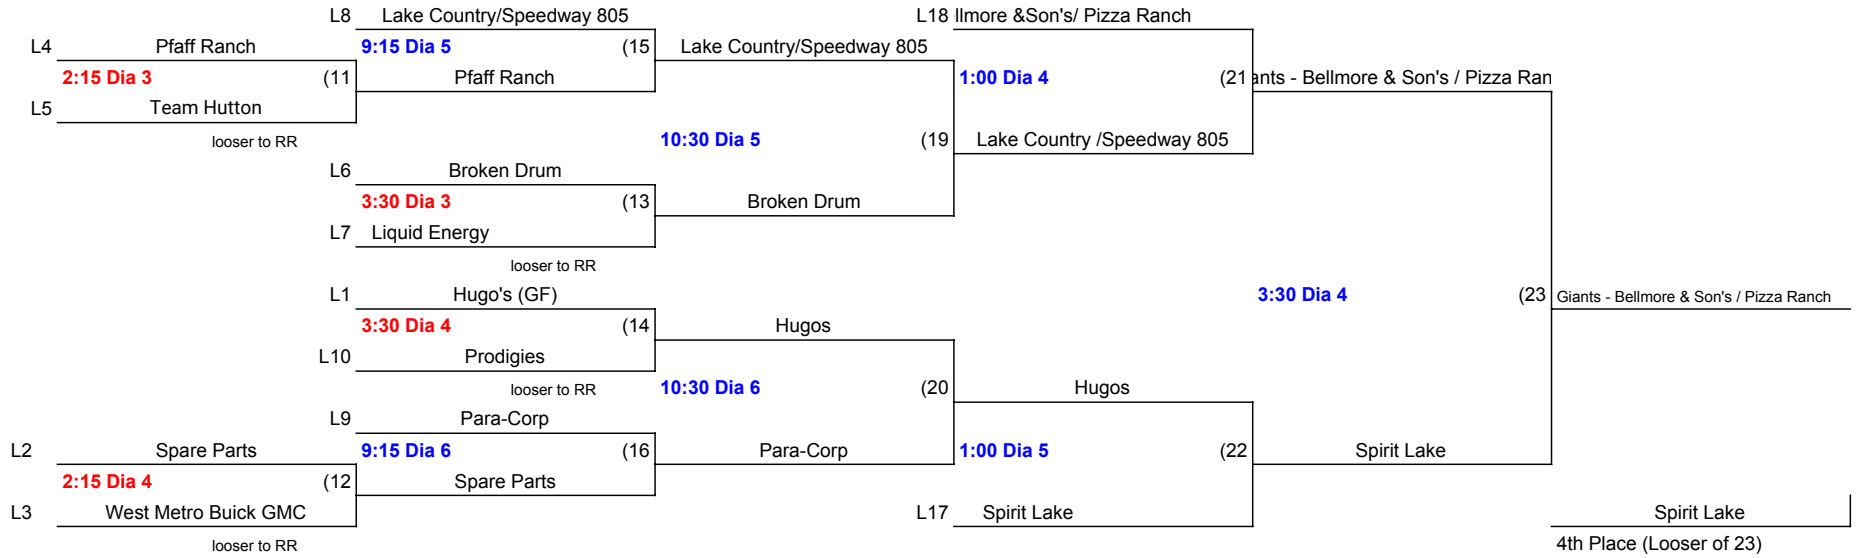

BLUE-Sunday

Division 3 Roughrider

SUNDAY

Division 4 Winners Bracket

RED= Saturday

BLUE= Sunday

Bat Intentions
2nd Place (Loser of 24)

Division 4 Consolation

RED- Saturday BLUE- Sunday

Division 4 Roughrider

SUNDAY