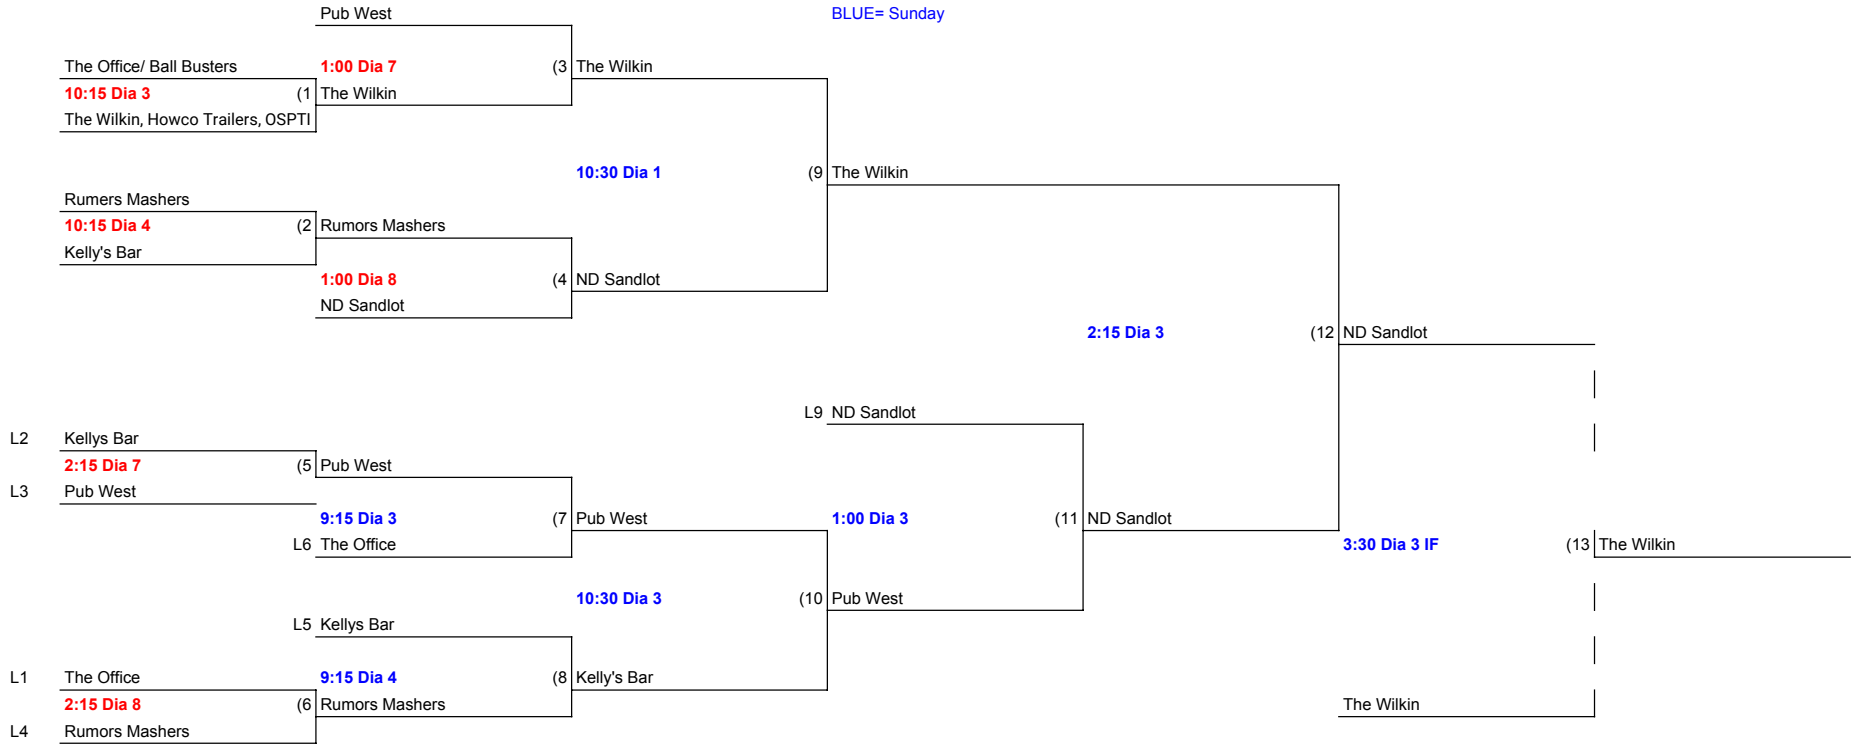

Division 1 Saturday Round Robin					
				Wins	Losses
1	Brady's Service			1	2
2	MMB/ Premier Athletic			3	
3	Kelly's Landsharks			1	2
4	Team Pandemic			1	2
		Game 1	Dia	Time	
		2 vs 1	1	10:15	22-15
		3 vs 4	2	10:15	17-19
		Game 2	Dia	Time	
		4 vs 2	1	1:00	9-11
		1 vs 3	2	1:00	8-14
		Game 3	Dia	Time	
		4 vs 1	1	3:30	19-21
		2 vs 3	2	3:30	22-18

Division 1 Sunday

Division 2

RED= Saturday
BLUE= Sunday

Division 3 Winners Bracket

RED= Saturday

BLUE= Sunday

Division 3 Consolation

RED- Saturday

BLUE-Sunday

Division 3 Roughrider

SUNDAY

Division 4 Winners Bracket

RED= Saturday

BLUE= Sunday

Bat Intentions
2nd Place (Loser of 24)

Division 4 Consolation

RED- Saturday BLUE- Sunday

Division 4 Roughrider

SUNDAY