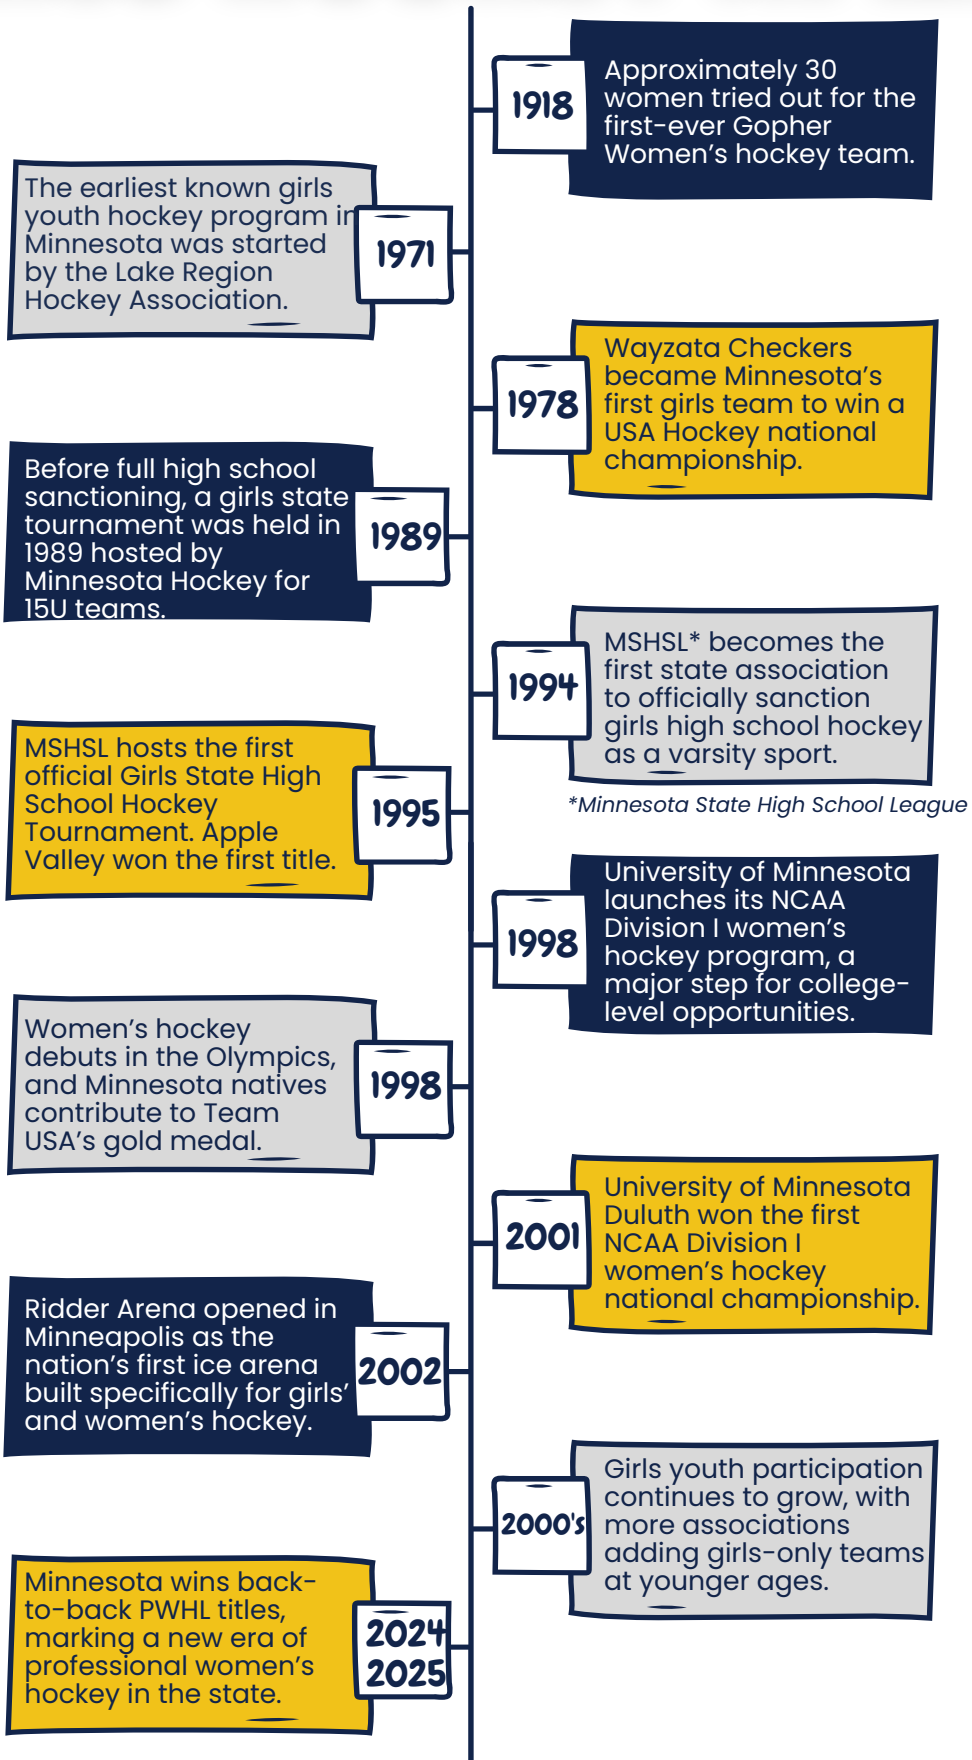

GIRLS HOCKEY IN MN