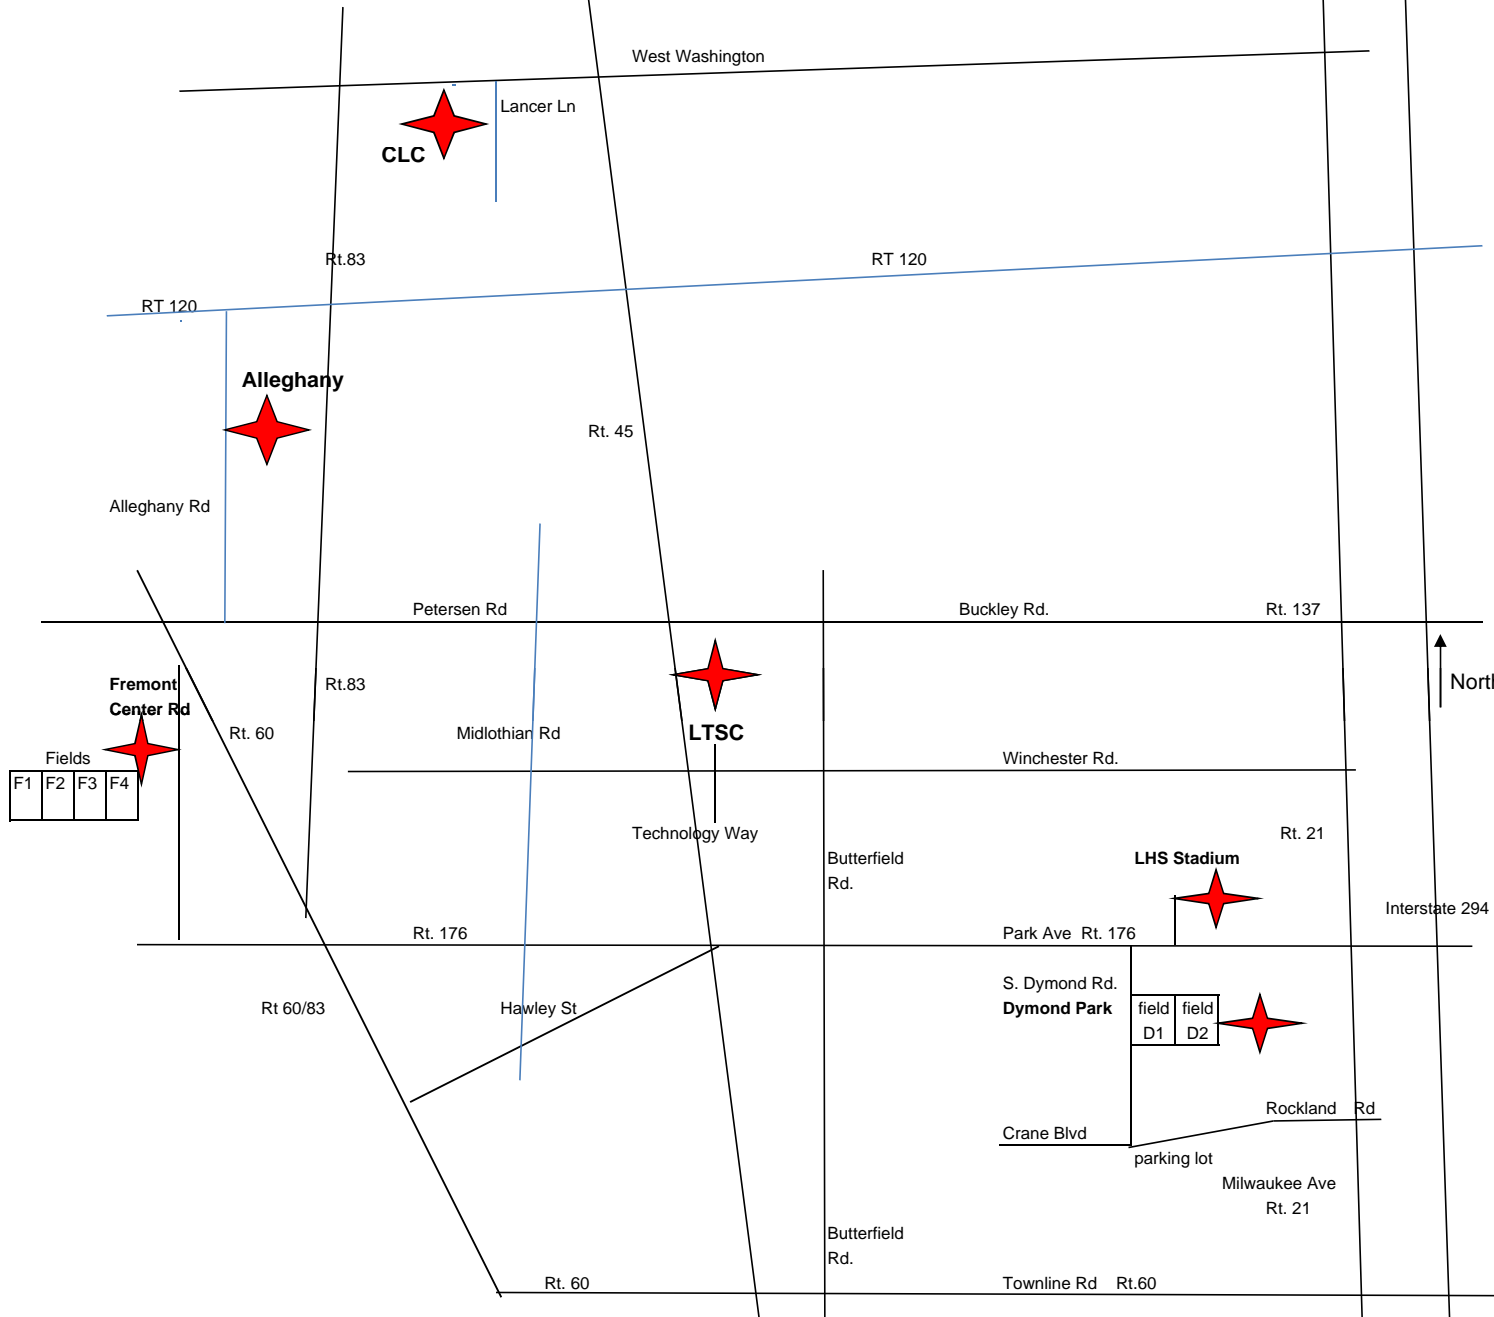

Map and Directions to Tournament Locations

Directions on Page 2

| Fields | | | |
|--------|----|----|----|
| F1 | F2 | F3 | F4 |

| | |
|-------|-------|
| field | field |
| D1 | D2 |

DIRECTIONS FROM LTSC TO FREMONT FIELDS

Turn Right on to Rt. 45. – .6 miles

Turn Left on to Peterson Rd - 3.7 miles

Turn Left on to Rt. 60 - .4 miles

Turn Right on to Fremont Center Rd - 1.1 miles

DIRECTIONS FROM LTSC TO CLC

Address for Mapquest: 19351 West Washington St, Grayslake, IL

From Libertyville Township Soccer Complex

Turn left at light onto Winchester Rd. - .4 miles

Turn Right on to Butterfield Rd. – 1.5 miles

Turn Left on to Rt. 176 - .2 miles

For Dymond - Turn Right on to S. Dymond Rd. - .1 miles

Turn Left on to West Petersen - 1.7 miles

Turn Right on to N Alleghany Rd - 1.4 miles