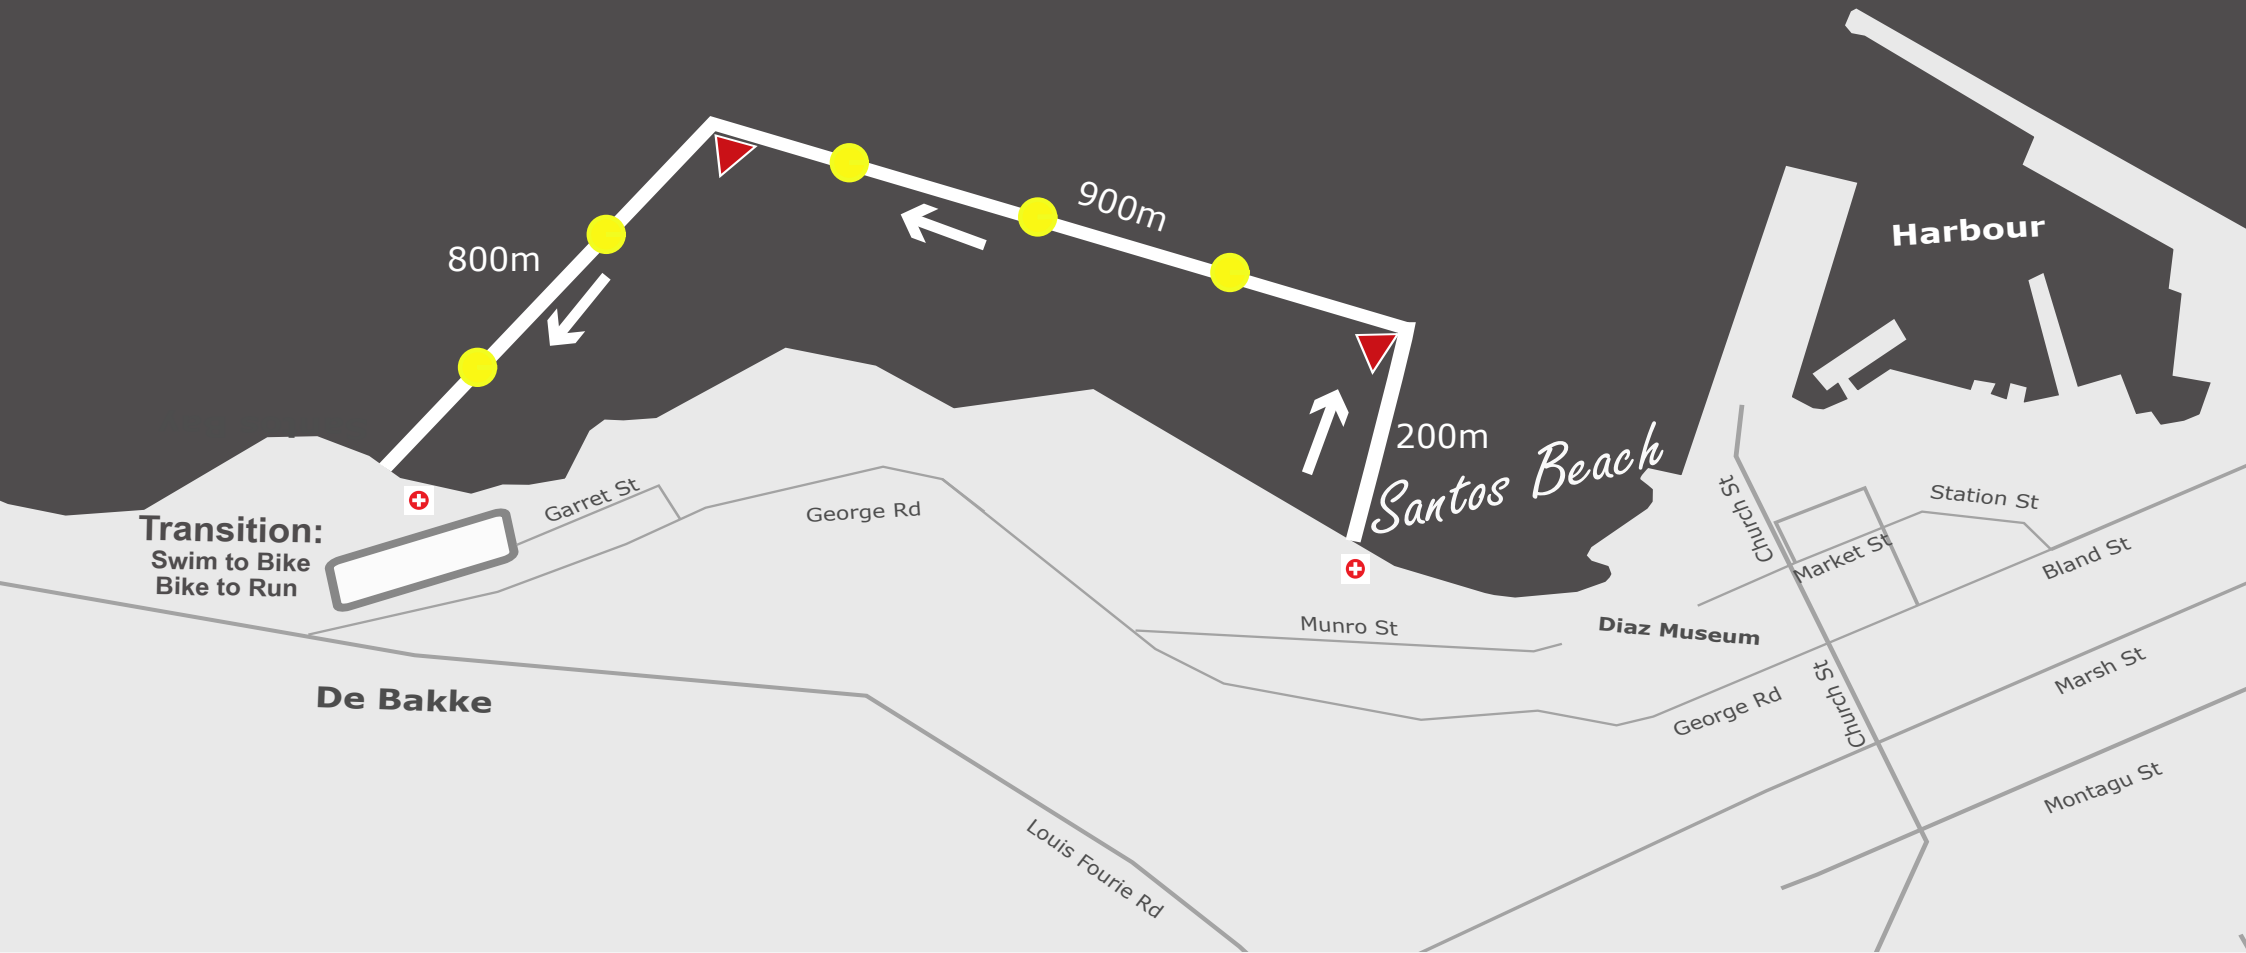

# RŌKA®

- ▲ Red Turn Buoys
- Yellow Guider Buoys
- ⊕ Medical Pod & Drop Out (Swim only)

**SWIM 1.9 km**  
1 Lap

**Mossel Bay**