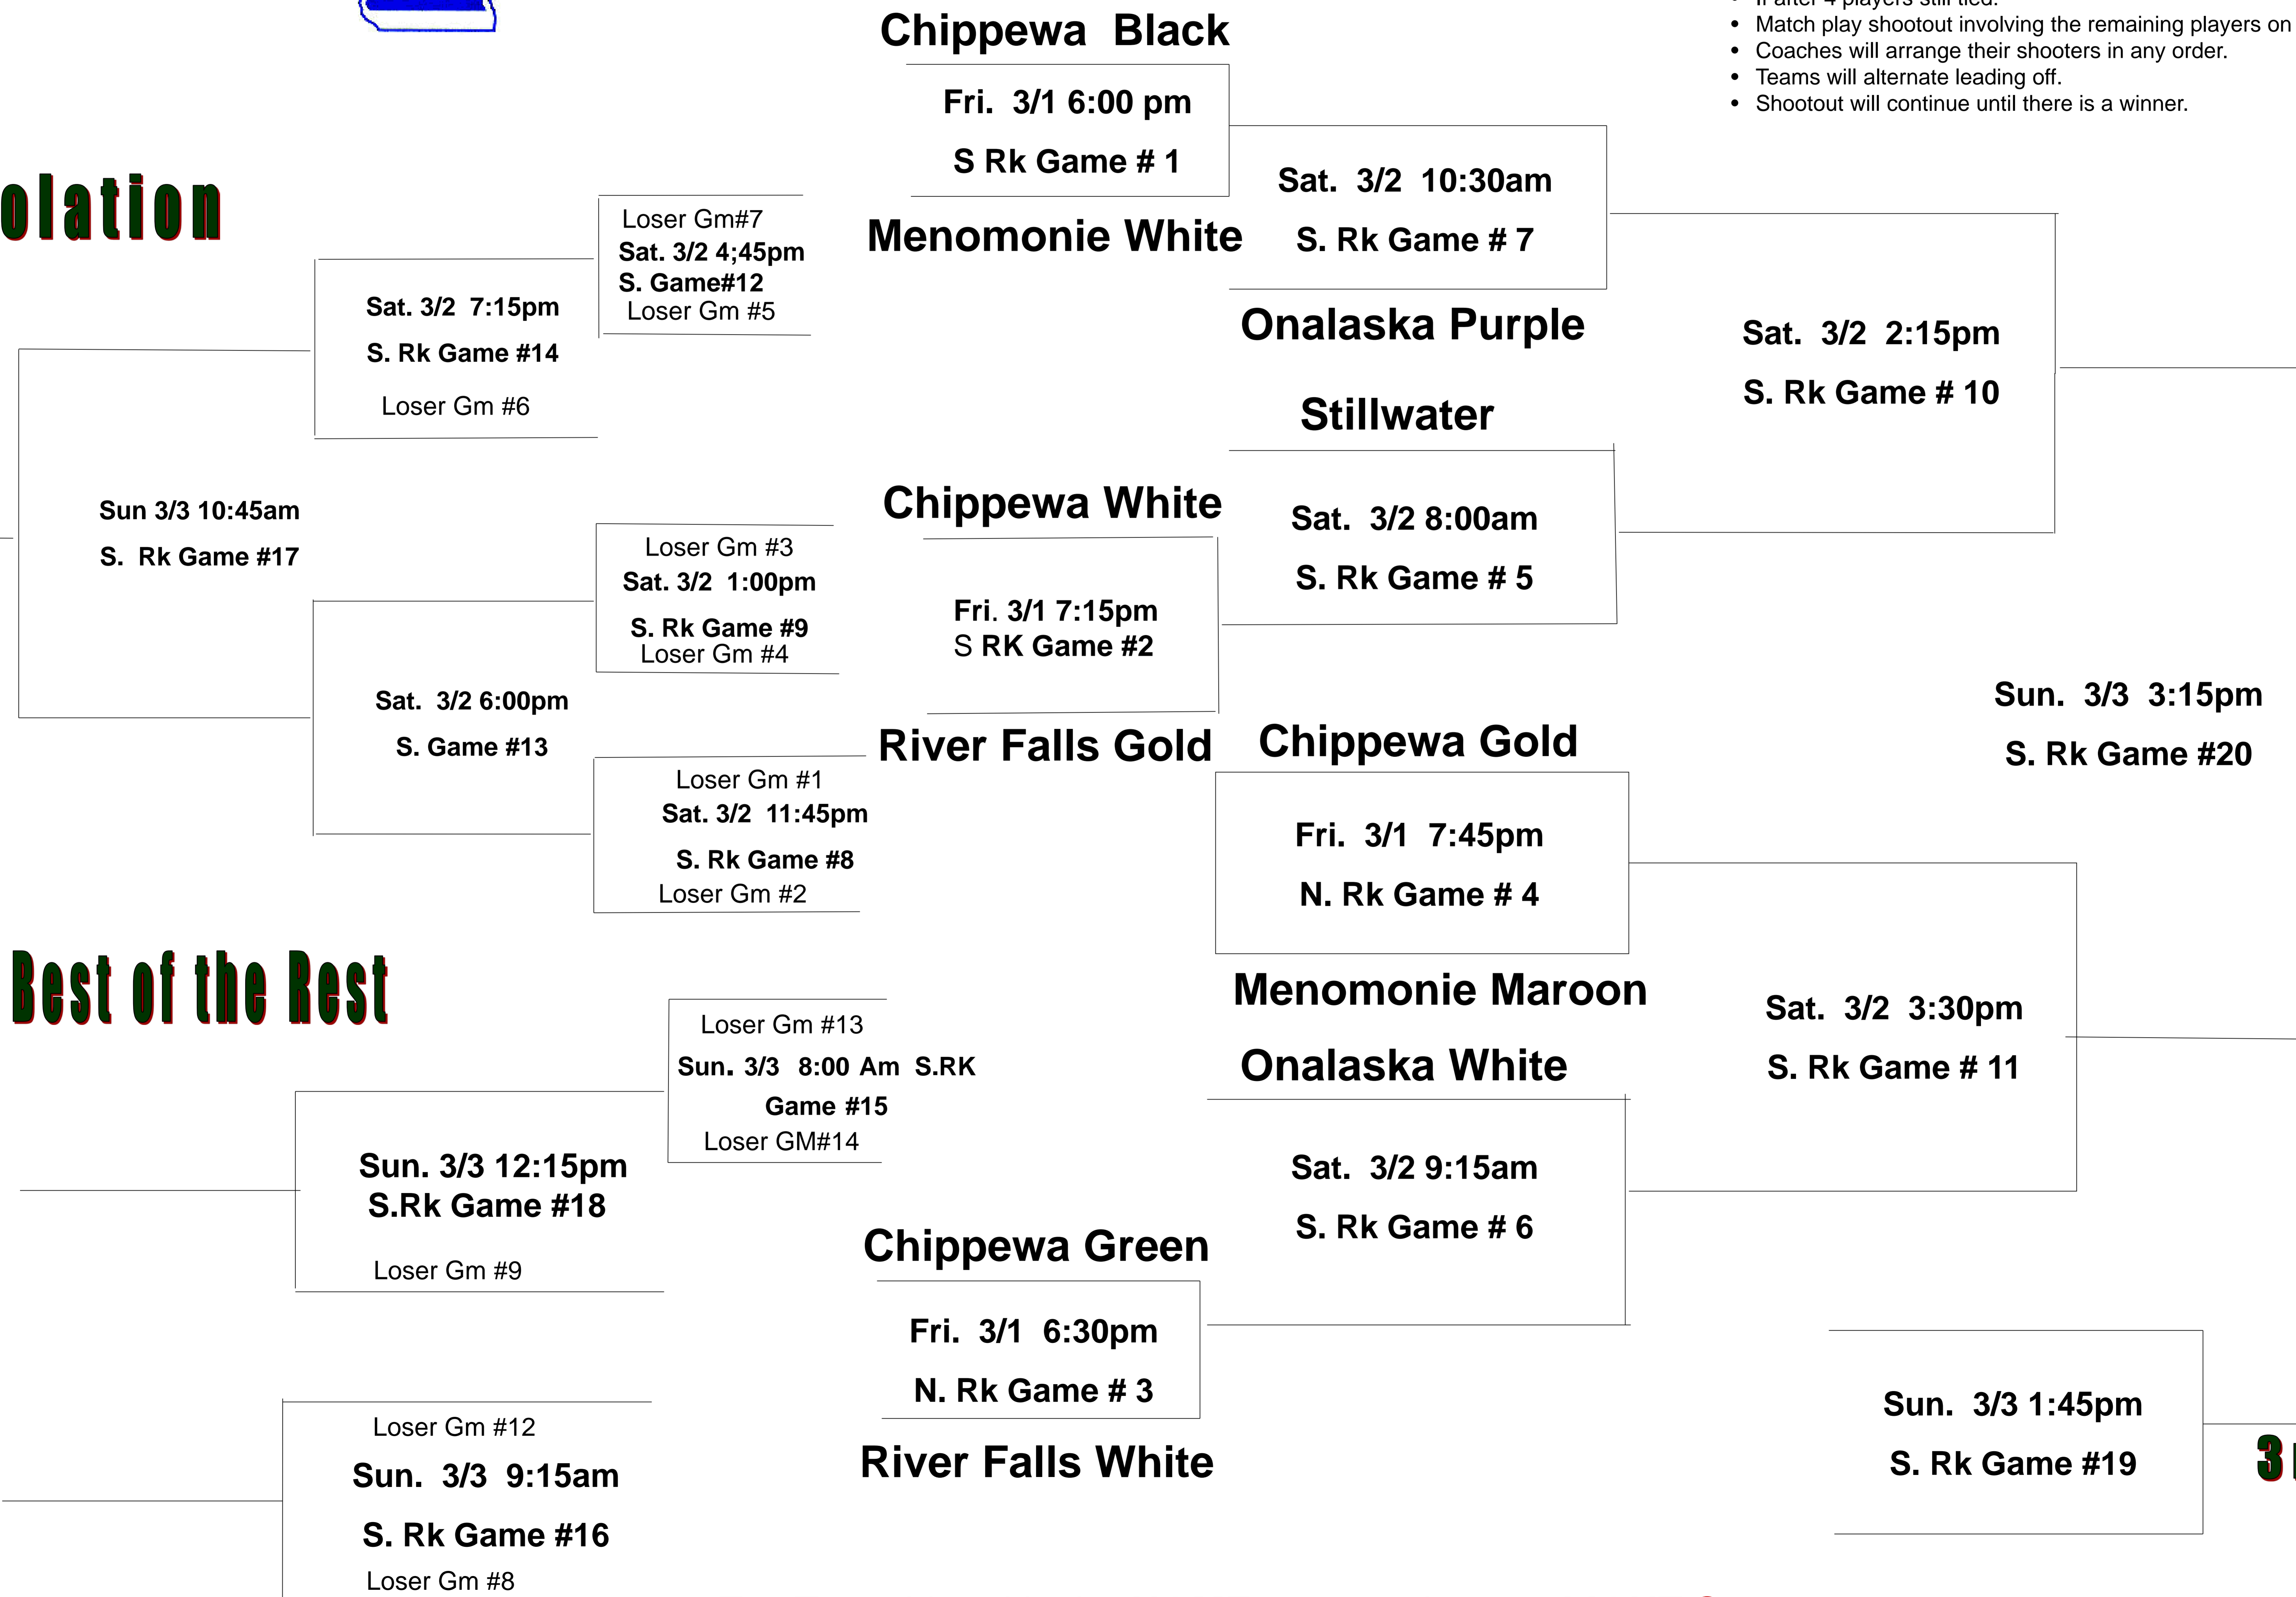

Chippewa Falls Youth Hockey Association Mite Tournament March 1-3, 2019

Bracket play Overtime Format:

In the event of a tie score at the end of regulation time, the following overtime rules will apply:

- Two-minute break between regulation and any overtime periods.
- One 4 on 4, six-minute sudden death overtime, first team to score will win.
- One four-man shootout involving the four remaining players on the ice at the end of the overtime period.
- A coin flip will determine which team starts the shootout.
- If after 4 players still tied:
- Match play shootout involving the remaining players on the bench.
- Coaches will arrange their shooters in any order.
- Teams will alternate leading off.
- Shootout will continue until there is a winner.

Consolation

Best of the Rest

Champions

3rd Place

Top Team Listed is the HOME team and wears LIGHT Sweater