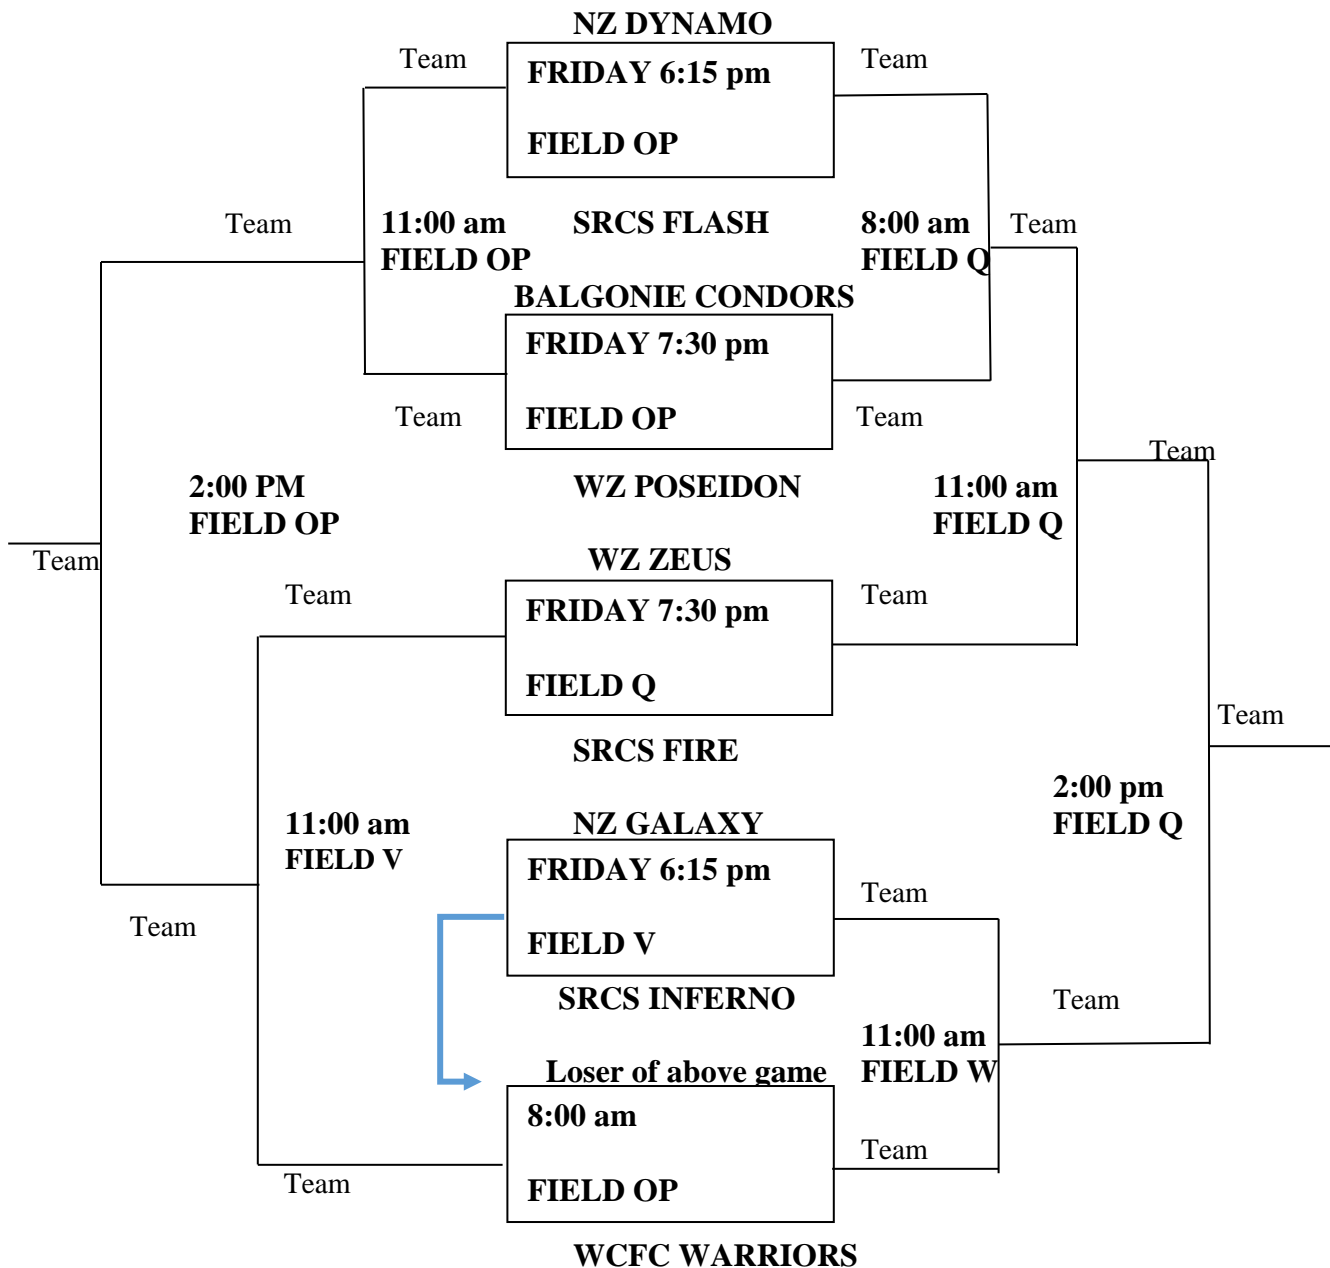

U14 TOURNAMENT 2019

Note: all games will be played Saturday June 22, 2019 unless otherwise noted

“B SIDE”

“A SIDE”

Q. Riffel High School
OP. Optimist Park
W. O'Neill High School
V. St. Jerome School

The game is divided into two equal halves of 20 minutes with no more than 5 minutes at half time. If game is still tied then proceed to 5 minute **Overtime** and first goal wins. If still tied then proceed to **Shootout**.