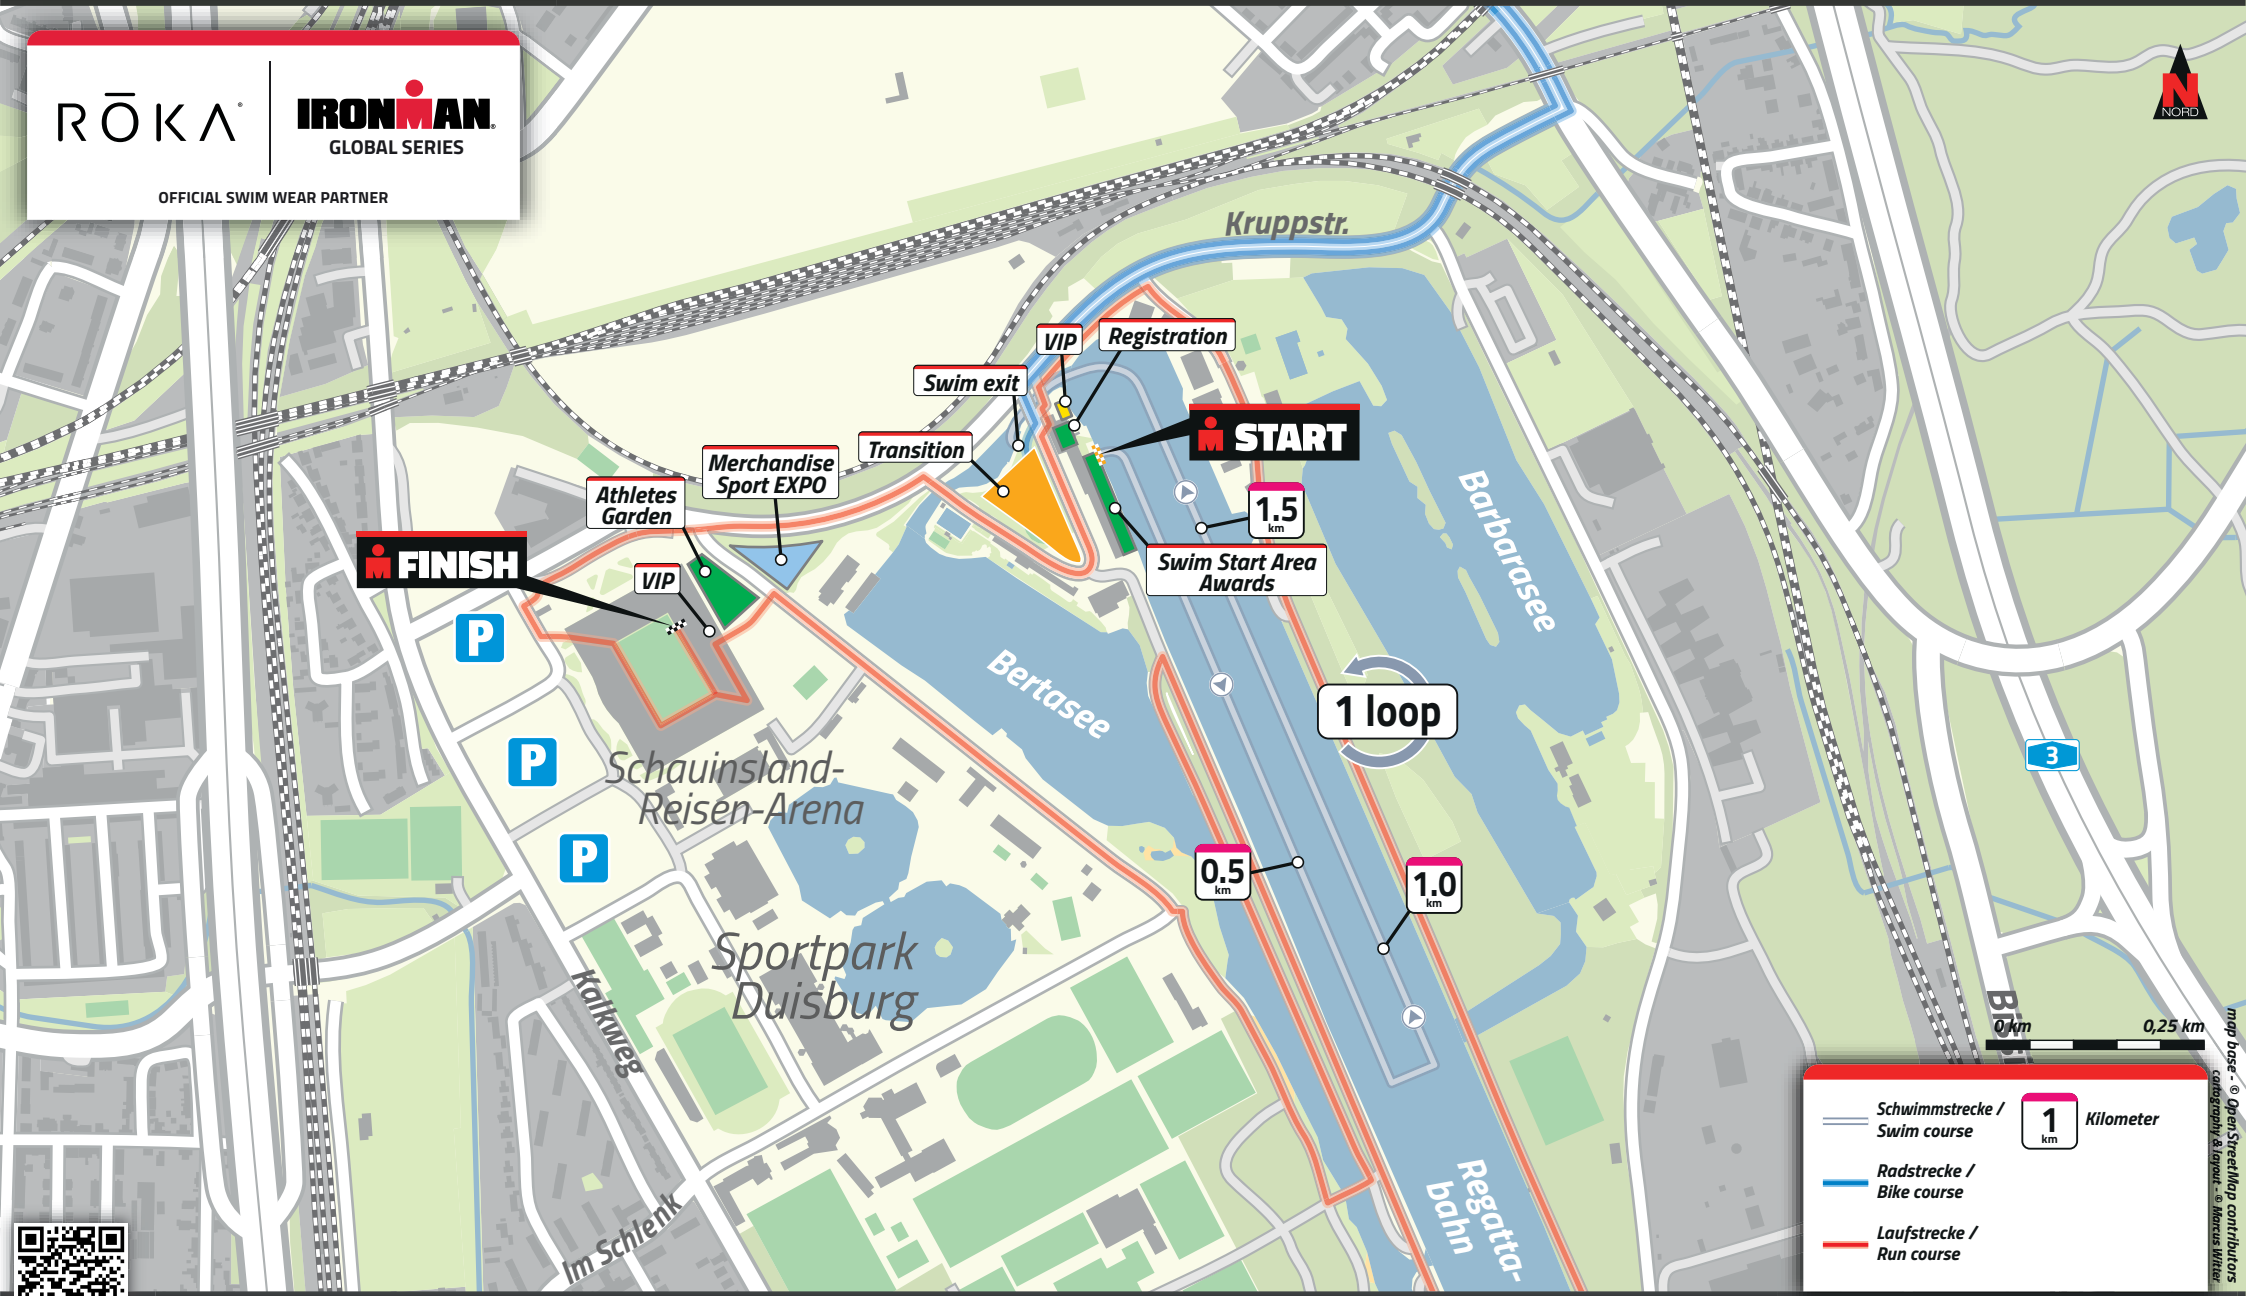

RÖKA | **IRONMAN**
GLOBAL SERIES
OFFICIAL SWIM WEAR PARTNER

— Schwimmstrecke / Swim course 1 Kilometer
— Radstrecke / Bike course
— Laufstrecke / Run course