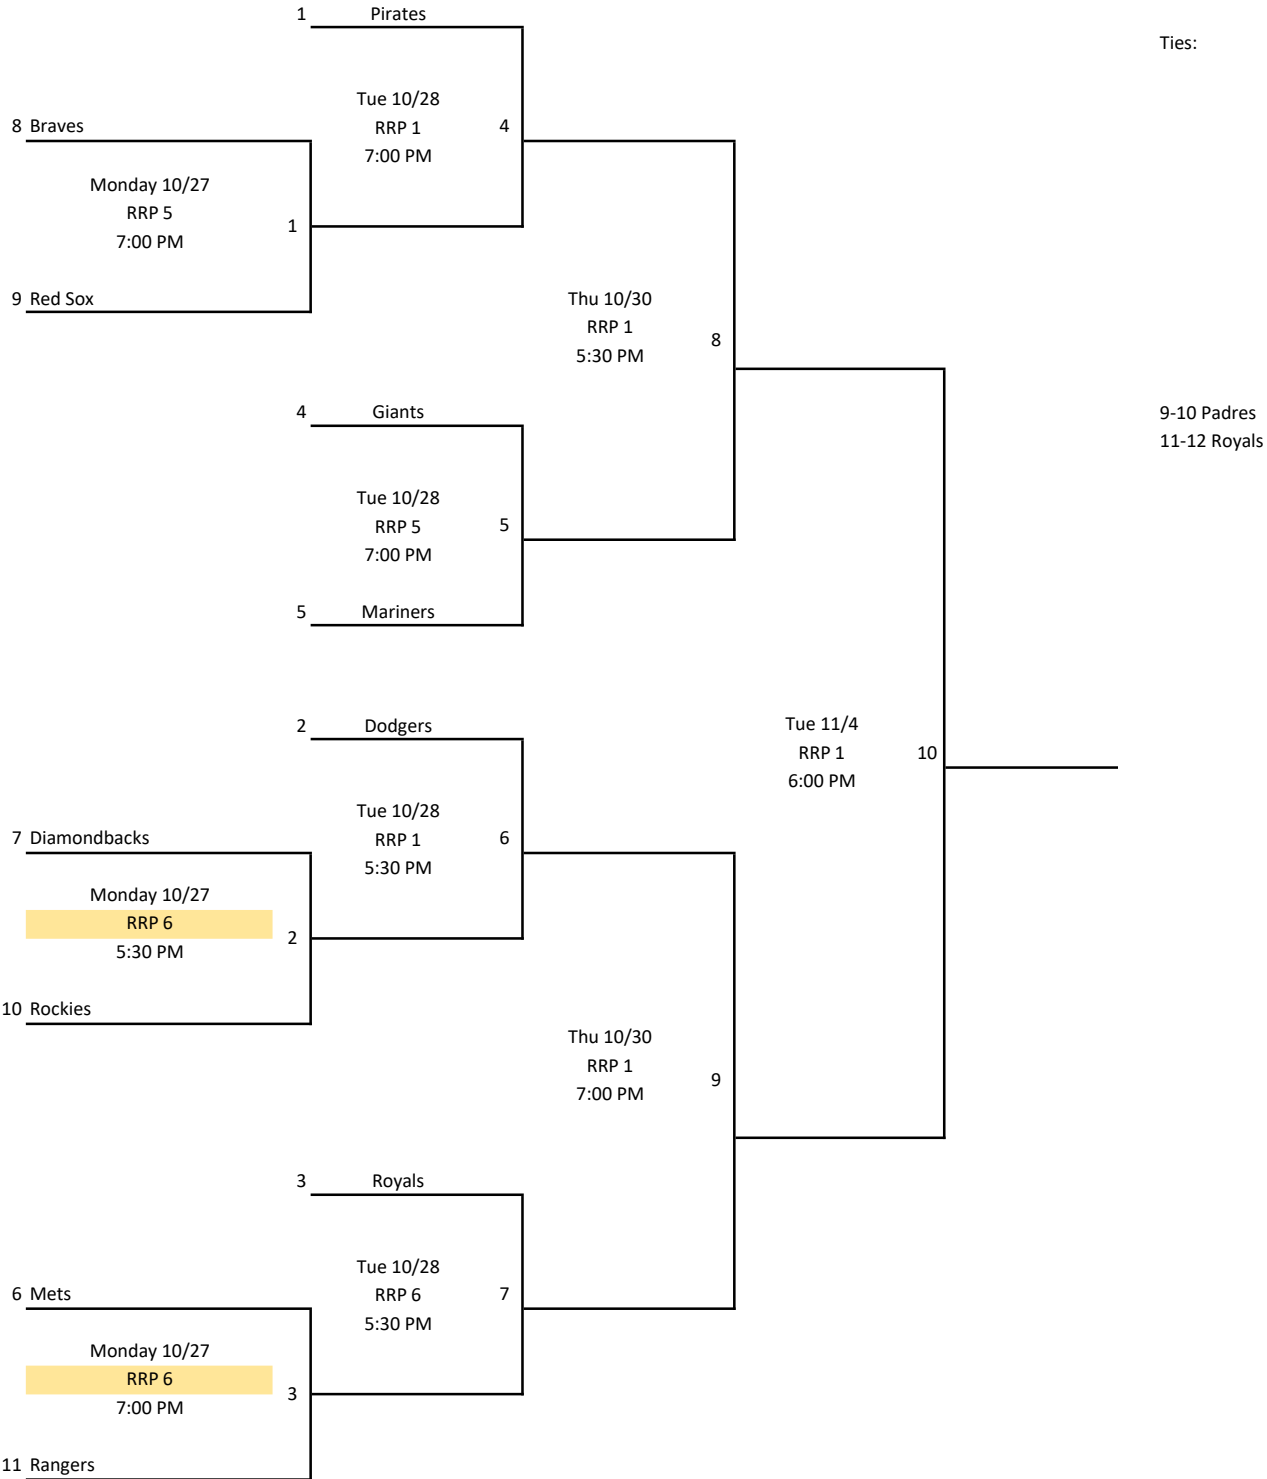

11-12 Year Old Bracket (11 Team Single Elimination)

Winner's Bracket

Games 1, 2, & 3 are Week 0.

New pitching week starts with Game 4, and Games 4-10 are 1 pitching week (125 pitches max/pitcher)

REST DAYS MUST BE OBSERVED REGARDLESS OF PITCHING WEEK

Rest days are based on original schedule (the schedule at time the pitcher was used in a game)

Weather or other schedule changes cannot make a pitcher eligible if they would not have already been eligible