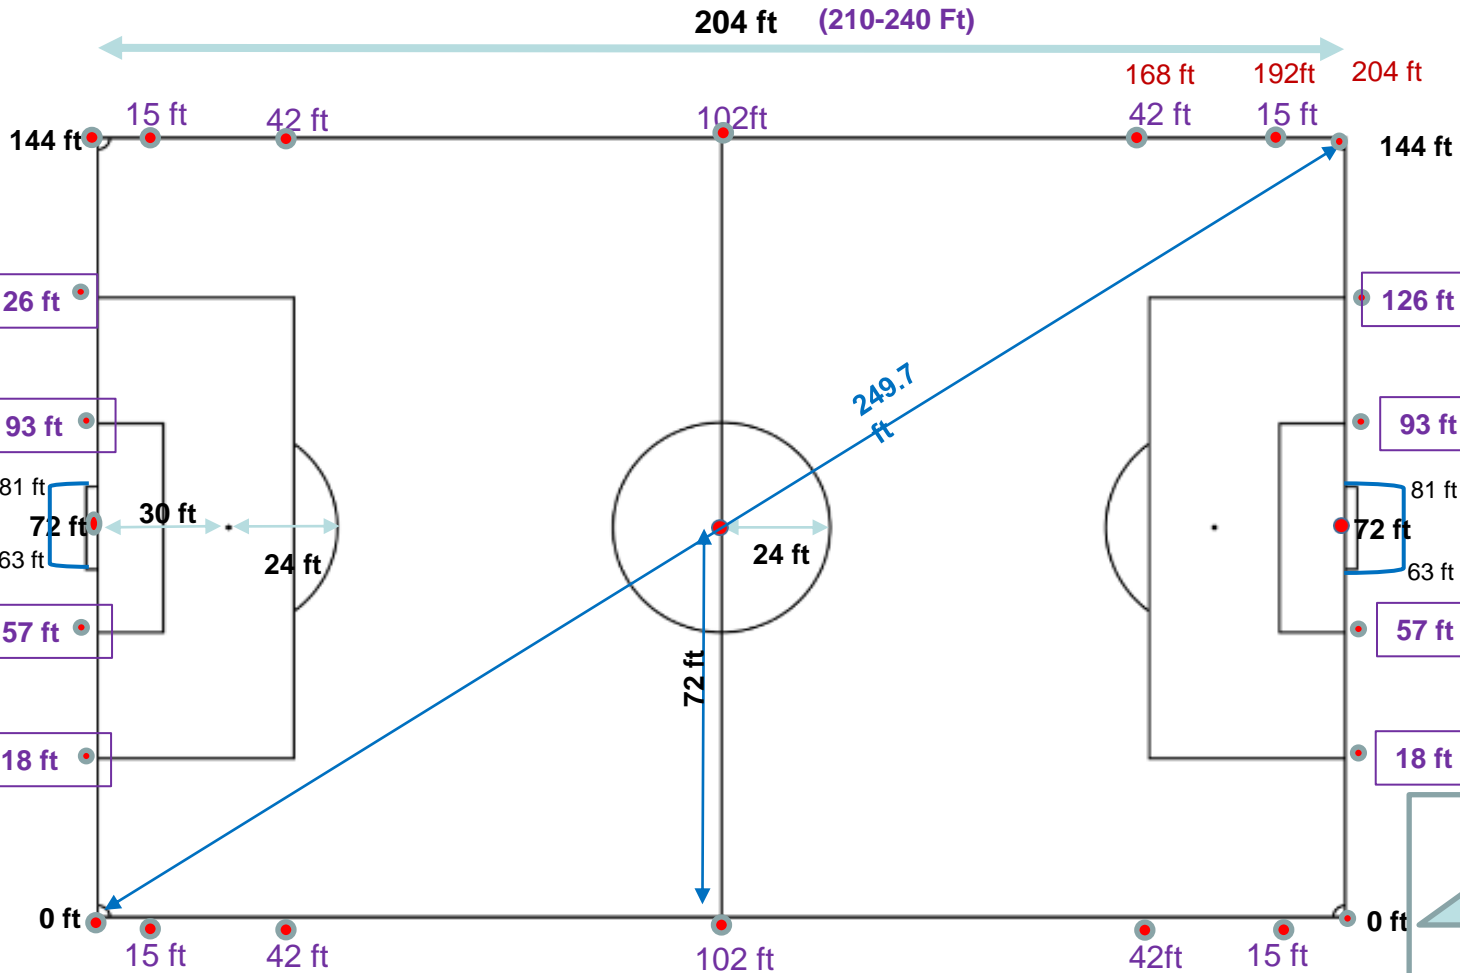

U-6 Field Dimensions

(20 yards X 25 yards)

Goals: 3 ft Pugg Mini Goals
Corner Cones

U-7 Field Dimensions

(25 yards X 35 yards)

Goals: 4ft x 6ft Goals
Corner Cones

U-9 Field Dimensions

132 ft x 190 ft

US
Soccer
HRP 2
7 v 7
63 x 44

132 ft
(105-135 Ft)

Right
Angle

U-10/U-11 Field Dimensions

(144 ft) x (204 ft)

US Soccer HRP 4
 68" x 48'
 (These fields can be used for either U10 or U11 games as they are within 1 yd of standard)

144 ft
 (135 - 165 Ft)

35 Stakes
 6 Lines
 Four
 Tapes

Right Angle

U-12 Field Dimensions

(150 ft X 240 ft)

HRP 3
KEY 1
U11/12
80 x 50

(US Soccer Guidelines
9 v 9)

150 ft
(135 - 165 Ft)

35 Stakes
6 Lines
Four
Tapes

U-13/14 Field Dimensions

(55/60 yards X 95/120 yards)

Goals: 8 ft x 24 ft Goals
Corner Flags

U-16/19 Field Dimensions

(60/65 yards X 100/120 yards)

Goals: 8 ft x 24 ft Goals
Corner Flags