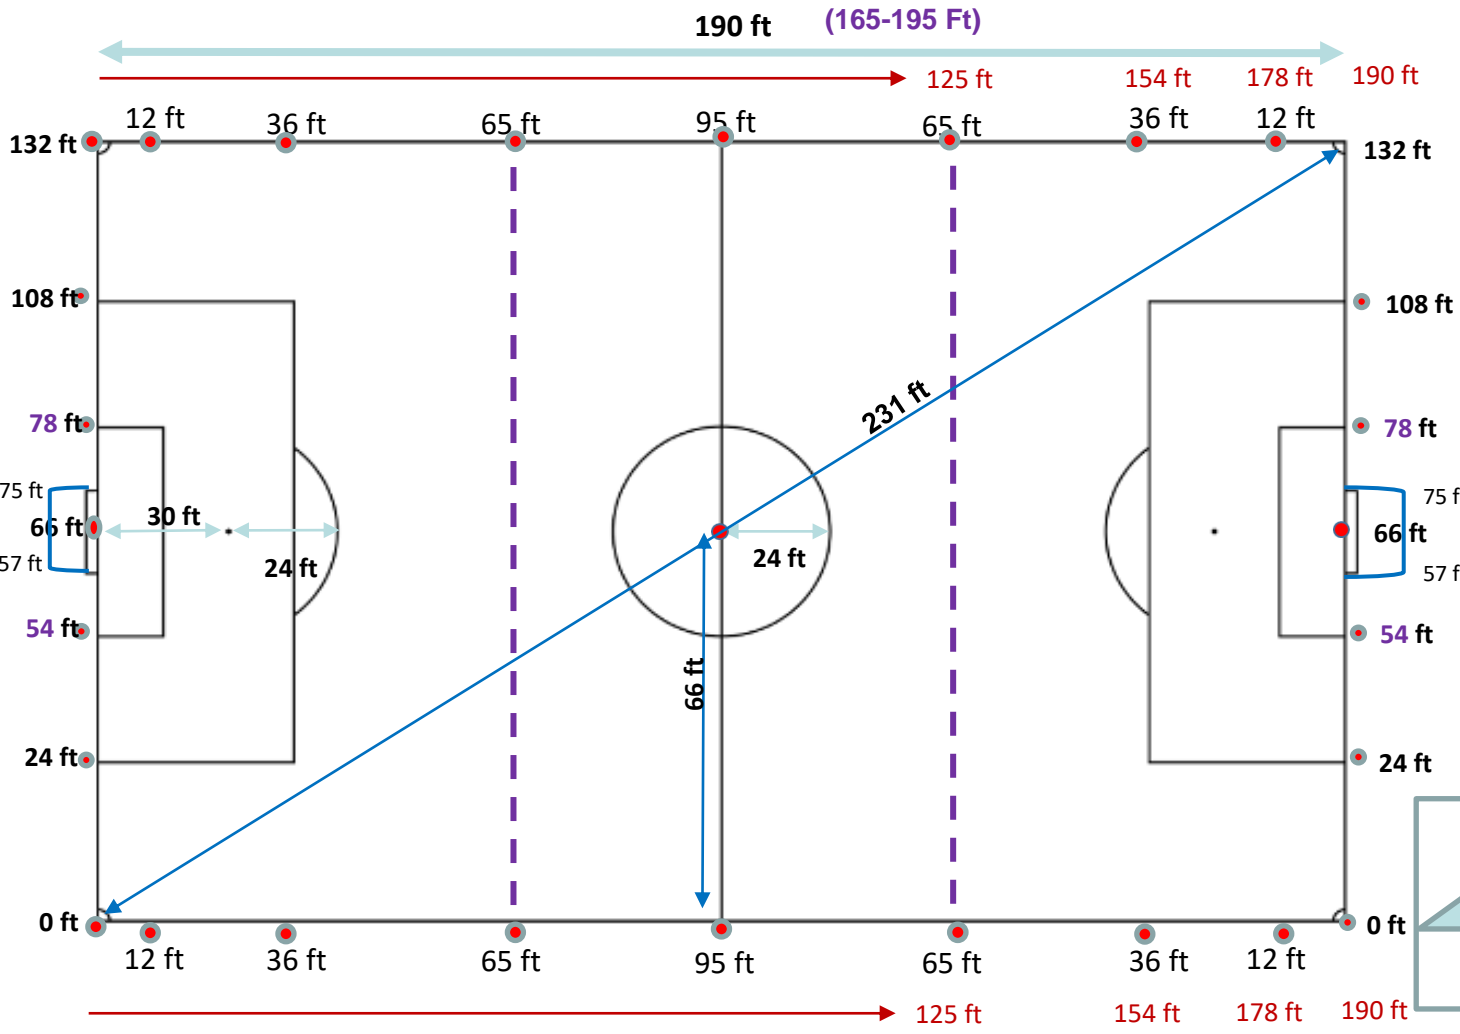

U-6 Field Dimensions

(20 yards X 25 yards)

Goals: 3 ft Pugg Mini Goals
Corner Cones

U-7 Field Dimensions

(25 yards X 35 yards)

Goals: 4ft x 6ft Goals
Corner Cones

U-9 Field Dimensions

132 ft x 190 ft

US
Soccer
HRP 2
7 v 7
63 x 44

132 ft
(105-135 Ft)

Right
Angle

U-10/U-11 Field Dimensions

(144 ft) x (204 ft)

US Soccer HRP 4
 68" x 48'
 (These fields can be used for either U10 or U11 games as they are within 1 yd of standard)

144 ft
 (135 - 165 Ft)

35 Stakes
 6 Lines
 Four
 Tapes

Right Angle

U-12 Field Dimensions

(150 ft X 240 ft)

HRP 3
KEY 1
U11/12
80 x 50

(US Soccer Guidelines
9 v 9)

150 ft
(135 - 165 Ft)

35 Stakes
6 Lines
Four
Tapes

U-13/14 Field Dimensions

(55/60 yards X 95/120 yards)

Goals: 8 ft x 24 ft Goals
Corner Flags

U-16/19 Field Dimensions

(60/65 yards X 100/120 yards)

Goals: 8 ft x 24 ft Goals
Corner Flags