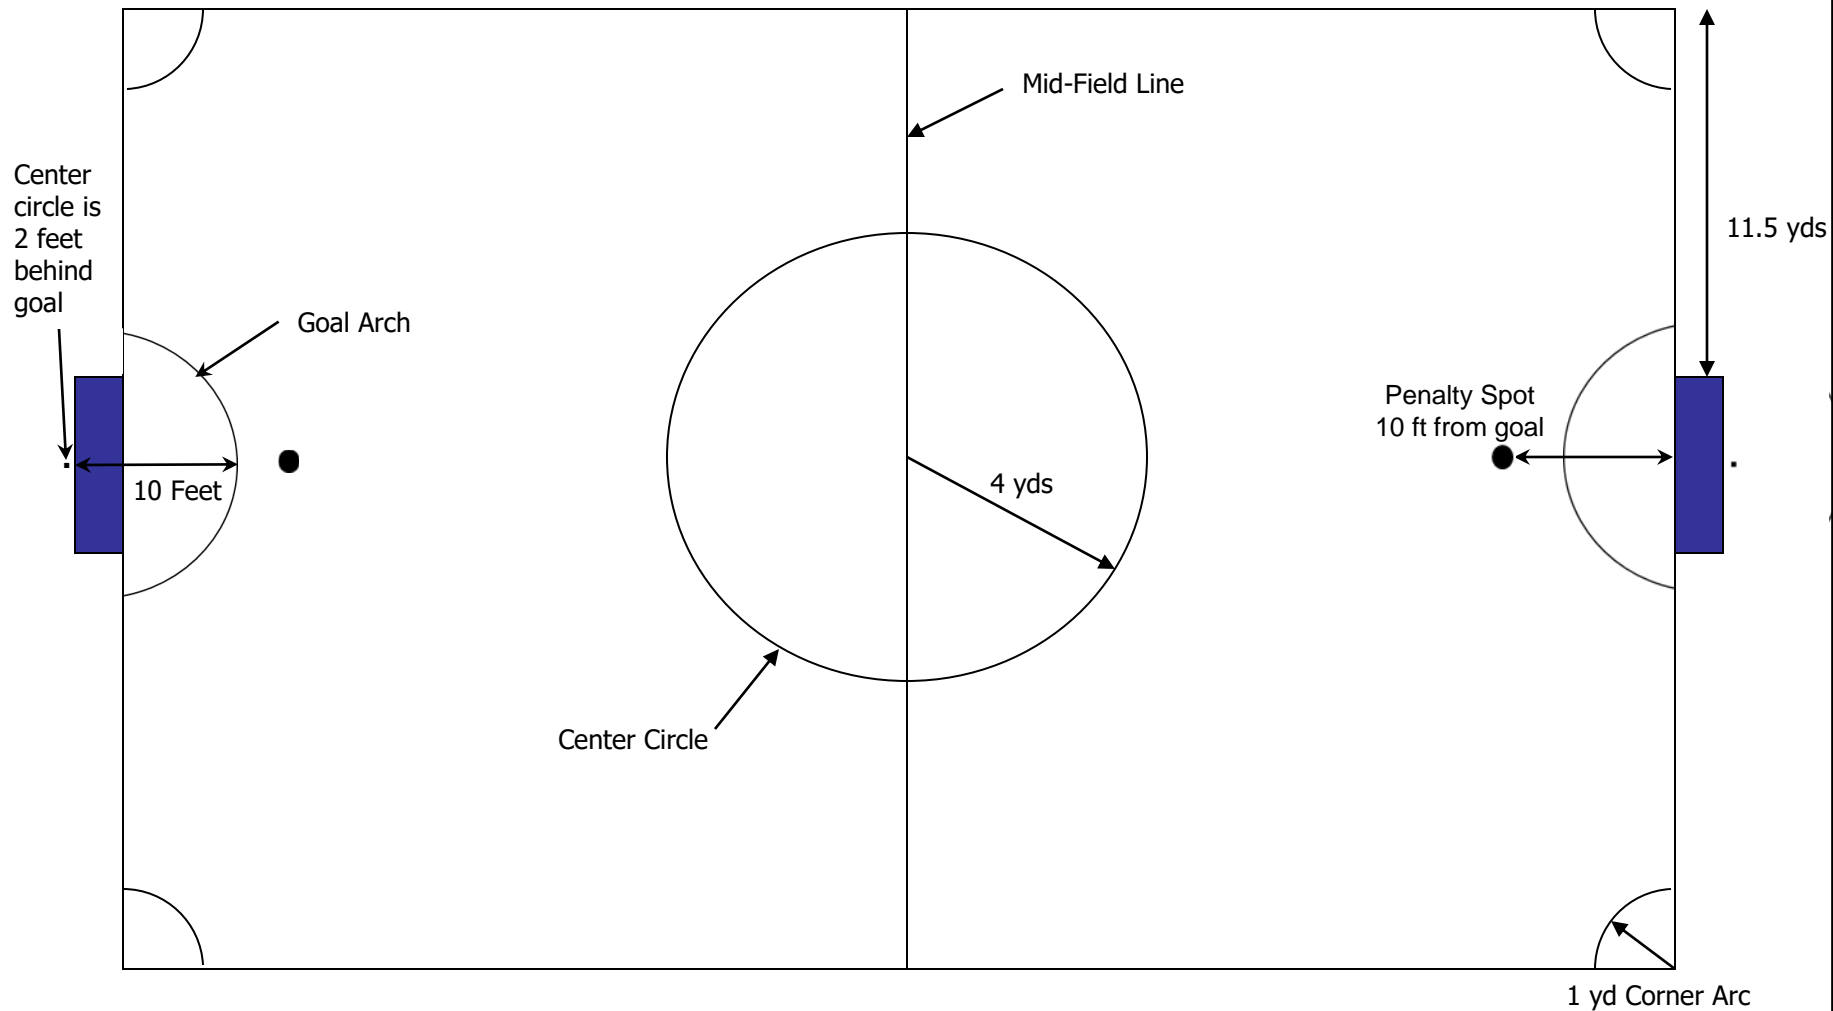

U-6 Field Dimensions

(20 yards X 25 yards)

Goals: 3 ft Pugg Mini Goals
Corner Cones

U-7 Field Dimensions

(25 yards X 35 yards)

Goals: 4ft x 6ft Goals
Corner Cones

U-9 Field Dimensions

132 ft x 190 ft

US
Soccer
HRP 2
7 v 7
63 x 44

132 ft
(105-135 Ft)

Right
Angle

U-10/U-11 Field Dimensions

(144 ft) x (204 ft)

US Soccer HRP 4
 68" x 48'
 (These fields can be used for either U10 or U11 games as they are within 1 yd of standard)

144 ft
 (135 - 165 Ft)

35 Stakes
 6 Lines
 Four
 Tapes

Right Angle

U-12 Field Dimensions

(150 ft X 240 ft)

HRP 3
KEY 1
U11/12
80 x 50

(US Soccer Guidelines
9 v 9)

150 ft
(135 - 165 Ft)

35 Stakes
6 Lines
Four
Tapes

U-13/14 Field Dimensions

(55/60 yards X 95/120 yards)

Goals: 8 ft x 24 ft Goals
Corner Flags

U-16/19 Field Dimensions

(60/65 yards X 100/120 yards)

Goals: 8 ft x 24 ft Goals
Corner Flags