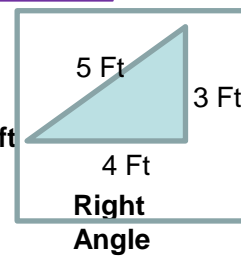

U-6 Field Dimensions

(20 yards X 25 yards)

Goals: 3 ft Pugg Mini Goals
Corner Cones

U-7 Field Dimensions

(25 yards X 35 yards)

Goals: 4ft x 6ft Goals
Corner Cones

U-9 Field Dimensions

132 ft x 190 ft

US
Soccer
HRP 2
7 v 7
63 x 44

132 ft
(105-135 Ft)

Right
Angle

U-10/U-11 Field Dimensions

(144 ft) x (204 ft)

US Soccer HRP 4
 68" x 48'
 (These fields can be used for either U10 or U11 games as they are within 1 yd of standard)

144 ft
 (135 - 165 Ft)

35 Stakes
 6 Lines
 Four
 Tapes

Right Angle

U-12 Field Dimensions

(150 ft X 240 ft)

HRP 3
KEY 1
U11/12
80 x 50

(US Soccer Guidelines
9 v 9)

150 ft
(135 - 165 Ft)

35 Stakes
6 Lines
Four
Tapes

U-13/14 Field Dimensions

(55/60 yards X 95/120 yards)

Goals: 8 ft x 24 ft Goals
Corner Flags

U-16/19 Field Dimensions

(60/65 yards X 100/120 yards)

Goals: 8 ft x 24 ft Goals
Corner Flags