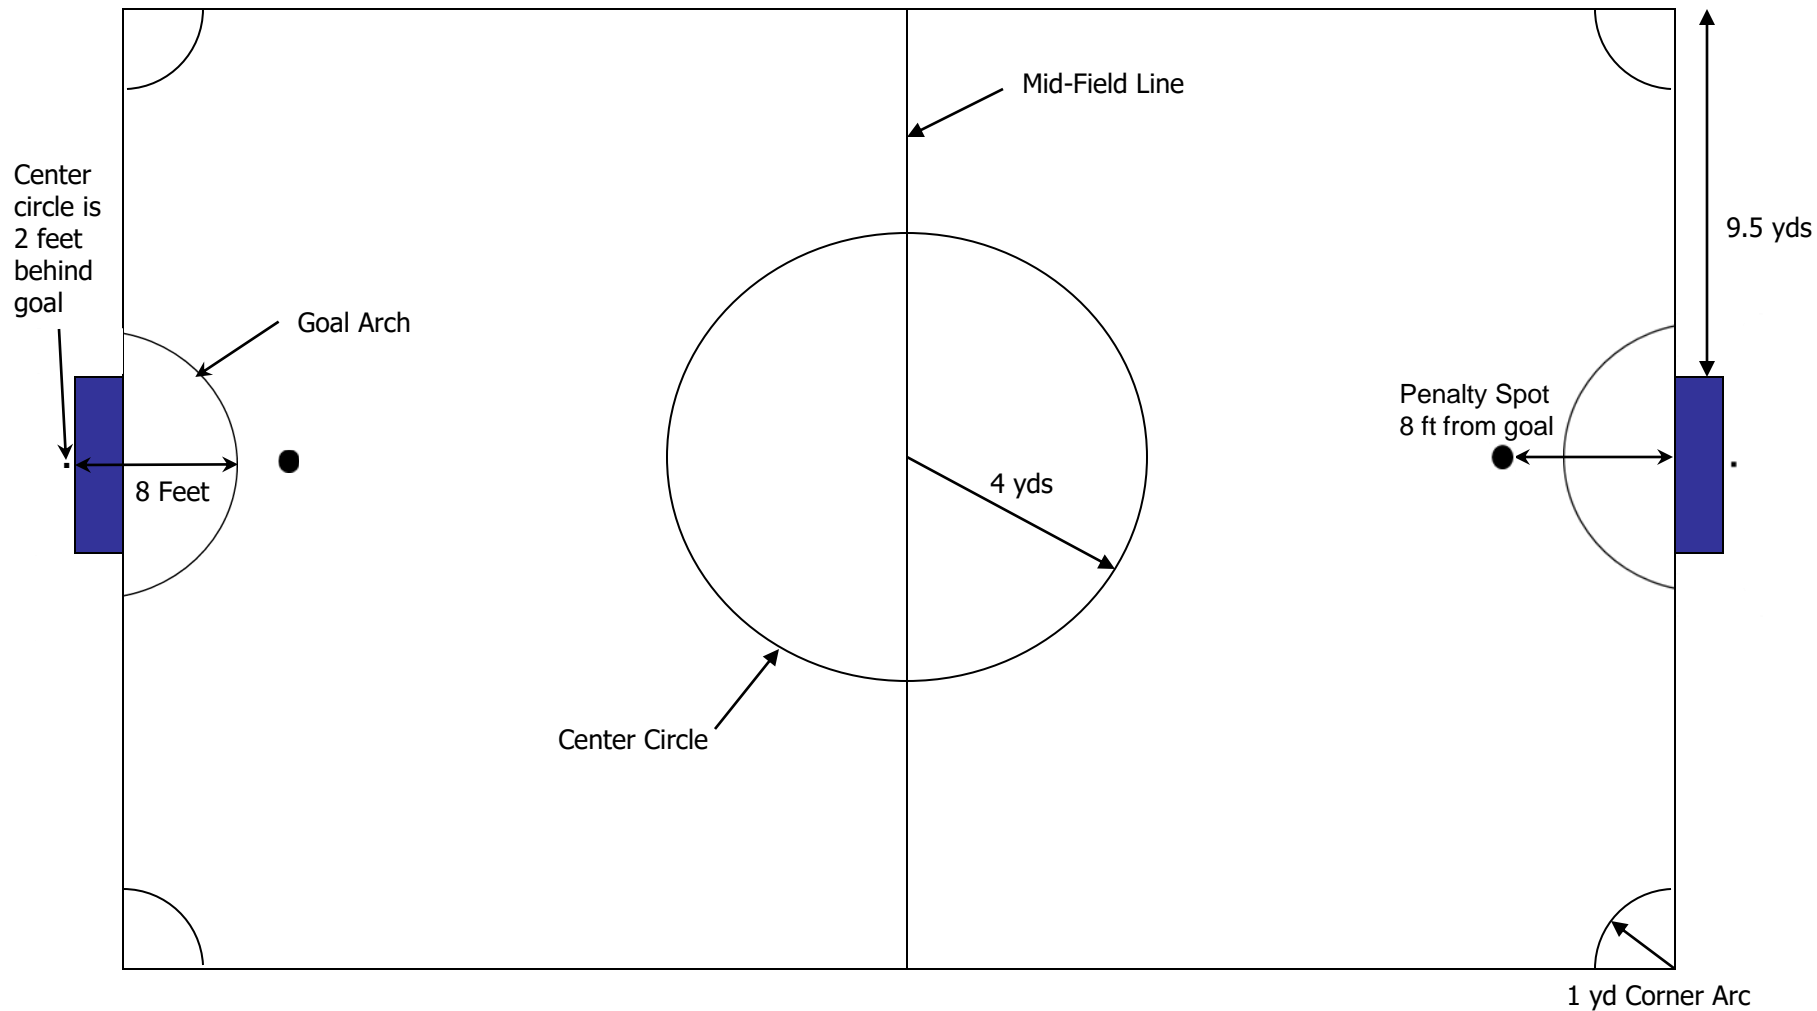

U-6 Field Dimensions

(20 yards X 25 yards)

Goals: 3 ft Pugg Mini Goals
Corner Cones

U-7 Field Dimensions

(25 yards X 35 yards)

Goals: 4ft x 6ft Goals
Corner Cones

U-9 Field Dimensions

132 ft x 190 ft

US
Soccer
HRP 2
7 v 7
63 x 44

132 ft
(105-135 Ft)

Right
Angle

U-10/U-11 Field Dimensions

(144 ft) x (204 ft)

US Soccer HRP 4
 68" x 48'
 (These fields can be used for either U10 or U11 games as they are within 1 yd of standard)

144 ft
 (135 - 165 Ft)

35 Stakes
 6 Lines
 Four
 Tapes

Right Angle

U-12 Field Dimensions

(150 ft X 240 ft)

HRP 3
KEY 1
U11/12
80 x 50

(US Soccer Guidelines
9 v 9)

150 ft
(135 - 165 Ft)

35 Stakes
6 Lines
Four
Tapes

U-13/14 Field Dimensions

(55/60 yards X 95/120 yards)

Goals: 8 ft x 24 ft Goals
Corner Flags

U-16/19 Field Dimensions

(60/65 yards X 100/120 yards)

Goals: 8 ft x 24 ft Goals
Corner Flags