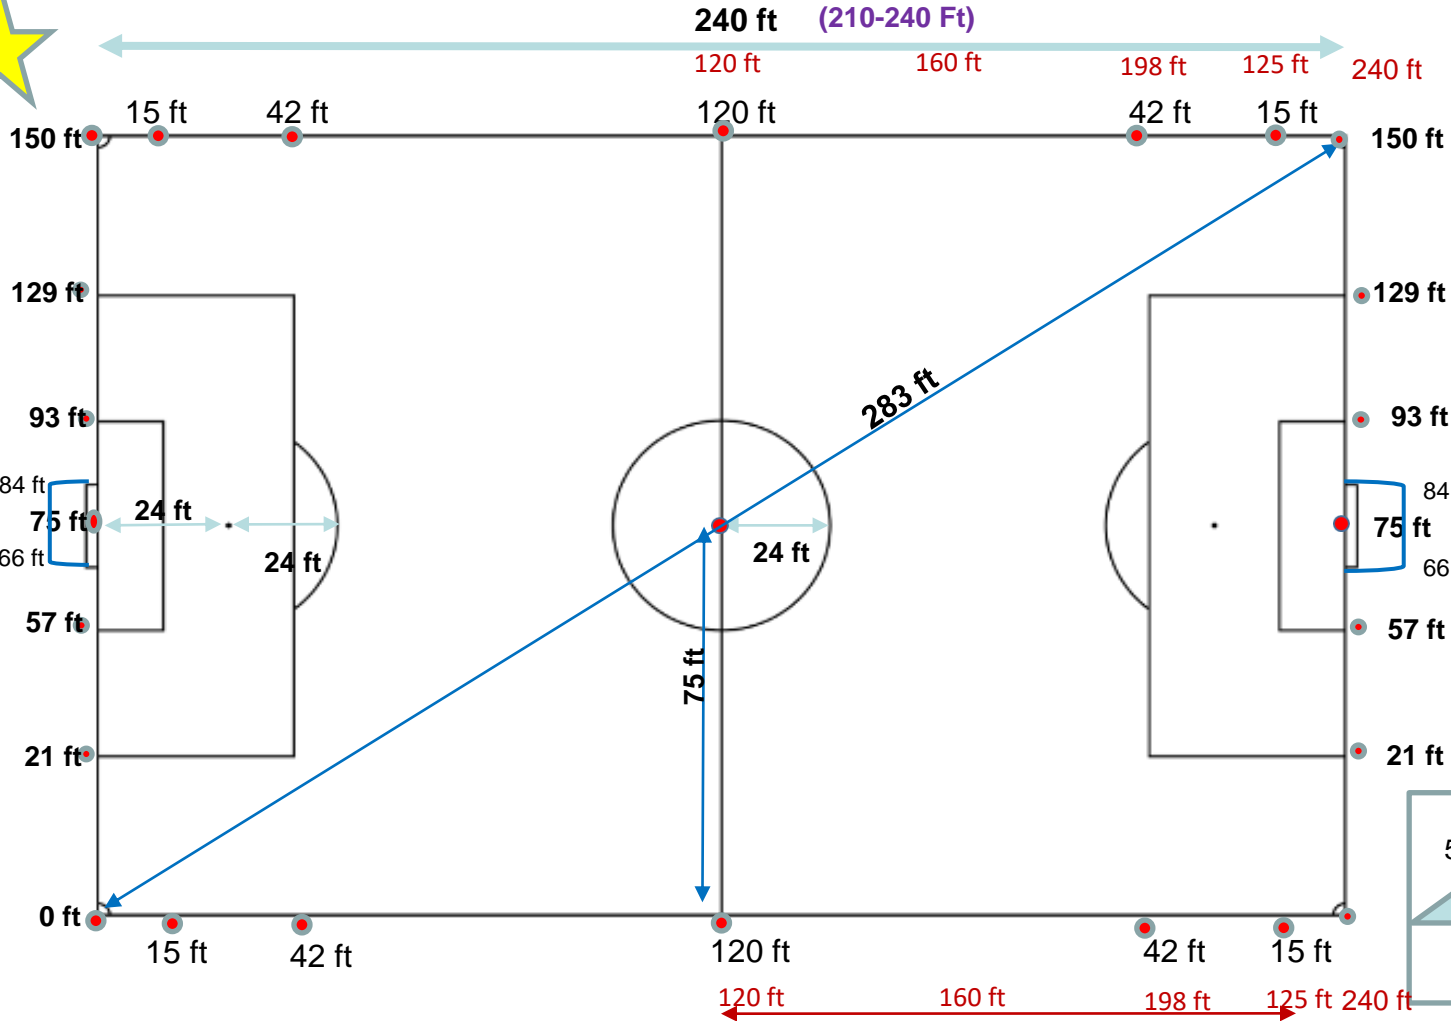

U-6 Field Dimensions

(20 yards X 25 yards)

Goals: 3 ft Pugg Mini Goals
Corner Cones

U-7 Field Dimensions

(25 yards X 35 yards)

Goals: 4ft x 6ft Goals
Corner Cones

U-9 Field Dimensions

132 ft x 190 ft

US
Soccer
HRP 2
7 v 7
63 x 44

132 ft
(105-135 Ft)

Right
Angle

U-10/U-11 Field Dimensions

(144 ft) x (204 ft)

US Soccer HRP 4
 68" x 48'
 (These fields can be used for either U10 or U11 games as they are within 1 yd of standard)

144 ft
 (135 - 165 Ft)

35 Stakes
 6 Lines
 Four
 Tapes

Right Angle

U-12 Field Dimensions

(150 ft X 240 ft)

HRP 3
KEY 1
U11/12
80 x 50

(US Soccer Guidelines
9 v 9)

150 ft
(135 - 165 Ft)

35 Stakes
6 Lines
Four
Tapes

U-13/14 Field Dimensions

(55/60 yards X 95/120 yards)

Goals: 8 ft x 24 ft Goals
Corner Flags

U-16/19 Field Dimensions

(60/65 yards X 100/120 yards)

Goals: 8 ft x 24 ft Goals
Corner Flags