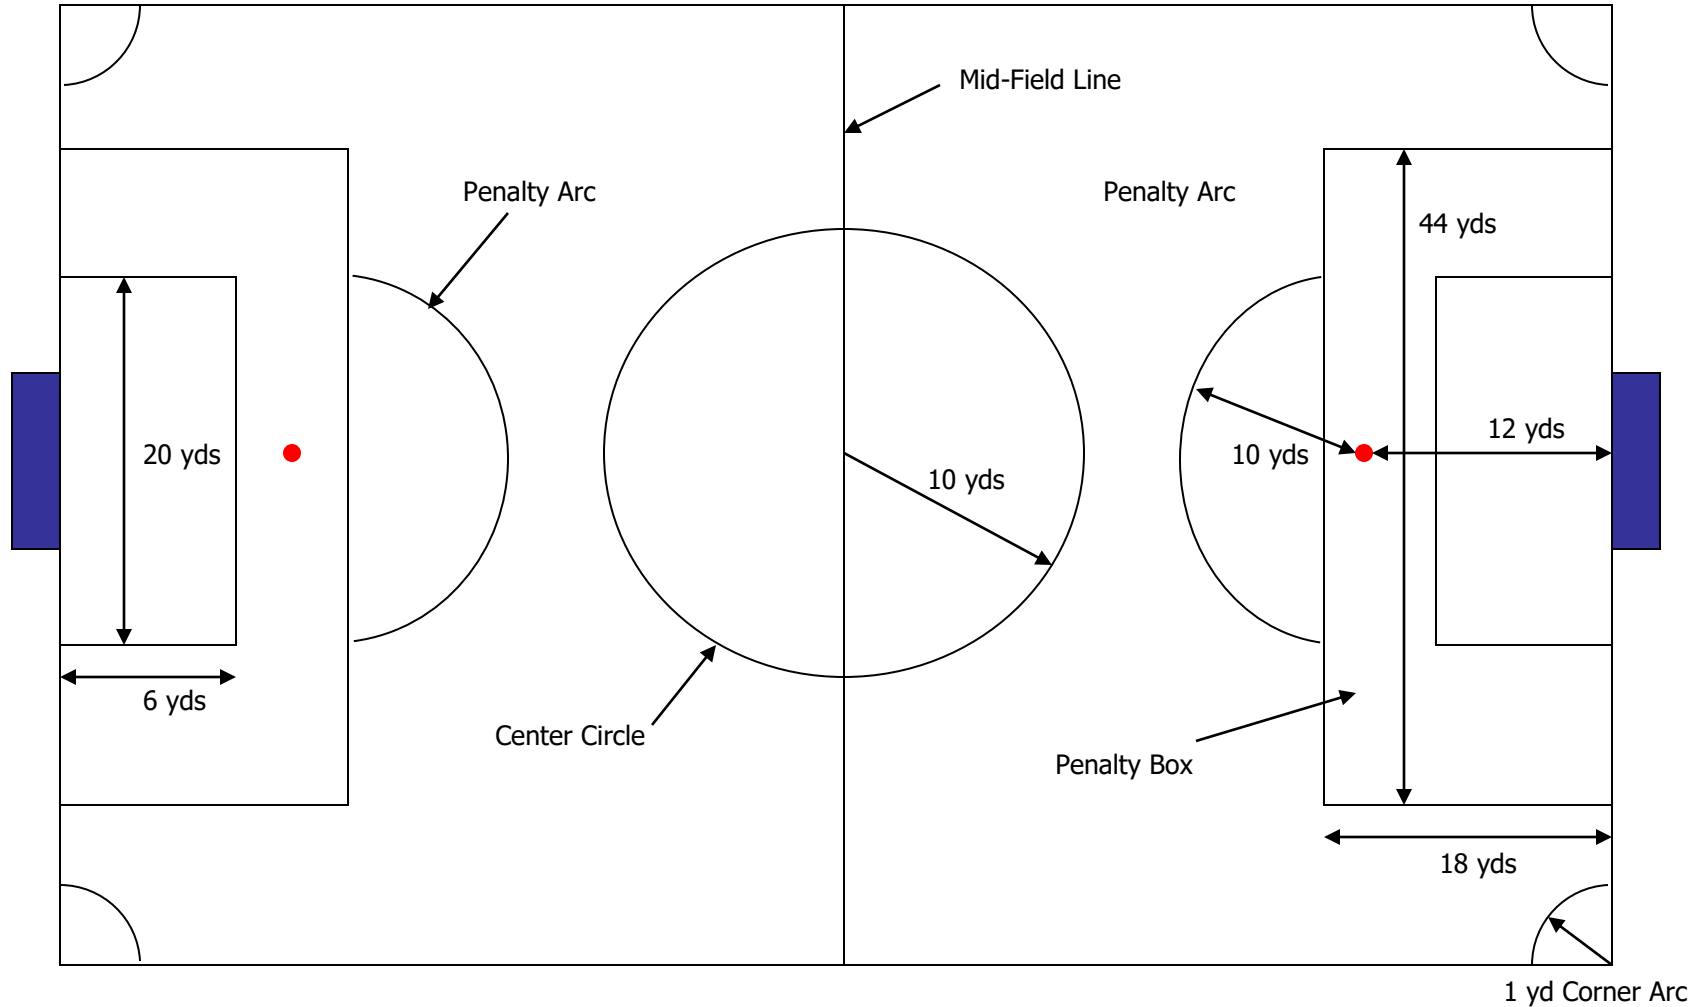

U-6 Field Dimensions

(20 yards X 25 yards)

Goals: 3 ft Pugg Mini Goals
Corner Cones

U-7 Field Dimensions

(25 yards X 35 yards)

Goals: 4ft x 6ft Goals
Corner Cones

U-9 Field Dimensions

132 ft x 190 ft

US
Soccer
HRP 2
7 v 7
63 x 44

132 ft
(105-135 Ft)

Right
Angle

U-10/U-11 Field Dimensions

(144 ft) x (204 ft)

US Soccer HRP 4
 68" x 48'
 (These fields can be used for either U10 or U11 games as they are within 1 yd of standard)

144 ft
 (135 - 165 Ft)

35 Stakes
 6 Lines
 Four
 Tapes

Right Angle

U-12 Field Dimensions

(150 ft X 240 ft)

HRP 3
KEY 1
U11/12
80 x 50

(US Soccer Guidelines
9 v 9)

150 ft
(135 - 165 Ft)

35 Stakes
6 Lines
Four
Tapes

U-13/14 Field Dimensions

(55/60 yards X 95/120 yards)

Goals: 8 ft x 24 ft Goals
Corner Flags

U-16/19 Field Dimensions

(60/65 yards X 100/120 yards)

Goals: 8 ft x 24 ft Goals
Corner Flags