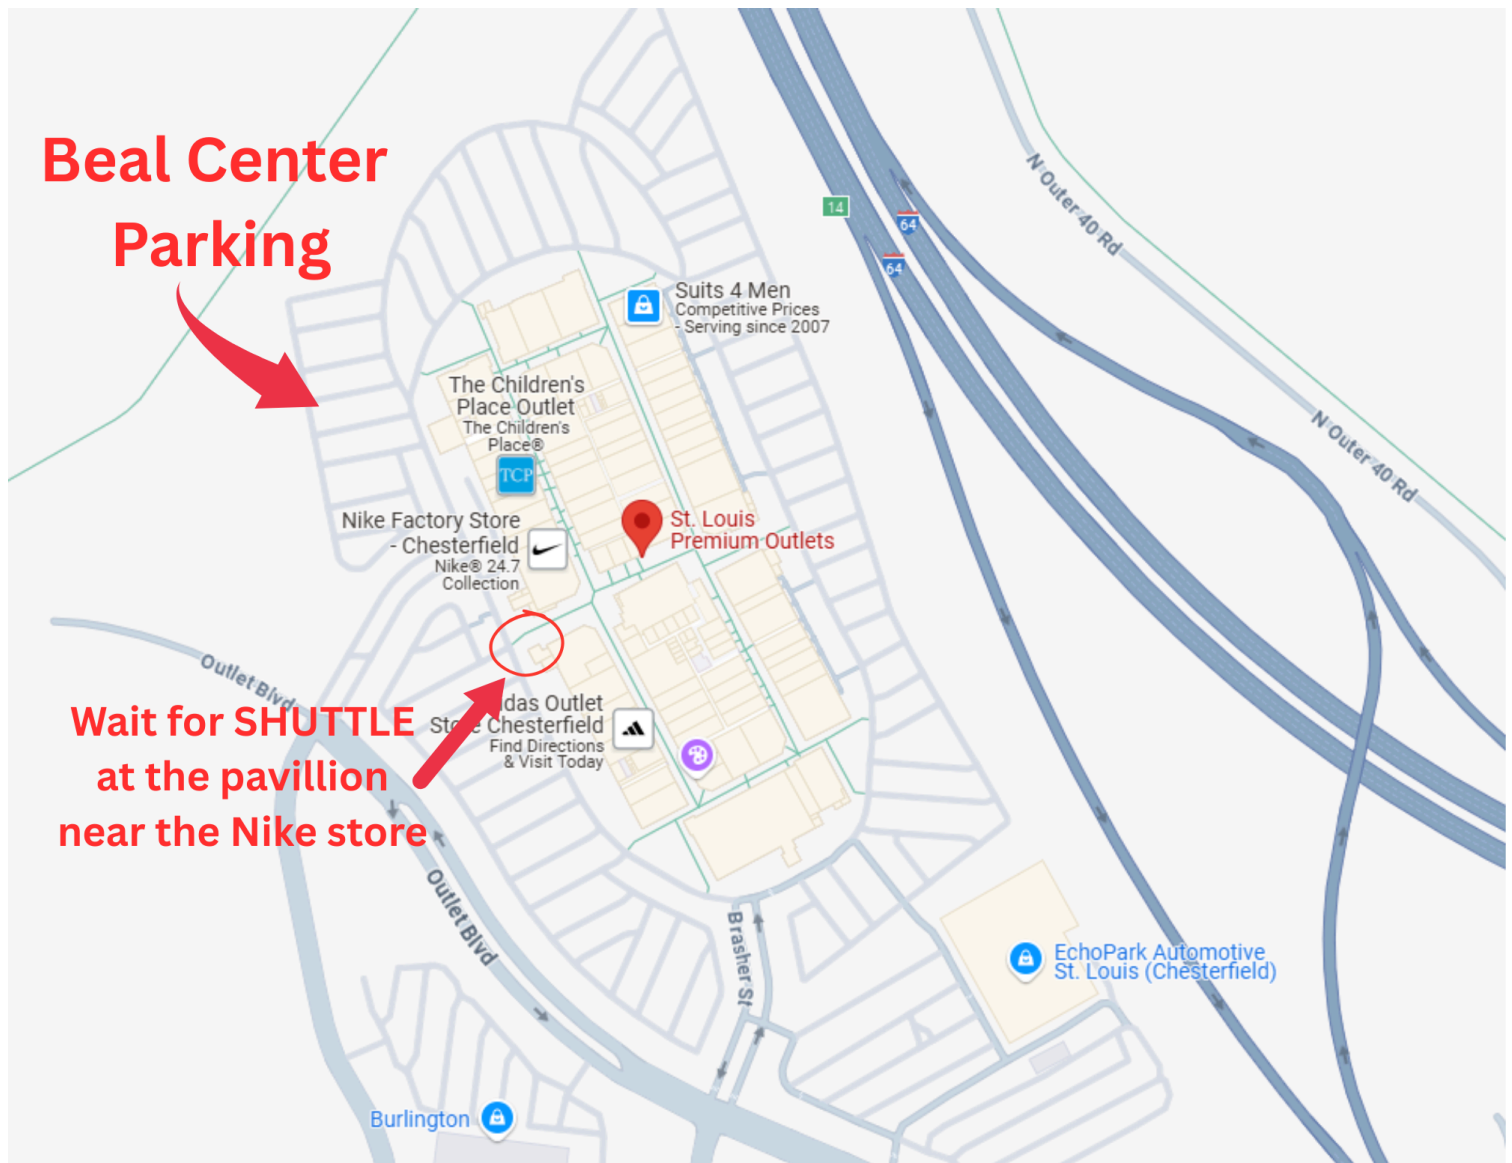

Overflow Parking Lot: St. Louis Premium Outlets - Chesterfield.
18521 Outlet Blvd. Chesterfield, MO 63005

Shuttle: We will provide a free shuttle to/from our overflow parking lot. To utilize this shuttle, please follow the below steps:

1. **Drop off ALL passengers at The Beal Center.** This will allow your athletes and fellow spectators to quickly enter the building. Additionally, our shuttle can operate at SIGNIFICANTLY faster rates if we are just transporting the driver of your vehicle. This will create much shorter wait times.
2. Proceed to the overflow lot. Wait in your vehicle near the "Park here" sign in **section B10** at the outlet mall and keep an eye out for the shuttle. OR you can wait at the official bus stop / pavillion near the Nike store as the above map indicates.

[Our shuttle makes frequent trips, call Bryan 636-378-1831 with questions or for an ETA.](tel:636-378-1831)