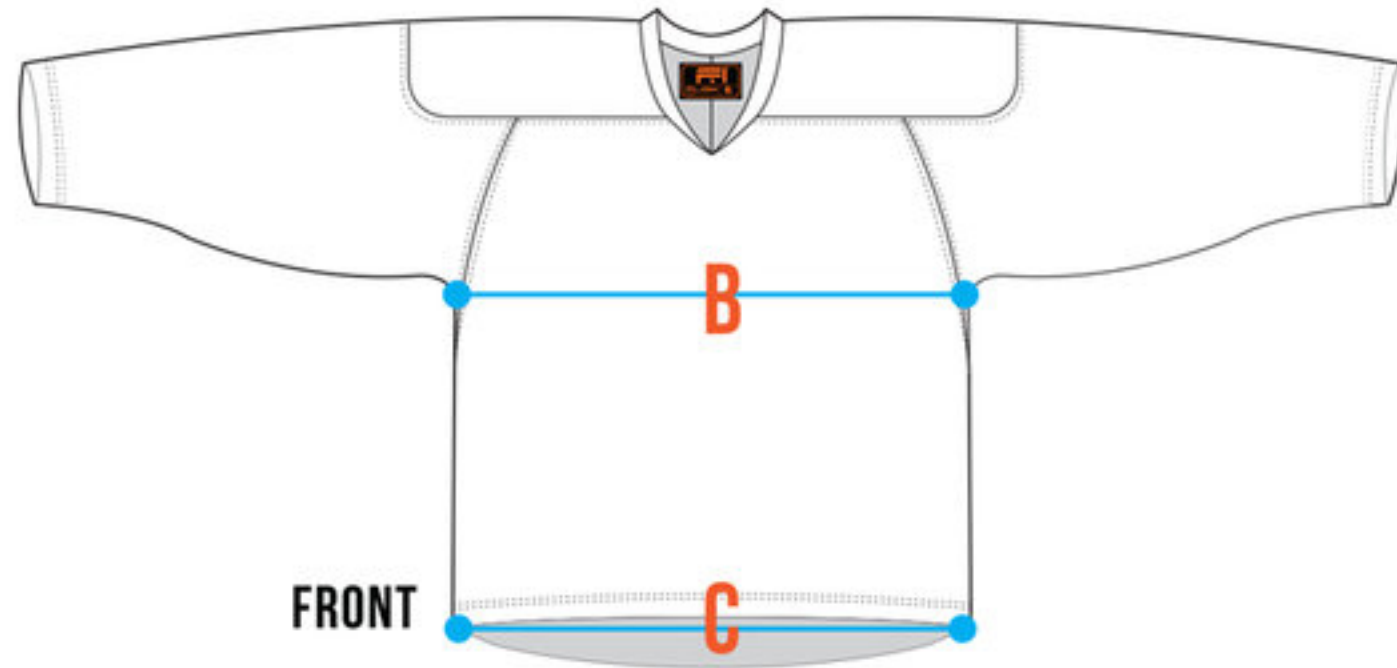

JERSEY SIZING	YS/YM	YL/YXL	S	M	L	XL	2XL	YGC	INTGC	GC
<b>A - BACK LENGTH</b>	27.5"	30.5"	31.5"	32.5"	33.5"	34.5"	35.5"	31.5"	33.5"	35"
<b>B - CHEST</b>	20.5"	21.75"	22.5"	24"	25.5"	27"	27.75"	22.5"	25.5"	30.5"
<b>C - BOTTOM</b>	21"	22.25"	23"	24.5"	26"	27.5"	28.25"	23"	26"	30.5"
<b>D - ARM HOLE</b>	10.25"	11.5"	12.25"	13"	13"	13.75"	13.75"	13"	14.5"	16.5"
<b>E - SLEEVE LENGTH</b>	25"	27.5"	32"	33"	34"	35"	36"	27"	29"	34"
<b>F - CUFF OPEN</b>	5"	5"	6"	6"	6"	6.5"	6.5"	8.25"	9"	11"

### SOCK SIZING

**G - LENGTH**

**H - TOP OPENING**

**I - BOTTOM OPENING**

SR 31"

INT 27"

JR 24"

TYKE 21"

31"

27"

24"

21"

11"

10"

10"

9"

6"

5.75"

5.75"

5.25"