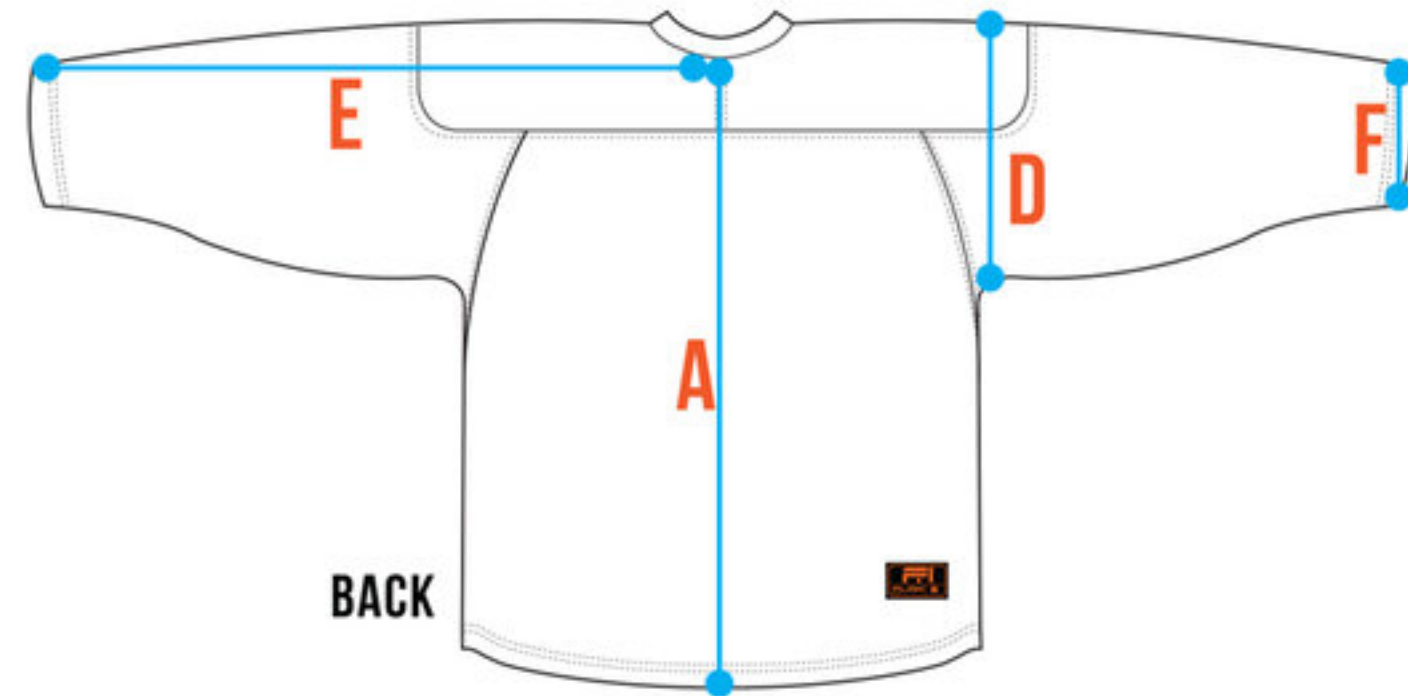

JERSEY SIZING	YS/YM	YL/YXL	S	M	L	XL	2XL	YGC	INTGC	GC
<b>A - BACK LENGTH</b>	27.5"	30.5"	31.5"	32.5"	33.5"	34.5"	35.5"	31.5"	33.5"	35"
<b>B - CHEST</b>	20.5"	21.75"	22.5"	24"	25.5"	27"	27.75"	22.5"	25.5"	30.5"
<b>C - BOTTOM</b>	21"	22.25"	23"	24.5"	26"	27.5"	28.25"	23"	26"	30.5"
<b>D - ARM HOLE</b>	10.25"	11.5"	12.25"	13"	13"	13.75"	13.75"	13"	14.5"	16.5"
<b>E - SLEEVE LENGTH</b>	25"	27.5"	32"	33"	34"	35"	36"	27"	29"	34"
<b>F - CUFF OPEN</b>	5"	5"	6"	6"	6"	6.5"	6.5"	8.25"	9"	11"

### SOCK SIZING

**G - LENGTH**

**H - TOP OPENING**

**I - BOTTOM OPENING**

SR 31"

INT 27"

JR 24"

TYKE 21"

31"

27"

24"

21"

11"

10"

10"

9"

6"

5.75"

5.75"

5.25"