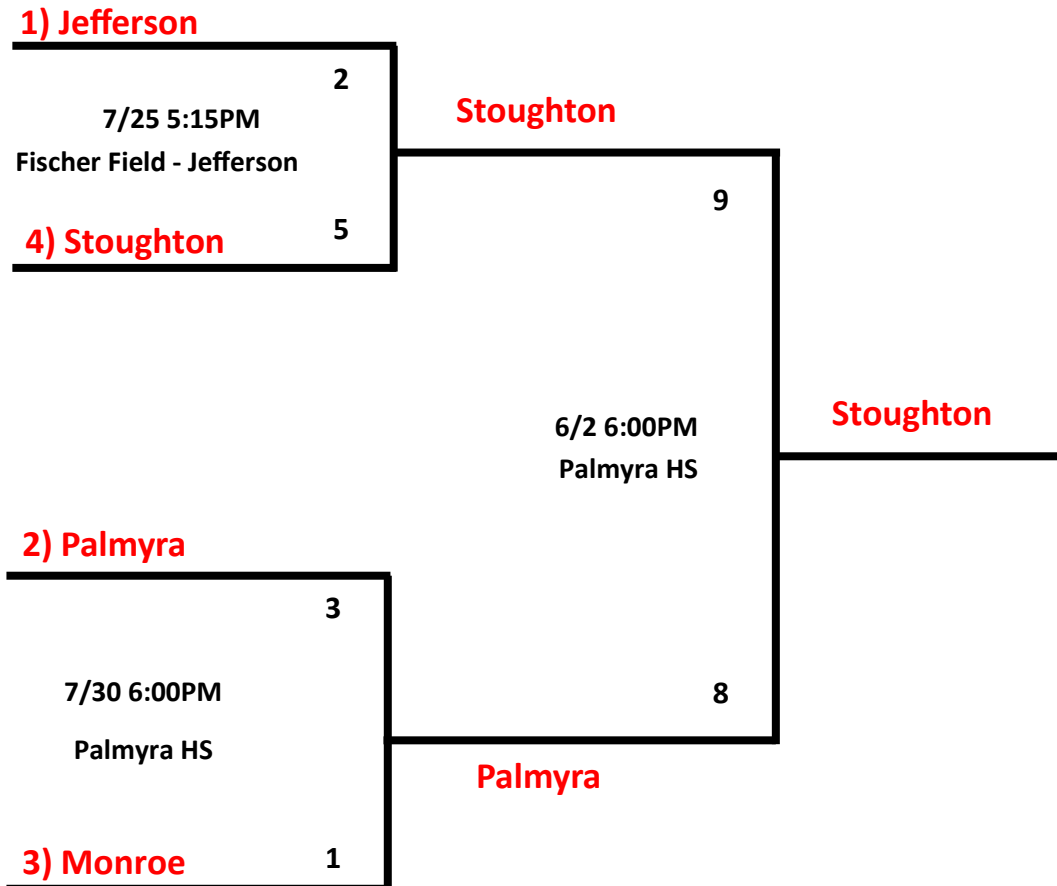

# 15U Postseason Playoffs

- Highest Seed will be the Home Team and secure a field and umpires if applicable