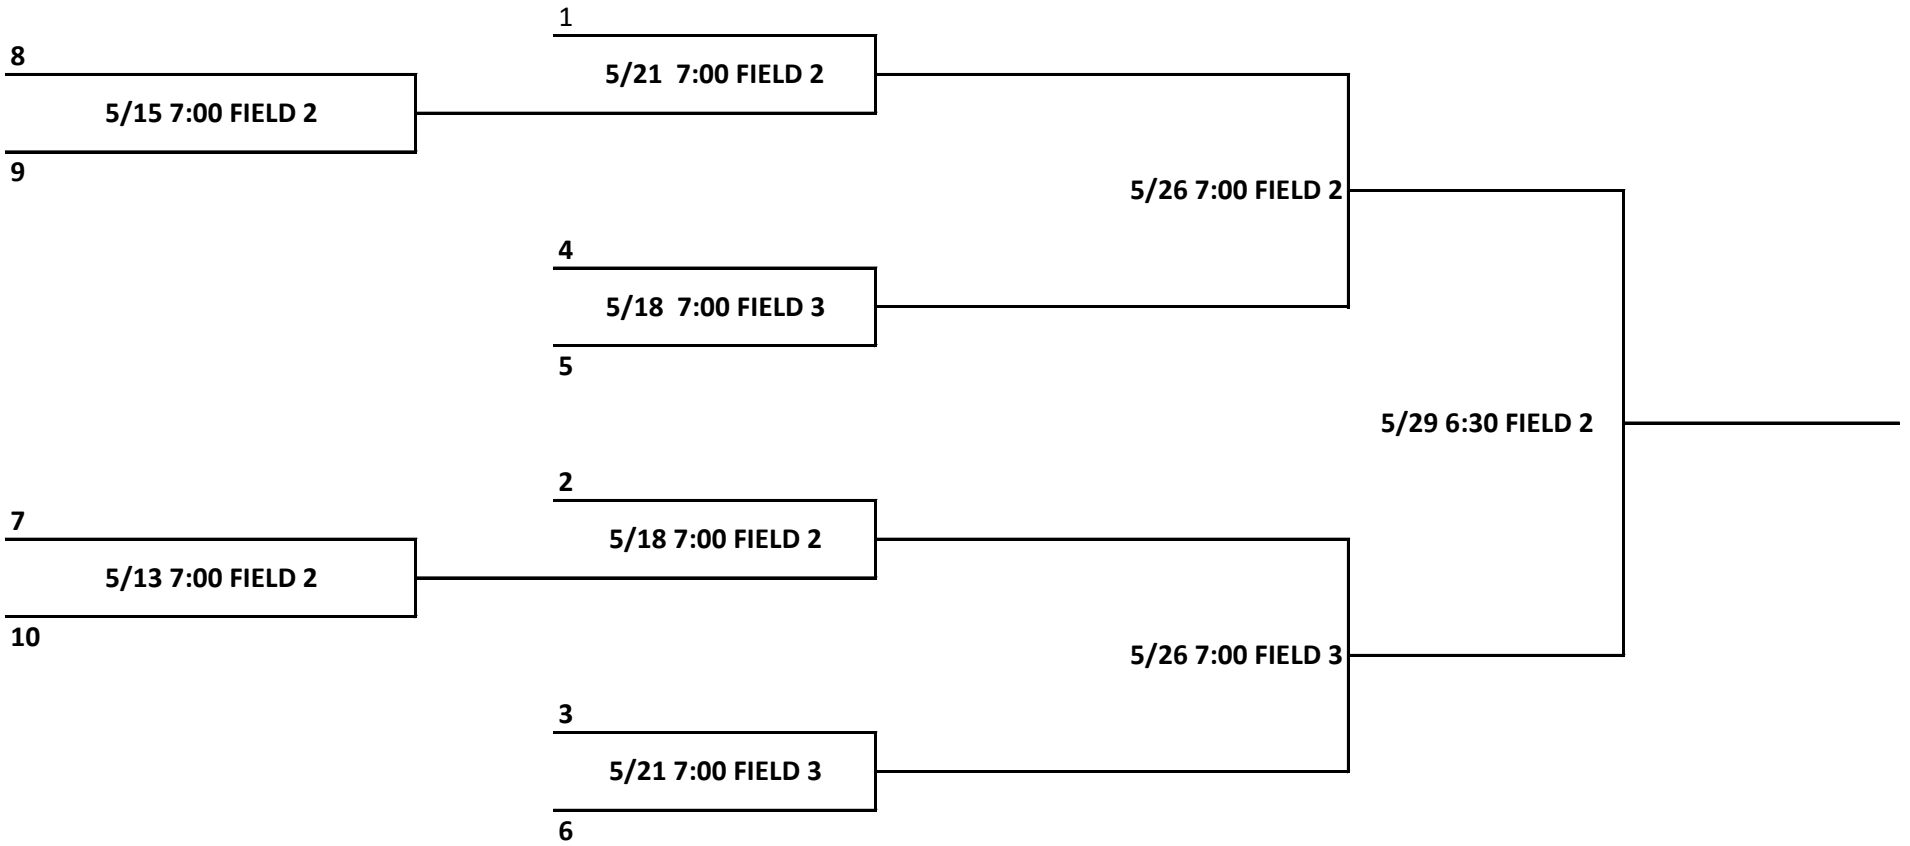

PINTO 7 PLAYOFF BRACKET

BETTER SEED IS HOME TEAM

PINTO 8 PLAYOFF BRACKET

BETTER SEED IS HOME TEAM

MUSTANG PLAYOFF BRACKET

BETTER SEED IS HOME TEAM

BRONCO PLAYOFF BRACKET

BETTER SEED IS HOME TEAM

PONY PLAYOFF BRACKET

BETTER SEED IS HOME TEAM

8U SOFTBALL PLAYOFF BRACKET

BETTER SEED IS HOME TEAM

10U SOFTBALL PLAYOFF BRACKET

BETTER SEED IS HOME TEAM

12U SOFTBALL PLAYOFF BRACKET

BETTER SEED IS HOME TEAM

14U SOFTBALL PLAYOFF BRACKET

BETTER SEED IS HOME TEAM