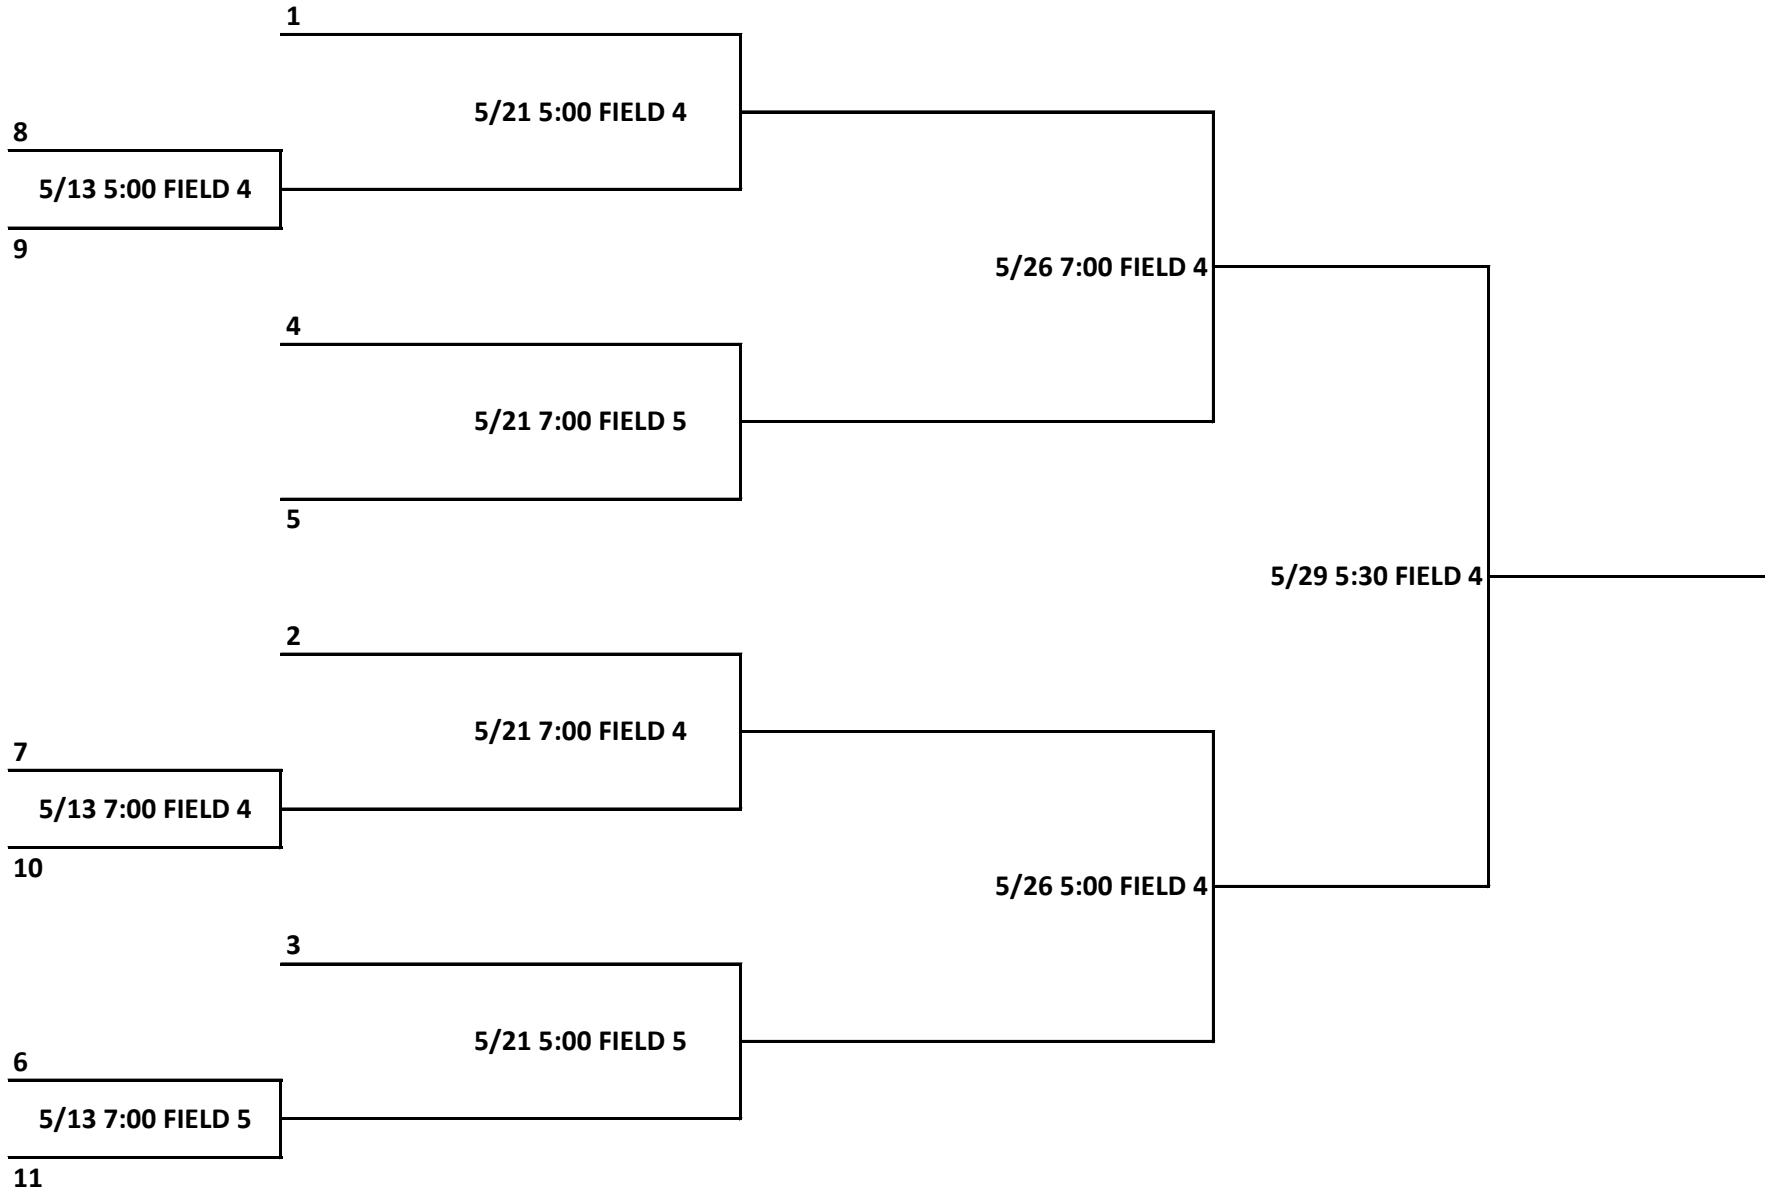

PINTO 7 PLAYOFF BRACKET

BETTER SEED IS HOME TEAM

PINTO 8 PLAYOFF BRACKET

BETTER SEED IS HOME TEAM

MUSTANG PLAYOFF BRACKET

BETTER SEED IS HOME TEAM

BRONCO PLAYOFF BRACKET

BETTER SEED IS HOME TEAM

PONY PLAYOFF BRACKET

BETTER SEED IS HOME TEAM

8U SOFTBALL PLAYOFF BRACKET

BETTER SEED IS HOME TEAM

10U SOFTBALL PLAYOFF BRACKET

BETTER SEED IS HOME TEAM

12U SOFTBALL PLAYOFF BRACKET

BETTER SEED IS HOME TEAM

14U SOFTBALL PLAYOFF BRACKET

BETTER SEED IS HOME TEAM