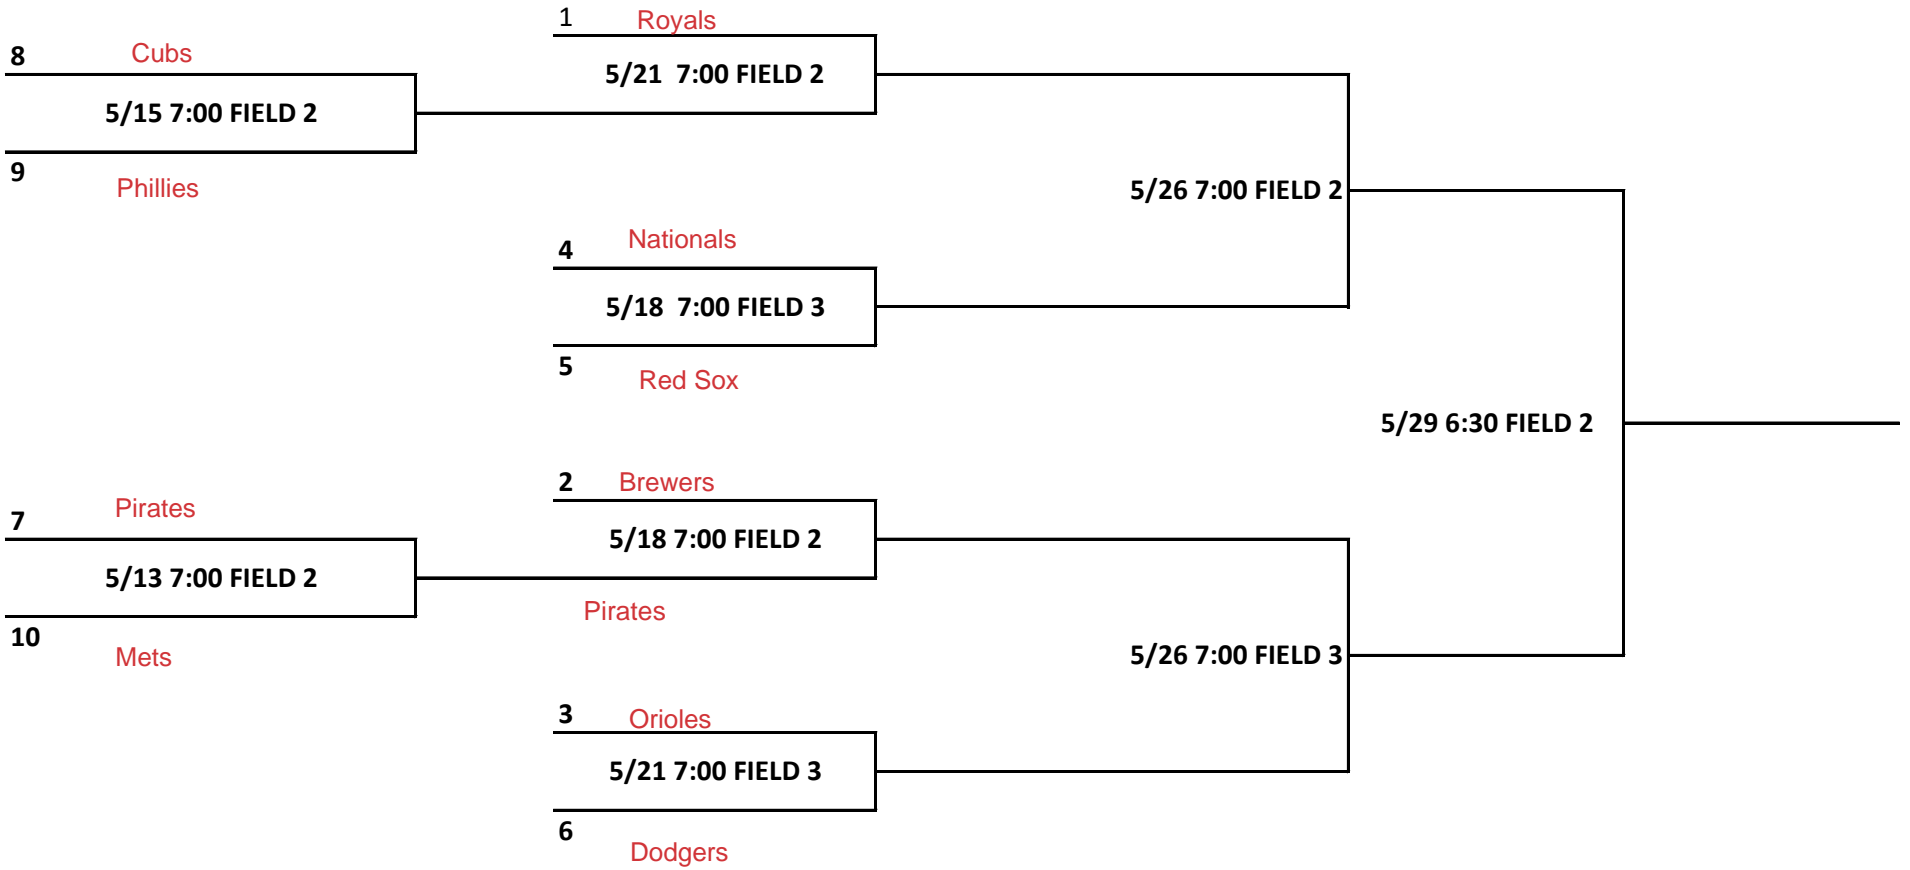

PINTO 7 PLAYOFF BRACKET

BETTER SEED IS HOME TEAM

PINTO 8 PLAYOFF BRACKET

BETTER SEED IS HOME TEAM

MUSTANG PLAYOFF BRACKET

BETTER SEED IS HOME TEAM

BRONCO PLAYOFF BRACKET

BETTER SEED IS HOME TEAM

PONY PLAYOFF BRACKET

8U SOFTBALL PLAYOFF BRACKET

BETTER SEED IS HOME TEAM

10U SOFTBALL PLAYOFF BRACKET

BETTER SEED IS HOME TEAM

12U SOFTBALL PLAYOFF BRACKET

BETTER SEED IS HOME TEAM

14U SOFTBALL PLAYOFF BRACKET