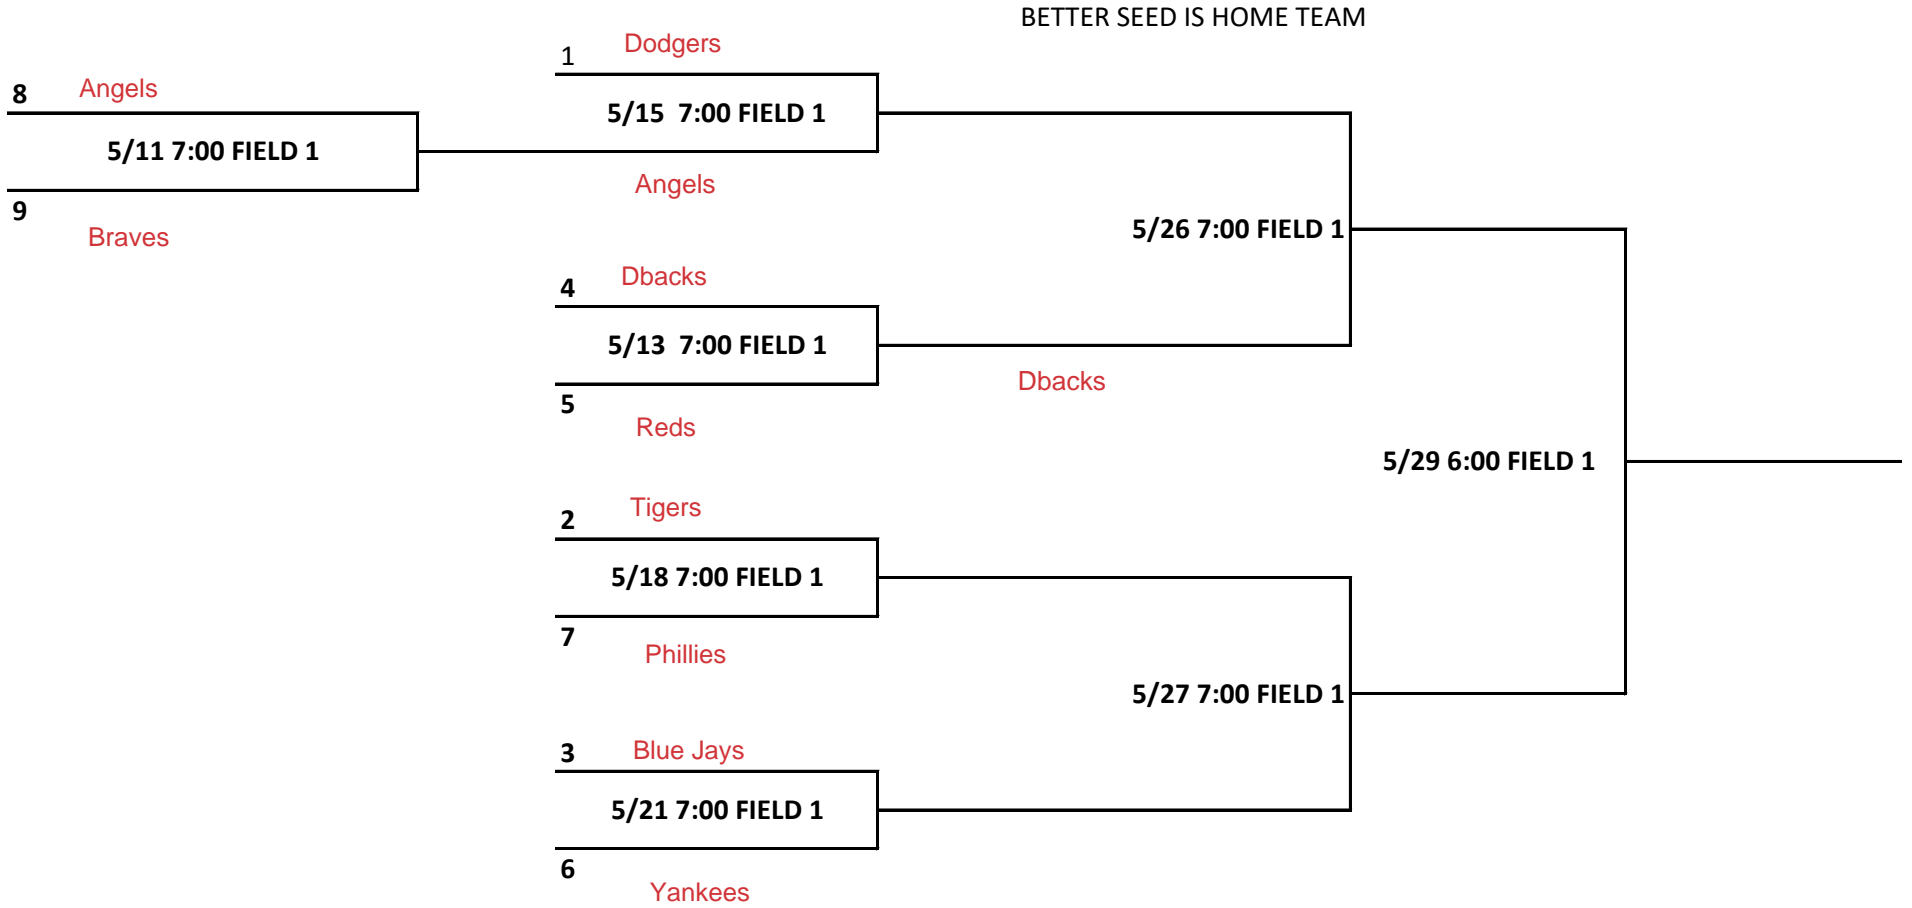

PINTO 7 PLAYOFF BRACKET

BETTER SEED IS HOME TEAM

PINTO 8 PLAYOFF BRACKET

BETTER SEED IS HOME TEAM

MUSTANG PLAYOFF BRACKET

BETTER SEED IS HOME TEAM

BRONCO PLAYOFF BRACKET

BETTER SEED IS HOME TEAM

PONY PLAYOFF BRACKET

8U SOFTBALL PLAYOFF BRACKET

BETTER SEED IS HOME TEAM

10U SOFTBALL PLAYOFF BRACKET

BETTER SEED IS HOME TEAM

12U SOFTBALL PLAYOFF BRACKET

BETTER SEED IS HOME TEAM

14U SOFTBALL PLAYOFF BRACKET