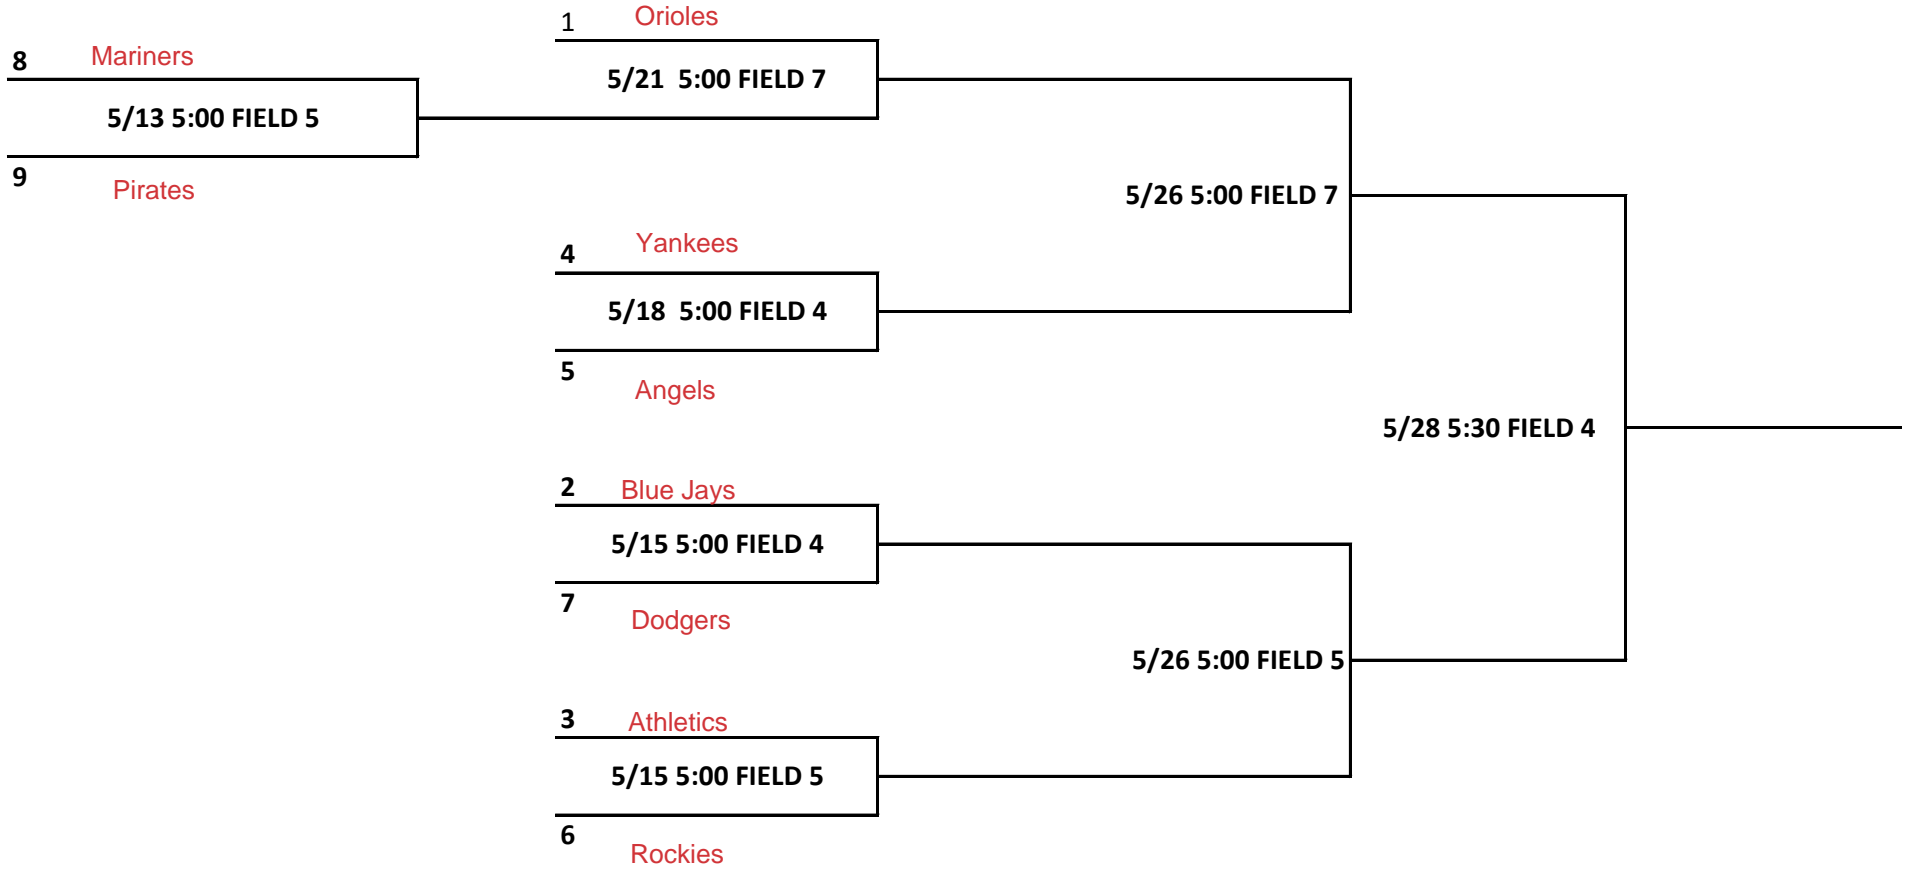

PINTO 7 PLAYOFF BRACKET

BETTER SEED IS HOME TEAM

PINTO 8 PLAYOFF BRACKET

BETTER SEED IS HOME TEAM

MUSTANG PLAYOFF BRACKET

BETTER SEED IS HOME TEAM

BRONCO PLAYOFF BRACKET

BETTER SEED IS HOME TEAM

PONY PLAYOFF BRACKET

8U SOFTBALL PLAYOFF BRACKET

BETTER SEED IS HOME TEAM

10U SOFTBALL PLAYOFF BRACKET

BETTER SEED IS HOME TEAM

12U SOFTBALL PLAYOFF BRACKET

BETTER SEED IS HOME TEAM

14U SOFTBALL PLAYOFF BRACKET