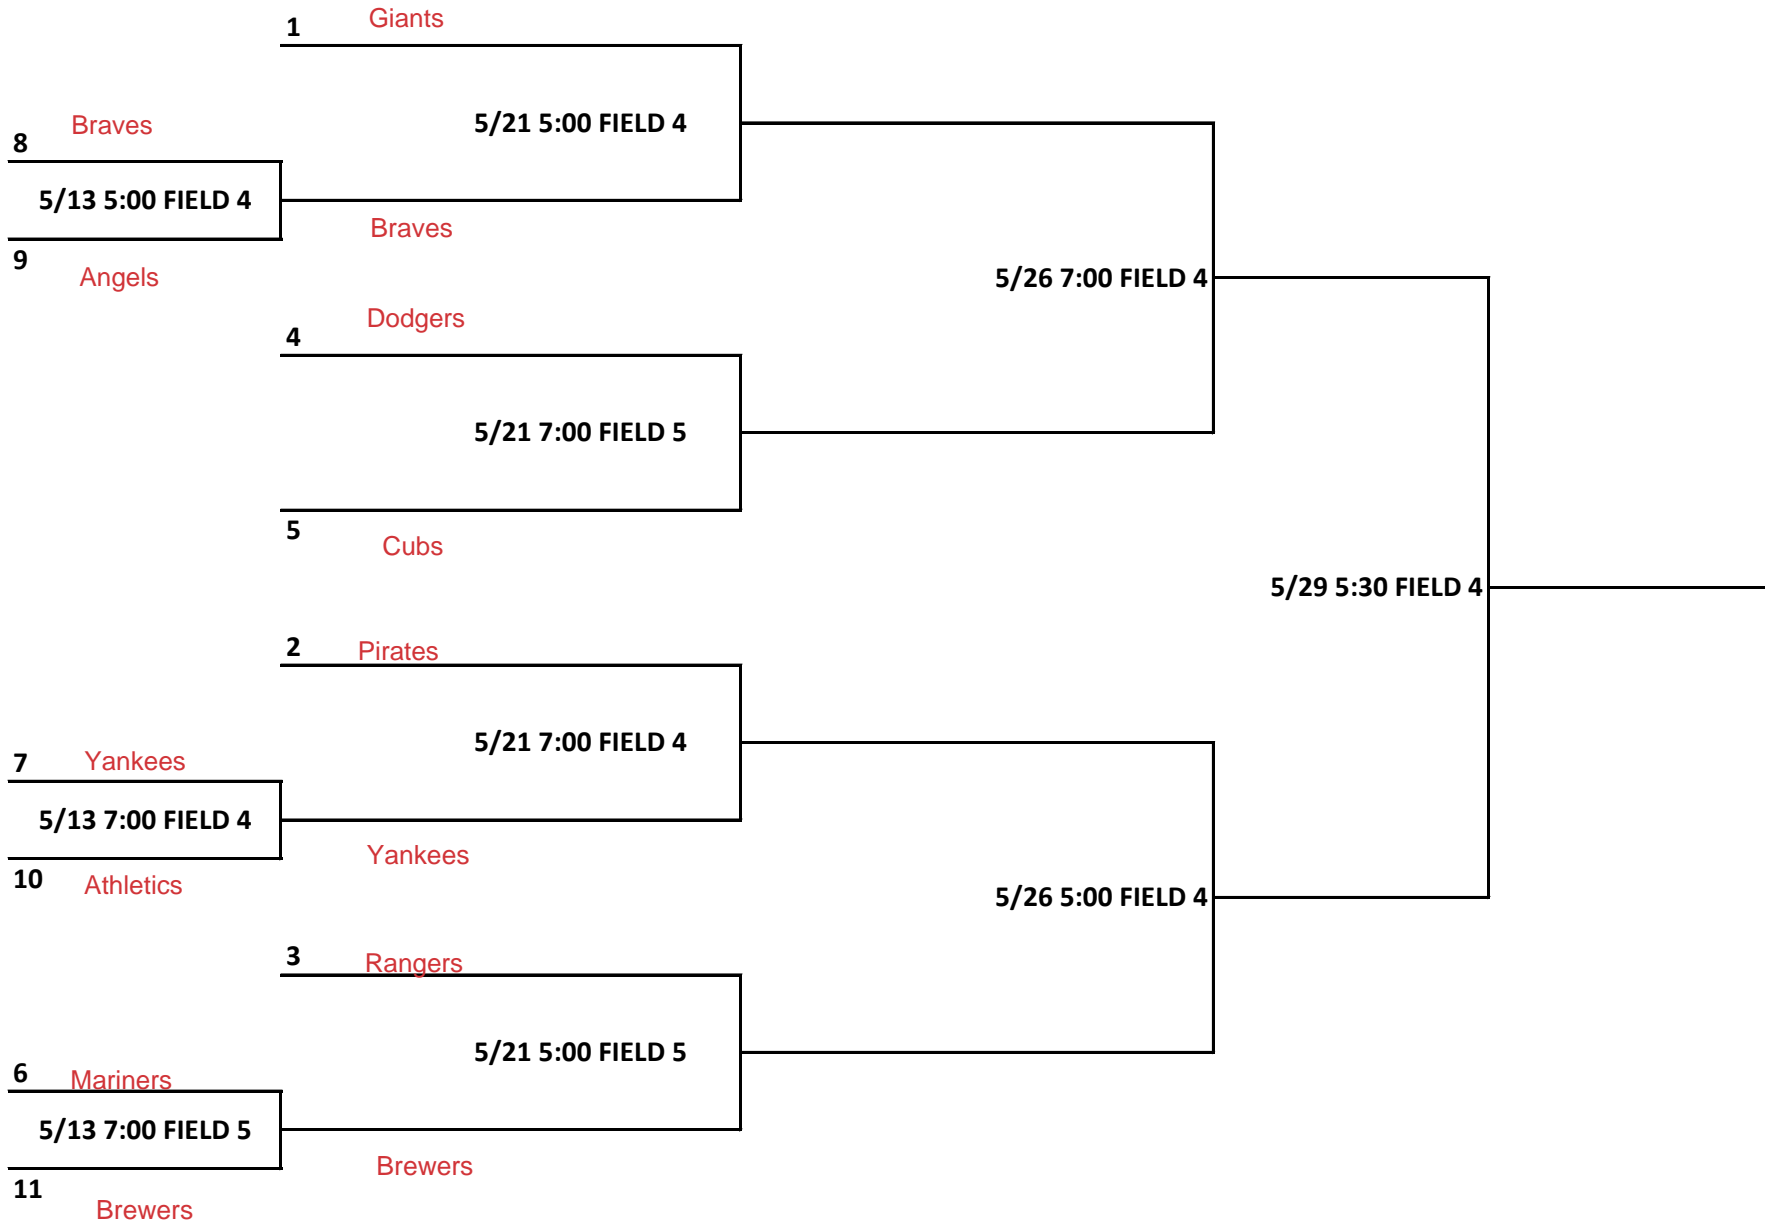

PINTO 7 PLAYOFF BRACKET

BETTER SEED IS HOME TEAM

PINTO 8 PLAYOFF BRACKET

BETTER SEED IS HOME TEAM

MUSTANG PLAYOFF BRACKET

BETTER SEED IS HOME TEAM

BRONCO PLAYOFF BRACKET

BETTER SEED IS HOME TEAM

PONY PLAYOFF BRACKET

8U SOFTBALL PLAYOFF BRACKET

BETTER SEED IS HOME TEAM

10U SOFTBALL PLAYOFF BRACKET

BETTER SEED IS HOME TEAM

12U SOFTBALL PLAYOFF BRACKET

BETTER SEED IS HOME TEAM

14U SOFTBALL PLAYOFF BRACKET