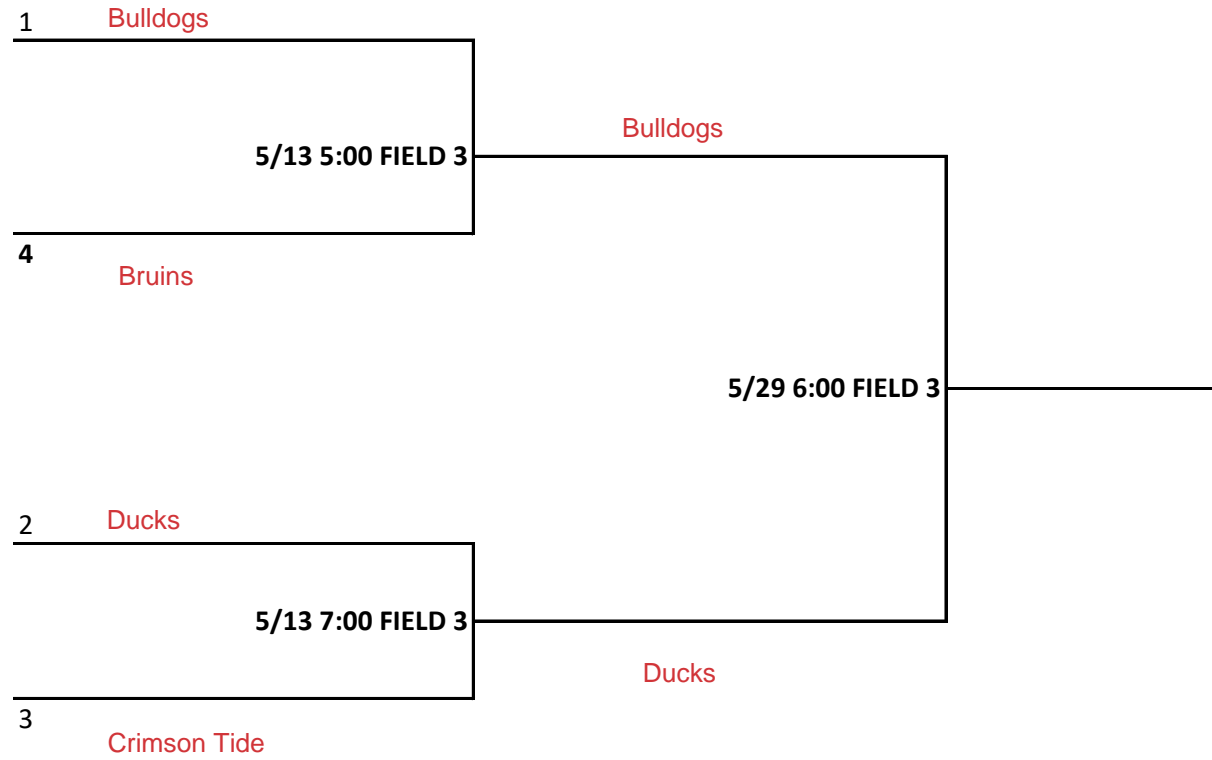

PINTO 7 PLAYOFF BRACKET

BETTER SEED IS HOME TEAM

PINTO 8 PLAYOFF BRACKET

BETTER SEED IS HOME TEAM

MUSTANG PLAYOFF BRACKET

BETTER SEED IS HOME TEAM

BRONCO PLAYOFF BRACKET

BETTER SEED IS HOME TEAM

PONY PLAYOFF BRACKET

8U SOFTBALL PLAYOFF BRACKET

BETTER SEED IS HOME TEAM

10U SOFTBALL PLAYOFF BRACKET

BETTER SEED IS HOME TEAM

12U SOFTBALL PLAYOFF BRACKET

BETTER SEED IS HOME TEAM

14U SOFTBALL PLAYOFF BRACKET