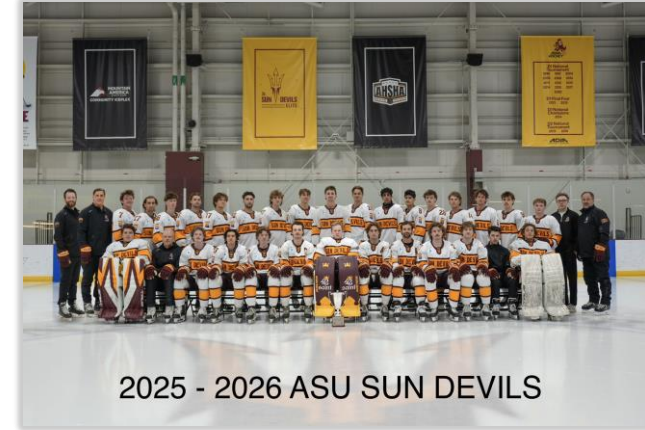

## Mullett Ice Arena

In the fall of 2022, ASU opened the new Mullett Ice Arena on the Tempe campus. It is now the new home for the NCAA D1 team. This past season all ASU ACHA teams practiced on the community sheet at Mullett. The ACHA D1 team played some games on the main Mullett sheet, all other home games were played on the community sheet. This will continue to be the situation for the 2026-27 season.